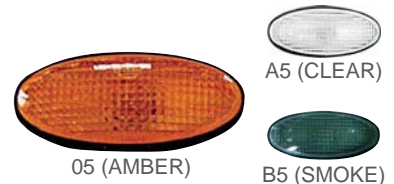

20/5.05'

H1

18-5337 RH/LH

26160-6F600 (AMBER)
26160-C8410 (CLEAR)
SIDE LAMP

100/1.07'

A5 (CLEAR)

05 (AMBER)

B5 (SMOKE)