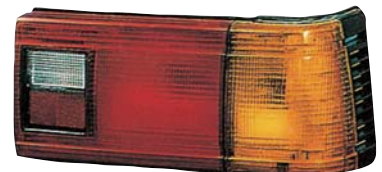

200/3.0'

11-12700005 RH
11-12710005 LH
26550-03A01
26555-03A01
SDN TAIL LAMP