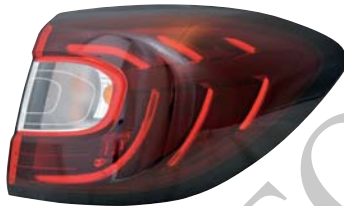

11-E427-06 RH
11-E428-06 LH

26550-6738R

26555-7849R

TAIL LAMP

/'

LED