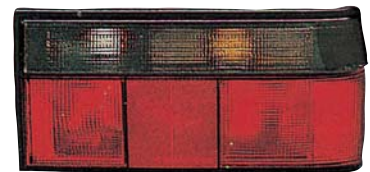

20/2.97'

11-15580015 RH
11-15590015 LH
7700773355
7700773354
R-9 TAIL LAMP