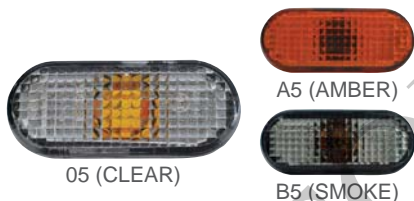

ECE

50/4.28'

18-3585 RH/LH

3A0949101A(AMBER)
3A0949101B(SMOKE)
SIDE LAMP

ECE SABS

100/0.74'

05 (CLEAR)

A5 (AMBER)