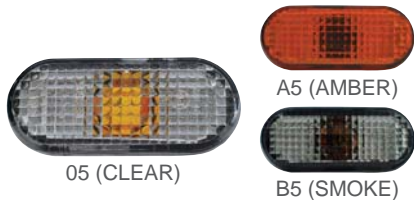

ECE
50/4.28'

05 (AMBER)

A5 (CLEAR)

18-3585 RH/LH

3A0949101A(AMBER)
3A0949101B(SMOKE)
SIDE LAMP

ECE SABS

100/0.74'

05 (CLEAR)