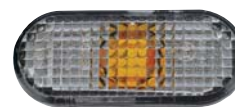

3A0949101A (AMBER)
3A0949101B (SMOKE)
SIDE LAMP

ECE SABS

100/0.74'

05 (CLEAR)

A5 (AMBER)

B5 (SMOKE)

IBSA / CDOBA 1999-2002

20-5993-05 RH
20-5994-05 LH
6K1941044A
6K1941043A
HEAD LAMP V TYPE
SINGLE REFLECTOR