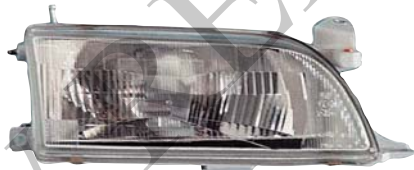

CROLA AE100 / 101 1993-1997

20-3373-05 RH
20-3374-05 LH
81130-YA010
81170-YA010
HEAD LAMP
GLASS LENS