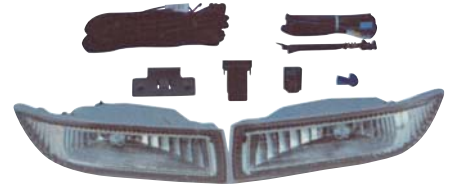

20/4.41'

19-55190005 RH+LH

FOG LAMP
W/RELAY & SWITCH