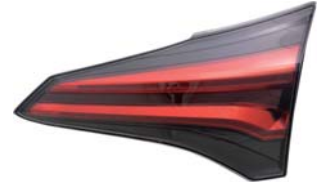

81580-0R030
81590-0R030
REVERSING LAMP

SAE

6/4.44'

17-5663-00 RH
17-5664-00 LH

81580-42030
81590-42030
REVERSING LAMP

SAE

/'

LED