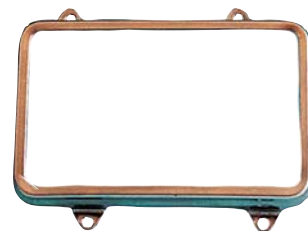

20-3309 LHD
20-3310 RHD

HEAD LAMP
2 LAMP SYSTEM

20/4.84' H4

22-10670005

SEALED BEAM 7"

12/1.77'

20-C789-05 RH/LH

HEAD LAMP

RHD
10/2.11' HB1

UNIVERSAL TYPE:HEAD LAMP RIM

311-901001

LIGHT HOUSING RIM
2 LAMP SYSTEM

500/8.0'

311-901002

LIGHT HOUSING RIM
4 LAMP SYSTEM

200/2.5'

311-902002

LIGHT HOUSING RIM
HIGH 4 LAMP SYSTEM

300/5.0'

311-902003

LIGHT HOUSING RIM
LOW 4 LAMP SYSTEM

300/5.0'

UNIVERSAL TYPE:HEAD LAMP HOUSING W / RIM

311-921001 RH