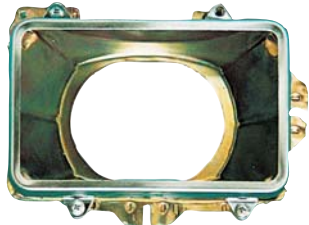

311-921003 RH

LIGHT HOUSING
W/RIM 4 LAMP SYSTEM

50/2.19'