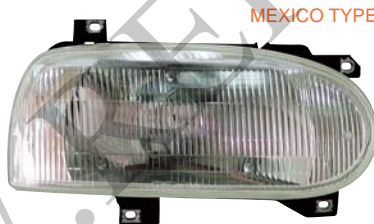

H1/H1

20-5549-A1 RH
20-5550-A1 LH

1HM941106
1HM941105
95-98 HEAD LAMP

6/6.23'

H4

20-5797-08 RH
20-5798-08 LH

HEAD LAMP SMOKE RIM

4/5.46'