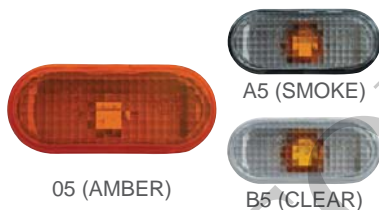

7H1941016A
7H1941015A
HEAD LAMP

/'

H1/H7

18-5235 RH/LH

3B0949117B (AMBER)
3B0949117C (SMOKE)

SIDE LAMP

ECE SABS

200/0.94'