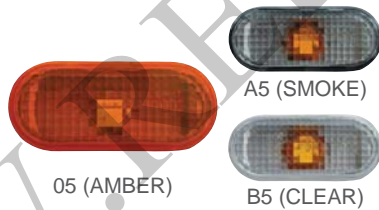

18-5103 RH
18-5104 LH

3B0953042 RH (AMBER)
3B0953041 LH (AMBER)
3B0953042C RH (CLEAR)
3B0953041C LH (CLEAR)
CORNER LAMP F TYPE

ECE

50/5.87'

B5 (SMOKE)

18-5235 RH/LH

3B0949117B (AMBER)
3B0949117C (SMOKE)

SIDE LAMP