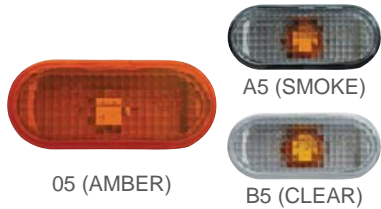

18-5235 RH/LH

3B0949117B (AMBER)
3B0949117C (SMOKE)

SIDE LAMP

ECE SABS

200/0.94'