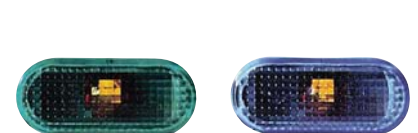

C5 (GREEN)

D5 (BLUE)