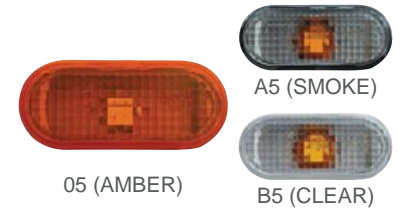

ECE
20/2.39' H7

18-5235 RH/LH
3B0949117B (AMBER)
3B0949117C (SMOKE)