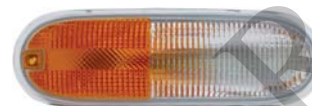

20/4.84' H1

19-5705-00 RH
19-5706-00 LH
1C0941700B
1C0941699B
01-05 HB/ CONV. FOG LAMP

SAE

10/1.88' H1

12-5095-00 RH
12-5096-00 LH
1C0953156L
1C0953155E
BUMPER LAMP

SAE

10/0.95'

12-5115-00 RH/LH