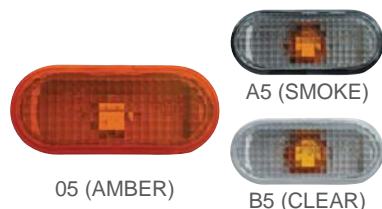

18-5235 RH/LH

3B0949117B (AMBER)
3B0949117C (SMOKE)

SIDE LAMP

200/0.94'

05 (AMBER)

B5 (CLEAR)

18-5235 RH/LH

SIDE LAMP

200/1.63'