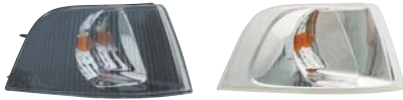

H3

18-A113 RH
18-A114 LH

30621838-9 RH (BLACK)
30621837-1 LH (BLACK)
30621834-8 RH (CLEAR)
30621833-0 LH (CLEAR)
01-04 CORNER LAMP H TYPE

10/1.82'

A0 (BLACK)

00 (CLEAR)

18-5937-00 RH
18-5938-00 LH

30621940-3
30865932-5
01-04 SIDE MARKER LAMP