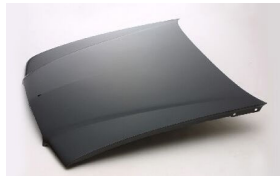

BUICK PARK AVENUE '91-'96

BK20012A

C. Certified Parts * . New Products

C	*	ITEM NO.	DESCRIPTION	YEAR	LOC.	PART NO	PARTS LINK	MEASURE
C		BK20012A	HOOD	'91-'96		12374492	GM1230199	1 pc / 5.80
						25633185		
		BK20012S	HOOD	'91-'96		12374492		1 pc / 5.80