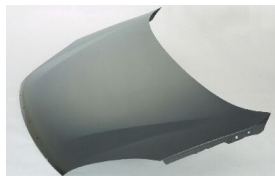

BUICK RENDEZVOUS '02

BK20018A

C. Certified Parts * . New Products

C	*	ITEM NO.	DESCRIPTION	YEAR	LOC.	PART NO	PARTS LINK	MEASURE
		BK04014BA	BUMPER MAT-COLOR BLACK	'02-	FRT		GM1000806	5 pc / 45.18
		BK04014BB	BUMPER PARTIAL-PRIMED BLACK	'02-	FRT	12335515	GM1000643	5 pc / 45.18
		BK07031GA	GRILLE PAINTED SILVER GRAY	'02-	FRT	10424647	GM1200484	5 pc / 3.04
		BK07031GB	GRILLE PAINTED SILVER BLACK	'02-	FRT	10435310	GM1200485	5 pc / 3.04
		BK07031MA	GRILLE PANEL PRIMED BLACK	'02-	FRT	12335514	GM1223101	5 pc / 6.50
		BK10021AR	FENDER	'02-'05	RH	88898739	GM1241296	1 pc / 3.00
		BK10021AL	FENDER	'02-'05	LH	88898740	GM1240296	1 pc / 3.00
		BK20018A	HOOD	'02-'05		10422404	GM1230288	1 pc / 3.90
		BK31021C	HEADER PANEL MAT-COLOR GRAY	'02-	FRT	10321760	GM1221127	1 pc / 8.05