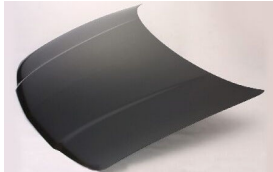

## CHRYSLER 300 '05

C. Certified Parts \* . New Products

C	* ITEM NO.	DESCRIPTION	YEAR	LOC.	PART NO	PARTS LINK	MEASURE
	* CRO3001A	SUPPORT MAT-COLOR BLACK	'05-	FRT	5139179AD		/
	* CRO4027BA	BUMPER MAT-COLOR BLACK	'05-	FRT			/
	* CRO4027BB	BUMPER PRIMED BLACK	'05-	FRT	4805773AC	CH1000440	/
	* CR10013AR	FENDER	'05-	RH	5065284AC		1 pc /
	* CR10013AL	FENDER	'05-	LH	5065285AC		1 pc /
	* CR20014A	HOOD RWD	'05-'06		5112136AD		1 pc /
					5112136AC(AA)		

CHRYSLER CONCORDE '93-'94

CR10006AL

CR20005A

CR20005B

C. Certified Parts \* . New Products

C	*	ITEM NO.	DESCRIPTION	YEAR	LOC.	PART NO	PARTS LINK	MEASURE
C	*	CR10006AR	FENDER	'93-'97	RH	4580596	CH1241207	1 pc / 3.10
C	*	CR10006AL	FENDER	'93-'97	LH	4580597	CH1240207	1 pc / 3.10
C	*	CR20005A	HOOD W/O HOLE	'93-'96		4756604	CH1230171	1 pc / 4.50
C	*	CR20005B	HOOD W/HOLE	'96-'97		4897094AA	CH1230197	1 pc / 4.50

CHRYSLER CONCORDE '98-'04

CR04010BA

CR04010BB

CR07013GA

CR07023GA

C. Certified Parts \* . New Products

C	*	ITEM NO.	DESCRIPTION	YEAR	LOC.	PART NO	PARTS LINK	MEASURE
		CR04010BA	BUMPER MAT-COLOR BLACK	'98-'01	FRT	PERFORMANCE	CH1000396	3 pc / 44.12
		CR04010BB	BUMPER PRIMED BLACK	'98-'01	FRT	4574848	CH1000397	3 pc / 33.42
	*	CR04029BA	BUMPER MAT-COLOR BLACK	'02-'04	FRT			/
	*	CR04029BB	BUMPER PRIMED BLACK	'02-'04	FRT	4574828		/
C		CR07013GA	BUMPER GRILLE W/CHRM FRAME MAT-COLOR DARK ARGENT	'98-'01	FRT	4574849	CH1200217	5 pc / 5.10
	*	CR07023GA	GRILLE CHRM-PAINTED DARK GRAY	'02-'04	FRT	5103109AA	CH1200258	5 pc / 5.20