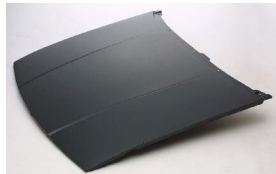

## CHRYSLER 300 '05

C. Certified Parts \* . New Products

C	* ITEM NO.	DESCRIPTION	YEAR	LOC.	PART NO	PARTS LINK	MEASURE
	* CRO3001A	SUPPORT MAT-COLOR BLACK	'05-	FRT	5139179AD		/
	* CRO4027BA	BUMPER MAT-COLOR BLACK	'05-	FRT			/
	* CRO4027BB	BUMPER PRIMED BLACK	'05-	FRT	4805773AC	CH1000440	/
	* CR10013AR	FENDER	'05-	RH	5065284AC		1 pc /
	* CR10013AL	FENDER	'05-	LH	5065285AC		1 pc /
	* CR20014A	HOOD RWD	'05-'06		5112136AD		1 pc /
					5112136AC(AA)		

CHRYSLER CONCORDE '98-'04

CR04010BA

CR04010BB

CR07013GA

CR07023GA

C. Certified Parts \* . New Products

C	*	ITEM NO.	DESCRIPTION	YEAR	LOC.	PART NO	PARTS LINK	MEASURE
		CR04010BA	BUMPER MAT-COLOR BLACK	'98-'01	FRT	PERFORMANCE	CH1000396	3 pc / 44.12
		CR04010BB	BUMPER PRIMED BLACK	'98-'01	FRT	4574848	CH1000397	3 pc / 33.42
	*	CR04029BA	BUMPER MAT-COLOR BLACK	'02-'04	FRT			/
	*	CR04029BB	BUMPER PRIMED BLACK	'02-'04	FRT	4574828		/
C		CR07013GA	BUMPER GRILLE W/CHRM FRAME MAT-COLOR DARK ARGENT	'98-'01	FRT	4574849	CH1200217	5 pc / 5.10
	*	CR07023GA	GRILLE CHRM-PAINTED DARK GRAY	'02-'04	FRT	5103109AA	CH1200258	5 pc / 5.20

CHRYSLER LE BARON COUPE '87-'95

CR04002BA

CR07004GA

CR07006GA

CR07007GB

CR10003AL

CR10003AR

CR20004A