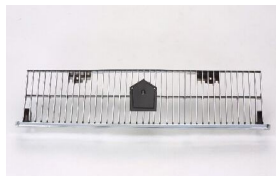

## CHRYSLER 300 '05

C. Certified Parts \* . New Products

C	* ITEM NO.	DESCRIPTION	YEAR	LOC.	PART NO	PARTS LINK	MEASURE
	* CRO3001A	SUPPORT MAT-COLOR BLACK	'05-	FRT	5139179AD		/
	* CRO4027BA	BUMPER MAT-COLOR BLACK	'05-	FRT			/
	* CRO4027BB	BUMPER PRIMED BLACK	'05-	FRT	4805773AC	CH1000440	/
	* CR10013AR	FENDER	'05-	RH	5065284AC		1 pc /
	* CR10013AL	FENDER	'05-	LH	5065285AC		1 pc /
	* CR20014A	HOOD RWD	'05-'06		5112136AD		1 pc /
					5112136AC(AA)		

CHRYSLER CONCORDE '93-'94

CR10006AL

CR20005A

CR20005B

C. Certified Parts \* . New Products

C	*	ITEM NO.	DESCRIPTION	YEAR	LOC.	PART NO	PARTS LINK	MEASURE
C	*	CR10006AR	FENDER	'93-'97	RH	4580596	CH1241207	1 pc / 3.10
C	*	CR10006AL	FENDER	'93-'97	LH	4580597	CH1240207	1 pc / 3.10
C	*	CR20005A	HOOD W/O HOLE	'93-'96		4756604	CH1230171	1 pc / 4.50
C	*	CR20005B	HOOD W/HOLE	'96-'97		4897094AA	CH1230197	1 pc / 4.50

CHRYSLER CONCORDE '98-'04

CR04010BA

CR04010BB

CR07013GA

CR07023GA

C. Certified Parts \* . New Products

C	*	ITEM NO.	DESCRIPTION	YEAR	LOC.	PART NO	PARTS LINK	MEASURE
		CR04010BA	BUMPER MAT-COLOR BLACK	'98-'01	FRT	PERFORMANCE	CH1000396	3 pc / 44.12
		CR04010BB	BUMPER PRIMED BLACK	'98-'01	FRT	4574848	CH1000397	3 pc / 33.42
	*	CR04029BA	BUMPER MAT-COLOR BLACK	'02-'04	FRT			/
	*	CR04029BB	BUMPER PRIMED BLACK	'02-'04	FRT	4574828		/
C		CR07013GA	BUMPER GRILLE W/CHRM FRAME MAT-COLOR DARK ARGENT	'98-'01	FRT	4574849	CH1200217	5 pc / 5.10
	*	CR07023GA	GRILLE CHRM-PAINTED DARK GRAY	'02-'04	FRT	5103109AA	CH1200258	5 pc / 5.20

CHRYSLER LE BARON COUPE '87-'95

CR04002BA

CR07004GA

CR07006GA

CR07007GB

CR10003AL

CR10003AR

CR20004A