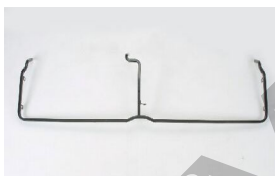

DODGE PICKUP/RAMCHARGER '94-'01

C. Certified Parts * . New Products

C	* ITEM NO.	DESCRIPTION		YEAR	LOC.	PART NO	PARTS LINK	MEASURE
	DG04009BA	UPPER COVER	MAT-COLOR BLACK	'94-'98	FRT	55234605		/
	DG04010BA	LOWER COVER	MAT-COLOR GRAY	'94-'98	FRT	55274810	CH1000232	5 pc / 13.69
						(55076610B)		
	DG04054BA	BUMPER UPPER	MAT-COLOR BLACK	'94-'98	FRT	55076610AB	CH1000239	5 pc / 10.54
	DG04058BA	LOWER BUMPER	MAT-COLOR GRAY	'94-'98	FRT	55274810		/
						(55076610B)		
*	DG04062BA	BUMPER UPPER	MAT-COLOR BLACK	'94-'98	FRT	55076610AB	CH1000239	/
C	DG05001VA	BUMPER AIR DAM	MAT-COLOR DARK GRAY	'94-'01	FRT	55235114	CH1090124	5 pc / 4.30
						(55274811)		
C	DG07031GA	GRILLE	CHRM-PAINTED SILVER	'94-'01	FRT	55055252	CH1200178	5 pc / 7.19
						(55076550)		
C	DG07031GB	GRILLE	MAT-COLOR BLACK	'94-'01	FRT	5E251RX8	CH1200188	5 pc / 7.20
	DG07031MA	GRILLE FRAME	MAT-COLOR BLACK	'94-'98	FRT			5 pc / 9.90
C	DG07043GA	GRILLE	MAT-COLOR BLACK	'99-'02	FRT	QR33DX8AE	CH1200245	5 pc / 8.77
C	DG10027AR	FENDER	W/ANT.HOLE	'94-'01	RH	55234708AG	CH1241196	1 pc / 3.50
						(55234708)		
C	DG10027AL	FENDER		'94-'01	LH	55234709AG	CH1240186	1 pc / 3.50
						(55234709)		
	DG30033AU	SUPPORT BAR	(UPPER TIE)	'94-'02		55275412AB(AD)	CH1225173	1 pc / 0.50