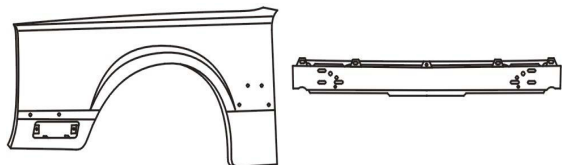

CNO 172 - 1

ДЛЯ ЗАКАЗА АВТОЗАПЧАСТЕЙ WWW.REFORMAUTO.RU

LINCOLN TOWN CAR '80-'89

LC10001AL

LC44003A

C. Certified Parts \* . New Products

C	*	ITEM NO.	DESCRIPTION	YEAR	LOC.	PART NO	PARTS LINK	MEASURE
		LC10001AR	FENDER	'80-'89	RH	E5VY-16005B	FO1241113	1 pc / 6.40
		LC10001AL	FENDER	'80-'89	LH	E5VY-16006B	FO1240112	1 pc / 6.40
		LC44003A	BPR.REINFT	'80-'89	RR	E5VY-17A914A	FO1106129	1 pc /

LINCOLN TOWN CAR '90-'94

LC07001GA

LC10002AL

LC31002A

C. Certified Parts \* . New Products

C *	ITEM NO.	DESCRIPTION	YEAR	LOC.	PART NO	PARTS LINK	MEASURE
	LC07001GA	GRILLE CHRM-PAINTED BLACK	'90-'92	FRT	F2VY-8200A (FOVY-8200B)	FO1200192	5 pc / 2.70
	LC10002AR	FENDER	'90-'94	RH	FOVY-16005A	FO1241165	1 pc / 6.90
	LC10002AL	FENDER	'90-'94	LH	FOVY-16006A	FO1240165	1 pc / 6.90
	LC31002A	HEADER PANEL MAT-COLOR BLACK	'90-'94	FRT	F2VY-8190A	FO1220188	1 pc / 6.23