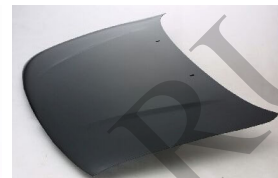

MERCURY MYSTIQUE '95-'00

MC20008A

C. Certified Parts * . New Products

C	*	ITEM NO.	DESCRIPTION	YEAR	LOC.	PART NO	PARTS LINK	MEASURE
C		MC04006BA	BUMPER PRIMED BLACK	'95-'97	FRT	F5RY-17757A	FO1000264	1 pc / 4.00
C		MC07011GA	GRILLE CHRМ-PAINTED GRAY	'95-'97	FRT	F5RY-8200C	FO1200322	5 pc / 1.20
		MC07011GB	GRILLE PRIMED GRAY	'95-'97	FRT	F5RZ-8200AAA	FO1200324	5 pc / 1.20
C		MC10008AR	FENDER	'95-'97	RH	F5RY-16005A	FO1241187	1 pc / 3.20
C		MC10008AL	FENDER	'95-'97	LH	F5RY-16006A	FO1240187	1 pc / 3.20
C		MC20008A	HOOD	'95-'97		F5RY-16612A	FO1230167	1 pc / 3.50
		MC31013A	HEADER PANEL MAT-COLOR BLACK	'98-'00	FRT	F8RZ-8A284BA	FO1221112	3 pc / 7.10