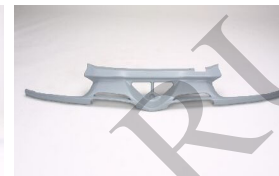

ALFA 145/146 '94-'00

AA04002BA

AA04002BB

AA04002BC

AA04003BA

AA07001GA

C. Certified Parts * . New Products

C *	ITEM NO.	DESCRIPTION	YEAR	LOC.	PART NO	PARTS LINK	MEASURE
	AA04002BA	BUMPER MAT-COLOR W/O F.L.HOLE DARK BLUE	'94-'98	FRT	112998160		/
	AA04003BA	BUMPER PRIMED BLACK	'99-	FRT	183183599		/
	AA04002BB	BUMPER MAT-COLOR W/F.L.HOLES DARK BLUE	'94-'98	FRT	150573099		/
	AA04002BC	BUMPER PARTIAL-PRIMED W/O F.L.HOL GRAY	'94-'98	FRT			/
	AA04002BD	BUMPER PARTIAL-PRIMED W/F.L.HOLES GRAY	'94-'98	FRT			/
	AA07001GA	GRILLE PRIMED GRAY	'99-	FRT	183198499		5 pc / 5.30
	AA10008AR	FENDER W/S.L.HOLE	'94-'98	RH	60572085		1 pc /
	AA10008AL	FENDER W/S.L.HOLE	'94-'98	LH	60572086		1 pc /
	AA20006A	HOOD	'94-'98		60574491		1 pc /

ALFA 147 '01**AA04005BA****AA07002GA**

C. Certified Parts * New Products

C	* ITEM NO.	DESCRIPTION	YEAR	LOC.	PART NO	PARTS LINK	MEASURE
	AA04005BA	BUMPER MAT-COLOR BLACK	'01-	FRT	735290491		1 pc / 7.29
	AA07002GA	GRILLE MAT-COLOR W/CHRM MLDG BLACK	'01-	FRT	46556597		5 pc / 0.91