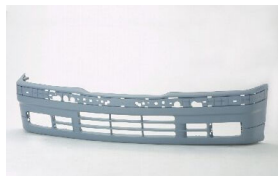

BM04002BA

BM04006BB