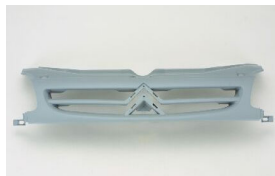

CITROEN BERLINGO '97

CT04008BA

CT04008BB

CT07007GA

C. Certified Parts * . New Products

C *	ITEM NO.	DESCRIPTION	YEAR	LOC.	PART NO	PARTS LINK	MEASURE
	CT04008BA	BUMPER MAT-COLOR W/O MLDG DARK GRAY	'97-	FRT	7401H7		1 pc / 5.40
	CT04008BB	BUMPER MAT-COLOR W/MLDG DARK GRAY	'97-	FRT	7401H8		1 pc / 5.40
	CT07007GA	GRILLE PRIMED GRAY	'97-	FRT	7804G0		5 pc / 4.87

CITROEN BERLINGO '03

CT04010BA

CT04010BB

C. Certified Parts * . New Products

C	* ITEM NO.	DESCRIPTION	YEAR	LOC.	PART NO	PARTS LINK	MEASURE
C	CT04010BA	BUMPER PRIMED W/O F.L.HOLE BLACK	'03-	FRT	7401W7		1 pc / 4.10
	CT04010BB	BUMPER PRIMED W/F.L.HOLE BLACK	'03-	FRT	7401W8		1 pc / 4.10

CITROEN C3 '02**CT04009BA****CT04009MAL****CT04009MBL**

C. Certified Parts * . New Products

C	* ITEM NO.	DESCRIPTION	YEAR	LOC.	PART NO	PARTS LINK	MEASURE
C	CT04009BA	BUMPER PRIMED GRAY	'02-	FRT	7401V2		1 pc / 5.14
	* CT04009MAR	BUMPER MLDG MAT-COLOR BLACK	'02-	FRT	7452W0		5 pc / 1.09
	* CT04009MAL	BUMPER MLDG MAT-COLOR BLACK	'02-	FRT	7452V9		5 pc / 1.09
	* CT04009MBR	BUMPER MLDG PRIMED GRAY	'02-	FRT	7452W2		5 pc / 1.09
	* CT04009MBL	BUMPER MLDG PRIMED GRAY	'02-	FRT	7452W1		5 pc / 1.09