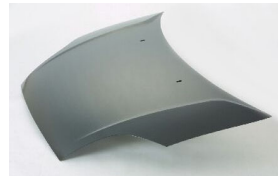

**FORD FIESTA '02**

**FD07197GA**

**FD07197GB**

**FD10131AL**

**FD20102A**

C. Certified Parts \* . New Products

C *	ITEM NO.	DESCRIPTION	YEAR	LOC.	PART NO	PARTS LINK	MEASURE
	<b>FD04184BA</b>	BUMPER PRIMED GRAY	'02-	FRT	1214015		1 pc / 3.85
	<b>FD07197GA</b>	GRILLE MAT-COLOR BLACK	'02-	FRT	1210923		5 pc / 2.19
	<b>FD07197GB</b>	GRILLE CHRМ-PAINTED BLACK	'02-	FRT	1211728		5 pc / 2.19
	<b>FD10131AR</b>	FENDER	'02-	RH	1218442		1 pc / 1.50
	<b>FD10131AL</b>	FENDER	'02-	LH	1218443		1 pc / 1.50
	<b>FD20102A</b>	HOOD	'02-		1143983		1 pc / 3.10