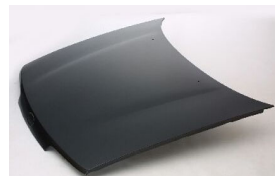

FORD FALCON EA/EB '88-'93

FD20041A

C. Certified Parts * . New Products

C *	ITEM NO.	DESCRIPTION	YEAR	LOC.	PART NO	PARTS LINK	MEASURE
	FD04119BA	BUMPER MAT-COLOR GRAY	'88-'93	FRT	EA17C965AAAPA		1 pc / 4.50
	FD07063GA	GRILLE PAINTED BLACK	'88-'91	FRT	EA8200A		5 pc / 1.40
	FD07063GB	GRILLE PAINTED W/MARK STAY BLACK	'91-'93	FRT	EC8200A		5 pc / 1.70
	FD10049AR	FENDER W/O HOLE	'88-'91	RH	EA16005A		1 pc / 2.00
	FD10049AL	FENDER W/ANT.HOLE	'88-'91	LH	EA16006A		1 pc / 2.00
	FD10049BR	FENDER W/S.L.HOLE	'92-	RH	EC16005A		1 pc / 2.00
	FD10049BL	FENDER W/ANT. & S.L.HOLES	'92-	LH	ED16006C		1 pc / 2.00
	FD20041A	HOOD W/MARK	'88-'92		EA16612A		1 pc / 7.10
	FD20041B	HOOD W/O MARK	'92-		ED16612A		1 pc / 7.00
	FD30028AU	SUPPORT UPPER	'88-'93		EE-F10922A		1 pc / 2.50
	FD30028AR	SUPPORT	'88-'93	RH	EA-16139A		5 pc / 1.00
	FD30028AL	SUPPORT	'88-'93	LH	EA-16147A		5 pc / 1.00