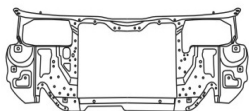

FD30082C

C. Certified Parts * New Products

C	* ITEM NO.	DESCRIPTION	YEAR	LOC.	PART NO	PARTS LINK	MEASURE
	FD30082C	SUPPORT	'91-'94		PB4SSE-53100AA		1 pc /

CNO 80-1

ДЛЯ ЗАКАЗА АВТОЗАПЧАСТЕЙ WWW.REFORMAUTO.RU