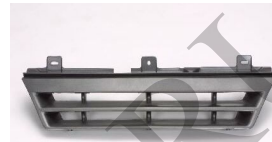

OPEL OMEGA '87-'94

OP07002GA

C. Certified Parts * . New Products

C *	ITEM NO.	DESCRIPTION	YEAR	LOC.	PART NO	PARTS LINK	MEASURE
	OP04001BA	BUMPER MAT-COLOR DARK GRAY	'87-'93	FRT	9400114 (90290162)		1 pc / 3.20
	OP04001BB	BUMPER MAT-COLOR W/F.L.HOLES DARK GRAY	'87-'93	FRT			1 pc / 3.20
	OP04001BAP	BUMPER ASSY MAT-COLOR DARK GRAY	'87-'93	FRT			1 pc / 3.20
	OP04001BBP	BUMPER ASSY MAT-COLOR W/F.L.HOLES DARK GRAY	'87-'93	FRT			1 pc / 3.20
	OP07002GA	GRILLE PAINTED SILVER GRAY	'87-'90	FRT	1320107 (90290054)		5 pc / 1.91
	OP07004GA	GRILLE CHRM-PAINTED SILVER GRAY	'91-'94	FRT	1320037 (90327408)		5 pc / 1.72
	OP20002A	HOOD	'87-'93		90229921		1 pc / 5.00
	OP30002A	SUPPORT	'87-'92	FRT	1312048		1 pc /
	OP30002B	SUPPORT	'87-'92	FRT	1312049 1312047		1 pc / 2.00
	OP30002C	SUPPORT	'87-'92	FRT	1312058 1312049		1 pc / 2.00
	OP44001A	BPR.REINFT	'87-'89	FRT	90339880		1 pc / 0.10

CNO 159 - 1

ДЛЯ ЗАКАЗА АВТОЗАПЧАСТЕЙ WWW.REFORMAUTO.RU