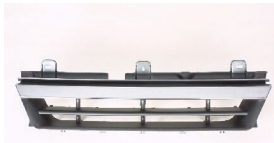

OPEL OMEGA '87-'94

OP07004GA

C. Certified Parts * . New Products

C *	ITEM NO.	DESCRIPTION	YEAR	LOC.	PART NO	PARTS LINK	MEASURE
	OP04001BA	BUMPER MAT-COLOR DARK GRAY	'87-'93	FRT	9400114 (90290162)		1 pc / 3.20
	OP04001BB	BUMPER MAT-COLOR W/F.L.HOLES DARK GRAY	'87-'93	FRT			1 pc / 3.20
	OP04001BAP	BUMPER ASSY MAT-COLOR DARK GRAY	'87-'93	FRT			1 pc / 3.20
	OP04001BBP	BUMPER ASSY MAT-COLOR W/F.L.HOLES DARK GRAY	'87-'93	FRT			1 pc / 3.20
	OP07002GA	GRILLE PAINTED SILVER GRAY	'87-'90	FRT	1320107 (90290054)		5 pc / 1.91
	OP07004GA	GRILLE CHRM-PAINTED SILVER GRAY	'91-'94	FRT	1320037 (90327408)		5 pc / 1.72
	OP20002A	HOOD	'87-'93		90229921		1 pc / 5.00
	OP30002A	SUPPORT	'87-'92	FRT	1312048		1 pc /
	OP30002B	SUPPORT	'87-'92	FRT	1312049 1312047		1 pc / 2.00
	OP30002C	SUPPORT	'87-'92	FRT	1312058 1312049		1 pc / 2.00
	OP44001A	BPR.REINFT	'87-'89	FRT	90339880		1 pc / 0.10

CNO 159 - 1

ДЛЯ ЗАКАЗА АВТОЗАПЧАСТЕЙ WWW.REFORMAUTO.RU