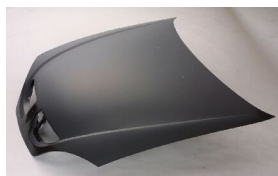

RENAULT MEGANE '99

RN20013A

C. Certified Parts * . New Products

C *	ITEM NO.	DESCRIPTION	YEAR	LOC.	PART NO	PARTS LINK	MEASURE
	RN04029BA	BUMPER PRIMED BLACK	'99-	FRT	7701471764		1 pc / 4.23
	RN07025GAR	GRILLE MAT-COLOR W/BRT FRAME BLACK	'99-	RH	7700428964		5 pc / 0.40
	RN07025GAL	GRILLE MAT-COLOR W/BRT FRAME BLACK	'99-	LH	7700428963		5 pc / 0.40
	RN10019AR	FENDER W/S.L.HOLE	'99-'03	RH	7751696569		1 pc / 3.70
	RN10019AL	FENDER W/S.L.HOLE	'99-'03	LH	7751696568		1 pc / 3.70
	RN20013A	HOOD	'99-'03		7751471867		1 pc / 5.40