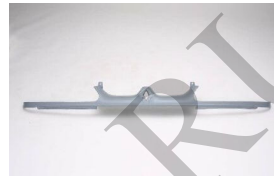

RENAULT R19 '92-'95

RN04017BA

RN04017BB

RN04021BA

RN04021BB

RN07018GA

C. Certified Parts * . New Products

| C | * ITEM NO. | DESCRIPTION | YEAR | LOC. | PART NO | PARTS LINK | MEASURE |
|---|------------------|---------------------------------------|---------|------|------------|------------|-------------|
| | RN04017BA | BUMPER MAT-COLOR W/O F.L.HOLE BLACK | '92-'95 | FRT | | | 1 pc / 5.77 |
| | RN04017BB | BUMPER PARTIAL-PRIMED W/O F.L.H GRAY | '92-'95 | FRT | | | 1 pc / 6.00 |
| | RN04017BC | BUMPER MAT-COLOR W/F.L.HOLE BLACK | '92-'95 | FRT | | | 1 pc / 6.00 |
| | RN04017BD | BUMPER PARTIAL-PRIMED W/F.L.HOLE GRAY | '92-'95 | FRT | | | 1 pc / 6.00 |
| | RN04021BA | BUMPER MAT-COLOR BLACK | '92-'95 | RR | 7701367295 | | 1 pc / 5.00 |
| | RN04021BB | BUMPER PARTIAL-PRIMED GRAY | '92-'95 | RR | | | 1 pc / 5.00 |
| | RN07018GA | GRILLE PAINTED GRAY | '92-'95 | FRT | 7701367117 | | 5 pc / 3.80 |
| | RN07018GB | GRILLE MAT-COLOR BLACK | '92-'95 | FRT | | | 5 pc / 3.80 |