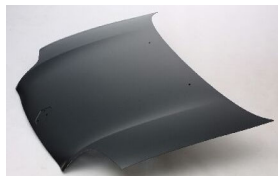

RENAULT CLIO '98

RN20011A

C. Certified Parts * . New Products

C	* ITEM NO.	DESCRIPTION	YEAR	LOC.	PART NO	PARTS LINK	MEASURE
	RN01002AR	FENDER PRIMED GRAY	'98-	RH	7701471381		/
	RN01002AL	FENDER PRIMED GRAY	'98-	LH	7701471380		/
	RN04025BA	BUMPER MAT-COLOR BLACK	'98-	FRT			/
	RN04031BA	BUMPER PRIMED W/F.L.HOLES BLACK	'98-	FRT	7701470895		/
	RN07023GA	LOWER GRILLE PRIMED BLACK	'98-	FRT	7701470684		/
	RN07023GB	LOWER GRILLE MAT-COLOR BLACK	'98-	FRT			5 pc / 3.18
C	RN20011A	HOOD	'98-01		7751469454		1 pc / 4.50