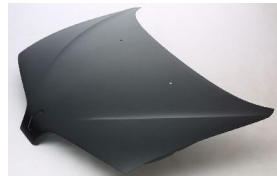

RENAULT MEGANE SCENIC '96

RN01001AL

RN04022BA

RN20012A

C. Certified Parts * . New Products

| C | * ITEM NO. | DESCRIPTION | YEAR | LOC. | PART NO | PARTS LINK | MEASURE |
|---|------------------|------------------------|---------|------|------------|------------|-------------|
| | RN01001AL | FENDER PRIMED GRAY | '96-'98 | FRT | 7700843699 | | 1 pc / 2.50 |
| | RN01001AR | FENDER PRIMED GRAY | '96-'98 | FRT | 7700844960 | | 1 pc / 2.50 |
| | RN04022BA | BUMPER MAT-COLOR BLACK | '96-'98 | FRT | 7701469596 | | 1 pc / 4.53 |
| | RN20012A | HOOD | '97-'99 | | 7751468059 | | 1 pc / 3.50 |
| | RN20014A | HOOD | '99-'03 | | 7751472130 | | 1 pc / |