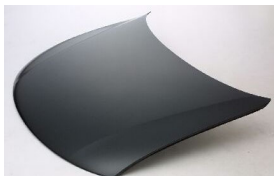

VOLKSWAGEN PASSAT '97-'00

VW20022A

C. Certified Parts * . New Products

C *	ITEM NO.	DESCRIPTION	YEAR	LOC.	PART NO	PARTS LINK	MEASURE
	VW04032BA	BUMPER PRIMED BLACK	'97-	FRT	3B0807217A	VW1000133	1 pc / 3.50
	VW04032BB	BUMPER MAT-COLOR BLACK	'97-	FRT		VW1000146	1 pc / 3.50
C	VW04057BA	BUMPER PARTIAL-PRIMED GRAY	'97-	RR	3B9807417G		1 pc / 7.56
C	VW07024GA	GRILLE MAT-COLOR BLACK	'97-	FRT	3B0853653C	VW1200130	5 pc / 1.49
	VW10025AR	FENDER W/S.L.HOLE	'97-'00	RH	3B0821106C	VW1241127	1 pc / 2.00
	VW10025AL	FENDER W/S.L.HOLE	'97-'00	LH	3B0821105C	VW1240127	1 pc / 2.00
	VW20022A	HOOD	'97-'00		3B0823031A	VW1230127	1 pc / 5.80
	VW99009GA	PLATE HOLDER MAT-COLOR BLACK	'97-	FRT	3B0807719B41		5 pc / 0.80
	VW99010MAR	BPR.MOULDING MAT-COLOR BLACK	'97-	FRT	3B0807718B41		5 pc / 0.71
	VW99010MAL	BPR.MOULDING MAT-COLOR BLACK	'97-	FRT	3B0807717B41		5 pc / 0.70
	VW99017GAR	BUMPER GRILLE MAT-COLOR BLACK	'97-	FRT	3B0853678B41		5 pc / 0.55
	VW99017GAL	BUMPER GRILLE MAT-COLOR BLACK	'97-	FRT	3B0853677B41		5 pc / 1.60