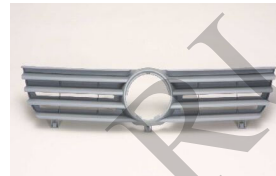

VOLKSWAGEN POLO '00-'01

VW07034GB

C. Certified Parts * . New Products

C *	ITEM NO.	DESCRIPTION	YEAR	LOC.	PART NO	PARTS LINK	MEASURE
	VW04050BA	BUMPER PRIMED GRAY	'00-	FRT	6N0807221HGRU		1 pc / 5.00
	VW04050PA	BUMPER MLDG MAT-COLOR BLACK	'00-	FRT	6N0807720B41		5 pc / 2.93
	VW04059PA	BUMPER MLDG PRIMED GRAY	'00-	FRT	6N0807720AGR		5 pc / 2.93
	VW07034GA	GRILLE MAT-COLOR BLACK	'00-	FRT	6N0853651E01C		5 pc / 1.15
	VW07034GB	GRILLE PRIMED GRAY	'00-	FRT			5 pc / 1.10
	VW07037GA	BUMPER GRILLE MAT-COLOR BLACK	'00-	FRT	6N0853677FB41		5 pc / 0.52
	VW10030AR	FENDER	'00-'01	RH	6N0821022G		1 pc / 1.80
	VW10030AL	FENDER	'00-'01	LH	6N0821021G		1 pc / 1.80
	VW10030BR	FENDER	'00-'02	RH	6N0821022H		1 pc / 1.80
	VW10030BL	FENDER	'00-'02	LH	6N0821021H		1 pc / 1.80
	VW20027A	HOOD	'00-'01		6N0823031G		1 pc / 3.50