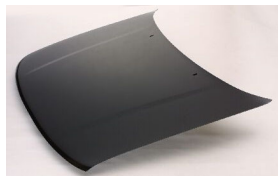

VOLKSWAGEN PASSAT '93-'96

VW20013A

C. Certified Parts * . New Products

C *	ITEM NO.	DESCRIPTION	YEAR	LOC.	PART NO	PARTS LINK	MEASURE
	VW04020BA	BUMPER ASSY PARTIAL-PRIMED GRAY	'94-'96	FRT	3A0807103GRU		1 pc / 5.00
	VW04020BB	BUMPER PARTIAL-PRIMED GRAY	'94-'96	FRT			1 pc / 4.20
	VW04020BC	BUMPER PRIMED W/REINFORCEMENT GRAY	'94-'96	FRT			1 pc / 5.00
	VW04020BD	BUMPER PRIMED W/O REINFORCEMENT GRAY	'93-'96	FRT			1 pc / 5.00
	VW07017GA	GRILLE MAT-COLOR BLACK	'94-'96	FRT	3A0853653C01C	VW1200120	5 pc / 1.22
					3A0853653B01C		
	VW10012AR	FENDER W/S.L.HOLE	'94-'96	RH	3A0821022A	VW1241125	1 pc /
	VW10012AL	FENDER W/S.L.HOLE	'94-'96	LH	3A0821021B	VW1240110	1 pc /
	VW20013A	HOOD	'94-'96		3A0823031A	VW1230122	1 pc / 5.80
	VW71001A	GRILLE SHEEL	'94-'96	FRT	3A0853661AGRU	VW1220103	2 pc /