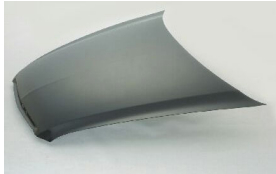

HD20053A

C. Certified Parts * . New Products

C	*	ITEM NO.	DESCRIPTION	YEAR	LOC.	PART NO	PARTS LINK	MEASURE
	*	HDO4144BA	BUMPER MAT-COLOR DARK GRAY	'04-	FRT			/
	*	HDO4144BB	BUMPER PRIMED BLACK	'04-	FRT	04711-SEP-A90ZZ		/
	*	HDO7090GA	GRILLE MAT-COLOR BLACK	'04-	FRT	71120-SEP-A00		/
	*	HDO7090MA	GRILLE MLDG CHROME BRIGHT	'04-	FRT	75705-SEP-A00		/
	*	HDO7090FA	GRILLE FRAME CHROME BRIGHT	'04-	FRT	04711-SEP-A90ZZ		/
C	*	HD10082AR	FENDER	'04-	RH	04620-SEP-A90ZZ	AC1241114	1 pc / 4.30
C	*	HD10082AL	FENDER	'04-	LH	04630-SEP-A90ZZ	AC1240114	1 pc / 4.30
	*	HD20053A	HOOD	'04		60100-SEP-A90ZZ	AC1230112	1 pc / 7.00