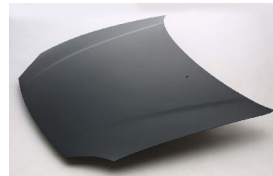

HONDA CIVIC DEL SOL '93-'97

HD04049BA

HD04049BC

HD10031AL

HD20024A

C. Certified Parts * . New Products

C	*	ITEM NO.	DESCRIPTION	YEAR	LOC.	PART NO	PARTS LINK	MEASURE
		HD04049BA	BUMPER PRIMED W/S.L.HOLES BLACK	'93-'97	FRT	71101-SR2-A00ZZ 04711-SR2-A00ZZ	HO1000167	5 pc / 26.10
		HD04049BB	BUMPER MAT-COLOR W/S.L.HOLES BLACK	'93-'97	FRT	71101-SR2-A00 04711-SR2-A00	HO1000167	5 pc / 24.97
		HD04049BC	BUMPER MAT-COLOR W/O S.L HOLES BLACK	'93-'95	FRT			5 pc / 24.97
C		HD10031AR	FENDER	'93-'97	RH	60211-SR2-A90ZZ	HO1241142	1 pc / 1.90
C		HD10031AL	FENDER	'93-'97	LH	60261-SR2-A90ZZ 60261-SR2-A00ZZ	HO1240142	1 pc / 1.90
C		HD20024A	HOOD	'93-'97		60100-SR2-000ZZ	HO1230121	1 pc / 3.60