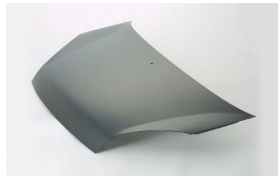

HD20043A

C. Certified Parts * . New Products

C	*	ITEM NO.	DESCRIPTION	YEAR	LOC.	PART NO	PARTS LINK	MEASURE
		HD10072AR	FENDER	'00-'03	RH	60211-S2K-010ZZ		1 pc / 3.00
		HD10072AL	FENDER	'00-'03	LH	60261-S2K-010ZZ		1 pc / 3.00
		HD20043A	HOOD	'00-'03		60100-S2K-010ZZ		1 pc / 6.10

CNO 159 - 1

ДЛЯ ЗАКАЗА АВТОЗАПЧАСТЕЙ WWW.REFORMAUTO.RU