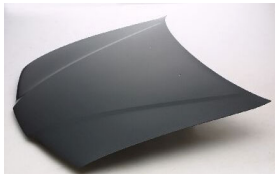

HONDA PRELUDE '92-'96

HD04048BB

HD10029AL

HD20030A

C. Certified Parts * . New Products

C	*	ITEM NO.	DESCRIPTION	YEAR	LOC.	PART NO	PARTS LINK	MEASURE
		HD04048BA	BUMPER MAT-COLOR BLACK	'92-'96	FRT	04711-SS0-000ZZ		5 pc / 32.73
C		HD04048BB	BUMPER PRIMED BLACK	'92-'96	FRT	04711-SS0-000ZZ	HO1000101	5 pc / 32.73
C		HD10029AR	FENDER W/O S.L.HOLE	'92-'96	RH	60211-SS0-A00ZZ	HO1241126	1 pc / 2.20
C		HD10029AL	FENDER W/O S.L.HOLE	'92-'96	LH	60261-SS0-A90ZZ	HO1240126	1 pc / 2.20
		HD10029SR	FENDER	'92-'96	RH	60211-SS0-A00ZZ		1 pc / 2.20
		HD10029SL	FENDER	'92-'96	LH	60261-SS0-A90ZZ		1 pc / 2.20
		HD20030A	HOOD	'92-'96		60100-SS0-000ZZ	HO1230122	1 pc / 5.80