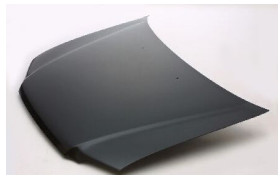

HD07042GB

HD07042GC

HD10044AL

HD10044BL

HD10044CL

HD20031A

C. Certified Parts * . New Products

C	*	ITEM NO.	DESCRIPTION	YEAR	LOC.	PART NO	PARTS LINK	MEASURE
		HD04082BA	BUMPER MAT-COLOR W/O S.L.HOLE DARK GRAY	'96-	FRT	71101-S10-000		5 pc / 27.41
C		HD04082BB	BUMPER MAT-COLOR W/S.L.HOLES DARK GRAY	'97-	FRT	71101-S10-A90	HO1000177	5 pc / 27.41
		HD04085BA	BUMPER MAT-COLOR W/O S.L.HOLE DARK GRAY	'96-	RR	71501-S10-000		5 pc / 30.68
C		HD04085BB	BUMPER MAT-COLOR W/S.L.HOLES DARK GRAY	'97-	RR	71501-S10-A90	HO1100183	5 pc / 30.68
C		HD07042GA	GRILLE MAT-COLOR BLACK	'97-	FRT	75101-S10-000ZL	HO1200138	5 pc / 2.60
		HD07042GB	GRILLE W/MLDG MAT-COLOR BLACK	'97-	FRT		HO1200152	5 pc / 2.50
		HD07042GC	GRILLE W/MLDG MAT-COLOR BLACK	'97-	FRT		HO1200152	5 pc / 2.50
C		HD10044AR	FENDER W/O S.L.HOLE	'97-'01	RH	60211-S10-A90ZZ	HO1241148	1 pc / 1.40
C		HD10044AL	FENDER W/O S.L.HOLE	'97-'01	LH	60261-S10-A90ZZ	HO1240148	1 pc / 1.40
		HD10044BR	FENDER W/S.L.HOLE	'96-'01	RH	60211-S10-000ZZ		1 pc / 1.40
		HD10044BL	FENDER W/S.L.&MIR.HOLES	'96-'01	LH	60260-S10-000ZZ		1 pc / 1.40
		HD10044CL	FENDER W/S.L.&W/O MIR.HOLE	'96-	LH			1 pc / 1.40
C		HD20031A	HOOD	'97-'98		60100-S10-306ZZ	HO1230128	1 pc / 4.30
						(60100-S10-000ZZ		