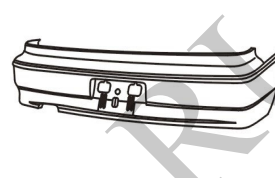

HONDA CIVIC COUPE CRX '88-'91

HD04044BA

C. Certified Parts * . New Products

C	*	ITEM NO.	DESCRIPTION	YEAR	LOC.	PART NO	PARTS LINK	MEASURE
		HD04036BA	BUMPER PRIMED BLACK	'88-'89	FRT	71101-SH2-000ZZ	HO1000127	5 pc / 18.60
		HD04036BB	BUMPER MAT-COLOR BLACK	'88-'89	FRT	71101-SH2-000	HO1000127	5 pc / 18.60
		HD04037BA	BUMPER PRIMED BLACK	'90-'91	FRT	71101-SH2-A10ZZ	HO1000143	1 pc / 3.40
		HD04037BB	BUMPER MAT-COLOR BLACK	'90-'91	FRT	71101-SH2-A10	HO1000182	1 pc / 3.40
C		HD04044BA	BUMPER PRIMED BLACK	'90-'91	RR	71501-SH2-A01ZZ	HO1100108	1 pc / 3.50
C		HD10022AR	FENDER	'88-'91	RH	60211-SH2-A00ZZ	HO1241106	1 pc / 1.60
		HD10022AL	FENDER	'88-'91	LH	60261-SH2-A00ZZ	HO1240106	1 pc / 1.60
		HD44022A	BPR.REINFT	'88-'89	FRT	71130-SH2-A02	HO1006117	1 pc /
		HD44023A	BPR.REINFT	'88-'89	FRT	71140-SH2-A20	HO1006133	5 pc /
		HD44028A	BPR.REINFT	'90-'91	FRT	71140-SH2-A22	HO1006134	/
		HD44034A	BPR.REINFT	'90-'91	FRT	71130-SH2-A03	HO1006118	1 pc /