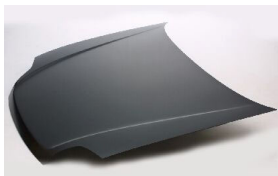

HONDA PRELUDE '97

HD20039A

C. Certified Parts * . New Products

C	*	ITEM NO.	DESCRIPTION	YEAR	LOC.	PART NO	PARTS LINK	MEASURE
		HD04080BA	BUMPER PRIMED W/O S.L.HOLE BLACK	'97-	FRT			1 pc / 4.00
		HD04080BB	BUMPER PRIMED W/S.L.HOLES BLACK	'97-	FRT	04711-S30-A90ZZ	HO1000176	1 pc / 4.00
		HD04080BC	BUMPER W/S.L.HOLES MAT-COLOR BLACK	'97-	FRT	04711-S30-A90	HO1000204	1 pc / 6.00
C		HD07049GA	GRILLE PAINTED BLACK	'97-	FRT	71120-S30-003ZA	HO1200145	5 pc / 1.58
C		HD10050AR	FENDER	'97-'01	RH	60211-S30-A90ZZ	HO1241149	1 pc / 2.50
C		HD10050AL	FENDER	'97-'01	LH	60261-S30-A90ZZ	HO1240149	1 pc / 2.50
C		HD20039A	HOOD	'97-'01		60100-S30-A90ZZ	HO1230133	1 pc / 4.50