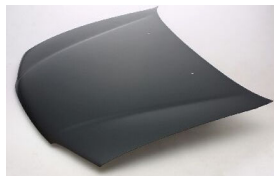

HD07050GB

HD10030AL

HD20021A

HD30015B

HD44060A

C. Certified Parts * . New Products

C *	ITEM NO.	DESCRIPTION	YEAR	LOC.	PART NO	PARTS LINK	MEASURE
	HD04064BA	BUMPER MAT-COLOR BLACK	'96-'97	FRT	04711-SV4-A90	HO1000199	1 pc / 4.23
C	HD04064BB	BUMPER PRIMED BLACK	'96-'97	FRT	04711-SV4-A90ZZ	HO1000174	1 pc / 4.50
	HD04065BA	BUMPER W/S.L.HOLES MAT-COLOR BLACK	'96-'97	RR	04715-SV4-A90		5 pc / 38.22
C	HD04065BB	BUMPER W/S.L.HOLES PRIMED BLACK	'96-'97	RR	04715-SV4-A90ZZ	HO1100180	5 pc / 33.80
	HD04065BC	BUMPER W/O S.L.HOLES MAT-COLOR BLACK	'96-'97	RR			1 pc / 6.00
C	HD04095BA	BUMPER PRIMED BLACK	'96-'97	FRT	04711-SV7-A90ZZ	HO1000173	5 pc / 29.44
	HD04095BB	BUMPER MAT-COLOR BLACK	'96-'97	FRT		HO1000189	5 pc / 28.07
	HD07050GA	GRILLE MAT-COLOR BLACK	'96-'97	FRT	75101-SV4-902	HO1200135	5 pc / 2.30
C	HD07050GB	GRILLE W/FRAME MAT-COLOR BLACK	'96-'97	FRT		HO1200136	5 pc / 2.17
C	HD10030AR	FENDER	'94-'97	RH	60211-SV4-508ZZ	HO1241122	1 pc /
					60211-SV4-A90ZZ		
C	HD10030AL	FENDER	'94-'97	LH	60261-SV4-508ZZ	HO1240122	1 pc /
					60261-SV4-A90ZZ		
	HD10030BR	FENDER W/S.L.HOLE	'94-'97	RH	60211-SV4-A00ZZ		1 pc /
	HD10030BL	FENDER W/S.L.HOLE	'94-'97	LH	60261-SV4-A00ZZ		1 pc /
C	HD20021A	HOOD	'94-'95		60100-SV4-010ZZ	HO1230116	1 pc / 5.80
C	HD20021B	HOOD W/O MARK HOLE	'96-'97		60100-SV4-508ZZ	HO1230126	1 pc / 4.80
	HD20021S	HOOD	'94-		60100-SV4-010ZZ		1 pc / 4.20
	HD30015A	SUPPORT	'94-'97		60400-SV4-V51ZZ	HO1225107	1 pc /
	HD30015B	SUPPORT V6	'94-'97		60400-SV4-V81ZZ	HO1225120	1 pc / 3.90
	HD44060A	BPR.REINFT	'94-'97	FRT	71130-SV4-A00	HO1006132	1 pc /