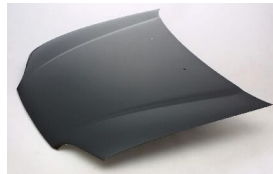

HONDA CIVIC 4DR/3DR/2DR '92-'95

HD10027AL

HD10028AL

HD20019A

HD20020A

C. Certified Parts * . New Products

C	* ITEM NO.	DESCRIPTION	YEAR	LOC.	PART NO	PARTS LINK	MEASURE
C	HD10027AR	FENDER W/O S.L.HOLE	'92-'95	RH	60211-SR4-507ZZ	HO1241124	1 pc / 1.40
C	HD10028AR	FENDER W/MLDG&W/O S.L.HOLE	'92-'95	RH	60211-SR3-506ZZ	HO1241123	1 pc / 1.60
					60211-SR3-A00ZZ		
					60211-SR4-A00ZZ		
C	HD10027AL	FENDER W/O S.L.HOLE	'92-'95	LH	60261-SR4-507ZZ	HO1240124	1 pc / 1.40
C	HD10028AL	FENDER W/MLDG&W/O S.L.HOLE	'92-'95	LH	60261-SR3-506ZZ	HO1240123	1 pc / 1.60
					60261-SR3-A00ZZ		
					60261-SR4-A00ZZ		
	HD10027BR	FENDER W/S.L.HOLE	'92-'95	RH	60211-SR4-000ZZ		1 pc / 1.40
	HD10028BR	FENDER W/S.L.HOLE	'92-'95	RH	60211-SR3-000ZZ		1 pc / 1.60
					60211-SR4-G00ZZ		
	HD10027BL	FENDER W/S.L.HOLE	'92-'95	LH	60261-SR4-000ZZ		1 pc / 1.40
	HD10028BL	FENDER W/S.L.HOLE	'92-'95	LH	60261-SR3-000ZZ		1 pc / 1.60
					60261-SR4-G00ZZ		
C	HD10028CR	FENDER W/O MOLDG.HOLE	'92-'95	RH	60211-SR3-A10ZZ	HO1241125	1 pc / 1.60
C	HD10028CL	FENDER W/O MOLDG.HOLE	'92-'95	LH	60261-SR3-A10ZZ	HO1240125	1 pc / 1.60
	HD10028SR	FENDER W/MLDG&W/O S.L.HOLE	'92-'95	RH	60211-SR3-A00ZZ		1 pc / 1.60
	HD10028SL	FENDER W/MLDG&W/O S.L.HOLE	'92-'95	LH	60261-SR3-A00ZZ		1 pc / 1.60
C	HD20019A	HOOD	'92-'95		60100-SR4-000ZZ	HO1230119	1 pc / 4.80
C	HD20020A	HOOD	'92-'95		60100-SR3-000ZZ	HO1230118	1 pc / 4.50
	HD30014A	SUPPORT	'92-'95		60400-SR3-A00ZZ	HO1225104	1 pc /