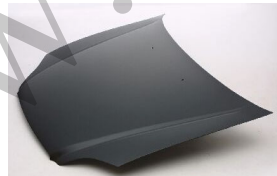

HD10057BL

HD20025A

HD20036A

C. Certified Parts * . New Products

C *	ITEM NO.	DESCRIPTION	YEAR	LOC.	PART NO	PARTS LINK	MEASURE
	HD04061BA	BUMPER MAT-COLOR BLACK	'96-'00	FRT	71101-S04-000ZE		1 pc / 3.50
	HD04061MAR	BPR.MOULDING MAT-COLOR BLACK	'96-'00	FRT	71102-S04-0000		5 pc / 0.40
	HD04061MAL	BPR.MOULDING MAT-COLOR BLACK	'96-'00	FRT	71103-S04-0000		5 pc / 0.40
	HD04062BA	BUMPER MAT-COLOR BLACK	'96-'00	RR	71501-S04-000ZZ		1 pc / 3.87
	HD04062BC	BUMPER PRIMED GRAY	'96-'00	RR			/