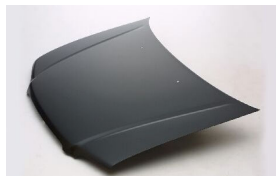

HD20027A

C. Certified Parts * . New Products

C	*	ITEM NO.	DESCRIPTION	YEAR	LOC.	PART NO	PARTS LINK	MEASURE
		HD04071BAP	BUMPER ASSY MAT-COLOR BLACK	'96-'99	FRT			1 pc / 3.50
		HD04071BA	BUMPER MAT-COLOR BLACK	'96-'99	FRT			1 pc / 3.50
		HD04071PAR	SIDE BUMPER MAT-COLOR BLACK	'96-'99	RH			5 pc / 2.50
		HD04071PAL	SIDE BUMPER MAT-COLOR BLACK	'96-'99	LH			5 pc / 2.50
		HD04072BA	BUMPER CENTER MAT-COLOR BLACK	'96-	FRT			/
	*	HD04072BA7	BUMPER CENTER MAT-COLOR BLACK	'96-	FRT			5 pc / 8.00
		HD04073BAP	BUMPER ASSY MAT-COLOR BLACK	'96-'99	RR			1 pc / 5.00
		HD10040AR	FENDER W/S.L.HOLE	'96-	RH	60211-SX8-T00ZZ		1 pc /
		HD10040AL	FENDER W/S.L.HOLE	'96-	LH	60261-SX8-T00ZZ		1 pc /
		HD20027A	HOOD	'96-		60100-SX8-T00ZZ		1 pc / 2.90

CNO 141 - 1

ДЛЯ ЗАКАЗА АВТОЗАПЧАСТЕЙ WWW.REFORMAUTO.RU