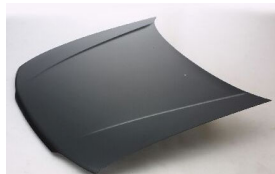

HD10024BL

HD20014A

HD44033A

HD44035A

C. Certified Parts * . New Products

C	* ITEM NO.	DESCRIPTION	YEAR	LOC.	PART NO	PARTS LINK	MEASURE
C	HD04022BA	BUMPER MAT-COLOR BLACK	'90-'91	FRT	71101-SM4-000	HO1000134	5 pc / 22.19
C	HD04022BB	BUMPER PRIMED BLACK	'90-'91	FRT	71101-SM4-A00ZZ	HO1000135	5 pc / 22.19
C	HD04023BA	BUMPER MAT-COLOR BLACK	'90-'91	RR	71501-SM4-000	HO1100123	5 pc / 33.94
C	HD04023BB	BUMPER PRIMED BLACK	'90-'91	RR	71501-SM4-A00ZZ	HO1100145	5 pc / 33.94
C	HD07030GA	GRILLE ASSY CHRМ-PAINTED BLACK	'92-'93	FRT	75101-SM4-901	HO1200120	5 pc / 1.47
C	HD10024AR	FENDER	'90-'93	RH	60211-SM4-A01ZZ	HO1241109	1 pc / 1.90
C	HD10024AL	FENDER	'90-'93	LH	60261-SM4-A01ZZ	HO1240109	1 pc / 1.90
	HD10024BR	FENDER W/S.L.HOLE	'90-'93	RH	60211-SM4-010ZZ		1 pc / 1.90
	HD10024BL	FENDER W/S.L.HOLE	'90-'93	LH	60261-SM4-010ZZ		1 pc / 1.90
	HD10024CR	FENDER	'90-'93	RH			1 pc / 1.90
	HD10024CL	FENDER	'90-'93	LH			1 pc / 1.90
C	HD20014A	HOOD	'90-'93		60100-SM4-505ZZ	HO1230109	1 pc / 4.20
					60100-SM4-020ZZ		
	HD20014S	HOOD	'90-'93		60100-SM4-020ZZ		1 pc / 4.20
	HD44033A	BPR.REINFT	'90-'93	FRT	71130-SM4-A01	HO1006124	1 pc /
	HD44035A	BPR.REINFT	'90-'93	RR	71530-SM4-A01	HO1106118	1 pc /
					(71530-SM4-A00)		