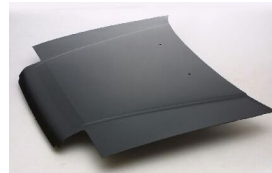

HD20012A

C. Certified Parts * . New Products

C *	ITEM NO.	DESCRIPTION	YEAR	LOC.	PART NO	PARTS LINK	MEASURE
	HD04012BA	BUMPER MAT-COLOR BLACK	'86-'87	FRT	71101-SE4-A00	HO1000115	1 pc / 3.70
C	HD04015BA	BUMPER MAT-COLOR BLACK	'86-'89	FRT	71101-SE5-A00	HO1000117	5 pc / 24.33
C	HD04015BB	BUMPER PRIMED BLACK	'86-'89	FRT	71101-SE5-A10ZZ	HO1000118	5 pc / 24.33
	HD04018BA	BUMPER MAT-COLOR BLACK	'86-'87	RR	71501-SE5-A00	HO1100104	5 pc / 27.00
	HD04018BB	BUMPER MAT-COLOR W/LAMP HOLES BLACK	'86-'87	RR			1 pc / 5.00
C	HD04019BA	BUMPER MAT-COLOR DARK GRAY	'88-'89	RR	71501-SE5-A20	HO1100141	5 pc / 39.59
C	HD04019BB	BUMPER PRIMED BLACK	'86-'89	RR	71501-SE5-A30ZZ	HO1100107	5 pc / 39.59
	HD04020BA	BUMPER MAT-COLOR BLACK	'86-'89	RR	71501-SE0-010	HO1100102	5 pc / 24.30
C	HD07016GA	GRILLE MAT-COLOR BLACK	'86-'87	FRT	75101-SE3-000	HO1200111	5 pc / 0.60
	HD07016MA	GRILLE MLDG CHROME BRIGHT	'86-'87	FRT	75120-SE3-000	HO1210104	5 pc / 0.16
	HD07017GA	GRILLE MAT-COLOR BLACK	'86-'87	FRT	75100-SE0-000	HO1200109	5 pc / 0.60
	HD07022GA	GRILLE MAT-COLOR BLACK	'86-'87	FRT	75101-SE3-G00		5 pc / 0.86
	HD07022MA	GRILLE MLDG CHROME BRIGHT	'86-'87	FRT	75120-SE3-G00		5 pc / 0.20
C	HD07024GA	GRILLE PAINTED BLACK/SILVER	'88-'89	FRT	75101-SE0-J01	HO1200110	5 pc / 2.30