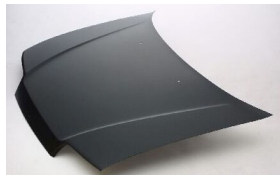

HD07037GA

HD07037MA

HD10018AL

HD20015A

C. Certified Parts * . New Products

C	* ITEM NO.	DESCRIPTION	YEAR	LOC.	PART NO	PARTS LINK	MEASURE
C	HD04033BA	BUMPER MAT-COLOR BLACK	'90-'91	FRT	71101-SH0-A00	HO1000123	5 pc / 24.46
C	HD04033BB	BUMPER PRIMED BLACK	'90-'91	FRT	71101-SH0-A10ZZ	HO1000159	5 pc / 21.05
	HD04029BA	BUMPER MAT-COLOR BLACK	'90-'91	FRT	71101-SH4-C00		1 pc / 3.50
	HD04030BA	BUMPER MAT-COLOR BLACK	'90-'91	RR	71501-SH4-010		5 pc / 25.80
	HD04030BB	BUMPER MAT-COLOR BLACK	'90-'91	RR	71501-SH4-Q01		5 pc / 25.80
C	HD04032BA	BUMPER MAT-COLOR BLACK	'90-'91	FRT	71101-SH1-A00	HO1000125	5 pc / 27.40
C	HD04032BB	BUMPER PRIMED BLACK	'90-'91	FRT	71101-SH1-A10ZZ	HO1000160	5 pc / 19.40
	HD07029GA	GRILLE CHROME BRIGHT	'90-'91	FRT	75101-SH4-A00		5 pc / 0.50
	HD07037GA	GRILLE MAT-COLOR BLACK	'90-'91	FRT	75101-SH4-010		5 pc / 0.70
	HD07037MA	GRILLE FRAME CHROME BRIGHT	'90-'91	FRT	75120-SH4-000		5 pc / 0.70
	HD10018AR	FENDER W/O HOLE	'88-'91	RH	60211-SH3-A00ZZ	HO1241107	1 pc / 1.40
	HD10018AL	FENDER W/O HOLE	'88-'91	LH	60261-SH3-A00ZZ	HO1240107	1 pc / 1.40
	HD10018BR	FENDER W/S.L.HOLE	'88-'91	RH	60211-SH3-000ZZ		1 pc / 1.40
	HD10018BL	FENDER W/S.L.HOLE	'88-'91	LH	60261-SH3-000ZZ		1 pc / 1.40
C	HD20015A	HOOD	'88-'91		60100-SH0-A01ZZ	HO1230107	1 pc / 4.20
	HD20015S	HOOD	'88-'91		60100-SH0-A01ZZ		1 pc / 3.20