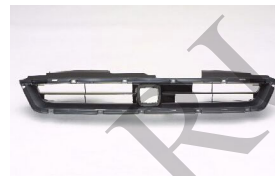

HD07050GB

HD10030AL

HD20021A

HD30015B

HD44060A

C. Certified Parts * . New Products

C *	ITEM NO.	DESCRIPTION	YEAR	LOC.	PART NO	PARTS LINK	MEASURE
	HD04064BA	BUMPER MAT-COLOR BLACK	'96-'97	FRT	04711-SV4-A90	HO1000199	1 pc / 4.23
C	HD04064BB	BUMPER PRIMED BLACK	'96-'97	FRT	04711-SV4-A90ZZ	HO1000174	1 pc / 4.50
	HD04065BA	BUMPER W/S.L.HOLES MAT-COLOR BLACK	'96-'97	RR	04715-SV4-A90		5 pc / 38.22
C	HD04065BB	BUMPER W/S.L.HOLES PRIMED BLACK	'96-'97	RR	04715-SV4-A90ZZ	HO1100180	5 pc / 33.80
	HD04065BC	BUMPER W/O S.L.HOLES MAT-COLOR BLACK	'96-'97	RR			1 pc / 6.00
C	HD04095BA	BUMPER PRIMED BLACK	'96-'97	FRT	04711-SV7-A90ZZ	HO1000173	5 pc / 29.44
	HD04095BB	BUMPER MAT-COLOR BLACK	'96-'97	FRT		HO1000189	5 pc / 28.07
	HD07050GA	GRILLE MAT-COLOR BLACK	'96-'97	FRT	75101-SV4-902	HO1200135	5 pc / 2.30
C	HD07050GB	GRILLE W/FRAME MAT-COLOR BLACK	'96-'97	FRT		HO1200136	5 pc / 2.17
C	HD10030AR	FENDER	'94-'97	RH	60211-SV4-508ZZ	HO1241122	1 pc /
					60211-SV4-A90ZZ		
C	HD10030AL	FENDER	'94-'97	LH	60261-SV4-508ZZ	HO1240122	1 pc /
					60261-SV4-A90ZZ		
	HD10030BR	FENDER W/S.L.HOLE	'94-'97	RH	60211-SV4-A00ZZ		1 pc /
	HD10030BL	FENDER W/S.L.HOLE	'94-'97	LH	60261-SV4-A00ZZ		1 pc /
C	HD20021A	HOOD	'94-'95		60100-SV4-010ZZ	HO1230116	1 pc / 5.80
C	HD20021B	HOOD W/O MARK HOLE	'96-'97		60100-SV4-508ZZ	HO1230126	1 pc / 4.80
	HD20021S	HOOD	'94-		60100-SV4-010ZZ		1 pc / 4.20
	HD30015A	SUPPORT	'94-'97		60400-SV4-V51ZZ	HO1225107	1 pc /
	HD30015B	SUPPORT V6	'94-'97		60400-SV4-V81ZZ	HO1225120	1 pc / 3.90
	HD44060A	BPR.REINFT	'94-'97	FRT	71130-SV4-A00	HO1006132	1 pc /