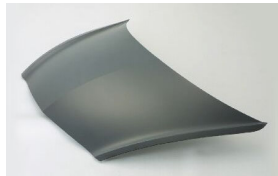

HONDA FIT '01

HD10071AL

HD20042A

C. Certified Parts * . New Products

C	*	ITEM NO.	DESCRIPTION	YEAR	LOC.	PART NO	PARTS LINK	MEASURE
		HD10071AR	FENDER W/O S.L.HOLE	'01-	RH	60211-SAA-000ZZ		1 pc / 3.40
		HD10071AL	FENDER W/O S.L.HOLE	'01-	LH	60261-SAA-000ZZ		1 pc / 3.40
	*	HD10071BR	FENDER W/S.L.HOLE	'01-'03	RH	60211-SAA-G00ZZ		1 pc / 3.40
	*	HD10071BL	FENDER W/S.L.HOLE	'01-'03	LH	60261-SAA-G00ZZ		1 pc / 3.40
		HD20042A	HOOD	'01-		60100-SAA-000ZZ		1 pc / 4.70