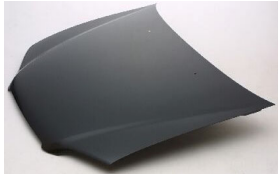

HD20033A

HD44089A

C. Certified Parts * . New Products

C *	ITEM NO.	DESCRIPTION	YEAR	LOC.	PART NO	PARTS LINK	MEASURE
	HD04086BA	BUMPER MAT-COLOR BLACK	'98-'00	FRT			3 pc / 26.03
C	HD04086BB	BUMPER PRIMED BLACK	'98-'00	FRT	04711-S84-A90ZZ	HO1000178	3 pc / 26.03
	HD04087BA	BUMPER MAT-COLOR BLACK	'98-	RR		HO1100193	3 pc / 36.62
C	HD04087BB	BUMPER PRIMED BLACK	'98-	RR	04715-S84-A90ZZ	HO1100184	3 pc / 36.62
					04715-S84-A91ZZ		
	HD04087BC	BUMPER PRIMED GRAY	'98-	RR			3 pc / 36.62
	HD04093BA	BUMPER MAT-COLOR BLACK	'98-	FRT	71101-S84-U002-F		/
	HD04093BB	BUMPER MAT-COLOR W/F.L.HOLES BLACK	'98-	FRT			/
	HD04093BC	BUMPER PARTIAL-PRIMED W/F.L.HOLES GRAY	'98-	FRT			/
	HD04107BA	BUMPER MAT-COLOR BLACK	'01-	FRT		HO1000200	5 pc / 34.91
	HD04107BB	BUMPER PRIMED BLACK	'01-	FRT	04711-S84-A91ZZ	HO1000196	5 pc / 37.62
C	HD04091BA	BUMPER PRIMED BLACK	'98-'00	FRT	04711-S82-A90ZZ	HO1000179	5 pc / 34.88
	HD04091BB	BUMPER MAT-COLOR BLACK	'98-'00	FRT		HO1000186	1 pc / 6.00
	HD04092BA	BUMPER PRIMED W/S.L.HOLES BLACK	'98-'00	RR	04715-S82-A90ZZ	HO1100185	3 pc / 45.47