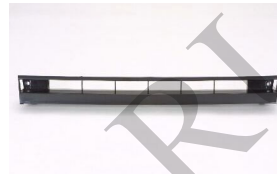

HD07028GA

C. Certified Parts * . New Products

C	*	ITEM NO.	DESCRIPTION	YEAR	LOC.	PART NO	PARTS LINK	MEASURE
		HD04007BA	BUMPER MAT-COLOR BLACK	'84-'87	FRT	62511-SB3-010 (62511-SB3-000)	HO1000108	5 pc / 20.47
		HD07014GA	GRILLE PAINTED BLACK	'84-'85	FRT	62301-SB3-730	HO1200107	5 pc / 0.80
		HD07026GA	GRILLE MAT-COLOR BLACK	'84-'85	FRT	62301-SB4-672	HO1200108	5 pc / 0.90
		HD07014HAR	H/L DOOR MAT-COLOR BLACK	'84-'87	RH	62410-SB3-010 (62301-SB4-670)	HO2513105	5 pc / 1.20
		HD07014HAL	H/L DOOR MAT-COLOR BLACK	'84-'87	LH	62420-SB3-010	HO2512106	5 pc / 1.20
		HD07018GA	GRILLE MAT-COLOR BLACK	'86-'87	FRT	62301-SB3-670	HO1200118	5 pc / 0.30
		HD07028GA	GRILLE PAINTED BLACK	'86-'87	FRT	62300-SB4-740		5 pc / 1.10