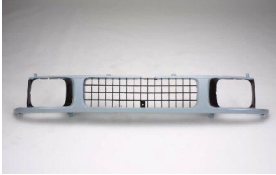

IZ07019GD

C. Certified Parts * . New Products

C *	ITEM NO.	DESCRIPTION		YEAR	LOC.	PART NO	PARTS LINK	MEASURE
C	IZ05001VA	BUMPER VALANCE	MAT-COLOR BLACK	'88-'92	FRT	8-94434-592-2 (8-94434-592-1)	IZ1090101	5 pc / 6.60
C	IZ05002VA	BUMPER VALANCE	MAT-COLOR BLACK	'93-'95	FRT	8-97043-880-2 (8-97043-881-2)	IZ1090102	5 pc / 8.71
C	IZ07019GA	GRILLE	PAINTED RED/BLACK	'88-'92	FRT	8-94477-153-3	IZ1200107	5 pc / 6.14