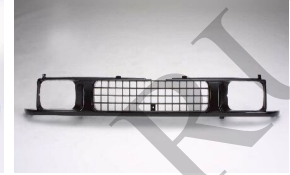

IZ07019GC

C. Certified Parts * . New Products

C *	ITEM NO.	DESCRIPTION		YEAR	LOC.	PART NO	PARTS LINK	MEASURE
C	IZ05001VA	BUMPER VALANCE	MAT-COLOR BLACK	'88-'92	FRT	8-94434-592-2 (8-94434-592-1)	IZ1090101	5 pc / 6.60
C	IZ05002VA	BUMPER VALANCE	MAT-COLOR BLACK	'93-'95	FRT	8-97043-880-2 (8-97043-881-2)	IZ1090102	5 pc / 8.71
C	IZ07019GA	GRILLE	PAINTED RED/BLACK	'88-'92	FRT	8-94477-153-3	IZ1200107	5 pc / 6.14