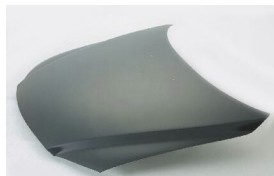

MZ10050BL

MZ10050CL

MZ20036A

C. Certified Parts * . New Products

C	* ITEM NO.	DESCRIPTION	YEAR	LOC.	PART NO	PARTS LINK	MEASURE
	* MZ03002A	SUPPORT	'03-	FRT	GK2A-53-110H GJ6A-53-110A	MA1225128	2 pc / 12.02
	MZ04080BA	BUMPER	'03-	FRT			5 pc / 45.31
	MZ04080BB	BUMPER	'03-	FRT	GKYC-50-031A	MA1000186	5 pc / 45.31
	MZ04081BA	BUMPER	'03-	FRT			1 pc / 5.34
	MZ04081BB	BUMPER	'03-	FRT			1 pc / 5.34
	* MZ04087BA	BUMPER	'03-	FRT			/
	* MZ04087BB	BUMPER	'03-	FRT	GKYA-50-031A		/
	* MZ04092BA	BUMPER	'03-	RR			/
	* MZ04092BB	BUMPER	'03-	RR	GKYA-50-221		/
	MZ07079GA	GRILLE	'03-	FRT			5 pc / 2.50
	MZ07079GB	GRILLE ASSY	'03-	FRT	GK2A-50-710B	MA1200166	5 pc / 3.20
	MZ07079MA	GRILLE MLDG	'03-	FRT			5 pc / 0.70
	* MZ07091GA	GRILLE	'03-	FRT	GM9A-50-710A	MA1200173	5 pc / 3.26
	* MZ07084GA6	BUMPER GRILLE	'02-	FRT			5 pc / 2.50
	* MZ10050AR	FENDER	'03-		GK2A-52-111B	MA1241147	1 pc / 2.00
	* MZ10050AL	FENDER	'03-	LH	GK2A-52-211B	MA1240147	1 pc / 2.00
	* MZ10050BR	FENDER	'03	RH	GK2C-52-111B	MA1241148	1 pc / 2.00
	* MZ10050BL	FENDER	'03	LH	GK2C-52-211B	MA1240148	1 pc / 2.00
	* MZ10050CR	FENDER	'03	RH	GJ6A-52-111D		1 pc / 2.00
	* MZ10050CL	FENDER	'03	LH	GJ6A-52-211D		1 pc / 2.00
	* MZ20036A	HOOD	'03-'06		GK2A-52-310D GK2A-52-310C	MA1230154	1 pc / 4.00
	* MZ99005CAR6	F/B F.L COVER	'02-	RH			5 pc / 1.00