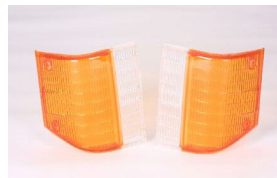

MAZDA E2200 VAN/MAXI '87-'93

MZ07046GA

MZ07046HAL

MZ07046LAL

C. Certified Parts * . New Products

C	*	ITEM NO.	DESCRIPTION	YEAR	LOC.	PART NO	PARTS LINK	MEASURE
		MZ07046GA	GRILLE PAINTED SILVER GRAY	'92-'93	FRT	S414-50-710B		5 pc / 1.54
		MZ07046HAR	H/L DOOR PAINTED W/LENS SILVER	'92-'93	RH	8BS651060		5 pc / 1.90
		MZ07046HAL	H/L DOOR PAINTED W/LENS SILVER	'92-'93	LH	8BS651070		5 pc / 1.90
		MZ07046LAR	LENS MAT-COLOR G.YLOW/WHITE	'92-'93	RH			100 pc / 3.70
		MZ07046LAL	LENS MAT-COLOR G.YLOW/WHITE	'92-'93	LH			100 pc / 3.70