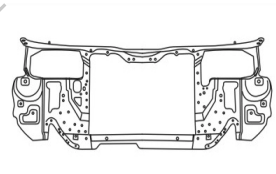

MZ10023AL

MZ20014A

MZ20015A

MZ30009A

MZ44017A

MZ44053A

C. Certified Parts * New Products

C	* ITEM NO.	DESCRIPTION	YEAR	LOC.	PART NO	PARTS LINK	MEASURE
	MZ04021BA	BUMPER MAT-COLOR BLACK	'90-'95	FRT		MA1000106	1 pc / 4.73
C	MZ04021BB	BUMPER PRIMED BLACK	'90-'95	FRT	BR71-50-031	MA1000139	5 pc / 33.30
	MZ04029BA	BUMPER MAT-COLOR BLACK	'90-'95	RR		MA1100119	1 pc / 3.50
	MZ04029BB	BUMPER PRIMED BLACK	'90-'95	RR	BR71-50-221A	MA1100119	1 pc / 3.50
	MZ04033BA	BUMPER PRIMED BLACK	'92-'93	FRT	B455-50-031		5 pc / 22.00
	MZ04033BB	BUMPER MAT-COLOR BLACK	'92-'93	FRT			5 pc / 21.68
	MZ04038BA	BUMPER PRIMED BLACK	'90-'94	FRT	B482-50-031		5 pc / 26.94
	MZ04051BA	BUMPER PRIMED BLACK	'92-'94	RR	BTE3-50-221		1 pc / 4.50
	MZ04051BB	BUMPER MAT-COLOR BLACK	'92-'94	RR			1 pc / 4.50
	MZ04059BA	BUMPER PRIMED BLACK	'92-'94	RR	3B1B-50-2218H		1 pc / 4.00