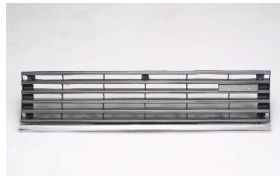

MAZDA 323/PROTEGE/FAMILIA '80-'82
SEDAN/HATCH-BACK

MZ07007GA

C. Certified Parts * . New Products

C	*	ITEM NO.	DESCRIPTION	YEAR	LOC.	PART NO	PARTS LINK	MEASURE
		MZ07007GA	GRILLE PAINTED SILVER GRAY	'81-'82	FRT	B004-50-710		5 pc / 0.92
						(B004-50-710A)		
		MZ07007GB	GRILLE PAINTED BLACK	'81-'82	FRT	B003-50-710		5 pc / 1.00
		MZ07024GA	GRILLE PAINTED GRAY	'80	FRT	8311-50-711		5 pc / 1.62
		MZ07024HAR	H/L DOOR PAINTED GRAY	'80	RH	8572-89-662		5 pc / 1.30
		MZ07024HAL	H/L DOOR PAINTED GRAY	'80	LH	8572-89-667		5 pc / 1.30
		MZ07024HBR	H/L DOOR CHRМ-PAINTED GRAY	'80	RH	8573-89-662		5 pc / 1.30