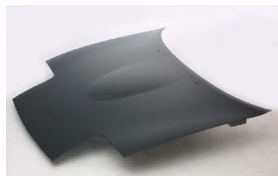

CNO 264 - 1

ДЛЯ ЗАКАЗА АВТОЗАПЧАСТЕЙ WWW.REFORMAUTO.RU

MAZDA MX5/MIATA '90-'97

MZ10019AL

MZ20025A

C. Certified Parts * . New Products

C	*	ITEM NO.	DESCRIPTION	YEAR	LOC.	PART NO	PARTS LINK	MEASURE
C	*	MZ10019AR	FENDER W/O S.L.HOLE	'90-'95	RH	NAY1-52-110	MA1241114	1 pc / 1.70
		MZ10019AL	FENDER W/O S.L.HOLE	'90-'95	LH	NAY1-52-210	MA1240113	1 pc / 1.70
		MZ10019BR	FENDER W/S.L.HOLE	'90-'94	RH	N001-52-111B		1 pc / 1.70
		MZ10019BL	FENDER W/S.L.HOLE	'90-'94	LH	N001-52-211B		1 pc / 1.70
		MZ20025A	HOOD	'90-'97		NAY1-52-310D	MA1230139	1 pc / 3.20