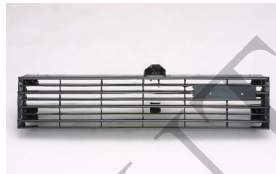

MAZDA 626/CAPELLA '85-'92

C. Certified Parts * . New Products

C	*	ITEM NO.	DESCRIPTION	YEAR	LOC.	PART NO	PARTS LINK	MEASURE
		MZ04008BD	BUMPER MAT-COLOR BLACK	'86-'87	FRT		MA1000133	5 pc / 11.80
		MZ04012BA	BUMPER MAT-COLOR BLACK	'85-'87	FRT	G113-50-050		5 pc / 7.47
		MZ04012BB	BUMPER W/MLDG MAT-COLOR W/WASHER HOLES BLACK	'85-'87	FRT	GF70-50-050		5 pc / 7.00
		MZ04007BA	BUMPER PRIMED BLACK	'88-'92	FRT	GJ31-50-030	MA1000137	5 pc / 29.00
						(GJ31-50-031)		
		MZ04007BC	BUMPER MAT-COLOR BLACK	'88-'92	FRT	PERFORMANCE		5 pc / 27.30
		MZ04026BA	BUMPER PRIMED BLACK	'88-'92	RR	GJ31-50-221	MA1100129	1 pc / 5.00
		MZ04026BC	BUMPER MAT-COLOR BLACK	'88-'92	RR	PERFORMANCE	MA1100148	5 pc / 27.30
		MZ04027BA	BUMPER MAT-COLOR DARK GRAY	'87-'90	FRT	G225-50-030		1 pc / 3.93
		MZ04040BA	BUMPER MAT-COLOR DARK GRAY	'87-'92	RR	G211-50-221		5 pc / 23.20
		MZ07018GA	GRILLE PAINTED DARK GRAY	'86-'87	FRT	G113-50-710	MA1200112	5 pc / 1.44
		MZ07019GA	GRILLE PAINTED DARK GRAY	'85	FRT	G124-50-710		5 pc / 1.40
		MZ07023GA	GRILLE PAINTED SILVER GRAY	'88-'89	FRT	G225-50-710	MA1200114	5 pc / 0.97
						(G225-50-710A)		
C		MZ07037GA	GRILLE PAINTED SILVER GRAY	'90-'92	FRT	GN51-50-710A	MA1200117	5 pc / 0.80
		MZ40024A	LOWER BUMPER	'85-'87	FRT	G113-50-030		1 pc /