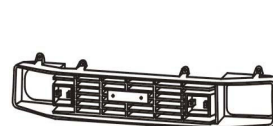

MAZDA B2000/2200 PICKUP '82-'84

MZ07010GA

MZ07010GC

MZ07010GD

MZ07010GE

C. Certified Parts * . New Products

C	*	ITEM NO.	DESCRIPTION	YEAR	LOC.	PART NO	PARTS LINK	MEASURE
		MZ07010GA	GRILLE W/O MLDG PAINTED SILVER GRAY	'82-'84	FRT	UA14-50-710	MA1200138	5 pc / 6.93
		MZ07010GC	GRILLE W/O MLDG PAINTED DK GRAY	'82-'84	FRT	UA99-50-710		5 pc / 6.93
		MZ07010GD	GRILLE W/MLDG PAINTED DK GRAY	'82-'84	FRT	UA98-50-710	MA1200125	5 pc / 6.93
		MZ07010GE	GRILLE W/F.LMP W/O MLDG PAINTED SILVER BLACK	'82-'84	FRT	UA42-50-710		5 pc / 6.93