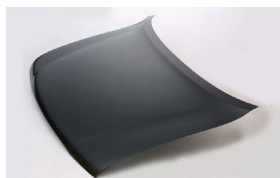

MAZDA MPV VAN '96-'99

C. Certified Parts * . New Products

C	*	ITEM NO.	DESCRIPTION	YEAR	LOC.	PART NO	PARTS LINK	MEASURE
C		MZ04044BA	BUMPER PRIMED BLACK	'96-'98	FRT	LB82-50-031D	MA1000154	1 pc / 5.34
		MZ04044BB	BUMPER MAT-COLOR BLACK	'96-'98	FRT	LB83-50-031E	MA1000155	1 pc / 5.34
		MZ04052BA	BUMPER PRIMED BLACK	'96-'98	RR	LB83-50-221DAA	MA1100140	1 pc / 4.00
C		MZ07052GA	GRILLE MAT-COLOR DARK GRAY	'96-'97	FRT	LBY3-50-710B (LBY3-50-710A)	MA1200150	5 pc / 3.30
		MZ10034AR	FENDER	'96-'99	RH	LB82-52-110A	MA1241135	1 pc / 3.10
		MZ10034AL	FENDER	'96-'99	LH	LB82-52-210A	MA1240135	1 pc / 3.10
		MZ20024A	HOOD	'96-'99		LB82-52-310K LB82-52-310J	MA1230144	1 pc / 3.80