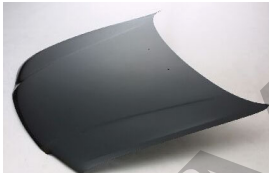

MZ07061GB

MZ07062GA

MZ07076GA

MZ07077GA

MZ10035AL

MZ20026A

C. Certified Parts * . New Products

C	* ITEM NO.	DESCRIPTION	YEAR	LOC.	PART NO	PARTS LINK	MEASURE
C	MZ04053BA	BUMPER PRIMED BLACK	'98-'99	FRT	GD7A-50-031C-00	MA1000159	5 pc / 42.69
	MZ04075BA	BUMPER PRIMED W/F.L.HOLE GRAY	'01-	FRT	GG3F-50-031CA		1 pc / 4.78
	MZ04053BB	BUMPER MAT-COLOR BLACK	'98-'99	FRT		MA1000167	5 pc / 33.18
	MZ04075BB	BUMPER PRIMED W/O F.L.HOLE GRAY	'01-	FRT	GG3E-50-031CAA		1 pc / 4.78
C	MZ04054BA	BUMPER PRIMED BLACK	'98-	RR	GD7A-50-221-00	MA1100146	5 pc / 42.69
	MZ04054BB	BUMPER MAT-COLOR BLACK	'98-	RR		MA1100151	5 pc / 42.69
	MZ04075MAR	BUMPER MLDG MAT-COLOR GRAY	'01-	FRT	GG3E-50-B51		5 pc / 0.89
	MZ04075MAL	BUMPER MLDG MAT-COLOR GRAY	'01-	FRT	GG3E-50-B41		5 pc / 0.89
	MZ04055BA	BUMPER PRIMED BLACK	'98-	FRT	GE4T-50-031D-AA		1 pc / 5.00
	MZ04074BA	BUMPER MAT-COLOR BLACK	'00-'02	FRT		MA1000190	5 pc / 37.97
C	MZ04074BB	BUMPER PRIMED BLACK	'00-'02	FRT	GGYA-50-03XB-00	MA1000166	5 pc / 39.97
	MZ07061GA	GRILLE MAT-COLOR BLACK	'97-	FRT			5 pc / 1.30
	MZ07076GA	GRILLE MAT-COLOR W/CHRM MLDG BLACK	'01-	FRT	GG2M-50-710C		5 pc / 1.70
	MZ07061GB	GRILLE W/BRT.GARNISH MAT-COLOR BLACK	'97-	FRT	GE4T-50-710B		5 pc / 1.59
	MZ07062GA	GRILLE CHRМ-PAINTED BLACK	'98-'99	FRT	GD7A-50-710C	MA1200157	5 pc / 2.28
C	MZ07077GA	GRILLE CHRМ-PAINTED BLACK	'00-'02	FRT	GG2A-50-710B	MA1200164	5 pc / 3.01
	MZ10035AR	FENDER W/S.L.HOLE	'98-	RH	GE4T-52-111B		1 pc / 1.40
	MZ10035AL	FENDER W/S.L.HOLE	'98-	LH	GE4T-52-211B		1 pc / 1.40
	MZ20026A	HOOD (EUR)	'98-		GE4T-52-310D		1 pc / 3.50