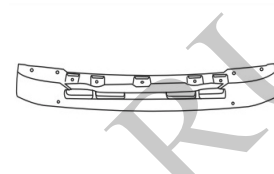

C. Certified Parts * . New Products

C	*	ITEM NO.	DESCRIPTION	YEAR	LOC.	PART NO	PARTS LINK	MEASURE
		MZ04010BA	BUMPER PRIMED BLACK	'88-'89	FRT	GJ21-50-030	MA1000121	5 pc / 25.50
		MZ04010BB	BUMPER MAT-COLOR BLACK	'88-'89	FRT	PERFORMANCE	MA1000185	5 pc / 25.50
		MZ04034BA	BUMPER PRIMED BLACK	'90-'92	FRT	GN90-50-031A-00	MA1000143	5 pc / 27.80
		MZ07027GA	GRILLE PAINTED ARGENT	'88-'89	FRT	G219-50-710A	MA1200113	5 pc / 1.00
		MZ07027GB	GRILLE PAINTED BLACK	'88-'89	FRT	G311-50-710A	MA1200114	5 pc / 1.00
		MZ44041A	BPR.REINFT	'90-'92	FRT	GJY1-50-07X	MA1006116	1 pc / 1.40