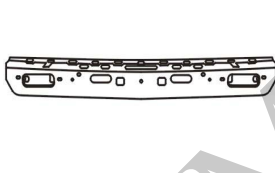

MZ04040BA

MZ07018GA

MZ07019GA

MZ07023GA

MZ07037GA

MZ40024A

C. Certified Parts * . New Products

C	*	ITEM NO.	DESCRIPTION	YEAR	LOC.	PART NO	PARTS LINK	MEASURE
		MZ04008BD	BUMPER MAT-COLOR BLACK	'86-'87	FRT		MA1000133	5 pc / 11.80
		MZ04012BA	BUMPER MAT-COLOR BLACK	'85-'87	FRT	G113-50-050		5 pc / 7.47
		MZ04012BB	BUMPER W/MLDG MAT-COLOR W/WASHER HOLES BLACK	'85-'87	FRT	GF70-50-050		5 pc / 7.00
		MZ04007BA	BUMPER PRIMED BLACK	'88-'92	FRT	GJ31-50-030	MA1000137	5 pc / 29.00
						(GJ31-50-031)		
		MZ04007BC	BUMPER MAT-COLOR BLACK	'88-'92	FRT	PERFORMANCE		5 pc / 27.30
		MZ04026BA	BUMPER PRIMED BLACK	'88-'92	RR	GJ31-50-221	MA1100129	1 pc / 5.00
		MZ04026BC	BUMPER MAT-COLOR BLACK	'88-'92	RR	PERFORMANCE	MA1100148	5 pc / 27.30
		MZ04027BA	BUMPER MAT-COLOR DARK GRAY	'87-'90	FRT	G225-50-030		1 pc / 3.93
		MZ04040BA	BUMPER MAT-COLOR DARK GRAY	'87-'92	RR	G211-50-221		5 pc / 23.20
		MZ07018GA	GRILLE PAINTED DARK GRAY	'86-'87	FRT	G113-50-710	MA1200112	5 pc / 1.44
		MZ07019GA	GRILLE PAINTED DARK GRAY	'85	FRT	G124-50-710		5 pc / 1.40
		MZ07023GA	GRILLE PAINTED SILVER GRAY	'88-'89	FRT	G225-50-710	MA1200114	5 pc / 0.97
						(G225-50-710A)		
C		MZ07037GA	GRILLE PAINTED SILVER GRAY	'90-'92	FRT	GN51-50-710A	MA1200117	5 pc / 0.80
		MZ40024A	LOWER BUMPER	'85-'87	FRT	G113-50-030		1 pc /