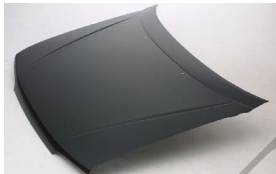

MZ10023AL

MZ20014A

MZ20015A

MZ30009A

MZ44017A

MZ44053A

C. Certified Parts * New Products

C	* ITEM NO.	DESCRIPTION	YEAR	LOC.	PART NO	PARTS LINK	MEASURE
	MZ04021BA	BUMPER MAT-COLOR BLACK	'90-'95	FRT		MA1000106	1 pc / 4.73
C	MZ04021BB	BUMPER PRIMED BLACK	'90-'95	FRT	BR71-50-031	MA1000139	5 pc / 33.30
	MZ04029BA	BUMPER MAT-COLOR BLACK	'90-'95	RR		MA1100119	1 pc / 3.50
	MZ04029BB	BUMPER PRIMED BLACK	'90-'95	RR	BR71-50-221A	MA1100119	1 pc / 3.50
	MZ04033BA	BUMPER PRIMED BLACK	'92-'93	FRT	B455-50-031		5 pc / 22.00
	MZ04033BB	BUMPER MAT-COLOR BLACK	'92-'93	FRT			5 pc / 21.68
	MZ04038BA	BUMPER PRIMED BLACK	'90-'94	FRT	B482-50-031		5 pc / 26.94
	MZ04051BA	BUMPER PRIMED BLACK	'92-'94	RR	BTE3-50-221		1 pc / 4.50
	MZ04051BB	BUMPER MAT-COLOR BLACK	'92-'94	RR			1 pc / 4.50
	MZ04059BA	BUMPER PRIMED BLACK	'92-'94	RR	3B1B-50-2218H		1 pc / 4.00