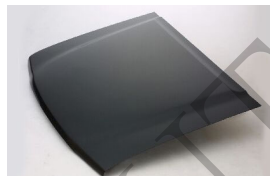

MZ10009DL

MZ20022A

MZ40045A

C. Certified Parts * . New Products

C	*	ITEM NO.	DESCRIPTION	YEAR	LOC.	PART NO	PARTS LINK	MEASURE
		MZ04046BA	BUMPER MAT-COLOR DARK GRAY	'97-	FRT	U009-50-032B		5 pc / 6.70
		MZ04046PAR	BUMPER SIDE MAT-COLOR DARK GRAY	'97-	FRT	UG59-50-041		5 pc / 2.44
		MZ04046PAL	BMUPER SIDE MAT-COLOR DARK GRAY	'97-	FRT	UG59-50-051		5 pc / 2.44
		MZ07054GA	GRILLE PAINTED SILVER BLACK	'97-	FRT	U010-50-710C		5 pc / 4.46
		MZ07054GB	GRILLE CHRМ-PAINTED SILVER BLACK	'97-	FRT	U009-50-710T		5 pc / 4.46
		MZ07054HAR	H/L DOOR PAINTED SILVER BLACK	'97-	RH	U010-50-740C		5 pc / 2.50
		MZ07054HAL	H/L DOOR PAINTED SILVER BLACK	'97-	LH	U010-50-750C		5 pc / 2.50
		MZ07054HBR	H/L DOOR CHROME BRIGHT	'97-	RH			5 pc / 2.59
		MZ07054HBL	H/L DOOR CHROME BRIGHT	'97-	LH			5 pc / 2.59
		FD07152GA	GRILLE PAINTED DARY GRAY	'97-	FRT	UG56-50-710B		5 pc / 11.93
		MZ10009DR	FENDER W/O HOLE	'96-	RH	UG95-52-111C		1 pc / 2.50
		MZ10009DL	FENDER W/ANT.HOLE	'96-	LH	UG95-52-211C		1 pc / 2.50
		MZ20022A	HOOD	'96-		U009-52-310C		1 pc / 4.80
		MZ40045A	BUMPER EDP	'96-	FRT	U009-50-30X		1 pc / 2.60