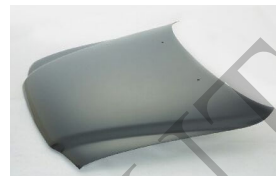

MITSUBISHI L200 PICKUP '96

MB20022A

C. Certified Parts * . New Products

C	*	ITEM NO.	DESCRIPTION	YEAR	LOC.	PART NO	PARTS LINK	MEASURE
		MB04048BA	BUMPER	'96-'00	FRT	MR144777		5 pc / 5.80
		MB04048PAR	SIDE BUMPER	'96-'00	RH	MR144782		5 pc / 4.41
		MB04048PAL	SIDE BUMPER	'96-'00	LH	MR144781		5 pc / 4.41
		MB04105BA7	BUMPER	'01-	FRT	MR954584		5 pc / 20.40
						(MR533649)		
		MB07071GA	GRILLE	'96-'99	FRT	MR241063		5 pc / 6.93
		MB07071GB	GRILLE	'96-'99	FRT			5 pc / 7.00
		MB07094GA	GRILLE	'99-'00	FRT	MR339879Y		5 pc / 4.26
		MB07094GB	GRILLE	'99-'00	FRT	MR339880Y		5 pc / 4.26
		MB07115GA7	GRILLE	'01-	FRT	MR523853		5 pc / 5.16
		MB07115GB7	GRILLE	'01-	FRT	MR523854		5 pc / 5.16
		MB07125GA	GRILLE	'02-'03	FRT	MR972853		5 pc / 11.75
		MB07125GB	GRILLE	'02-'03	FRT	MR972854		5 pc / 11.75
*		MB07125GA7	GRILLE	'02-'03	FRT	MR972853		5 pc / 12.00
*		MB07125GB7	GRILLE	'02-'03	FRT	MR972854		5 pc / 12.00
		MB10031AR	FENDER	'96-	RH	MR157010		1 pc / 2.00
		MB10031AL	FENDER	'96-	LH	MR157009		1 pc / 2.00
		MB20022B	HOOD	'96-'03		MN133800T		1 pc / 3.50
						MR178082		
*		MB10031BR	FENDER	'96-'03	RH	MR178174T		1 pc / 2.00
*		MB10031BL	FENDER	'96-'03	LH	MR178173T		1 pc / 2.00
		MB20022A	HOOD	'96-		MR198081		1 pc / 3.50