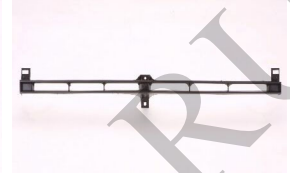

MITSUBISHI MIRAGE/LANCER/ '85-'86

DODGE COLT

MB07026GB

C. Certified Parts * . New Products

C	* ITEM NO.	DESCRIPTION	YEAR	LOC.	PART NO	PARTS LINK	MEASURE
	DG07007GA	UPPER GRILLE PAINTED BLACK	'85-'86	FRT	MB377294 (MB565975)	MI1200207	5 pc / 1.80
	DG07007GC	UPPER GRILLE CHRM-PAINTED BLACK	'85-'86	FRT	MB377548		5 pc / 1.80
	MB07026GA	UPPER GRILLE PAINTED DARK GRAY	'85-'86	FRT	MB377315 (MB527716)	MI1200112	5 pc / 1.30
	MB07026GB	LOWER GRILLE PAINTED BLACK	'85-'86	FRT	MB377289	MI1200127	5 pc / 1.30
	MB07026HAR	H/L DOOR PAINTED BLACK	'85-'86	RH	MB377334 (MB377342)	MI2513102	5 pc / 1.30
	MB07026HAL	H/L DOOR PAINTED BLACK	'85-'86	LH	MB377333 (MB377341)	MI2512101	5 pc / 1.30
	DG10015AR	FENDER	'85-'86	RH	MB312340	MI1241106	1 pc / 1.50
	DG10015AL	FENDER	'85-'86	LH	MB312339	MI1240106	1 pc / 1.50
	DG20010A	HOOD	'85-'86		MB312389	MI1230106	1 pc / 3.60