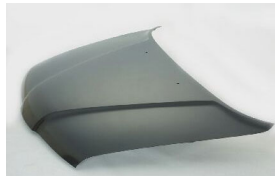

MITSUBISHI ENDEAVOR '04

MB04119PAL

MB04119PBL

MB20037A

C. Certified Parts * . New Products

C	*	ITEM NO.	DESCRIPTION	YEAR	LOC.	PART NO	PARTS LINK	MEASURE
		MB04119PAR	BUMPER FILLER MAT-COLOR BLACK	'04-	FRT		MI1089102	5 pc / 2.00
		MB04119PAL	BUMPER FILLER MAT-COLOR BLACK	'04-	FRT		MI1088102	5 pc / 2.00
		MB04119PBR	BUMPER FILLER PRIMED BLACK	'04-	FRT	MR574476	MI1089101	5 pc / 2.00
		MB04119PBL	BUMPER FILLER PRIMED BLACK	'04-	FRT	MR574475	MI1088101	5 pc / 2.00
	*	MB10063AR	FENDER	'04-	RH	MR981676	MI1241157	1 pc /
	*	MB10063AL	FENDER	'04-	LH	MR981675	MI1240157	1 pc /
	*	MB20037A	HOOD	'04-		MR981673	MI1230206	1 pc / 4.00