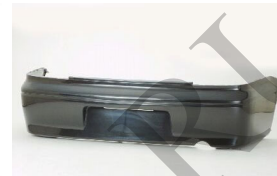

MITSUBISHI LANCER '01-'03

MB04115BA

C. Certified Parts * . New Products

C	*	ITEM NO.	DESCRIPTION	YEAR	LOC.	PART NO	PARTS LINK	MEASURE
		MB04110BA	BUMPER MAT-COLOR BLACK	'01-	FRT	MR539634		1 pc / 3.85
		MB04106BA	BUMPER MAT-COLOR W/S.L.HOLE BLACK	'02-	FRT		MI1000292	5 pc / 32.82
C		MB04106BB	BUMPER PRIMED W/S.L.HOLE BLACK	'02-	FRT	MR972520	MI1000277	5 pc / 31.29
		MB04106BC	BUMPER MAT-COLOR W/O S.L.HOLE BLACK	'02-	FRT			5 pc / 32.82
		MB04106BD	BUMPER MAT-COLOR W/O S.L.HOLE BLACK	'02-	FRT	MR574000		5 pc / 32.82
		MB04115BA	BUMPER MAT-COLOR BLACK	'01-	RR	MR586762		1 pc / 2.19
		MB07110GA	GRILLE CHRМ-PAINTED W/O MARK HOLE DARK GRAY	'01-	FRT	MR586799	MI1200233	5 pc / 1.68
		MB07110GB	GRILLE CHRМ-PAINTED W/MARK HOLE DARK GRAY	'01-	FRT	MR586799		5 pc / 1.68
		MB07121GA	GRILLE CHRМ-PAINTED BLACK	'02-	FRT	CW747303HA		1 pc / 0.60
*		MB07128GA	GRILLE PAINTED BLACK	'03-	FRT	MR586798		5 pc / 1.67
*		MB07128GA7	GRILLE PAINTED BLACK	'03-	FRT	MR586798		5 pc / 1.67
		MB20034A	HOOD	'01-		MR548872	MI1230202	1 pc /