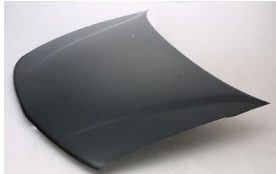

MB20027A

MB44053A

C. Certified Parts * . New Products

C *	ITEM NO.	DESCRIPTION	YEAR	LOC.	PART NO	PARTS LINK	MEASURE
	MB04052BA	BUMPER W/O SPOILER HOLE MAT-COLOR BLACK	'96-'98	FRT			1 pc / 3.60
	MB04052BB	BUMPER W/O SPOILER HOLES PRIMED BLACK	'96-'98	FRT	MR241587		1 pc / 3.60
	MB04052BC	BUMPER W/SPOILER HOLES PRIMED BLACK	'96-'98	FRT	MR241588		1 pc / 3.60
	MB04056BA	BUMPER W/O SPOILER MAT-COLOR BLACK	'96-'98	RR			1 pc / 3.80
	MB04056BB	BUMPER W/O SPOILER PRIMED BLACK	'96-'98	RR			1 pc / 3.80
	MB04055BA	BUMPER MAT-COLOR BLACK	'97-	RR		MI1100263	5 pc / 38.33
C	MB04055BB	BUMPER PRIMED BLACK	'97-	RR	MR296318	MI1100153	5 pc / 38.33
	MB04066BA	BUMPER MAT-COLOR W/O SPOILER HOLE BLACK	'98-'01	FRT	MR391945		1 pc / 3.18
	MB04066BB	BUMPER MAT-COLOR W/O SPOILER HOLE BLACK	'98-'01	FRT	MR391945		1 pc / 3.18
	MB04066BC	BUMPER MAT-COLOR W/SPOILER HOLES BLACK	'98-'01	FRT	MR391951		1 pc / 3.00
	MB04066BD	BUMPER MAT-COLOR W/SPOILER HOLES BLACK	'98-'01	FRT	MR391951		1 pc / 3.00
	MB07076GA	GRILLE MAT-COLOR BLACK	'96-'98	FRT	MR748059	MI1200215	5 pc / 1.79
	MB07076GB	GRILLE CHRМ-PAINTED BLACK	'96-'98	FRT	MR191519	MI1200214	5 pc / 1.79
	MB07090GA	GRILLE CHRМ-PAINTED BLACK	'98-'01	FRT	MR300812		5 pc / 2.57