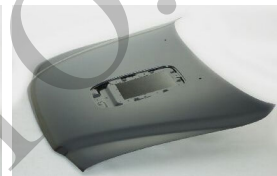

MB20022B

C. Certified Parts * . New Products

C	*	ITEM NO.	DESCRIPTION	YEAR	LOC.	PART NO	PARTS LINK	MEASURE
		MB04048BA	BUMPER	'96-'00	FRT	MR144777		5 pc / 5.80
		MB04048PAR	SIDE BUMPER	'96-'00	RH	MR144782		5 pc / 4.41
		MB04048PAL	SIDE BUMPER	'96-'00	LH	MR144781		5 pc / 4.41
		MB04105BA7	BUMPER	'01-	FRT	MR954584		5 pc / 20.40
						(MR533649)		
		MB07071GA	GRILLE	'96-'99	FRT	MR241063		5 pc / 6.93
		MB07071GB	GRILLE	'96-'99	FRT			5 pc / 7.00
		MB07094GA	GRILLE	'99-'00	FRT	MR339879Y		5 pc / 4.26
		MB07094GB	GRILLE	'99-'00	FRT	MR339880Y		5 pc / 4.26
		MB07115GA7	GRILLE	'01-	FRT	MR523853		5 pc / 5.16
		MB07115GB7	GRILLE	'01-	FRT	MR523854		5 pc / 5.16
		MB07125GA	GRILLE	'02-'03	FRT	MR972853		5 pc / 11.75
		MB07125GB	GRILLE	'02-'03	FRT	MR972854		5 pc / 11.75
*		MB07125GA7	GRILLE	'02-'03	FRT	MR972853		5 pc / 12.00
*		MB07125GB7	GRILLE	'02-'03	FRT	MR972854		5 pc / 12.00
		MB10031AR	FENDER	'96-	RH	MR157010		1 pc / 2.00
		MB10031AL	FENDER	'96-	LH	MR157009		1 pc / 2.00
		MB20022B	HOOD	'96-'03		MN133800T		1 pc / 3.50
						MR178082		
*		MB10031BR	FENDER	'96-'03	RH	MR178174T		1 pc / 2.00
*		MB10031BL	FENDER	'96-'03	LH	MR178173T		1 pc / 2.00
		MB20022A	HOOD	'96-		MR198081		1 pc / 3.50