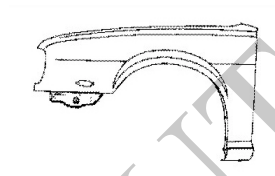

NISSAN CEDRIC Y31/Y32 '92-'98

C. Certified Parts * . New Products

C	* ITEM NO.	DESCRIPTION	YEAR	LOC.	PART NO	PARTS LINK	MEASURE
	DS04101BA	BUMPER PRIMED W/BRT.MLDG GRAY	'92-'95	FRT	62022-17V27		/
	DS07125GA	GRILLE PAINTED SILVER GRAY	'92-'95	FRT	62310-0H500		5 pc / 2.90
	DS07196GA	GRILLE CHRМ-PAINTED SILVER BLACK	'98-	FRT	62310-2H300		5 pc / 4.00
	DS07196HAR	H/L MOULDING PAINTED WHITE	'98-	RH	62383-2H300		5 pc / 0.16
	DS07125GC	GRILLE CHRМ-PAINTED SILVER BLACK	'92-'95	FRT	74130-0H000		5 pc / 2.88
	DS07196HAL	H/L MOULDING PAINTED WHITE	'98-	LH	62384-2H300		5 pc / 0.16
	DS07226GA	GRILLE PAINTED SILVER GRAY	'96-	FRT	62310-2H500		5 pc / 3.00
	DS07226HAR	H/L MLDG PAINTED DARK GRAY	'96-	RH	62418-0H010		10 pc / 1.09
	DS07226HAL	H/L MLDG PAINTED DARK GRAY	'96-	LH	62419-0H010		10 pc / 1.09
	DS10066AR	FENDER W/S.L.& MIR.HOLES	'92-	RH	63100-0H001		1 pc / 3.00
	DS10066AL	FENDER W/S.L.& MIR.HOLES	'92-	LH	63101-0H001		1 pc / 3.00
	DS10066BR	FENDER W/S.L.HOLE	'92-	RH			1 pc / 3.00
	DS10066BL	FENDER W/S.L.HOLE	'92-	LH			1 pc / 3.00
	DS10066CR	FENDER W/S.L.&MON.HOLES	'98-	RH	63100-2H300		1 pc / 3.00
	DS10066CL	FENDER W/S.L.&MON.HOLES	'98-	LH	63101-2H300		1 pc / 3.00
	DS10066DR	FENDER W/O MON.HOLE	'98-	RH			1 pc / 3.00
	DS10066DL	FENDER W/O MON.HOLE	'98-	LH			1 pc / 3.00
	DS10072AR	FENDER W/S.L.HOLE	'92-'95	RH	63100-0P030		1 pc / 2.90
	DS10072AL	FENDER W/S.L.HOLE	'92-'95	LH	63101-0P030		1 pc / 2.90