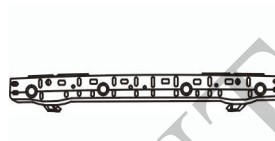

DS44060A

C. Certified Parts * . New Products

C *	ITEM NO.	DESCRIPTION	YEAR	LOC.	PART NO	PARTS LINK	MEASURE
	DS04027BA	BUMPER MAT-COLOR BLACK	'87-'96	FRT	62022-13V25		5 pc / 16.54
	DS04028BA	BUMPER MAT-COLOR BLACK	'87-'96	RR	85022-13V25		5 pc / 12.33
	DS04028PAR	BUMPER SIDE MAT-COLOR BLACK	'87-'96	RR	85024-13V25		5 pc / 3.86
					(85024-13V00)		
	DS04028PAL	BUMPER SIDE MAT-COLOR BLACK	'87-'96	RR	85025-13V25		5 pc / 3.50
					(85025-13V00)		
	DS07082GC	GRILLE CHRМ-PAINTED SILVER/BLACK	'89-'91	FRT	62310-10V25		5 pc / 2.00
	DS07119GA	GRILLE CHRМ-PAINTED DK.AGNT/BLK	'89-'96	FRT	62310-50V25		5 pc / 2.73
	DS10052AR	FENDER W/MON.L.HOLE	'87-'91	RH	63100-25V30		1 pc /
	DS10046AR	FENDER W/MIR.HOLE	'87-'91	RH	63100-30V30		1 pc /
	DS10052AL	FENDER W/MON.L.HOLE	'87-'91	LH	63101-25V30		1 pc /
	DS10046AL	FENDER W/MIR.HOLE	'87-'91	LH	63101-30V30		1 pc /
	DS10046BR	FENDER W/O HOLE	'87-'91	RH			1 pc / 2.80
	DS10046BL	FENDER W/O HOLE	'87-'91	LH			1 pc / 2.80
	DS10052ARJ	FENDER W/MON.L.HOLE	'87-'91	RH	63100-25V30		1 pc / 2.50
	DS10052ALJ	FENDER W/MON.L.HOLE	'87-'91	LH	63101-25V30		1 pc / 2.50
	DS20036A	HOOD	'87-'91		65100-25V36		1 pc /
	DS20031A	HOOD W/O MLDG HOLE	'87-'91		65100-35V30		1 pc / 4.50
	DS20036AJ	HOOD	'87-'91		65100-25V36		1 pc /
	DS44059A	BPR.REINFT	'87-'91	FRT	62030-10V30		1 pc /
	DS44060A	BPR.REINFT	'87-'91	RR	85030-10V30		2 pc /