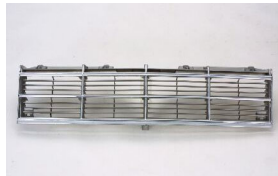

NISSAN LAUREL 200L/240L C31 '81-'84

DS07019GA

C. Certified Parts * . New Products

C	*	ITEM NO.	DESCRIPTION	YEAR	LOC.	PART NO	PARTS LINK	MEASURE
		DS07080GA	GRILLE CHRM-PAINTED BLACK/SILVER	'82-'84	FRT	62310-01L60		5 pc / 3.50
		DS07019GA	GRILLE CHRM-PAINTED SILVER GRAY	'81-'82	FRT	62310-31L25		5 pc / 2.80
		DS07036GA	GRILLE CHRM-PAINTED DARK GRAY	'82-'83	FRT	62310-31L60		5 pc / 3.40