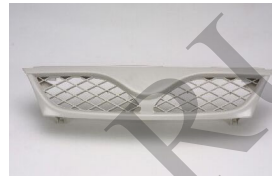

NISSAN ALMERA '95-'99

C. Certified Parts * . New Products

C	*	ITEM NO.	DESCRIPTION	YEAR	LOC.	PART NO	PARTS LINK	MEASURE
		DS04105BA	BUMPER MAT-COLOR BLACK	'95-'97	FRT	N62022-0N025		5 pc / 26.22
		DS04107BA	BUMPER MAT-COLOR BLACK	'95-'00	FRT	N62022-0N625		5 pc / 26.80
C		DS04139BA	BUMPER MAT-COLOR BLACK	'98-'00	FRT	62022-2N325		1 pc / 4.30
		DS04139BB	BUMPER PARTIAL-PRIMED GRAY	'98-'00	FRT			1 pc / 3.19
		DS07164GA	GRILLE MAT-COLOR BLACK	'95-'97	FRT	F2310-0N050		5 pc / 1.61
		DS07197GA	GRILLE MAT-COLOR BLACK	'98-'00	FRT	F2310-2N410		5 pc / 1.81
		DS10082AR	FENDER W/S.L.HOLE	'96-'99	RH	N631001N930		1 pc / 2.50
		DS10082AL	FENDER W/S.L.HOLE	'96-'99	LH	N631011N930		1 pc / 2.50
		DS10082BR	FENDER W/O S.L.HOLE	'96-'99	RH			1 pc / 2.50
		DS10082BL	FENDER W/O S.L.HOLE	'96-'99	LH			1 pc / 2.50
		DS20062A	HOOD	'96-'99		N651001N030	NI1230153	1 pc / 4.50
		DS44163A	BPR.REINFT	'96-'99	FRT	62290-0N000		5 pc / 3.50