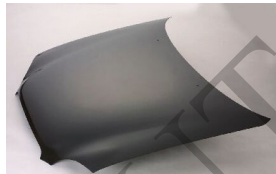

SZ20014A

C. Certified Parts * . New Products

C	* ITEM NO.	DESCRIPTION	YEAR	LOC.	PART NO	PARTS LINK	MEASURE
	SZ04038BA	BUMPER MAT-COLOR BLACK	'98-	FRT			1 pc / 4.65
	SZ04038BB	BUMPER PRIMED GRAY	'98-	FRT	71711-65G00-799		1 pc / 4.65
	SZ04038BC	BUMPER PRIMED W/S.L.HOLES BLACK	'99-	FRT	71711-65G11-5PK	SZ1000113	1 pc / 5.00
	SZ04051BA	BUMPER MAT-COLOR W/O S.L.HOLE BLACK	'98-	RR			1 pc / 3.40
	SZ04051BB	BUMPER PRIMED W/S.L.HOLE BLACK	'99-'02	RR	71811-60G30-799	SZ1100121	1 pc / 3.40
	SZ04051BC	BUMPER PRIMED W/O S.L.HOLE BLACK	'98-	RR	71811-60G20-799	SU1100122	1 pc / 3.40
	SZ04051BD	BUMPER MAT-COLOR W/S.L.HOLE BLACK	'99-'02	RR		SZ1100128	1 pc / 3.40
	SZ07035GA	GRILLE MAT-COLOR BLACK	'98-	FRT	72111-65G00		5 pc / 1.50
	SZ07035GB	GRILLE CHRМ-PAINTED SILVER BLACK	'99-	FRT	72111-65G00-K9T	SZ1200116	5 pc / 1.50
	SZ07041GA	GRILLE CHRМ-PAINTED BLACK	'01-'02	FRT	72111-65G11-D2W	SZ1200118	5 pc / 1.50
	SZ10021AR	FENDER W/S.L.HOLE	'98-'02	RH	57611-65G00		1 pc / 1.80
	SZ10021AL	FENDER W/S.L.HOLE	'98-'02	LH	57711-65G00	SZ1240114	1 pc / 1.80
	SZ10021BR	FENDER W/O S.L.HOLE (USA)	'99-'02	RH	57611-65G20	SZ1241113	1 pc / 1.80
	SZ10021BL	FENDER W/O S.L.HOLE (USA)	'99-'02	LH	57711-65G20	SZ1240113	1 pc / 1.80
	SZ20014A	HOOD	'98-'02		57300-65G01	SZ1230108	1 pc / 4.00