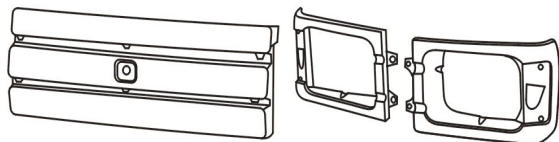

CNO 324 - 1

ДЛЯ ЗАКАЗА АВТОЗАПЧАСТЕЙ WWW.REFORMAUTO.RU

SUZUKI SUPER CARRY VAN/EXTRA '88

SZ07014GA

SZ07014HAL

C. Certified Parts * . New Products

C	*	ITEM NO.	DESCRIPTION	YEAR	LOC.	PART NO	PARTS LINK	MEASURE
		SZ07014GA	GRILLE PAINTED DK.ARG/SLVR	'88-	FRT	72111-77320-9UL		5 pc / 0.70
		SZ07014GB	GRILLE PAINTED DK.ARGENT	'88-	FRT			5 pc / 0.70
		SZ07014GC	GRILLE PAINTED SILVER	'88-	FRT	72111-77320L9VL		5 pc / 0.70
		SZ07014HAR	H/L DOOR PAINTED DK.ARGENT	'88-	RH	72121-77320-9UL		5 pc / 0.90
		SZ07014HAL	H/L DOOR PAINTED DK.ARGENT	'88-	LH	72131-77320-9UL		5 pc / 0.90
		SZ07014HCR	H/L DOOR PAINTED SILVER	'88-	RH			5 pc / 0.90
		SZ07014HCL	H/L DOOR PAINTED SILVER	'88-	LH			5 pc / 0.90