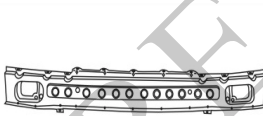

SZ04025BB

SZ04030BA

SZ04035BA

SZ07025GA

SZ20006A

SZ44012A

C. Certified Parts * New Products

C	* ITEM NO.	DESCRIPTION	YEAR	LOC.	PART NO	PARTS LINK	MEASURE
C	SZ04007BA	UPPER BUMPER MAT-COLOR BLACK	'89-'94	FRT	71711-60B00-5PK (30005603)	SZ1000101	5 pc / 6.10
	SZ04007BB	UPPER BUMPER PRIMED BLACK	'89-'94	FRT	71711-60B00-799		5 pc / 6.63
	SZ04008BA	LOWER BUMPER MAT-COLOR BLACK	'89-'91	FRT	71712-60B20-5PK	SZ1000104	1 pc / 3.00
	SZ04009BA	UPPER BUMPER MAT-COLOR BLACK	'89-'91	RR	71811-60B00-5PK (96061991)	GM1100283	5 pc / 4.13
	SZ04008BAP	BUMPER ASSY MAT-COLOR BLACK	'89-'94	FRT	71711-60B00-5PK		/
	SZ04010BA	LOWER BUMPER MAT-COLOR BLACK	'89-'91	RR	71812-60B00-5PK (96060806)	SZ1100106	5 pc / 14.40
	SZ04013BA	UPPER BUMPER MAT-COLOR BLACK	'89-'94	RR	71811-70C00-5PK	SZ1000107	5 pc / 4.13