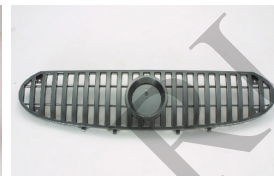

BUICK RENDEZVOUS 02-07

BK07031GA

C. Certified Parts * . ADD Products

C	* ITEM NO.	DESCRIPTION		YEAR	PART NO	PARTS LINK	MEASURE
	BK04014BA	FRT BUMPER	MAT-COLOR BLACK	02-07		GM1000806	5 pc / 45.18
C	BK04014BB	FRT BUMPER	PARTIAL-PRIMED BLACK	02-07	12335515	GM1000643	5 pc / 45.18
	BK04023BA	RR BUMPER	MAT-DARK GRAY W/O SENSOR HOLE	02-07			1 pc / 7.09
	BK04023BB	RR BUMPER	MAT-DARK GRAY W/SENSOR HOLE	02-07			1 pc / 7.09
C	BK04023BC	RR BUMPER	PRIMED BLACK W/O SENSOR HOLE	02-07	12335508	GM1100645	1 pc / 7.09
C	BK04023BD	RR BUMPER	PRIMED BLACK W/SENSOR HOLE	02-07	12335509	GM1100644	1 pc / 7.09
	BK07031GA	GRILLE	PAINTED SILVER GRAY	02-07	10424647	GM1200484	5 pc / 3.04
C	BK07031GB	GRILLE	PAINTED SILVER BLACK	02-07	10435310	GM1200485	5 pc / 3.04
	BK07031GC	GRILLE	MAT-BLACK	02-07	19151841	GM1200570	5 pc / 3.04
	BK07031GZ	GRILLE	CHROME BRIGHT	02-07		GM1200486	5 pc / 3.04
	BK07031MA	GRILLE PANEL	PRIMED BLACK	02-07	12335514	GM1223101	5 pc / 6.50
C	BK10021AR	FENDER RH	.	02-07	88898739	GM1241296	1 pc / 2.40
C	BK10021AL	FENDER LH	.	02-07	88898740	GM1240296	1 pc / 2.40
	BK10021BR	FENDER RH	.	02-07	19120469	GM1241344	1 pc / 2.40
C	BK20018A	HOOD	.	02-07	10422404	GM1230288	1 pc / 3.90
*	CV66006D	DUAL FAN ASSY	W, /W/O REAR / SILHOE '01-'04	01-05	M:10427858/10427837	GM3115137(136)	1 pc / 3.60

M:10427858/10427857