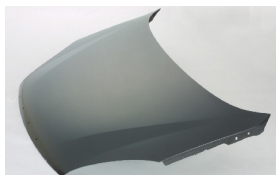

BK07031GZ

BK07031MA

BK10021AL

BK20018A

C. Certified Parts * . ADD Products

C	* ITEM NO.	DESCRIPTION		YEAR	PART NO	PARTS LINK	MEASURE
	BK04014BA	FRT BUMPER	MAT-COLOR BLACK	02-07		GM1000806	5 pc / 45.18
C	BK04014BB	FRT BUMPER	PARTIAL-PRIMED BLACK	02-07	12335515	GM1000643	5 pc / 45.18
	BK04023BA	RR BUMPER	MAT-DARK GRAY W/O SENSOR HOLE	02-07			1 pc / 7.09
	BK04023BB	RR BUMPER	MAT-DARK GRAY W/SENSOR HOLE	02-07			1 pc / 7.09
C	BK04023BC	RR BUMPER	PRIMED BLACK W/O SENSOR HOLE	02-07	12335508	GM1100645	1 pc / 7.09
C	BK04023BD	RR BUMPER	PRIMED BLACK W/SENSOR HOLE	02-07	12335509	GM1100644	1 pc / 7.09
	BK07031GA	GRILLE	PAINTED SILVER GRAY	02-07	10424647	GM1200484	5 pc / 3.04
C	BK07031GB	GRILLE	PAINTED SILVER BLACK	02-07	10435310	GM1200485	5 pc / 3.04
	BK07031GC	GRILLE	MAT-BLACK	02-07	19151841	GM1200570	5 pc / 3.04
	BK07031GZ	GRILLE	CHROME BRIGHT	02-07		GM1200486	5 pc / 3.04
	BK07031MA	GRILLE PANEL	PRIMED BLACK	02-07	12335514	GM1223101	5 pc / 6.50
C	BK10021AR	FENDER RH	.	02-07	88898739	GM1241296	1 pc / 2.40
C	BK10021AL	FENDER LH	.	02-07	88898740	GM1240296	1 pc / 2.40
	BK10021BR	FENDER RH	.	02-07	19120469	GM1241344	1 pc / 2.40
C	BK20018A	HOOD	.	02-07	10422404	GM1230288	1 pc / 3.90
*	CV66006D	DUAL FAN ASSY	W, /W/O REAR / SILHOE '01-'04	01-05	M:10427858/10427837	GM3115137(136)	1 pc / 3.60