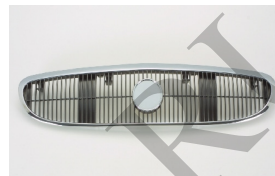

BUICK CENTURY 78-88

BK07009GA

BK07009HAL

BK07013GA

BK07013HAL

C. Certified Parts * . ADD Products

C	* ITEM NO.	DESCRIPTION	YEAR	PART NO	PARTS LINK	MEASURE
	BK07009GA	GRILLE	86-88	25525083	GM1200158	5 pc / 1.00
	BK07009HAR	H/L DOOR RH	86-88	25522614	GM2513132	5 pc / 1.60
	BK07009HAL	H/L DOOR LH	86-88	25522615	GM2512132	5 pc / 1.60
	BK07013GA	GRILLE	85-	25517776	GM1200192	5 pc / 1.60
	BK07013HAR	H/L DOOR RH	85-	25517770	GM2513188	5 pc / 1.60
	BK07013HAL	H/L DOOR LH	85-	25517771	GM2512188	5 pc / 1.60
	BK07013HBR	H/L DOOR RH	85-	25522086	GM2513154	5 pc / 1.60
	BK07013HBL	H/L DOOR LH	85-	25522087	GM2512190	5 pc / 1.60

BUICK CENTURY 89-96

BK07010GA

BK07017GA

BK07023GA

C. Certified Parts * . ADD Products

C	* ITEM NO.	DESCRIPTION	YEAR	PART NO	PARTS LINK	MEASURE
C	BK07010GA	GRILLE	89-90	10096393	GM1200109	5 pc / 1.20
C	BK07017GA	GRILLE	91-93	10119098	GM1200112	5 pc / 1.62
C	BK07023GA	GRILLE	94-96	10213334	GM1200111	5 pc / 1.90
*	BK37002A	RADIATOR	92-96	52458473	DPI-1342	1 pc / 3.89

BUICK CENTURY 97-05

BK04018BA

BK04018BB

BK07029GA

BK07029GB

BK07029GC

BK10017AL

BK20013A

C. Certified Parts * . ADD Products

C	* ITEM NO.	DESCRIPTION	YEAR	PART NO	PARTS LINK	MEASURE
	BK04018BA	FRT BUMPER				5 pc / 47.96
	BK04018BB	FRT BUMPER				5 pc / 47.96
C	BK07029GA	GRILLE				5 pc / 1.75
	BK07029GB	GRILLE				5 pc / 1.75
	BK07029GC	GRILLE				5 pc / 1.75
C	BK10017AR	FENDER RH				1 pc / 2.80
C	BK10017AL	FENDER LH				1 pc / 2.80
C	BK20013A	HOOD				1 pc / 7.70
*	BK37018A	RADIATOR				1 pc / 3.30
*	PT60001A	RAD FAN ASSY				1 pc / 1.30
*	BK66005A	DUAL FAN ASSY				1 pc / 2.70
	BK99001A	F/B SUPPORT				5 pc / 3.20