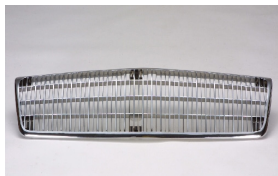

BUICK CENTURY 78-88

BK07009GA

BK07009HAL

BK07013GA

BK07013HAL

C. Certified Parts * . ADD Products

C	* ITEM NO.	DESCRIPTION	YEAR	PART NO	PARTS LINK	MEASURE
	BK07009GA	GRILLE	86-88	25525083	GM1200158	5 pc / 1.00
	BK07009HAR	H/L DOOR RH	86-88	25522614	GM2513132	5 pc / 1.60
	BK07009HAL	H/L DOOR LH	86-88	25522615	GM2512132	5 pc / 1.60
	BK07013GA	GRILLE	85-	25517776	GM1200192	5 pc / 1.60
	BK07013HAR	H/L DOOR RH	85-	25517770	GM2513188	5 pc / 1.60
	BK07013HAL	H/L DOOR LH	85-	25517771	GM2512188	5 pc / 1.60
	BK07013HBR	H/L DOOR RH	85-	25522086	GM2513154	5 pc / 1.60
	BK07013HBL	H/L DOOR LH	85-	25522087	GM2512190	5 pc / 1.60

BUICK CENTURY 89-96

BK07010GA

BK07017GA

BK07023GA

C. Certified Parts * . ADD Products

C	* ITEM NO.	DESCRIPTION	YEAR	PART NO	PARTS LINK	MEASURE
C	BK07010GA	GRILLE	89-90	10096393	GM1200109	5 pc / 1.20
C	BK07017GA	GRILLE	91-93	10119098	GM1200112	5 pc / 1.62
C	BK07023GA	GRILLE	94-96	10213334	GM1200111	5 pc / 1.90
*	BK37002A	RADIATOR	92-96	52458473	DPI-1342	1 pc / 3.89

C. Certified Parts * . ADD Products

C	* ITEM NO.	DESCRIPTION	YEAR	PART NO	PARTS LINK	MEASURE
	BK04018BA	FRT BUMPER				5 pc / 47.96
	BK04018BB	FRT BUMPER				5 pc / 47.96
C	BK07029GA	GRILLE				5 pc / 1.75
	BK07029GB	GRILLE				5 pc / 1.75
	BK07029GC	GRILLE				5 pc / 1.75
C	BK10017AR	FENDER RH				1 pc / 2.80
C	BK10017AL	FENDER LH				1 pc / 2.80
C	BK20013A	HOOD				1 pc / 7.70
*	BK37018A	RADIATOR				1 pc / 3.30
*	PT60001A	RAD FAN ASSY				1 pc / 1.30
*	BK66005A	DUAL FAN ASSY				1 pc / 2.70
	BK99001A	F/B SUPPORT				5 pc / 3.20