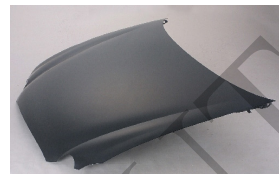

BK20021A

C. Certified Parts * . ADD Products

C	* ITEM NO.	DESCRIPTION	YEAR	PART NO	PARTS LINK	MEASURE
	BK04019BA	FRT BUMPER	05-09		GM1000875	5 pc / 49.24
	BK04019BB	FRT BUMPER	05-09	12336057	GM1000739	5 pc / 49.24
	BK04020BC	FRT BUMPER	05-09	19120175	GM1000740	5 pc / 49.24
	BK04020BD	FRT BUMPER	05-09	12336058	GM1000741	5 pc / 49.24
	BK04020MAR	FRT BUMPER MLDG	05-09	15276879	GM1047101	5 pc / 0.13
	BK04020MAL	FRT BUMPER MLDG	05-09	15276878	GM1046101	5 pc / 0.13
	BK04019EA	F/B ABSORBER	05-09	15210875	GM1070244	1 pc / 2.40
	BK07034GA	GRILLE	05-09	15288604	GM1200561	5 pc / 4.45
C	BK10023AR	FENDER RH	05-09	89023975	GM1241322	1 pc / 3.70
C	BK10023AL	FENDER LH	05-09	89023976	GM1240322	1 pc / 3.70
C	BK20021A	HOOD	05-07	19120225	GM1230339	1 pc / 12.00
				89023974		
*	CV66018A	DUAL FAN ASSY	06-08	M:89018696/89018690	GM3115187	1 pc / 2.70
*	CV66009B	DUAL FAN ASSY	04-	M:88987272/88987271	GM3115180	1 pc / 2.70