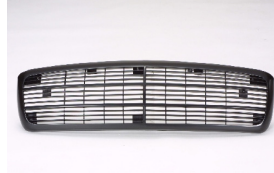

BUICK REGAL/CENTURY SEDAN 91-96

BK07015GA

BK07022GA

BK07022GB

C. Certified Parts * . ADD Products

C	* ITEM NO.	DESCRIPTION	YEAR	PART NO	PARTS LINK	MEASURE
C	BK07015GA	GRILLE CHRM-PAINTED BLACK	91-92	14102802	GM1200188	5 pc / 1.30
C	BK07022GA	GRILLE CHRM-PAINTED BLACK	93-94	10167258	GM1200347	5 pc / 1.44
C	BK07022GB	GRILLE MAT-COLOR BLACK	93-96	(10231495) 10251741	GM1200348	5 pc / 4.50