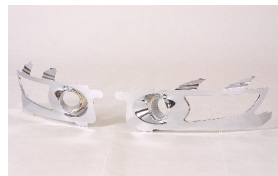

C. Certified Parts * . ADD Products

C	* ITEM NO.	DESCRIPTION	YEAR	PART NO	PARTS LINK	MEASURE
	BK04018BA	FRT BUMPER				5 pc / 47.96
	BK04018BB	FRT BUMPER				5 pc / 47.96
C	BK07029GA	GRILLE				5 pc / 1.75
	BK07029GB	GRILLE				5 pc / 1.75
	BK07029GC	GRILLE				5 pc / 1.75
C	BK10017AR	FENDER RH				1 pc / 2.80
C	BK10017AL	FENDER LH				1 pc / 2.80
C	BK20013A	HOOD				1 pc / 7.70
*	BK37018A	RADIATOR				1 pc / 3.30
*	PT60001A	RAD FAN ASSY				1 pc / 1.30
*	BK66005A	DUAL FAN ASSY				1 pc / 2.70
	BK99001A	F/B SUPPORT				5 pc / 3.20

BUICK ENCLAVE 08-

BK05001VA

BK07036GA

BK99003CAL

C. Certified Parts * . ADD Products

C	* ITEM NO.	DESCRIPTION		YEAR	PART NO	PARTS LINK	MEASURE
*	BK04032BB	FRT BUMPER UPPER	PRIMED BLACK	08-	15938762	GM1000853	1 pc / 3.49
*	BK04033BA	FRT BUMPER LOWER	MAT-BLACK	08-			1 pc / 2.94
*	BK04033BB	FRT BUMPER LOWER	PRIMED BLACK	08-	25951068	GM1000895	1 pc / 2.94
*	BK04032MA	FRT BUMPER MLDG	CHROME BRIGHT	08-	25858582		/
*	BK05001VA	FRT BUMPER APRON	MAT-BLACK	08-	10371549	GM1095191	5 pc / 6.30
*	BK07036GA	FRT BUMPER GRILLE	MAT-BLACK	08-	10371589	GM1036117	5 pc / 0.39
*	BK07037GA	GRILLE	PNTED-SMOKED BLK W/CHRM FRAME	08-	25901369		/
*	CV66023A	DUAL FAN ASSY	BK ENCLVE '08-'09	09-	25927026	GM3115219	1 pc / 3.20
	BK99003CAR	FOG LAMP COVER	CHROME BRIGHT	08-	25878272	GM2599108	5 pc / 0.80
*	BK99003CAL	FOG LAMP COVER	CHROME BRIGHT	08-	25858581	GM2598108	5 pc / 0.80

BUICK LE SABRE 86-96

BK01001AL

BK04011BB

BK07016GA

BK07016MA

BK20011A

C. Certified Parts * . ADD Products

C	* ITEM NO.	DESCRIPTION	YEAR	PART NO	PARTS LINK	MEASURE
C	BK01001AR	FENDER RH	92-96	25602004	GM1241243	1 pc / 4.50
C	BK01001AL	FENDER LH	92-96	25602003	GM1240243	1 pc / 4.50
C	BK04011BB	FRT BUMPER	92-96	12535485	GM1000271	1 pc / 5.00
C	BK07016GA	GRILLE	92-96	25554774	GM1200232	5 pc / 1.75
				25609652		
C	BK07016MA	GRILLE MLDG	92-96	25537214	GM1200329	5 pc / 1.47
C	BK20011A	HOOD	92-96	(25627590)	GM1230198	1 pc / 5.80
				25643422		
*	BK61001A	A/C FAN ASSY RH	92-99	12365326	GM3113101	1 pc / 1.30