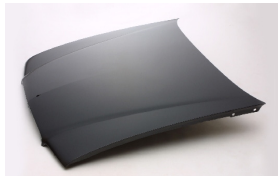

BK20012A

C. Certified Parts * . ADD Products

C	* ITEM NO.	DESCRIPTION	YEAR	PART NO	PARTS LINK	MEASURE
C	BK20012A	HOOD	91-96	12374492	GM1230199	1 pc / 5.50
				25633185		

CNO 26-1

ДЛЯ ЗАКАЗА АВТОЗАПЧАСТЕЙ WWW.REFORMAUTO.RU