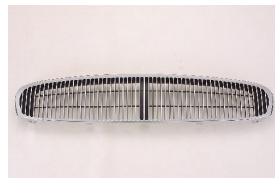

BUICK PARK AVENUE 97-05

BK07032GA

C. Certified Parts * . ADD Products

C	* ITEM NO.	DESCRIPTION		YEAR	PART NO	PARTS LINK	MEASURE
C	BK04006BA	FRT BUMPER	PRIMED BLACK	97-05	25651624	GM1000527	1 pc / 5.48
	BK04006BB	FRT BUMPER	MAT-COLOR BLACK	97-05	PERFORMANCE		1 pc / 6.00
	BK07032GA	GRILLE	CHRM-PAINTED BLACK	97-04	25638507	GM1200409	5 pc / 3.10
C	BK10022AR	FENDER RH	W/O HOLE	97-05	25666811	GM1241299	1 pc / 3.40
C	BK10022AL	FENDER LH	W/O HOLE	97-05	25666812	GM1240299	1 pc / 3.40
	BK10022BR	FENDER RH	W/3 HOLE	97-05	88956398	GM1241300	1 pc / 3.40
	BK10022BL	FENDER LH	W/3 HOLE	97-05	88956399	GM1240300	1 pc / 3.40