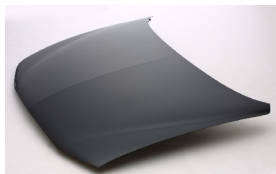

C. Certified Parts * . ADD Products

C	* ITEM NO.	DESCRIPTION	YEAR	PART NO	PARTS LINK	MEASURE
	BK04018BA	FRT BUMPER				5 pc / 47.96
	BK04018BB	FRT BUMPER				5 pc / 47.96
C	BK07029GA	GRILLE				5 pc / 1.75
	BK07029GB	GRILLE				5 pc / 1.75
	BK07029GC	GRILLE				5 pc / 1.75
C	BK10017AR	FENDER RH				1 pc / 2.80
C	BK10017AL	FENDER LH				1 pc / 2.80
C	BK20013A	HOOD				1 pc / 7.70
*	BK37018A	RADIATOR				1 pc / 3.30
*	PT60001A	RAD FAN ASSY				1 pc / 1.30
*	BK66005A	DUAL FAN ASSY				1 pc / 2.70
	BK99001A	F/B SUPPORT				5 pc / 3.20