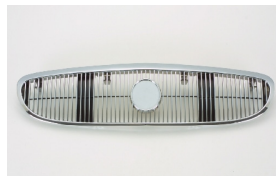

BUICK CENTURY 78-88

BK07009GA

BK07009HAL

BK07013GA

BK07013HAL

C. Certified Parts * . ADD Products

C	* ITEM NO.	DESCRIPTION	YEAR	PART NO	PARTS LINK	MEASURE
	BK07009GA	GRILLE	86-88	25525083	GM1200158	5 pc / 1.00
	BK07009HAR	H/L DOOR RH	86-88	25522614	GM2513132	5 pc / 1.60
	BK07009HAL	H/L DOOR LH	86-88	25522615	GM2512132	5 pc / 1.60
	BK07013GA	GRILLE	85-	25517776	GM1200192	5 pc / 1.60
	BK07013HAR	H/L DOOR RH	85-	25517770	GM2513188	5 pc / 1.60
	BK07013HAL	H/L DOOR LH	85-	25517771	GM2512188	5 pc / 1.60
	BK07013HBR	H/L DOOR RH	85-	25522086	GM2513154	5 pc / 1.60
	BK07013HBL	H/L DOOR LH	85-	25522087	GM2512190	5 pc / 1.60

BUICK CENTURY 89-96

BK07010GA

BK07017GA

BK07023GA

C. Certified Parts * . ADD Products

C	* ITEM NO.	DESCRIPTION	YEAR	PART NO	PARTS LINK	MEASURE
C	BK07010GA	GRILLE	89-90	10096393	GM1200109	5 pc / 1.20
C	BK07017GA	GRILLE	91-93	10119098	GM1200112	5 pc / 1.62
C	BK07023GA	GRILLE	94-96	10213334	GM1200111	5 pc / 1.90
*	BK37002A	RADIATOR	92-96	52458473	DPI-1342	1 pc / 3.89

BUICK CENTURY 97-05

BK04018BA

BK04018BB

BK07029GA

BK07029GB

BK07029GC

BK10017AL

BK20013A

C. Certified Parts * . ADD Products

C	* ITEM NO.	DESCRIPTION	YEAR	PART NO	PARTS LINK	MEASURE
	BK04018BA	FRT BUMPER				5 pc / 47.96
	BK04018BB	FRT BUMPER				5 pc / 47.96
C	BK07029GA	GRILLE				5 pc / 1.75
	BK07029GB	GRILLE				5 pc / 1.75
	BK07029GC	GRILLE				5 pc / 1.75
C	BK10017AR	FENDER RH				1 pc / 2.80
C	BK10017AL	FENDER LH				1 pc / 2.80
C	BK20013A	HOOD				1 pc / 7.70
*	BK37018A	RADIATOR				1 pc / 3.30
*	PT60001A	RAD FAN ASSY				1 pc / 1.30
*	BK66005A	DUAL FAN ASSY				1 pc / 2.70
	BK99001A	F/B SUPPORT				5 pc / 3.20