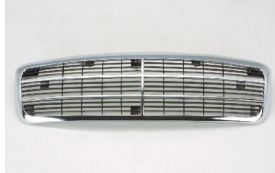

BUICK REGAL/CENTURY SEDAN 91-96

BK07022GA

C. Certified Parts * . ADD Products

C	* ITEM NO.	DESCRIPTION	YEAR	PART NO	PARTS LINK	MEASURE
C	BK07015GA	GRILLE CHRM-PAINTED BLACK	91-92	14102802	GM1200188	5 pc / 1.30
C	BK07022GA	GRILLE CHRM-PAINTED BLACK	93-94	10167258	GM1200347	5 pc / 1.44
C	BK07022GB	GRILLE MAT-COLOR BLACK	93-96	(10231495) 10251741	GM1200348	5 pc / 4.50