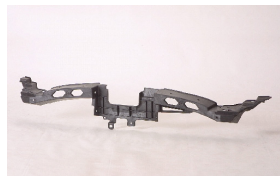

BUICK LUCERNE 06-10

BK07035CA

C. Certified Parts * . ADD Products

C	* ITEM NO.	DESCRIPTION	YEAR	PART NO	PARTS LINK	MEASURE
	BK04022MAR	F/B MLDG	06-	21997968	GM1044110	5 pc / 0.12
	BK04022MAL	F/B MLDG	06-	21997969	GM1044109	5 pc / 0.12
C	BK07035GA	GRILLE	06-	25768116	GM1200556	5 pc / 3.26
	BK07035GB	GRILLE	06-	15299568+10366367	GM1200555	5 pc / 3.26
	BK07035CA	GRILLE SUPPORT	06-	25765115	GM1207107	5 pc / 4.95
*	BK07035MA	HOOD MLDG	06-	25807076		/
C	BK10026AR	FENDER RH	06-	25759843	GM1241331	1 pc / 2.50
				25833736		
C	BK10026AL	FENDER LH	06-	25759844	GM1240331	1 pc / 2.50
				25833737		
C	BK10026BR	FENDER RH	06-	15141456	GM1241332	1 pc / 2.50
C	BK10026BL	FENDER LH	06-	15141457	GM1240332	1 pc / 2.50
C	BK20023A	HOOD	06-	25759918	GM1230353	1 pc / 5.20
C	BK20023B	HOOD	06-	25759918-PFM	GM1230381	1 pc / 5.20
*	BK66007A	DUAL FAN ASSY	06-	M:21999770/21999770	GM3115189	1 pc / 2.70
*	BK66007AAS	DUAL FAN SHROUD	06-09	21999691	GM3115189	1 pc / 2.70
	BK99002AR	H/L BRACKET	06-	15252155		10 pc / 0.50
	BK99002AL	H/L BRACKET	06-	15252146		10 pc / 0.50