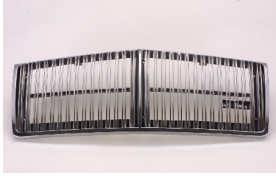

BUICK REGAL COUPE 88-96

BK07020GA

C. Certified Parts * . ADD Products

C	* ITEM NO.	DESCRIPTION	YEAR	PART NO	PARTS LINK	MEASURE
C	BK07020GA	GRILLE CHRM-PAINTED SILVER&BLACK	91-94	10200021	GM1200330	5 pc / 2.20
	BK07025GA	GRILLE MAT-COLOR BLACK	95-96	10244771	GM1200381	1 pc / 0.60
	BK10011AR	FENDER RH .	88-96	12532574	GM1241111	1 pc / 2.40
	BK10011AL	FENDER LH .	88-96	12532575	GM1240112	1 pc / 2.40