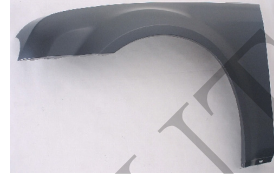

CHRYSLER ASPEN 07-09

CR10016AL

CR20017A

C. Certified Parts * . ADD Products

C	* ITEM NO.	DESCRIPTION	YEAR	PART NO	PARTS LINK	MEASURE
C	* CR10016AR	FENDER RH	07-09	68003356AA	CH1241252	1 pc / 7.80
C	* CR10016AL	FENDER LH	07-09	68003357AA	CH1240252	1 pc / 7.80
C	CR20017A	HOOD	07-09	55364539AA	CH1230252	1 pc / 7.60

CR04030BA

CR10013AL

CR10013AR

C. Certified Parts * . ADD Products

C	* ITEM NO.	DESCRIPTION	YEAR	PART NO	PARTS LINK	MEASURE
	CR04027BA	FRT BUMPER				
	CR04027BB	FRT BUMPER				
C	CR04027BC	FRT BUMPER	05-07	4806112AC	CH1000438	5 pc / 43.08
C	CR04027BD	FRT BUMPER	05-07	4805773AC	CH1000440	5 pc / 43.08
	CR04027MAR	FRT BUMPER MLDG	05-09	4805936AA	CH1059129	5 pc / 0.14
	CR04027MAL	FRT BUMPER MLDG	05-07	4805937AA	CH1058129	5 pc / 0.14
	CR04027EA	F/B ABSORBER	05-07	4805729AB	CH1070805	1 pc / 3.30
	CR04030BA	FRT BUMPER	05-07			1 pc / 7.62
	CR04030BB	FRT BUMPER	05-07	4805774AC	CH1000441	1 pc / 7.62
*	CR04050BA	RR BUMPER	05-			/
*	CR04050BB	RR BUMPER	05-			/
*	CR04050BC	RR BUMPER	05-09	4805779AD		/
*	CR04050BD	RR BUMPER	05-	4805780AD		/
*	CR04053BA	RR BUMPER	05-	480577AC-PFM		/
*	CR04053BB	RR BUMPER	05-	4805777AB		/
*	CR04053BC	RR BUMPER	05-	4806062AC-PFM		/
*	CR04053BD	RR BUMPER	05-	4806062AC		/
C	CR10013AR	FENDER RH	05-	5183422AA	CH1241245	1 pc / 3.50
				(5065284AC)		
C	CR10013AL	FENDER LH	05-	5183423AA	CH1240245	1 pc / 3.50
				(5065285AC)		
C	CR20014A	HOOD	05-	(5112136AD)	CH1230244	1 pc / 4.00
		RWD		(5112136AG)		

CHRYSLER 300 05-09

C. Certified Parts * . ADD Products

C	* ITEM NO.	DESCRIPTION	YEAR	PART NO	PARTS LINK	MEASURE
	* CR20014B	HOOD RWD(STEEL)	05-09	5112136AH (5112136AD)		1 pc / 4.00
	* CR66004A	DUAL FAN ASSY 2.7/3.5/5.7/6.1L	05-	5174358AA M:5137715AA/5137714AA	CH3115132	1 pc / 2.10