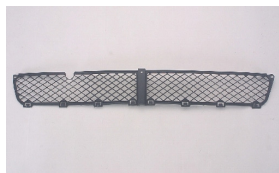

CHRYSLER PT CRUISER 01-09

CR07029GA

C. Certified Parts * . ADD Products

C	* ITEM NO.	DESCRIPTION	YEAR	PART NO	PARTS LINK	MEASURE
C	CR04015BB	FRT BUMPER PARTIAL-PRIMED BLACK	01-05	5017861AB	CH1000293	5 pc / 32.26
C	CR04016BB	RR BUMPER PARTIAL-PRIMED BLACK	01-05	5017870AA	CH1100205	5 pc / 25.68
C	CR04026BA	FRT BUMPER MAT-COLOR BLACK	02-05			5 pc / 36.04
C	CR04026BB	FRT BUMPER PRIMED BLACK	02-05	5086116AA	CH1000364	5 pc / 37.15
C	CR04038BA	RR BUMPER MAT-COLOR BLACK	03-05			5 pc / 22.92
C	CR04038BB	RR BUMPER PRIMED BLACK	03-05	5093642AA	CH1100288	5 pc / 22.92
C	CR04039BA	FRT BUMPER MAT-COLOR DARK GRAY	06-09		CH1000959	5 pc / 38.26
C	CR04039BB	FRT BUMPER PRIMED BLACK	06-09	5179104AA	CH1000864	5 pc / 38.26
C	CR04039EA	FRT BUMPER ABSORBER MAT-COLOR WHITE	01-09	5116156AB	CH1070812	1 pc / 0.73
*	CR04055BB	RR BUMPER PRIMED BLACK	06-	ZG96TZZAE		/
C	CR07015GA	GRILLE PRIMED BLACK	01-05	5080979AA	CH1200241	5 pc / 5.09
C	CR07028GA	GRILLE PRIMED W/CHRM MLDG BLACK	01-09	5179089AA	CH1200292	5 pc / 4.67
C	CR07029GA	FRT BUMPER GRILLE MAT-COLOR BLACK	06-09	5152033AA	CH1036109	5 pc / 0.80
C	CR10010AR	FENDER RH	01-09	5015484AF	CH1241230	1 pc / 5.00
				5015484AF(B)(D)		
C	CR10010AL	FENDER LH	01-09	5015485AF	CH1240230	1 pc / 5.00
				5015485AF(B)(D)		
C	CR20009A	HOOD	01-05	4724754AE	CH1230215	1 pc / 6.00

CNO 51-1

ДЛЯ ЗАКАЗА АВТОЗАПЧАСТЕЙ WWW.REFORMAUTO.RU