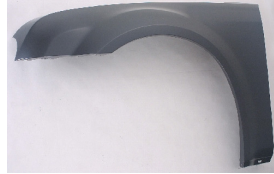

CHRYSLER ASPEN 07-09

CR10016AL

CR20017A

C. Certified Parts * . ADD Products

C	* ITEM NO.	DESCRIPTION	YEAR	PART NO	PARTS LINK	MEASURE
C	* CR10016AR	FENDER RH	07-09	68003356AA	CH1241252	1 pc / 7.80
C	* CR10016AL	FENDER LH	07-09	68003357AA	CH1240252	1 pc / 7.80
C	CR20017A	HOOD	07-09	55364539AA	CH1230252	1 pc / 7.60

CR04030BA

CR10013AL

CR10013AR

C. Certified Parts * . ADD Products

C	* ITEM NO.	DESCRIPTION	YEAR	PART NO	PARTS LINK	MEASURE
	CR04027BA	FRT BUMPER				
	CR04027BB	FRT BUMPER				
C	CR04027BC	FRT BUMPER	05-07	4806112AC	CH1000438	5 pc / 43.08
C	CR04027BD	FRT BUMPER	05-07	4805773AC	CH1000440	5 pc / 43.08
	CR04027MAR	FRT BUMPER MLDG	05-09	4805936AA	CH1059129	5 pc / 0.14
	CR04027MAL	FRT BUMPER MLDG	05-07	4805937AA	CH1058129	5 pc / 0.14
	CR04027EA	F/B ABSORBER	05-07	4805729AB	CH1070805	1 pc / 3.30
	CR04030BA	FRT BUMPER	05-07			1 pc / 7.62
	CR04030BB	FRT BUMPER	05-07	4805774AC	CH1000441	1 pc / 7.62
*	CR04050BA	RR BUMPER	05-			/
*	CR04050BB	RR BUMPER	05-			/
*	CR04050BC	RR BUMPER	05-09	4805779AD		/
*	CR04050BD	RR BUMPER	05-	4805780AD		/
*	CR04053BA	RR BUMPER	05-	480577AC-PFM		/
*	CR04053BB	RR BUMPER	05-	4805777AB		/
*	CR04053BC	RR BUMPER	05-	4806062AC-PFM		/
*	CR04053BD	RR BUMPER	05-	4806062AC		/
C	CR10013AR	FENDER RH	05-	5183422AA	CH1241245	1 pc / 3.50
				(5065284AC)		
C	CR10013AL	FENDER LH	05-	5183423AA	CH1240245	1 pc / 3.50
				(5065285AC)		
C	CR20014A	HOOD	05-	(5112136AD)	CH1230244	1 pc / 4.00
		RWD		(5112136AG)		

CHRYSLER 300 05-09

C. Certified Parts * . ADD Products

C	* ITEM NO.	DESCRIPTION	YEAR	PART NO	PARTS LINK	MEASURE
	* CR20014B	HOOD RWD(STEEL)	05-09	5112136AH (5112136AD)		1 pc / 4.00
	* CR66004A	DUAL FAN ASSY 2.7/3.5/5.7/6.1L	05-	5174358AA M:5137715AA/5137714AA	CH3115132	1 pc / 2.10