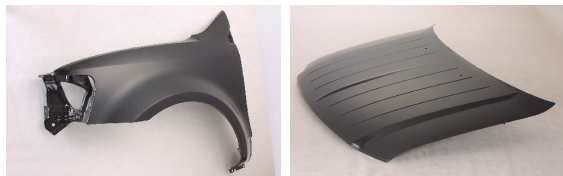

CHRYSLER ASPEN 07-09

CR10016AL

CR20017A

C. Certified Parts * . ADD Products

C	* ITEM NO.	DESCRIPTION	YEAR	PART NO	PARTS LINK	MEASURE
C	* CR10016AR	FENDER RH	07-09	68003356AA	CH1241252	1 pc / 7.80
C	* CR10016AL	FENDER LH	07-09	68003357AA	CH1240252	1 pc / 7.80
C	CR20017A	HOOD	07-09	55364539AA	CH1230252	1 pc / 7.60

CHRYSLER 300 05-09

C. Certified Parts * . ADD Products

C	* ITEM NO.	DESCRIPTION	YEAR	PART NO	PARTS LINK	MEASURE
	* CR20014B	HOOD RWD(STEEL)	05-09	5112136AH (5112136AD)		1 pc / 4.00
	* CR66004A	DUAL FAN ASSY 2.7/3.5/5.7/6.1L	05-	5174358AA M:5137715AA/5137714AA	CH3115132	1 pc / 2.10