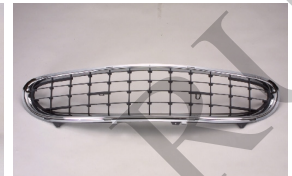

CHRYSLER CONCORDE 98-04

CR07013GA

C. Certified Parts * . ADD Products

C	*	ITEM NO.	DESCRIPTION	YEAR	PART NO	PARTS LINK	MEASURE
		CR04010BA	FRT BUMPER				
					MAT-COLOR BLACK		
				98-01	PERFORMANCE	CH1000396	3 pc / 37.29
		CR04010BB	FRT BUMPER				
					PRIMED BLACK		
				98-04	4574848	CH1000397	3 pc / 37.29
		CR04029BA	FRT BUMPER				
					MAT-COLOR BLACK		
				02-04			5 pc / 43.40
C		CR04029BB	FRT BUMPER				
					PRIMED BLACK		
				02-04	4574828	CH1000258	5 pc / 43.40
C		CR07013GA	FRT BUMPER GRILLE				
					W/CHRM FRAME MAT-CLR DK ARGENT		
				98-01	4574849	CH1200217	5 pc / 5.10
C		CR07023GA	GRILLE				
					CHRM-PAINTED DARK GRAY		
				02-04	5103109AA	CH1200258	5 pc / 5.20
C	*	CR07023GZ	GRILLE				
					CHROME BRIGHT		
				02-04			5 pc / 5.20
	*	CR37002A	RADIATOR				
					V6 /3.5 1ROW 24mm A/T P/A		
				98-04	5010359AA	DPI-2184	1 pc / 2.22