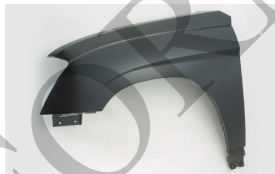

CR04048BB

CR07022GA

CR10011AL

CR10011AR

CR20012A

C. Certified Parts * . ADD Products

C	* ITEM NO.	DESCRIPTION	YEAR	PART NO	PARTS LINK	MEASURE
	CR04022BA	FRT BUMPER UPPER				
		MAT-COLOR BLACK	04-06		CH1000950	5 pc / 29.17
C	CR04022BB	FRT BUMPER UPPER				
		PRIMED BLACK	04-06	5102341AA	CH1000381	5 pc / 35.12
C	CR04024BA	FRT BUMPER LOWER				
		MAT-COLOR DARK GRAY	04-06	YM13ABVAA	CH1015100	5 pc / 21.58
C	* CR04024BB	FRT BUMPER LOWER				
		MAT-COLOR GRAY	04-06	YM13ZSPA	CH1000382	5 pc / 21.58
	CR04028BA	RR BUMPER UPPER				
		MAT-DARK GRAY W/O SENSOR HOLE	04-06		CH1100931	5 pc / 43.40
C	CR04028BB	RR BUMPER UPPER				
		PRIMED BLACK W/O SENSOR HOLE	04-08	5102346AA	CH1100298	5 pc / 43.40
	* CR04028BC	RR BUMPER UPPER				
		MAT-DARK GRAY W/SENSOR HOLE	04-06		CH1100932	5 pc / 43.40
	* CR04028BD	RR BUMPER UPPER				
		PRIMED BLACK W/SENSOR HOLE	04-06	5142737AA	CH1100324	5 pc / 43.40
C	CR04033BA	RR BUMPER LOWER				
		MAT-COLOR ALMOND	04-06	YM14AT7AA	CH1100872	5 pc / 20.77
C	CR04033BB	RR BUMPER LOWER				
		MAT-COLOR DARK GRAY	04-06	YM14ZSPA	CH1100299	5 pc / 20.77
	CR04022MAR	FRT BUMPER MLDG				
		CHROME BRIGHT	04-06	4857778AA	CH1047101	5 pc / 0.73
	CR04022MAL	FRT BUMPER MLDG				
		CHROME BRIGHT	04-06	4857779AA	CH1046101	5 pc / 0.73
	CR04047BA	FRT BUMPER UPPER				
		MAT-BLACK	07-			5 pc / 31.15
C	CR04047BB	FRT BUMPER UPPER				
		PRIMED BLACK	04-08	68001921AA	CH1000916	5 pc / 31.15