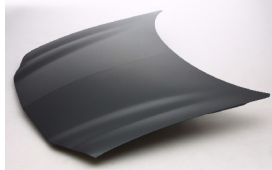

CV20052A

C. Certified Parts * . ADD Products

C	* ITEM NO.	DESCRIPTION	YEAR	PART NO	PARTS LINK	MEASURE
C	CV01001AR	FENDER RH	93-97	10284966	GM1241245	1 pc / 2.73
				10254136		
C	CV01001AL	FENDER LH	93-97	10284967	GM1240245	1 pc / 2.73
				10254137		
	CV04108BA	FRT BUMPER	93-97			5 pc / 45.25
C	CV04108BB	FRT BUMPER	93-97	10248139	GM1000157	5 pc / 45.25
C	CV04063BA	RR BUMPER	93-02	10231299	GM1100156	1 pc / 6.50
	CV04063BB	RR BUMPER	93-02	PERFORMANCE		1 pc / 6.50
	CV04066BA	FRT BUMPER	98-02	10272188	GM1000547	5 pc / 44.64
	CV04066BB	FRT BUMPER	98-02	PERFORMANCE	GM1000634	1 pc / 6.00
C	CV05007VA	FRT BUMPER AIR DAM	93-97	12530101	GM1090339	5 pc / 9.00
C	CV20036A	HOOD	93-97	(10132699)	GM1230196	1 pc / 5.60
				10237181		
C	CV20052A	HOOD	98-99	(10269571)	GM1230229	1 pc / 6.30
		W/O SS PKG		10438613