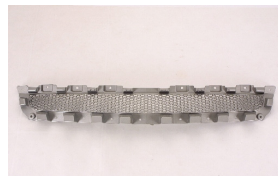

CHEVROLET MALIBU 08-

CV07186GB

C. Certified Parts * . ADD Products

C	* ITEM NO.	DESCRIPTION	YEAR	PART NO	PARTS LINK	MEASURE		
	* CV04167BB	FRT BUMPER		PRIMED BLACK	08-	25905354	GM1000858	/
	* CV04168BA	RR BUMPER		MAT-BLACK	08-			1 pc / 5.27
	* CV04168BB	RR BUMPER		PRIMED BLACK	08-	25919219	GM1100816	1 pc / 5.27
C	* CV05034VA	RR BUMPER APRON		MAT-DARK GRAY W/1 EXHAUST HOLE	08-	15831262	GM1195110	5 pc / 4.33
	* CV05035VA	RR BUMPER APRON		MAT-DARK GRAY W/2 EXHAUST HOLE	08-	15831263	GM1195111	5 pc / 4.33
	* CV07185GA	GRILLE COVER		MAT-BLACK	08-	15823700	GM1223104	5 pc / 2.24
	* CV07186MA	UPPER GRILLE MLDG		CHROME BRIGHT	08-	15823701	GM1210114	5 pc / 2.09
C	* CV07187GA	CENTER GRILLE		MAT-BLACK	08-	25784042	GM1200600	5 pc / 2.20
	* CV07187GB	CENTER GRILLE		PAINTED-SILVER GRAY	08-	25784044	GM1200606	5 pc / 2.20
	* CV07187MA	CENTER GRILLE MLDG		CHROME BRIGHT	08-	25784043	GM1210115	5 pc / 3.10
	* CV07184GA	FRT BUMPER GRILLE		MAT-BLACK	08-	15823704	GM1036119	5 pc / 0.92
C	* CV07186GA	UPPER GRILLE		MAT-DARK GRAY	08-	15823699	GM1200601	5 pc / 2.71
	* CV07186GB	UPPER GRILLE		PAINTED SILVER GRAY	08-	15899022	GM1200603	5 pc / 2.71
	* CV66016A	DUAL FAN ASSY		G6 '06-'07 2.4L,AURA '08 2.4L	04-08	15788745	GM3115178	1 pc / 2.10
	* PT66003A	DUAL FAN ASSY		'6-'8 3.9L,MLBU '07-'09 3.5L..	06-09	22719384	GM3010508	1 pc / 2.10