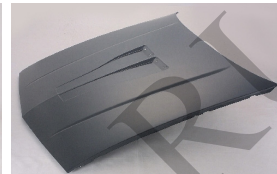

CV20005B

CV20023A

C. Certified Parts * . ADD Products

C	*	ITEM NO.	DESCRIPTION	YEAR	PART NO	PARTS LINK	MEASURE
		CV07080GA	FRT BUMPER GRILLE	87-92	14076058	GM1200323	5 pc / 1.81
		CV10007AR	FENDER RH	82-90	12505804	GM1241119	1 pc / 3.10
		CV10007AL	FENDER LH	82-90	14048365	GM1240111	1 pc / 3.10
		CV10052AR	FENDER RH	91-92	12504344	GM1241117	1 pc / 2.80
		CV10052AL	FENDER LH	91-92	12504345	GM1240117	1 pc / 2.80
C		CV20005A	HOOD	82-92	10064589	GM1230104	1 pc / 6.10
		CV20005B	HOOD	82-84	10107855	GM1230107	1 pc / 6.10
C		CV20023A	HOOD	85-92	10166740	GM1230109	1 pc / 6.80