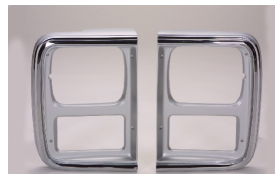

CV07050HBL

CV10055AL