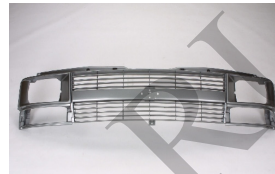

CHEVROLET ASTRO VAN/GMC SAFARI 95-05

CV04038BA

CV04038BB

CV04040BA

CV04084BB

CV07093GA

CV07094GB

CV07114GA