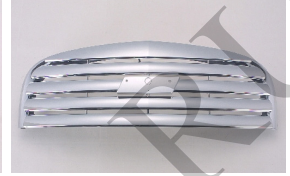

CHEVROLET HHR 06-

CV07158GA

C. Certified Parts * . ADD Products

C	* ITEM NO.	DESCRIPTION		YEAR	PART NO	PARTS LINK	MEASURE
	CV04120BA	FRT BUMPER	MAT-COLOR BLACK	06-		GM1000885	5 pc / 45.77
C	CV04120BB	FRT BUMPER	PRIMED BLACK	06-	15269707	GM1000776	5 pc / 45.77
C	CV04120PA	FRT BUMPER PAD	MAT-COLOR DARK GRAY	06-	22714712	GM1200544	5 pc / 1.20
	CV04120EA	F/B ABSORBER	MAT-WHITE	06-	15798573	GM1070243	1 pc / 1.70
*	CV04177BA	RR BUMPER	MAT-BLACK	06-			/
*	CV04177BB	RR BUMPER	PRIMED BLACK	06-	15276663		/
	CV07158GA	GRILLE	CHROME BRIGHT	06-	15780440	GM1200569	5 pc / 3.22
C	CV10101AR	FENDER RH		06-	15239305	GM1241327	1 pc / 6.50
					15880799		
C	CV10101AL	FENDER LH		06-	15239304	GM1240327	1 pc / 6.50
					15880800		
C	CV20084A	HOOD		06-	15838687	GM1230343	1 pc / 10.00
*	CV67020A	SINGLE FAN ASSY	2.2/2.4L	06-10	(15817306)	GM3115200	1 pc / 2.20
					25784660		

CNO 78-1

ДЛЯ ЗАКАЗА АВТОЗАПЧАСТЕЙ WWW.REFORMAUTO.RU