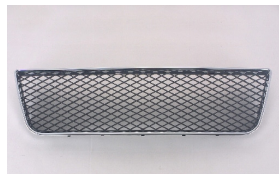

CV07157GA

CV07168GA

CV20083A

C. Certified Parts * . ADD Products

C	* ITEM NO.	DESCRIPTION	YEAR	PART NO	PARTS LINK	MEASURE
	CV04126BA	FRT BUMPER	06-09		GM1000888	1 pc / 5.63
C	CV04126BB	FRT BUMPER	06-09	89025047	GM1000763	1 pc / 5.63
	CV04127BA	FRT BUMPER	06-09		GM1000889	/
C	CV04127BB	FRT BUMPER	06-09	89025048	GM1000764	/
	CV04126EA	F/B ABSORBER	06-09	15886100	GM1070241	5 pc / 21.40
	CV04129EA	R/B ABSORBER	06-09	15262672	GM1170200	5 pc / 4.33
	CV07155GA	GRILLE	06-	10333709	GM1200562	5 pc / 1.66
C	CV07156GA	FRT BUMPER GRILLE	06-09	10333711	GM1036106	5 pc / 2.49
	CV07157GA	FRT BUMPER GRILLE	06-09	10333712	GM1036107	5 pc / 2.49
	CV07168GA	GRILLE	06-09	10333710	GM1200551	5 pc / 1.68
C	CV20083A	HOOD	06-09	89023526	GM1230342	1 pc / 8.00
*	CV66018A	DUAL FAN ASSY	06-08	M:89018696/89018690	GM3115187	1 pc / 2.70
	CV99017CAR	FOG LAMP COVER	06-09	10339893	GM1039103	5 pc / 0.79
*	CV99017CAL	FOG LAMP COVER	06-09	10339892	GM1038103	5 pc / 0.79