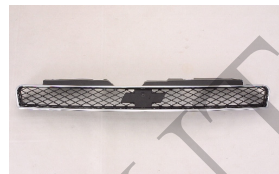

CV07157GA

CV07168GA

CV20083A

C. Certified Parts * . ADD Products

C	* ITEM NO.	DESCRIPTION	YEAR	PART NO	PARTS LINK	MEASURE
	CV04126BA	FRT BUMPER	06-09		GM1000888	1 pc / 5.63
C	CV04126BB	FRT BUMPER	06-09	89025047	GM1000763	1 pc / 5.63
	CV04127BA	FRT BUMPER	06-09		GM1000889	/
C	CV04127BB	FRT BUMPER	06-09	89025048	GM1000764	/
	CV04126EA	F/B ABSORBER	06-09	15886100	GM1070241	5 pc / 21.40
	CV04129EA	R/B ABSORBER	06-09	15262672	GM1170200	5 pc / 4.33
	CV07155GA	GRILLE	06-	10333709	GM1200562	5 pc / 1.66
C	CV07156GA	FRT BUMPER GRILLE	06-09	10333711	GM1036106	5 pc / 2.49
	CV07157GA	FRT BUMPER GRILLE	06-09	10333712	GM1036107	5 pc / 2.49
	CV07168GA	GRILLE	06-09	10333710	GM1200551	5 pc / 1.68
C	CV20083A	HOOD	06-09	89023526	GM1230342	1 pc / 8.00
*	CV66018A	DUAL FAN ASSY	06-08	M:89018696/89018690	GM3115187	1 pc / 2.70
	CV99017CAR	FOG LAMP COVER	06-09	10339893	GM1039103	5 pc / 0.79
*	CV99017CAL	FOG LAMP COVER	06-09	10339892	GM1038103	5 pc / 0.79