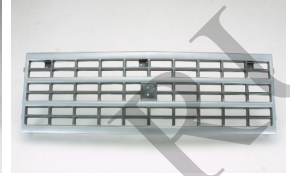

CV07064HAL

CV90003A

C. Certified Parts * . ADD Products

C *	ITEM NO.	DESCRIPTION	YEAR	PART NO	PARTS LINK	MEASURE
	CV07058GA	GRILLE	89-94	15628796	GM1200169	5 pc / 5.49
C	CV07058GB	GRILLE	92-96	15667812	GM1200241	5 pc / 5.50
C	CV07058HAR	H/L DOOR RH	89-91	15628670	GM2513162	5 pc / 1.18
C	CV07058HAL	H/L DOOR LH	89-91	15628669	GM2512161	5 pc / 1.18
C	CV07061GA	GRILLE	89-91	15628795	GM1200322	5 pc / 6.04
	CV07061GZ	GRILLE	89-91			5 pc / 6.04
C	CV07061HAR	H/L DOOR RH	89-91	15628668	GM2513139	5 pc / 1.15
C	CV07061HAL	H/L DOOR LH	89-91	15628667	GM2512139	5 pc / 1.15
	CV07064GA	GRILLE	89-91	15628797	GM1200203	5 pc / 6.00
	CV07064GB	GRILLE	92-96	(15667810)	GM1200360	5 pc / 6.00
				15709687		
C	CV07064HAR	H/L DOOR RH	89-91	15628672	GM2513168	5 pc / 1.05
C	CV07064HAL	H/L DOOR LH	89-91	15628671	GM2512168	5 pc / 1.05
	CV90003A	TAIL GATE	73-91	(14021333)	GM1900102	1 pc / 6.00
				15614462		