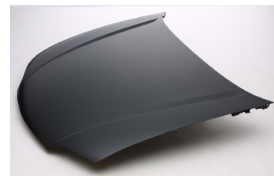

CHEVROLET LUMINA SEDAN 95-01

CV04045BA

CV04045BB

CV10054AL

CV20037A

C. Certified Parts * . ADD Products

C	* ITEM NO.	DESCRIPTION	YEAR	PART NO	PARTS LINK	MEASURE
C	CV04045BA	FRT BUMPER	95-99	10186940	GM1000332	1 pc / 5.00
	CV04045BB	FRT BUMPER	95-99	PERFORMANCE	GM1000655	1 pc / 5.00
C	CV10054AR	FENDER RH	95-01	12520624	GM1241235	1 pc / 2.80
C	CV10054AL	FENDER LH	95-01	12520625	GM1240235	1 pc / 2.80
C	CV20037A	HOOD	95-01	(12518530)	GM1230197	1 pc / 6.20
*	CV37041A	RADIATOR	92-95	52458688	DPI-1348	1 pc / 2.28
*	CV37086A	RADIATOR	94-01	52477027	DPI-2250/2251	1 pc / 3.30
*	CV60005A	RAD FAN ASSY LH	95-99	M:22137318	GM3115115	1 pc / 1.30
*	CV61005A	A/C FAN ASSY RH	95-99	M:22136414	GM3113108	1 pc / 1.30