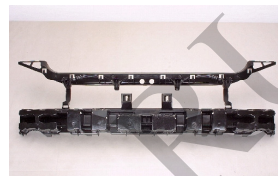

CV04129EA

CV20083A