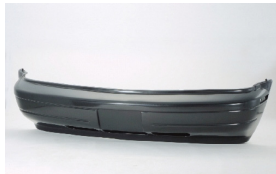

CV04038BB

CV07114GA