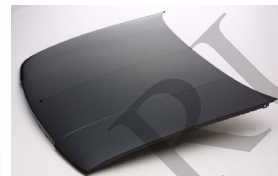

CHEVROLET CAPRICE 91-96

CV20032A

C. Certified Parts * . ADD Products

C	* ITEM NO.	DESCRIPTION	YEAR	PART NO	PARTS LINK	MEASURE
	CV07071GA	GRILLE	91-96	10198193	GM1200244	5 pc / 2.10
		CHRM-PAINTED BLACK		10220510		
C	CV07071GB	GRILLE	91-96	(10100811)	GM1200113	5 pc / 2.35
		CHRM-PAINTED SILVER		10220509		
C	CV07099GA	GRILLE	94-97	10269614	GM1200450	5 pc / 2.53
C	CV10046AR	FENDER RH	91-96	12501860	GM1241116	1 pc / 3.30
C	CV10046AL	FENDER LH	91-96	12501861	GM1240116	1 pc / 3.30
C	CV20032A	HOOD	91-96	10216351	GM1230167	1 pc / 6.50
C	CV20032B	HOOD	94-96	10248301	GM1230214	1 pc / 5.50