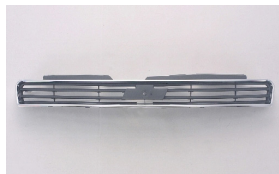

CHEVROLET IMPALA 06-

CV07155GA

C. Certified Parts * . ADD Products

C	* ITEM NO.	DESCRIPTION	YEAR	PART NO	PARTS LINK	MEASURE
	CV04126BA	FRT BUMPER	06-09		GM1000888	1 pc / 5.63
C	CV04126BB	FRT BUMPER	06-09	89025047	GM1000763	1 pc / 5.63
	CV04127BA	FRT BUMPER	06-09		GM1000889	/
C	CV04127BB	FRT BUMPER	06-09	89025048	GM1000764	/
	CV04126EA	F/B ABSORBER	06-09	15886100	GM1070241	5 pc / 21.40
	CV04129EA	R/B ABSORBER	06-09	15262672	GM1170200	5 pc / 4.33
	CV07155GA	GRILLE	06-	10333709	GM1200562	5 pc / 1.66
C	CV07156GA	FRT BUMPER GRILLE	06-09	10333711	GM1036106	5 pc / 2.49
	CV07157GA	FRT BUMPER GRILLE	06-09	10333712	GM1036107	5 pc / 2.49
	CV07168GA	GRILLE	06-09	10333710	GM1200551	5 pc / 1.68
C	CV20083A	HOOD	06-09	89023526	GM1230342	1 pc / 8.00
*	CV66018A	DUAL FAN ASSY	06-08	M:89018696/89018690	GM3115187	1 pc / 2.70
	CV99017CAR	FOG LAMP COVER	06-09	10339893	GM1039103	5 pc / 0.79
*	CV99017CAL	FOG LAMP COVER	06-09	10339892	GM1038103	5 pc / 0.79