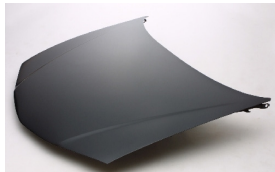

CHEVROLET IMPALA 00-05

CV20056A

C. Certified Parts * . ADD Products

C	* ITEM NO.	DESCRIPTION	YEAR	PART NO	PARTS LINK	MEASURE
	CV04067BA	FRT BUMPER	00-05	PERFORMANCE	GM1000652	1 pc / 6.00
C	CV04067BB	FRT BUMPER	00-05	10291240	GM1000585	3 pc / 32.09
	CV04068BA	RR BUMPER	00-05	PERFORMANCE	GM1100652	1 pc / 5.50
C	CV04068BB	RR BUMPER	00-05	10291241	GM1100579	3 pc / 40.33
C	CV07110GA	GRILLE	00-05	10289769	GM1200428	5 pc / 1.93
C	* CV07110GZ	GRILLE	00-05			5 pc / 1.93
C	CV10077AR	FENDER RH	00-05	88957104	GM1241273	1 pc / 3.40
				89025178		
C	CV10077AL	FENDER LH	00-05	88957105	GM1240273	1 pc / 3.40
				89025179		
C	CV20056A	HOOD	00-05	19120224	GM1230238	1 pc / 6.30
*	CV66009A	DUAL FAN ASSY	00-03	89022511	GM3115122	1 pc / 2.70
		3.4/3.8L V6 Std/Hvy Duty		89022512		
*	CV66009B	DUAL FAN ASSY	04-	M:88987272/88987271	GM3115180	1 pc / 2.70
		3.4/3.8L, GRAN PRI '05-'08 3.8L				
	CV99006A	F/B SUPPORT	00-05	10289700	GM1041114	5 pc / 2.10