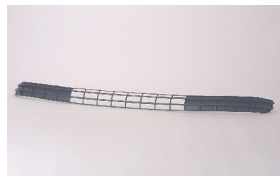

CV07147GA

CV07162MA