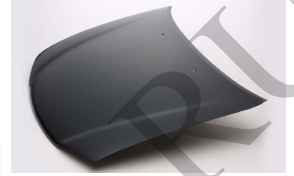

CV20051A

C. Certified Parts * . ADD Products

C	* ITEM NO.	DESCRIPTION	YEAR	PART NO	PARTS LINK	MEASURE
	CV04064BA	FRT BUMPER MAT-COLOR BLACK	98-02	PERFORMANCE	GM1000606	1 pc / 4.50
C	CV04064BB	FRT BUMPER PRIMED BLACK	98-02	94857148	GM1000558	5 pc / 31.80
C	CV04065BB	RR BUMPER PRIMED BLACK	98-02	94857165	GM1100561	5 pc / 24.20
C	CV10072AR	FENDER RH	98-02	94857068	GM1241266	1 pc / 2.00
C	CV10072AL	FENDER LH	98-02	94857069	GM1240266	1 pc / 2.00
C	CV20051A	HOOD	98-02	94857057	GM1230230	1 pc / 5.10