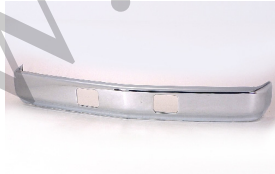

**CHEVROLET CHEVY C10-30/BLAZER 88-00
JIMMY/GMC C15-35 LIGHT TRUCK**

CV40039G

C. Certified Parts * . ADD Products

C	* ITEM NO.	DESCRIPTION	YEAR	PART NO	PARTS LINK	MEASURE
C	CV05008VA	FRT BUMPER FILLER	88-93	12375174	GM1087179	5 pc / 1.84
	CV05008VB	FRT BUMPER FILLER	88-93		GM1087241	5 pc / 1.84
C	CV05009VA	FRT BUMPER FILLER	94-02	12376285	GM1087180	5 pc / 5.83
	CV05009VB	FRT BUMPER FILLER	94-02		GM1087242	5 pc / 5.83

CNO104-1

ДЛЯ ЗАКАЗА АВТОЗАПЧАСТЕЙ WWW.REFORMAUTO.RU