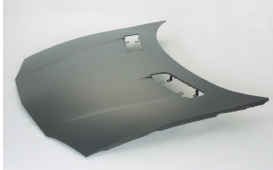

CV20005B

CV20023A

C. Certified Parts * . ADD Products

C	*	ITEM NO.	DESCRIPTION	YEAR	PART NO	PARTS LINK	MEASURE
		CV07080GA	FRT BUMPER GRILLE	87-92	14076058	GM1200323	5 pc / 1.81
		CV10007AR	FENDER RH	82-90	12505804	GM1241119	1 pc / 3.10
		CV10007AL	FENDER LH	82-90	14048365	GM1240111	1 pc / 3.10
		CV10052AR	FENDER RH	91-92	12504344	GM1241117	1 pc / 2.80
		CV10052AL	FENDER LH	91-92	12504345	GM1240117	1 pc / 2.80
C		CV20005A	HOOD	82-92	10064589	GM1230104	1 pc / 6.10
		CV20005B	HOOD	82-84	10107855	GM1230107	1 pc / 6.10
C		CV20023A	HOOD	85-92	10166740	GM1230109	1 pc / 6.80

CV20052A

C. Certified Parts * . ADD Products

C	* ITEM NO.	DESCRIPTION	YEAR	PART NO	PARTS LINK	MEASURE
C	CV01001AR	FENDER RH	93-97	10284966	GM1241245	1 pc / 2.73
				10254136		
C	CV01001AL	FENDER LH	93-97	10284967	GM1240245	1 pc / 2.73
				10254137		
	CV04108BA	FRT BUMPER	93-97			5 pc / 45.25
C	CV04108BB	FRT BUMPER	93-97	10248139	GM1000157	5 pc / 45.25
C	CV04063BA	RR BUMPER	93-02	10231299	GM1100156	1 pc / 6.50
	CV04063BB	RR BUMPER	93-02	PERFORMANCE		1 pc / 6.50
	CV04066BA	FRT BUMPER	98-02	10272188	GM1000547	5 pc / 44.64
	CV04066BB	FRT BUMPER	98-02	PERFORMANCE	GM1000634	1 pc / 6.00
C	CV05007VA	FRT BUMPER AIR DAM	93-97	12530101	GM1090339	5 pc / 9.00
C	CV20036A	HOOD	93-97	(10132699)	GM1230196	1 pc / 5.60
				10237181		
C	CV20052A	HOOD	98-99	(10269571)	GM1230229	1 pc / 6.30
		W/O SS PKG		10438613		