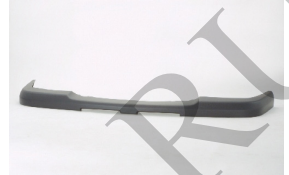

CV04094PA

CV04096BA