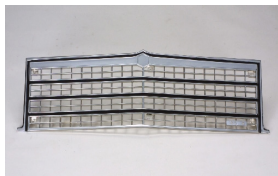

CHEVROLET MALIBU 79-87

CV07020GA

C. Certified Parts * . ADD Products

C	* ITEM NO.	DESCRIPTION	YEAR	PART NO	PARTS LINK	MEASURE
	CV07019GA	GRILLE	78-	463523	GM1200204	5 pc / 2.43
	CV07020GA	GRILLE	79-	475678	GM1200206	5 pc / 1.90
	CV07031GA	GRILLE	81-87	14017649	GM1200199	5 pc / 2.30
	CV07032GA	GRILLE	82-87	14034154	GM1200167	5 pc / 2.14
	CV07032HAR	H/L DOOR RH	82-87	14034156	GM2513137	5 pc / 1.00
	CV07032HAL	H/L DOOR LH	82-87	14034155	GM2512137	5 pc / 1.00