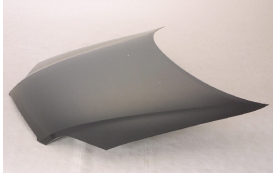

C. Certified Parts * . ADD Products

C	* ITEM NO.	DESCRIPTION	YEAR	PART NO	PARTS LINK	MEASURE
	CV04113BA	FRT BUMPER	04-06		GM1000881	5 pc / 32.26
C	CV04113BB	FRT BUMPER	04-08	96542983	GM1000728	5 pc / 32.71
	* CV04174BA	RR BUMPER	04-06			/
	* CV04174BB	RR BUMPER	04-06	96403752		/
C	CV07154GA	GRILLE	04-06	96492232	GM1200559	5 pc / 1.54
C	CV10097AR	FENDER RH	04-07	96540888	GM1241317	1 pc / 1.50
C	CV10097AL	FENDER LH	04-07	96540887	GM1240317	1 pc / 1.50
	CV10097BR	FENDER RH	04-	PERFORMANCE		1 pc / 1.50
	CV10097BL	FENDER LH	04-	PERFORMANCE		1 pc / 1.50
C	CV20080A	HOOD	04-06	96297541	GM1230336	1 pc / 3.90
	CV20080B	HOOD	04-06	A96540894		1 pc / 3.90
	* CV67015A	SINGLE FAN ASSY	05-08	96536666	GM3117106	1 pc / 1.90