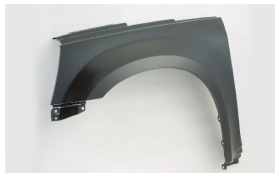

CHEVROLET EQUINOX 05-09

CV10095AL

C. Certified Parts * . ADD Products

C	* ITEM NO.	DESCRIPTION	YEAR	PART NO	PARTS LINK	MEASURE
	CV04114BA	FRT BUMPER				5 pc / 49.58
C	CV04114BB	FRT BUMPER				5 pc / 49.58
	CV04115BA	FRT BUMPER				1 pc / 4.50
	CV04115BB	FRT BUMPER				1 pc / 4.50
	CV04124BA	RR BUMPER				5 pc / 43.90
	CV04124BB	RR BUMPER				5 pc / 43.90
C	CV04125BA	RR BUMPER				5 pc / 43.90
	CV04114EA	F/B ABSORBER				1 pc / 2.00
	CV04157BA	FRT BUMPER				5 pc / 41.85
C	CV04157BB	FRT BUMPER				5 pc / 41.85
C	CV04158BA	FRT BUMPER LOWER				5 pc / 12.08
C	CV07149GA	GRILLE				5 pc / 2.79
	CV07149MA	GRILLE MLDG				5 pc / 5.00
C	CV10095AR	FENDER RH				1 pc / 2.30
				(15210723)		
C	CV10095AL	FENDER LH				1 pc / 2.30
				(15210724)		
C	CV10095BR	FENDER RH				1 pc / 2.30
		W/O ANT HOLE				

CNO 76-1

ДЛЯ ЗАКАЗА АВТОЗАПЧАСТЕЙ WWW.REFORMAUTO.RU