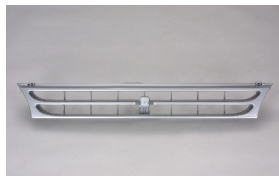

CHEVROLET GEO PRIZM 89-97

CV07049GA

C. Certified Parts * . ADD Products

C	* ITEM NO.	DESCRIPTION	YEAR	PART NO	PARTS LINK	MEASURE
C	CV07087GA	GRILLE PAINTED BLACK	93-97	94852384	GM1200343	5 pc / 0.97
	CV07049GA	GRILLE PAINTED GRAY	89-90	94846045	GM1200164	5 pc / 1.10
	CV07049GB	GRILLE PAINTED WHITE&BLACK	89-90	94846931	GM1200165	5 pc / 1.10
C	CV10057AR	FENDER RH	93-97	94851994	GM1241204	1 pc / 2.60
C	CV10057AL	FENDER LH	93-97	94851995	GM1240190	1 pc / 2.60
C	CV20039A	HOOD	93-97	94851993	GM1230201	1 pc / 5.00

CNO 93-1

ДЛЯ ЗАКАЗА АВТОЗАПЧАСТЕЙ WWW.REFORMAUTO.RU