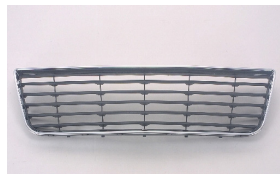

CV07157GA

CV07168GA

CV20083A

C. Certified Parts * . ADD Products

C	* ITEM NO.	DESCRIPTION	YEAR	PART NO	PARTS LINK	MEASURE
	CV04126BA	FRT BUMPER	06-09		GM1000888	1 pc / 5.63
C	CV04126BB	FRT BUMPER	06-09	89025047	GM1000763	1 pc / 5.63
	CV04127BA	FRT BUMPER	06-09		GM1000889	/
C	CV04127BB	FRT BUMPER	06-09	89025048	GM1000764	/
	CV04126EA	F/B ABSORBER	06-09	15886100	GM1070241	5 pc / 21.40
	CV04129EA	R/B ABSORBER	06-09	15262672	GM1170200	5 pc / 4.33
	CV07155GA	GRILLE	06-	10333709	GM1200562	5 pc / 1.66
C	CV07156GA	FRT BUMPER GRILLE	06-09	10333711	GM1036106	5 pc / 2.49
	CV07157GA	FRT BUMPER GRILLE	06-09	10333712	GM1036107	5 pc / 2.49
	CV07168GA	GRILLE	06-09	10333710	GM1200551	5 pc / 1.68
C	CV20083A	HOOD	06-09	89023526	GM1230342	1 pc / 8.00
*	CV66018A	DUAL FAN ASSY	06-08	M:89018696/89018690	GM3115187	1 pc / 2.70
	CV99017CAR	FOG LAMP COVER	06-09	10339893	GM1039103	5 pc / 0.79
*	CV99017CAL	FOG LAMP COVER	06-09	10339892	GM1038103	5 pc / 0.79