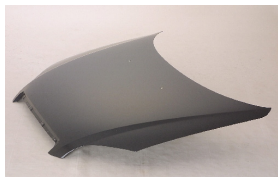

C. Certified Parts * . ADD Products

C	* ITEM NO.	DESCRIPTION	YEAR	PART NO	PARTS LINK	MEASURE
	CV04113BA	FRT BUMPER	04-06		GM1000881	5 pc / 32.26
C	CV04113BB	FRT BUMPER	04-08	96542983	GM1000728	5 pc / 32.71
	* CV04174BA	RR BUMPER	04-06			/
	* CV04174BB	RR BUMPER	04-06	96403752		/
C	CV07154GA	GRILLE	04-06	96492232	GM1200559	5 pc / 1.54
C	CV10097AR	FENDER RH	04-07	96540888	GM1241317	1 pc / 1.50
C	CV10097AL	FENDER LH	04-07	96540887	GM1240317	1 pc / 1.50
	CV10097BR	FENDER RH	04-	PERFORMANCE		1 pc / 1.50
	CV10097BL	FENDER LH	04-	PERFORMANCE		1 pc / 1.50
C	CV20080A	HOOD	04-06	96297541	GM1230336	1 pc / 3.90
	CV20080B	HOOD	04-06	A96540894		1 pc / 3.90
	* CV67015A	SINGLE FAN ASSY	05-08	96536666	GM3117106	1 pc / 1.90

CHEVROLET AVEO 07-

CV04142BB

CV07178GA

CV07178MA

CV10105AL

CV10105BL

CV20088A

C. Certified Parts * . ADD Products