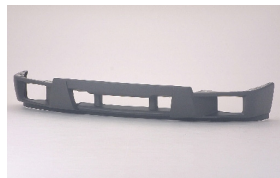

CV04102BB

CV07145MA