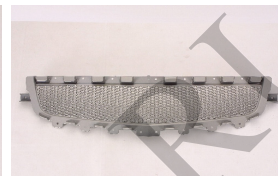

CHEVROLET MALIBU 08-

CV07187GB

C. Certified Parts * . ADD Products

C	* ITEM NO.	DESCRIPTION	YEAR	PART NO	PARTS LINK	MEASURE		
	* CV04167BB	FRT BUMPER		PRIMED BLACK	08-	25905354	GM1000858	/
	* CV04168BA	RR BUMPER		MAT-BLACK	08-			1 pc / 5.27
	* CV04168BB	RR BUMPER		PRIMED BLACK	08-	25919219	GM1100816	1 pc / 5.27
C	* CV05034VA	RR BUMPER APRON		MAT-DARK GRAY W/1 EXHAUST HOLE	08-	15831262	GM1195110	5 pc / 4.33
	* CV05035VA	RR BUMPER APRON		MAT-DARK GRAY W/2 EXHAUST HOLE	08-	15831263	GM1195111	5 pc / 4.33
	* CV07185GA	GRILLE COVER		MAT-BLACK	08-	15823700	GM1223104	5 pc / 2.24
	* CV07186MA	UPPER GRILLE MLDG		CHROME BRIGHT	08-	15823701	GM1210114	5 pc / 2.09
C	* CV07187GA	CENTER GRILLE		MAT-BLACK	08-	25784042	GM1200600	5 pc / 2.20
	* CV07187GB	CENTER GRILLE		PAINTED-SILVER GRAY	08-	25784044	GM1200606	5 pc / 2.20
	* CV07187MA	CENTER GRILLE MLDG		CHROME BRIGHT	08-	25784043	GM1210115	5 pc / 3.10
	* CV07184GA	FRT BUMPER GRILLE		MAT-BLACK	08-	15823704	GM1036119	5 pc / 0.92
C	* CV07186GA	UPPER GRILLE		MAT-DARK GRAY	08-	15823699	GM1200601	5 pc / 2.71
	* CV07186GB	UPPER GRILLE		PAINTED SILVER GRAY	08-	15899022	GM1200603	5 pc / 2.71
	* CV66016A	DUAL FAN ASSY		G6 '06-'07 2.4L,AURA '08 2.4L	04-08	15788745	GM3115178	1 pc / 2.10
	* PT66003A	DUAL FAN ASSY		'6-'8 3.9L,MLBU '07-'09 3.5L..	06-09	22719384	GM3010508	1 pc / 2.10