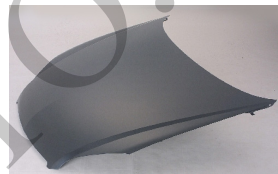

CV07157GA

CV07168GA

CV20083A

C. Certified Parts * . ADD Products

C	* ITEM NO.	DESCRIPTION	YEAR	PART NO	PARTS LINK	MEASURE
	CV04126BA	FRT BUMPER	06-09		GM1000888	1 pc / 5.63
C	CV04126BB	FRT BUMPER	06-09	89025047	GM1000763	1 pc / 5.63
	CV04127BA	FRT BUMPER	06-09		GM1000889	/
C	CV04127BB	FRT BUMPER	06-09	89025048	GM1000764	/
	CV04126EA	F/B ABSORBER	06-09	15886100	GM1070241	5 pc / 21.40
	CV04129EA	R/B ABSORBER	06-09	15262672	GM1170200	5 pc / 4.33
	CV07155GA	GRILLE	06-	10333709	GM1200562	5 pc / 1.66
C	CV07156GA	FRT BUMPER GRILLE	06-09	10333711	GM1036106	5 pc / 2.49
	CV07157GA	FRT BUMPER GRILLE	06-09	10333712	GM1036107	5 pc / 2.49
	CV07168GA	GRILLE	06-09	10333710	GM1200551	5 pc / 1.68
C	CV20083A	HOOD	06-09	89023526	GM1230342	1 pc / 8.00
*	CV66018A	DUAL FAN ASSY	06-08	M:89018696/89018690	GM3115187	1 pc / 2.70
	CV99017CAR	FOG LAMP COVER	06-09	10339893	GM1039103	5 pc / 0.79
*	CV99017CAL	FOG LAMP COVER	06-09	10339892	GM1038103	5 pc / 0.79