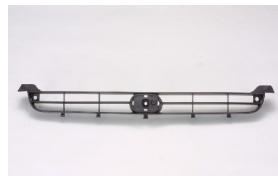

CHEVROLET GEO PRIZM 89-97

CV07087GA

C. Certified Parts * . ADD Products

C	* ITEM NO.	DESCRIPTION	YEAR	PART NO	PARTS LINK	MEASURE
C	CV07087GA	GRILLE PAINTED BLACK	93-97	94852384	GM1200343	5 pc / 0.97
	CV07049GA	GRILLE PAINTED GRAY	89-90	94846045	GM1200164	5 pc / 1.10
	CV07049GB	GRILLE PAINTED WHITE&BLACK	89-90	94846931	GM1200165	5 pc / 1.10
C	CV10057AR	FENDER RH	93-97	94851994	GM1241204	1 pc / 2.60
C	CV10057AL	FENDER LH	93-97	94851995	GM1240190	1 pc / 2.60
C	CV20039A	HOOD	93-97	94851993	GM1230201	1 pc / 5.00

CNO 93-1

ДЛЯ ЗАКАЗА АВТОЗАПЧАСТЕЙ WWW.REFORMAUTO.RU