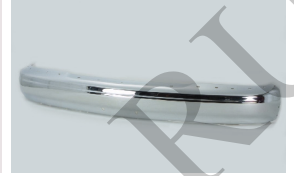

CHEVROLET VAN/GMC SAVANA 96-02

CV40129A

C. Certified Parts * . ADD Products

C	* ITEM NO.	DESCRIPTION	YEAR	PART NO	PARTS LINK	MEASURE
C	CV07096GA	GRILLE PAINTED SILVER GRAY	96-02	15037241	GM1200384	5 pc / 20.69
C	CV07097GA	GRILLE CHRM-PAINTED SILVER GRAY	96-02	15037242	GM1200382	5 pc / 19.71
C	CV10064AR	FENDER RH	96-02	12549270	GM1241258	1 pc / 2.60
C	CV10064AL	FENDER LH	96-02	12549269	GM1240258	1 pc / 2.60
C	CV20048A	HOOD	96-02	12549271	GM1230225	1 pc / 5.30
	CV40129A	FT BUMPER W/MOLDING HOLE (CHROME)	96-02	15075735	GM1002414	1 pc / 7.40
				15971037		
	CV40129B	FT BUMPER W/O MOLDING HOLE (EDP)	96-02	15075738	GM1002810	1 pc / 7.40
				15971036		
	CV44134A	FT BUMPER REINFORCEMENT	96-02	15770660	GM1006379	1 pc / 1.90
				15954615		
*	CV62005CU	FAN SHROUD UP 4.3L	96-05	15761953	GM3110110	1 pc / 2.90
*	CV62005CW	FAN SHROUD LOW 4.3L	96-05	15149564	GM3110113	1 pc / 1.20