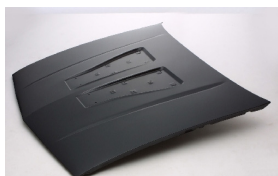

CV20005B

CV20023A

C. Certified Parts * . ADD Products

C	*	ITEM NO.	DESCRIPTION	YEAR	PART NO	PARTS LINK	MEASURE
		CV07080GA	FRT BUMPER GRILLE	87-92	14076058	GM1200323	5 pc / 1.81
		CV10007AR	FENDER RH	82-90	12505804	GM1241119	1 pc / 3.10
		CV10007AL	FENDER LH	82-90	14048365	GM1240111	1 pc / 3.10
		CV10052AR	FENDER RH	91-92	12504344	GM1241117	1 pc / 2.80
		CV10052AL	FENDER LH	91-92	12504345	GM1240117	1 pc / 2.80
C		CV20005A	HOOD	82-92	10064589	GM1230104	1 pc / 6.10
		CV20005B	HOOD	82-84	10107855	GM1230107	1 pc / 6.10
C		CV20023A	HOOD	85-92	10166740	GM1230109	1 pc / 6.80