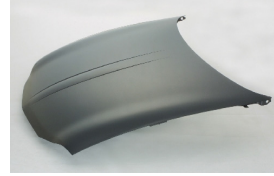

CHEVROLET MONTE CARLO 00-05

CV20060A

C. Certified Parts * . ADD Products

C	* ITEM NO.	DESCRIPTION	YEAR	PART NO	PARTS LINK	MEASURE
	CV04085BA	FRT BUMPER	00-05		GM1000566	3 pc / 33.28
		MAT-COLOR W/O F.L.H DK GRAY				
C	CV04085BB	FRT BUMPER	00-05	10434358	GM1000587	3 pc / 33.28
		PARTIAL-PRIMED W/O F.L.H BLACK				
C	CV10081AR	FENDER RH	00-05	(12455069)	GM1241279	1 pc / 2.80
		.		89025176		
C	CV10081AL	FENDER LH	00-05	(12455070)	GM1240279	1 pc / 2.80
		.		89025177		
C	CV20060A	HOOD	00-05	(12455066)	GM1230254	1 pc / 6.50
		.		19120222		
	* BK37018A	RADIATOR	00-05	52478254	DPI-2343	1 pc / 3.30
		V6/3.0/3.8 1ROW 24mm A/T P/A				
	* CV66009B	DUAL FAN ASSY	04-	M:88987272/88987271	GM3115180	1 pc / 2.70
		3.4/3.8L,GRAN PRI '05-'08 3.8L				
	CV99007A	F/B SUPPORT	00-05	10433802	GM1041116	5 pc / 2.90
		MAT-WHITE				

CNO 89-1

ДЛЯ ЗАКАЗА АВТОЗАПЧАСТЕЙ WWW.REFORMAUTO.RU