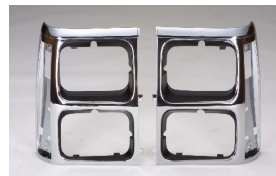

AM07007HAL