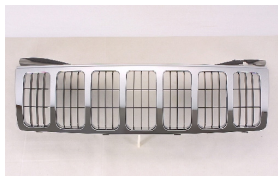

JEEP GRAND CHEROKEE 05-10

AM07020GA

C. Certified Parts * . ADD Products

C	* ITEM NO.	DESCRIPTION	YEAR	PART NO	PARTS LINK	MEASURE
	* AM04038BA	FRT BUMPER				/
	* AM04038BB	FRT BUMPER				/
C	AM05002VA	FRT BUMPER APRON				5 pc / 4.77
	* AM05003VA	FRT BUMPER APRON				/
	* AM05003VB	FRT BUMPER APRON				/
	AM07021GA	FRT BUMPER GRILLE				5 pc / 1.60
	AM07022GA	FRT BUMPER GRILLE				5 pc / 1.79
	AM07020GA	GRILLE				5 pc / 8.24
C	AM07020GB	GRILLE				5 pc / 8.24
C	AM07025GA	GRILLE				5 pc / 10.15
C	AM07025GB	GRILLE				5 pc / 10.15
C	AM07026GA	GRILLE				5 pc / 10.15
C	AM10016AR	FENDER RH				1 pc / 2.50
C	AM10016AL	FENDER LH				1 pc / 2.50
	AM10016BR	FENDER RH				1 pc / 2.50
C	AM20015A	HOOD				1 pc / 4.50
	* AM20015B	HOOD				1 pc / 4.50
	* AM62004A	FAN SHROUD				1 pc / 3.63
				5143209AC		
	* AM67004A	SINGLE FAN ASSY				1 pc / 4.90
	* AM67004B	SINGLE FAN ASSY				1 pc / 1.90
	* AM67007A	SINGLE FAN ASSY				1 pc / 4.90
	AM99005CAR	FOG LAMP COVER				5 pc / 0.36