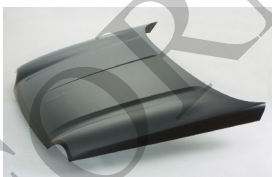

AM10015AL

AM10018AL

AM20014A

AM20014B

AM99002CAL

C. Certified Parts * . ADD Products

C *	ITEM NO.	DESCRIPTION	YEAR	PART NO	PARTS LINK	MEASURE
	AM04017BA	FRT BUMPER MAT-CLR W/O COVER HOLE BLACK	02-04		CH1000380	5 pc / 29.81
C	AM04017BB	FRT BUMPER PRIMED W/O COVER HOLE BLACK	02-04	5066606AA	CH1000334	5 pc / 29.81
C	AM04017BC	FRT BUMPER PRIMED W/COVER HOLE BLACK	02-04	5073488AB	CH1000335	5 pc / 29.81
	AM04017EA	FRT B/P ABSORBER MAT-COLOR BLACK	02-04	55156042AC	CH1070127	5 pc / 11.44
C	AM04018BA	FRT BUMPER MAT-COLOR DARK GRAY	02-04	5GJ63HS5AB	CH1000367	5 pc / 29.81
C	AM04027BA	FRT BUMPER MAT-COLOR W/O TOW HOOK.H GRAY	05-07	5JG89BDLAB	CH1000458	5 pc / 31.56
C	AM04027BB	FRT BUMPER MAT-COLOR W/TOW HOOK.H DK GRAY	05-07	5JG91CD7AB	CH1000454	5 pc / 31.56
C	AM04028BC	FRT BUMPER PRIMED W/TOW HOOK HOLE BLACK	05-07	5JG93TZZAD	CH1000868	5 pc / 31.56
C	AM04028BD	FRT BUMPER PRIMED W/O TOW HOOK HOLE BLACK	05-07	5JJ07TZZAD	CH1000869	5 pc / 31.56
	AM07015GA	GRILLE MAT-GRAY	02-04	5072207AA	CH1200232	5 pc / 7.99
	AM07015GZ	GRILLE CHROME BRIGHT	02-04		CH1200256	5 pc / 8.38
	AM07016GA	GRILLE INNER MAT-COLOR BLACK	02-04	55156609AA	CH1200243	5 pc / 3.03
	AM07016GZ	FRT INNER GRILLE CHROME BRIGHT	02-04		CH1200266	5 pc / 3.03
C	AM07019GA	GRILLE MAT-COLOR W/CHRM FRAME BLACK	05-07	55156805AC	CH1200289	5 pc / 10.44