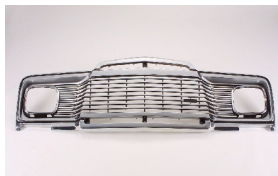

JEEP 10/20/40 WAGONEER/CHEROKEE 79-91

AM07001GA

C. Certified Parts * . ADD Products

C	* ITEM NO.	DESCRIPTION	YEAR	PART NO	PARTS LINK	MEASURE
	AM07001GA	GRILLE	79-91	J5465070	CH1200170	5 pc / 12.70
	AM07008GA	FRT INR GRILLE	81-91	55007703	CH1200166	5 pc / 3.30
	AM07008MA	GRILLE FRAME	81-91	55007704	CH1200184	5 pc / 11.20
				55029548