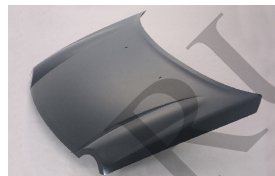

JEEP COMPASS 07-

AM04033BA

AM04033BB

AM07027GA

AM10019AL

AM20017A

C. Certified Parts * . ADD Products

C	* ITEM NO.	DESCRIPTION	YEAR	PART NO	PARTS LINK	MEASURE
	AM04033BA	FRT BUMPER	07-09			1 pc / 6.80
C	AM04033BB	FRT BUMPER	07-09	68002271AB	CH1000905	1 pc / 6.80
C	AM07027GA	GRILLE	07-09	YS24XXXAA	CH1200319	5 pc / 1.58
C	AM10019AR	FENDER RH	07-	5115662AB	CH1241253	1 pc / 3.50
				5115662AC		
C	AM10019AL	FENDER LH	07-	5115663AB	CH1240253	1 pc / 3.50
				5115663AC		
C	AM20017A	HOOD	07-	5074926AD	CH1230253	1 pc / 5.80