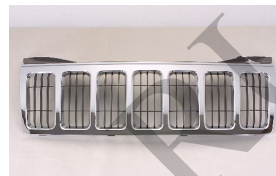

JEEP GRAND CHEROKEE 05-10

AM07025GA

C. Certified Parts * . ADD Products

C	* ITEM NO.	DESCRIPTION	YEAR	PART NO	PARTS LINK	MEASURE
	* AM04038BA	FRT BUMPER				/
	* AM04038BB	FRT BUMPER				/
C	AM05002VA	FRT BUMPER APRON				5 pc / 4.77
	* AM05003VA	FRT BUMPER APRON				/
	* AM05003VB	FRT BUMPER APRON				/
	AM07021GA	FRT BUMPER GRILLE				5 pc / 1.60
	AM07022GA	FRT BUMPER GRILLE				5 pc / 1.79
	AM07020GA	GRILLE				5 pc / 8.24
C	AM07020GB	GRILLE				5 pc / 8.24
C	AM07025GA	GRILLE				5 pc / 10.15
C	AM07025GB	GRILLE				5 pc / 10.15
C	AM07026GA	GRILLE				5 pc / 10.15
C	AM10016AR	FENDER RH				1 pc / 2.50
C	AM10016AL	FENDER LH				1 pc / 2.50
	AM10016BR	FENDER RH				1 pc / 2.50
C	AM20015A	HOOD				1 pc / 4.50
	* AM20015B	HOOD				1 pc / 4.50
	* AM62004A	FAN SHROUD				1 pc / 3.63
				5143209AC		
	* AM67004A	SINGLE FAN ASSY				1 pc / 4.90
	* AM67004B	SINGLE FAN ASSY				1 pc / 1.90
	* AM67007A	SINGLE FAN ASSY				1 pc / 4.90
	AM99005CAR	FOG LAMP COVER				5 pc / 0.36