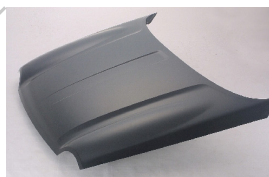

AM10015AL

AM10018AL

AM20014A

AM20014B

AM99002CAL

C. Certified Parts * . ADD Products

C *	ITEM NO.	DESCRIPTION	YEAR	PART NO	PARTS LINK	MEASURE
	AM04017BA	FRT BUMPER MAT-CLR W/O COVER HOLE BLACK	02-04		CH1000380	5 pc / 29.81
C	AM04017BB	FRT BUMPER PRIMED W/O COVER HOLE BLACK	02-04	5066606AA	CH1000334	5 pc / 29.81
C	AM04017BC	FRT BUMPER PRIMED W/COVER HOLE BLACK	02-04	5073488AB	CH1000335	5 pc / 29.81
	AM04017EA	FRT B/P ABSORBER MAT-COLOR BLACK	02-04	55156042AC	CH1070127	5 pc / 11.44
C	AM04018BA	FRT BUMPER MAT-COLOR DARK GRAY	02-04	5GJ63HS5AB	CH1000367	5 pc / 29.81
C	AM04027BA	FRT BUMPER MAT-COLOR W/O TOW HOOK.H GRAY	05-07	5JG89BDLAB	CH1000458	5 pc / 31.56
C	AM04027BB	FRT BUMPER MAT-COLOR W/TOW HOOK.H DK GRAY	05-07	5JG91CD7AB	CH1000454	5 pc / 31.56
C	AM04028BC	FRT BUMPER PRIMED W/TOW HOOK HOLE BLACK	05-07	5JG93TZZAD	CH1000868	5 pc / 31.56
C	AM04028BD	FRT BUMPER PRIMED W/O TOW HOOK HOLE BLACK	05-07	5JJ07TZZAD	CH1000869	5 pc / 31.56
	AM07015GA	GRILLE MAT-GRAY	02-04	5072207AA	CH1200232	5 pc / 7.99
	AM07015GZ	GRILLE CHROME BRIGHT	02-04		CH1200256	5 pc / 8.38
	AM07016GA	GRILLE INNER MAT-COLOR BLACK	02-04	55156609AA	CH1200243	5 pc / 3.03
	AM07016GZ	FRT INNER GRILLE CHROME BRIGHT	02-04		CH1200266	5 pc / 3.03
C	AM07019GA	GRILLE MAT-COLOR W/CHRM FRAME BLACK	05-07	55156805AC	CH1200289	5 pc / 10.44