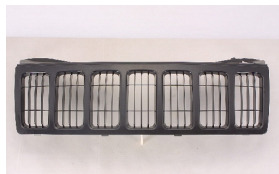

JEEP GRAND CHEROKEE 99-04

C. Certified Parts * . ADD Products

C	* ITEM NO.	DESCRIPTION	YEAR	PART NO	PARTS LINK	MEASURE
*	AM37010A	RADIATOR L6 /4.0 1ROW 24mm A/T P/A	99-04	52079428	DPI-2262	1 pc / 3.89
*	AM37011A	RADIATOR V8 /4.7 1ROW 24mm A/T P/A	99-00	52079425	DPI-2263	1 pc / 3.89
*	AM39005A	CONDENSER PFC	99-03	55115918AB	DPI-4925	1 pc / 1.50
*	AM62003A	FAN SHROUD 4.0L	99-04	52079489AB	CH3110111	1 pc / 2.88
*	AM67003A	SINGLE FAN ASSY Fan&Motor W/o Towing	99-03	52079528AB	CH3116115	1 pc / 1.90
*	AM67003B	SINGLE FAN ASSY 4.0L W/O TOWING W/SHROUD	99-03	M:52079528AB/S:5143205	CH3115110	1 pc / 4.90
	AM99001PA	RR STEP PAD MAT-COLOR BLACK	99-03	(55155515)	CH1191102	5 pc / 3.20
				5515573AA		

JEEP GRAND CHEROKEE 05-10

AM05002VA

AM07020GA

AM07021GA

AM07022GA

AM07025GA

AM07025GB

AM07026GA