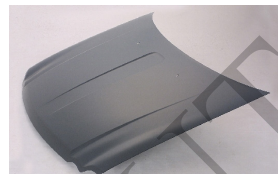

AM20015A

C. Certified Parts * . ADD Products

C	* ITEM NO.	DESCRIPTION	YEAR	PART NO	PARTS LINK	MEASURE
	* AM04038BA	FRT BUMPER				/
	* AM04038BB	FRT BUMPER				/
C	AM05002VA	FRT BUMPER APRON				5 pc / 4.77
	* AM05003VA	FRT BUMPER APRON				/
	* AM05003VB	FRT BUMPER APRON				/
	AM07021GA	FRT BUMPER GRILLE				5 pc / 1.60
	AM07022GA	FRT BUMPER GRILLE				5 pc / 1.79
	AM07020GA	GRILLE				5 pc / 8.24
C	AM07020GB	GRILLE				5 pc / 8.24
C	AM07025GA	GRILLE				5 pc / 10.15
C	AM07025GB	GRILLE				5 pc / 10.15
C	AM07026GA	GRILLE				5 pc / 10.15
C	AM10016AR	FENDER RH				1 pc / 2.50
C	AM10016AL	FENDER LH				1 pc / 2.50
	AM10016BR	FENDER RH				1 pc / 2.50
C	AM20015A	HOOD				1 pc / 4.50
	* AM20015B	HOOD				1 pc / 4.50
	* AM62004A	FAN SHROUD				1 pc / 3.63
				5143209AC		
	* AM67004A	SINGLE FAN ASSY				1 pc / 4.90
	* AM67004B	SINGLE FAN ASSY				1 pc / 1.90
	* AM67007A	SINGLE FAN ASSY				1 pc / 4.90
	AM99005CAR	FOG LAMP COVER				5 pc / 0.36