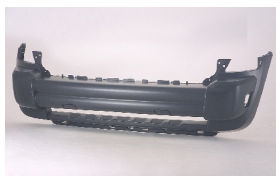

JEEP LIBERTY 02-07

AM04027BA

C. Certified Parts * . ADD Products

C *	ITEM NO.	DESCRIPTION	YEAR	PART NO	PARTS LINK	MEASURE
	AM04017BA	FRT BUMPER MAT-CLR W/O COVER HOLE BLACK	02-04		CH1000380	5 pc / 29.81
C	AM04017BB	FRT BUMPER PRIMED W/O COVER HOLE BLACK	02-04	5066606AA	CH1000334	5 pc / 29.81
C	AM04017BC	FRT BUMPER PRIMED W/COVER HOLE BLACK	02-04	5073488AB	CH1000335	5 pc / 29.81
	AM04017EA	FRT B/P ABSORBER MAT-COLOR BLACK	02-04	55156042AC	CH1070127	5 pc / 11.44
C	AM04018BA	FRT BUMPER MAT-COLOR DARK GRAY	02-04	5GJ63HS5AB	CH1000367	5 pc / 29.81
C	AM04027BA	FRT BUMPER MAT-COLOR W/O TOW HOOK.H GRAY	05-07	5JG89BDLAB	CH1000458	5 pc / 31.56
C	AM04027BB	FRT BUMPER MAT-COLOR W/TOW HOOK.H DK GRAY	05-07	5JG91CD7AB	CH1000454	5 pc / 31.56
C	AM04028BC	FRT BUMPER PRIMED W/TOW HOOK HOLE BLACK	05-07	5JG93TZZAD	CH1000868	5 pc / 31.56
C	AM04028BD	FRT BUMPER PRIMED W/O TOW HOOK HOLE BLACK	05-07	5JJ07TZZAD	CH1000869	5 pc / 31.56
	AM07015GA	GRILLE MAT-GRAY	02-04	5072207AA	CH1200232	5 pc / 7.99
	AM07015GZ	GRILLE CHROME BRIGHT	02-04		CH1200256	5 pc / 8.38
	AM07016GA	GRILLE INNER MAT-COLOR BLACK	02-04	55156609AA	CH1200243	5 pc / 3.03
	AM07016GZ	FRT INNER GRILLE CHROME BRIGHT	02-04		CH1200266	5 pc / 3.03
C	AM07019GA	GRILLE MAT-COLOR W/CHRM FRAME BLACK	05-07	55156805AC	CH1200289	5 pc / 10.44