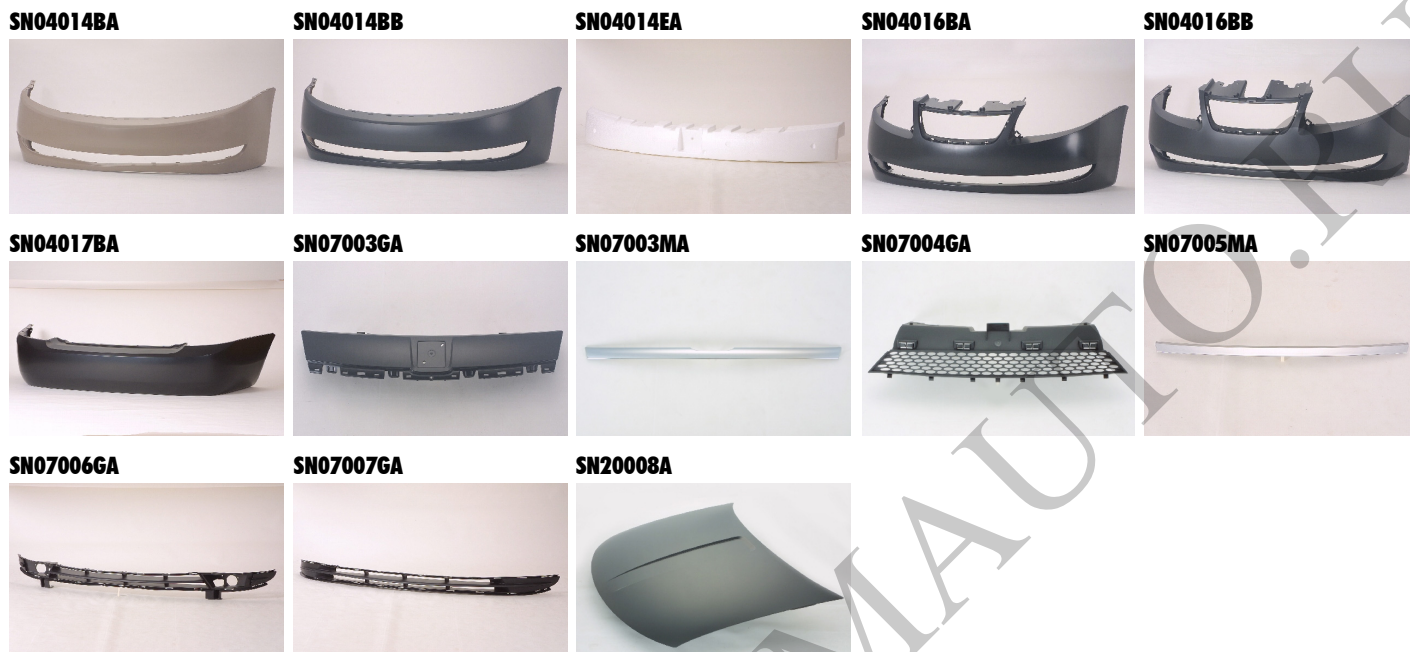

SATURN ION 03-07

C. Certified Parts * . ADD Products

C	*	ITEM NO.	DESCRIPTION	YEAR	PART NO	PARTS LINK	MEASURE
		SN04014BA	FRT BUMPER				
			MAT-CLR BLACK	03-04		GM1000811	5 pc / 36.05
C		SN04014BB	FRT BUMPER				
			PRIMED BLACK	03-04	22707538	GM1000689	5 pc / 34.40
		SN04016BA	FRT BUMPER				
			MAT-COLOR BLACK	05-07			5 pc / 40.88
C		SN04016BB	FRT BUMPER				
			PRIMED BLACK	05-07	15824780	GM1000754	5 pc / 40.88
		SN04017BA	RR BUMPER				
			MAT-COLOR BLACK	03-07			5 pc / 31.50
		SN04017BB	RR BUMPER				
			PRIMED BLACK	03-07	22698403	GM1100666	5 pc / 31.50
		SN04014EA	F/B ABSORBER				
			MAT-WHITE	03-07	15253247	GM1070240	1 pc / 3.10
C		SN07003GA	GRILLE UPPER				
			MAT-COLOR BLACK	03-04	22704983	GM1000732	5 pc / 1.10
C		SN07003MA	GRILLE MLDG UPPER				
			CHROME BRIGHT	03-04	22708625	GM1044106	30 pc / 1.00
C		SN07004GA	GRILLE LOWER				
			MAT-CLR BLACK	03-04	22712649	GM1200497	5 pc / 1.80
		SN07005GA	GRILLE				
			MAT-COLOR W/CHRM MLDG DK GRAY	05-07	22729179+22729178	GM1200602	5 pc / 1.74
C		SN07005MA	GRILLE MLDG				
			CHROME BRIGHT	05-07	22729178	GM1210111	5 pc / 0.43
		SN07006GA	FRT BUMPER GRILLE				
			MAT-COLOR W/F.L.HOLE BLACK	05-07	22684300	GM1087248	5 pc / 6.97
		SN07007GA	FRT BUMPER GRILLE				
			MAT-COLOR W/O F.L.HOLE BLACK	05-07	22704411	GM1041109	5 pc / 6.97
C		SN20008A	HOOD				
			.	03-07	22689607	GM1230277	1 pc / 6.90
	*	CV66017A	DUAL FAN ASSY				
			2.0L	05-10	22718765	GM3115182	1 pc / 2.10
	*	SN67002A	SINGLE FAN ASSY				
			'03-'07 2.2L/'06-'07 2.4L	03-07	15860809	GM3115177	1 pc / 2.10
					22710153		

CNO288 - 1

ДЛЯ ЗАКАЗА АВТОЗАПЧАСТЕЙ WWW.REFORMAUTO.RU