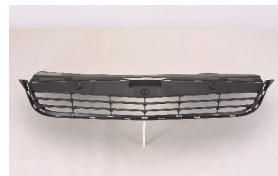

**SATURN AURA 07-**

**SN04020BA**

**SN04020BB**

**SN07008GA**

**SN07009GA**

**SN10010AL**

**SN20012A**

**SN99001CAL**

**SN99002CAL**

C. Certified Parts \* . ADD Products

C	* ITEM NO.	DESCRIPTION		YEAR	PART NO	PARTS LINK	MEASURE
	<b>SN04020BA</b>	FRT BUMPER	MAT-BLACK	07-09			5 pc / 40.88
C	<b>SN04020BB</b>	FRT BUMPER	PRIMED BLACK	07-09	25786576	GM1000834	5 pc / 40.88
C	<b>SN07008GA</b>	F/B GRILLE	MAT-BLACK	07-09	22722230	GM1036115	5 pc / 0.91
C	<b>SN07009GA</b>	GRILLE	MAT-BLACK	07-09	22722225	GM1200599	5 pc / 5.37
C	<b>SN10010AR</b>	FENDER RH	.	07-	15939056	GM1241336	1 pc / 1.90
C	<b>SN10010AL</b>	FENDER LH	.	07-	15939057	GM1240336	1 pc / 1.90
C	<b>SN20012A</b>	HOOD		07-	(15942057)	GM1230356	1 pc / 4.40
					25907214		
*	<b>CV66016A</b>	DUAL FAN ASSY	G6 '06-'07 2.4L,AURA '08 2.4L	04-08	15788745	GM3115178	1 pc / 2.10
*	<b>PT66003A</b>	DUAL FAN ASSY	'6-'8 3.9L,MLBU '07-'09 3.5L..	06-09	22719384	GM3010508	1 pc / 2.10
C	<b>SN99001CAR</b>	FOG LAMP COVER	MAT-BLACK W/O F.L.HOLE	07-09	22722226	GM1039104	5 pc / 0.37
C	<b>SN99001CAL</b>	FOG LAMP COVER	MAT-BLACK W/O F.L.HOLE	07-09	22722227	GM1038104	5 pc / 0.37
C	<b>SN99002CAR</b>	FOG LAMP COVER	MAT-BLACK W/F.L.HOLE	07-09	25828263	GM1200582	5 pc / 0.37
C	<b>SN99002CAL</b>	FOG LAMP COVER	MAT-BLACK W/F.L.HOLE	07-09	25828262	GM1200581	5 pc / 0.37