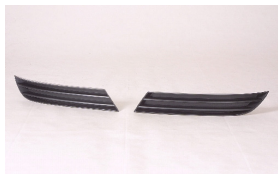

**SN99002CAL**

C. Certified Parts \* . ADD Products

C	* ITEM NO.	DESCRIPTION		YEAR	PART NO	PARTS LINK	MEASURE
	<b>SN04020BA</b>	FRT BUMPER	MAT-BLACK	07-09			5 pc / 40.88
C	<b>SN04020BB</b>	FRT BUMPER	PRIMED BLACK	07-09	25786576	GM1000834	5 pc / 40.88
C	<b>SN07008GA</b>	F/B GRILLE	MAT-BLACK	07-09	22722230	GM1036115	5 pc / 0.91
C	<b>SN07009GA</b>	GRILLE	MAT-BLACK	07-09	22722225	GM1200599	5 pc / 5.37
C	<b>SN10010AR</b>	FENDER RH	.	07-	15939056	GM1241336	1 pc / 1.90
C	<b>SN10010AL</b>	FENDER LH	.	07-	15939057	GM1240336	1 pc / 1.90
C	<b>SN20012A</b>	HOOD		07-	(15942057)	GM1230356	1 pc / 4.40
					25907214		
*	<b>CV66016A</b>	DUAL FAN ASSY	G6 '06-'07 2.4L,AURA '08 2.4L	04-08	15788745	GM3115178	1 pc / 2.10
*	<b>PT66003A</b>	DUAL FAN ASSY	'6-'8 3.9L,MLBU '07-'09 3.5L..	06-09	22719384	GM3010508	1 pc / 2.10
C	<b>SN99001CAR</b>	FOG LAMP COVER	MAT-BLACK W/O F.L.HOLE	07-09	22722226	GM1039104	5 pc / 0.37
C	<b>SN99001CAL</b>	FOG LAMP COVER	MAT-BLACK W/O F.L.HOLE	07-09	22722227	GM1038104	5 pc / 0.37
C	<b>SN99002CAR</b>	FOG LAMP COVER	MAT-BLACK W/F.L.HOLE	07-09	25828263	GM1200582	5 pc / 0.37
C	<b>SN99002CAL</b>	FOG LAMP COVER	MAT-BLACK W/F.L.HOLE	07-09	25828262	GM1200581	5 pc / 0.37