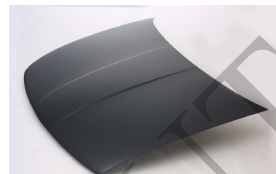

SATURN S SERIES 96-02

SN20003A

C. Certified Parts * . ADD Products

C	* ITEM NO.	DESCRIPTION		YEAR	PART NO	PARTS LINK	MEASURE
C	SN01002AR	FENDER RH	PRIMED GRAY	96-99	(21110430)	GM1241250	1 pc / 2.80
					21111174		
C	SN01002AL	FENDER LH	PRIMED GRAY	96-99	(21110431)	GM1240250	1 pc / 2.80
					21111175		
C	SN01005AR	FENDER RH	PRIMED GRAY	00-02	21112216	GM1241276	1 pc / 4.00
C	SN01005AL	FENDER LH	PRIMED GRAY	00-02	21112217	GM1240276	1 pc / 4.00
C	SN04003BA	FRT BUMPER	MAT-COLOR DARK GRAY	96-99	21110670	GM1000521	5 pc / 26.55
	SN04004BA	RR BUMPER	MAT-COLOR DARK GRAY	96-99	21108238	GM1100523	5 pc / 30.65
	SN04006BA	FRT BUMPER	MAT-COLOR BLACK	96-99	PERFORMANCE	GM1000665	1 pc / 4.00
C	SN04006BB	FRT BUMPER	PRIMED BLACK	96-99	21110424	GM1000522	5 pc / 33.90
	SN04011BA	FRT BUMPER	MAT-COLOR BLACK	00-02		GM1000605	5 pc / 38.83
C	SN04011BB	FRT BUMPER	PRIMED BLACK	00-02	21112211	GM1000604	5 pc / 38.83
C	SN20003A	HOOD	.	96-99	21110439	GM1230211	1 pc / 5.30
C	SN20004A	HOOD	.	00-02	21112215	GM1230251	1 pc / 4.00
*	SN67001A	SINGLE FAN ASSY	.	94-02	M:22136898	GM3115121	1 pc / 2.10
*	SN67001AAS	FAN SHROUD	.	94-02	24005834		1 pc / 2.10