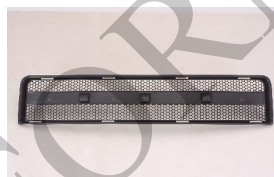

SATURN VUE 02-07

SN07012GA

C. Certified Parts * . ADD Products

C	* ITEM NO.	DESCRIPTION	YEAR	PART NO	PARTS LINK	MEASURE
	SN01007AR	FENDER				
	SN01007AL	FENDER				
C	SN01007BR	FENDER	02-07	15842337	GM1241295	1 pc / 2.50
C	SN01007BL	FENDER	02-07	15842336	GM1240295	1 pc / 2.50
	SN04013BA	FRT BUMPER	02-05			5 pc / 35.71
C	SN04013BB	FRT BUMPER	02-05	22714026	GM1000658	5 pc / 35.71
	SN04015BA	FRT BUMPER	04-05			3 pc / 36.84
	SN04015BB	FRT BUMPER	04-05	22719457	GM1000758	3 pc / 36.84
	SN04018BA	RR BUMPER	02-05			5 pc / 28.70

CNO289 - 1

ДЛЯ ЗАКАЗА АВТОЗАПЧАСТЕЙ WWW.REFORMAUTO.RU