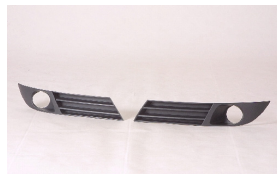

**SN99002CAL**

C. Certified Parts \* . ADD Products

C	* ITEM NO.	DESCRIPTION		YEAR	PART NO	PARTS LINK	MEASURE
	<b>SN04020BA</b>	FRT BUMPER	MAT-BLACK	07-09			5 pc / 40.88
C	<b>SN04020BB</b>	FRT BUMPER	PRIMED BLACK	07-09	25786576	GM1000834	5 pc / 40.88
C	<b>SN07008GA</b>	F/B GRILLE	MAT-BLACK	07-09	22722230	GM1036115	5 pc / 0.91
C	<b>SN07009GA</b>	GRILLE	MAT-BLACK	07-09	22722225	GM1200599	5 pc / 5.37
C	<b>SN10010AR</b>	FENDER RH	.	07-	15939056	GM1241336	1 pc / 1.90
C	<b>SN10010AL</b>	FENDER LH	.	07-	15939057	GM1240336	1 pc / 1.90
C	<b>SN20012A</b>	HOOD		07-	(15942057)	GM1230356	1 pc / 4.40
					25907214		
*	<b>CV66016A</b>	DUAL FAN ASSY	G6 '06-'07 2.4L,AURA '08 2.4L	04-08	15788745	GM3115178	1 pc / 2.10
*	<b>PT66003A</b>	DUAL FAN ASSY	'6-'8 3.9L,MLBU '07-'09 3.5L..	06-09	22719384	GM3010508	1 pc / 2.10
C	<b>SN99001CAR</b>	FOG LAMP COVER	MAT-BLACK W/O F.L.HOLE	07-09	22722226	GM1039104	5 pc / 0.37
C	<b>SN99001CAL</b>	FOG LAMP COVER	MAT-BLACK W/O F.L.HOLE	07-09	22722227	GM1038104	5 pc / 0.37
C	<b>SN99002CAR</b>	FOG LAMP COVER	MAT-BLACK W/F.L.HOLE	07-09	25828263	GM1200582	5 pc / 0.37
C	<b>SN99002CAL</b>	FOG LAMP COVER	MAT-BLACK W/F.L.HOLE	07-09	25828262	GM1200581	5 pc / 0.37