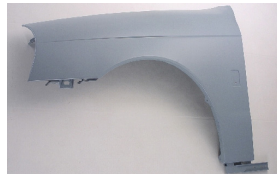

SATURN L SERIES 00-05

SN01008AL

C. Certified Parts * . ADD Products

C *	ITEM NO.	DESCRIPTION	YEAR	PART NO	PARTS LINK	MEASURE
C	SN01003AR	FENDER RH				
			00-02	21018550	GM1241280	1 pc / 2.50
C	SN01003AL	FENDER LH				
			00-02	21018551	GM1240280	1 pc / 2.50
	SN01008AR	FENDER RH				
			03-05	22711837	GM1241314	1 pc / 4.00
C	SN01008AL	FENDER LH				
			03-05	22713271	GM1240314	1 pc / 4.00
	SN04010BA	FRT BUMPER				
			00-02		GM1000631	5 pc / 37.15
C	SN04010BB	FRT BUMPER				
			00-02	21019621	GM1000593	5 pc / 37.35
	SN04012BA	FRT BUMPER				
			03-05		GM1000810	5 pc / 31.17
C	SN04012BB	FRT BUMPER				
			03-05	2270916	GM1000667	5 pc / 36.50
C	SN07001GA	FRT FILLER UPPER				
			00-02	24401762	GM1200437	5 pc / 0.65
C	SN07002GA	FRT FILLER LOWER				
			00-02	90584227	GM1200438	5 pc / 1.39
C	SN20005A	HOOD				
			00-02	21018541	GM1230265	1 pc / 6.00
C	SN20009A	HOOD				
			03-05	22699041	GM1230297	1 pc / 6.60