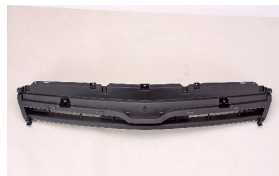

SATURN VUE 08-09

SN07013GA

C. Certified Parts * . ADD Products

C	* ITEM NO.	DESCRIPTION	YEAR	PART NO	PARTS LINK	MEASURE
	* SN04023BA	FRT BUMPER	08-			1 pc / 4.87
	* SN04023BB	FRT BUMPER	08-	19167513	GM1000851	1 pc / 4.87
	SN04023MA	PLATE SKID	08-	25777982	GM1094111	5 pc / 2.00
	SN05002VA	FRT BUMPER APRON	08-	15868834	GM1092195	5 pc / 4.50
	* SN05003VA	FRT BUMPER APRON	08-	96804207	GM1092207	5 pc / 7.52
C	* SN07014GA	LOWER GRILLE	08-	96660538	GM1200598	5 pc / 1.33
	* SN07014MA	LOWER GRILLE MLDG	08-	96848523	GM1216112	5 pc / 0.53
	* SN07013GA	UPPER GRILLE	08-	96660594	GM1200597	5 pc / 1.77
	SN99006CAR	FOG LAMP COVER	08-	96804094	GM1039108	5 pc / 0.23
	* SN99006CAL	FOG LAMP COVER	08-	96804093	GM1038108	5 pc / 0.23