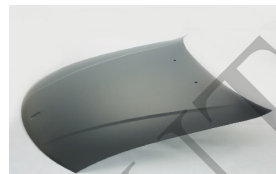

**SN04012BB**

**SN07001GA**

**SN07002GA**

**SN20005A**

**SN20009A**

C. Certified Parts \* . ADD Products

C *	ITEM NO.	DESCRIPTION	YEAR	PART NO	PARTS LINK	MEASURE
C	<b>SN01003AR</b>	FENDER RH				
			00-02	21018550	GM1241280	1 pc / 2.50
C	<b>SN01003AL</b>	FENDER LH				
			00-02	21018551	GM1240280	1 pc / 2.50
	<b>SN01008AR</b>	FENDER RH				
			03-05	22711837	GM1241314	1 pc / 4.00
C	<b>SN01008AL</b>	FENDER LH				
			03-05	22713271	GM1240314	1 pc / 4.00
	<b>SN04010BA</b>	FRT BUMPER				
			00-02		GM1000631	5 pc / 37.15
C	<b>SN04010BB</b>	FRT BUMPER				
			00-02	21019621	GM1000593	5 pc / 37.35
	<b>SN04012BA</b>	FRT BUMPER				
			03-05		GM1000810	5 pc / 31.17
C	<b>SN04012BB</b>	FRT BUMPER				
			03-05	2270916	GM1000667	5 pc / 36.50
C	<b>SN07001GA</b>	FRT FILLER UPPER				
			00-02	24401762	GM1200437	5 pc / 0.65
C	<b>SN07002GA</b>	FRT FILLER LOWER				
			00-02	90584227	GM1200438	5 pc / 1.39
C	<b>SN20005A</b>	HOOD				
			00-02	21018541	GM1230265	1 pc / 6.00
C	<b>SN20009A</b>	HOOD				
			03-05	22699041	GM1230297	1 pc / 6.60