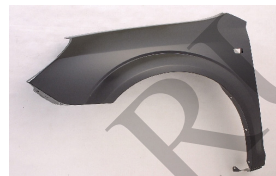

SATURN AURA 07-

SN10010AL

C. Certified Parts * . ADD Products

C	* ITEM NO.	DESCRIPTION		YEAR	PART NO	PARTS LINK	MEASURE
	SN04020BA	FRT BUMPER	MAT-BLACK	07-09			5 pc / 40.88
C	SN04020BB	FRT BUMPER	PRIMED BLACK	07-09	25786576	GM1000834	5 pc / 40.88
C	SN07008GA	F/B GRILLE	MAT-BLACK	07-09	22722230	GM1036115	5 pc / 0.91
C	SN07009GA	GRILLE	MAT-BLACK	07-09	22722225	GM1200599	5 pc / 5.37
C	SN10010AR	FENDER RH	.	07-	15939056	GM1241336	1 pc / 1.90
C	SN10010AL	FENDER LH	.	07-	15939057	GM1240336	1 pc / 1.90
C	SN20012A	HOOD		07-	(15942057)	GM1230356	1 pc / 4.40
					25907214		
*	CV66016A	DUAL FAN ASSY	G6 '06-'07 2.4L,AURA '08 2.4L	04-08	15788745	GM3115178	1 pc / 2.10
*	PT66003A	DUAL FAN ASSY	'6-'8 3.9L,MLBU '07-'09 3.5L..	06-09	22719384	GM3010508	1 pc / 2.10
C	SN99001CAR	FOG LAMP COVER	MAT-BLACK W/O F.L.HOLE	07-09	22722226	GM1039104	5 pc / 0.37
C	SN99001CAL	FOG LAMP COVER	MAT-BLACK W/O F.L.HOLE	07-09	22722227	GM1038104	5 pc / 0.37
C	SN99002CAR	FOG LAMP COVER	MAT-BLACK W/F.L.HOLE	07-09	25828263	GM1200582	5 pc / 0.37
C	SN99002CAL	FOG LAMP COVER	MAT-BLACK W/F.L.HOLE	07-09	25828262	GM1200581	5 pc / 0.37

CNO283 - 1

ДЛЯ ЗАКАЗА АВТОЗАПЧАСТЕЙ WWW.REFORMAUTO.RU