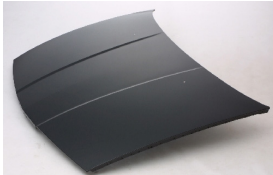

**SN04009BA**

**SN20002A**

**SN20002B**

**SN30002A**

C. Certified Parts \* . ADD Products

C	* ITEM NO.	DESCRIPTION	YEAR	PART NO	PARTS LINK	MEASURE
	<b>SN01001AR</b>	FENDER RH	91-95	21080804	GM1241200	1 pc / 3.00
	<b>SN01001AL</b>	FENDER LH	91-95	21080805	GM1240185	1 pc / 3.00
C	<b>SN04001BA</b>	FRT BUMPER UPPER	91-95	21080801	GM1000234	5 pc / 10.09
	<b>SN04001BB</b>	FRT BUMPER UPPER	91-95			5 pc / 10.09
C	* <b>SN04002BB</b>	FRT BUMPER LOWER	91-94	21080802	GM1000235	5 pc / 23.75
C	<b>SN04009BA</b>	FRT BUMPER LOWER	91-95	21095062	GM1000238	5 pc / 22.65
	<b>SN04005BA</b>	RR BUMPER	91-95	21075556	GM1100216	1 pc / 4.00
C	<b>SN04007BA</b>	FRT BUMPER LOWER	93-95	21095608	GM1000239	5 pc / 21.85
	<b>SN20002A</b>	HOOD	91-92	21080760	GM1230168	1 pc / 4.70
C	<b>SN20002B</b>	HOOD	93-95	21095385	GM1230169	1 pc / 4.70
C	<b>SN30002A</b>	SUPPORT	91-98	21124392	GM1225128	1 pc / 3.50