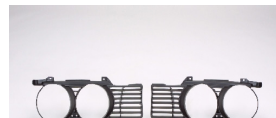

BM07005GAL