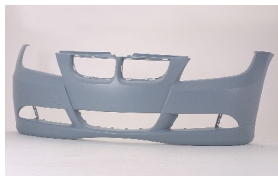

BMW 3 SERIES/E90 05-

BM04023BA