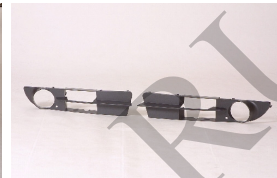

BM99032CAL

C. Certified Parts * . ADD Products

C	* ITEM NO.	DESCRIPTION	YEAR	PART NO	PARTS LINK	MEASURE
	* BM04039BA	FRT BUMPER		PRIMED GRAY W/O SENSOR HOLE	07-	/
	* BM04039BB	FRT BUMPER		PRIMED GRAY W/SENSOR HOLE	07-	51117178079 /
	* BM04029BB	RR BUMPER		PRIMED GRAY W/O SENSOR HOLE	03-	51127077939 /
C	BM07020GAR	GRILLE		PAINTED W/CHRM FRAME BLACK	03-06	51137027061 5 pc / 0.66
C	BM07020GAL	GRILLE		PAINTED W/CHRM FRAME BLACK	03-06	51137027062 5 pc / 0.66
	BM07020GBR	GRILLE		CHRM-BLACK W/CHRM FRAME	07-	51137065702 /
	* BM07020GBL	GRILLE		CHRM-BLACK W/CHRM FRAME	07-	51137065701 /
C	BM07036GA	F/B GRILLE		MAT-COLOR BLACK	03-06	51117033702 5 pc / 0.50
C	BM10021AR	FENDER RH		ALUM	04-	41357111430 BM1241130 1 pc / 2.40
C	BM10021AL	FENDER LH		ALUM	04-	41357111429 BM1240130 1 pc / 2.40
	BM10021BR	FENDER RH		.	04-	41357111430-PFM BM1241141 1 pc / 2.40
	* BM10021BL	FENDER LH		.	04-	41357111429-PFM BM1240141 1 pc / 2.40
C	BM20014A	HOOD		ALUM	04-	41617111385 BM1230116 1 pc / 7.20
C	* BM20014B	HOOD		.	04-	41617111385-PFM BM1230125 1 pc / 7.20
C	BM99032CAR	FOG LAMP COVER		MAT-COLOR BLACK	03-06	51117049244 5 pc / 0.71
C	BM99032CAL	FOG LAMP COVER		MAT-COLOR BLACK	03-06	51117049243 5 pc / 0.71