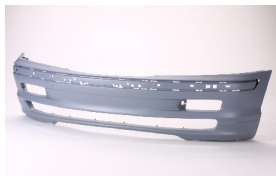

BMW 3 SERIES/E46 SEDAN/COUPE/M3 98-04

BM04004BA

C. Certified Parts * . ADD Products

C	* ITEM NO.	DESCRIPTION	YEAR	PART NO	PARTS LINK	MEASURE
C	BM04004BA	FRT BUMPER				
				PRIMED GRAY		
			98-01	51118195284	BM1000126	1 pc / 4.13
C	BM04011BA	FRT BUMPER				
				PRIMED GRAY		
			02-04	51117140859	BM1000146	1 pc / 4.57
				51117044116		
	BM04032BA	RR BUMPER				
				PRIMED GRAY (WAGON)		
			98-04	51128212587		1 pc / 4.72
*	BM04032MAC	RR BUMPER MLDG				
				MAT-DARK GRAY		
			98-04	51128212589		/
	BM04032MAR	RR BUMPER MLDG				
				MAT-DARK GRAY		
			98-04	51128227576		/
*	BM04032MAL	RR BUMPER MLDG				
				MAT-DARK GRAY		
			98-04	51128227575		/
*	BM04028BA	REAR BUMPER				
				PRIMED GRAY		
			01-	51127030591		/
C	BM07010GAR	GRILLE RH				
				CHROME		
			98-01	51138208490	BM1200121	5 pc / 0.65
C	BM07010GAL	GRILLE LH				
				CHROME		
			98-01	51138208489	BM1200120	5 pc / 0.65
	BM07010GBR	GRILLE RH				
				BLACK		
			98-01	51138208488	BM1200179	5 pc / 0.65
	BM07010GBL	GRILLE LH				
				BLACK		
			98-01	51138208487	BM1200178	5 pc / 0.65
C	BM07016GAR	GRILLE				
				MAT-BLACK W/CHRM FRAME		
			01-04	51137030546	BM1200127	5 pc / 0.76
C	BM07016GAL	GRILLE				
				MAT-BLACK W/CHRM FRAME		
			01-04	51137030545	BM1200126	5 pc / 0.76
C	BM07016GBR	GRILLE				
				CHRM-BLACK W/CHRM FRAME		
			01-04	51137042962	BM1200129	5 pc / 0.76
*	BM07042GA	REAR BUMPER GRILLE				
				MAT-DARK GRAY		
			98-	51128227573		/
C	BM10013AR	FENDER RH				
				W/S.L.HOLE		
			98-01	41358240406	BM1241122	1 pc / 2.00
C	BM10013AL	FENDER LH				
				W/S.L.HOLE		
			98-01	41358240405	BM1240122	1 pc / 2.00