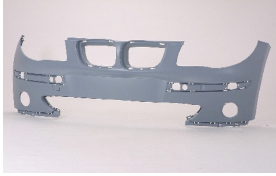

BMW 1 SERIES 04-07

BM04025BA