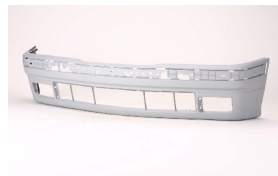

**BMW 3 SERIES/E36 SEDAN/COUPE/ 91-98
M3/CONVERTIBLE**

BM04005BA

C. Certified Parts * . ADD Products

C	* ITEM NO.	DESCRIPTION	YEAR	PART NO	PARTS LINK	MEASURE
C	BM04002BA	FRT BUMPER	91-93	(5118122312)	BM1000109	1 pc / 3.20
		PRIMED GRAY		51118132417		
	BM04002BB	FRT BUMPER	91-93	51118132414		1 pc / 3.20
C	BM04005BA	FRT BUMPER	94-98	51118222434	BM1000111	1 pc / 4.00
C	BM04005BB	FRT BUMPER	94-98	51118165142	BM1000148	1 pc / 4.00
	BM04006BA	RR BUMPER	91-98	51128222447		1 pc / 4.50
	BM04006BB	RR BUMPER	91-98	51121977908		1 pc / 4.50
C	BM07007GAR	GRILLE RH	91-98	51138122238	BM1200114	5 pc / 0.45
C	BM07007GAL	GRILLE LH	91-98	51138122237	BM1200113	5 pc / 0.45
C	BM10007AR	FENDER RH	91-98	41358122430	BM1241108	1 pc / 2.00
C	BM10007AL	FENDER LH	91-98	41358122429	BM1240108	1 pc / 2.00
	BM10007CR	FENDER RH	91-98			1 pc / 2.00
	BM10007CL	FENDER LH	91-98			1 pc / 2.00
	BM10007DR	FENDER RH	95-98	41358223922		1 pc / 2.00

CNO 26-1

ДЛЯ ЗАКАЗА АВТОЗАПЧАСТЕЙ WWW.REFORMAUTO.RU