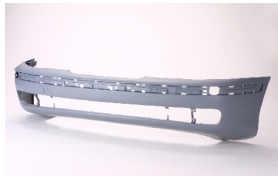

BMW 5 SERIES/E39 95-03

BM04003BA

C. Certified Parts * . ADD Products

C	* ITEM NO.	DESCRIPTION		YEAR	PART NO	PARTS LINK	MEASURE
C	BM04003BA	FRT BUMPER	PRIMED GRAY	95-00	51118208313	BM1000122	1 pc / 3.05
C	BM04012BA	FRT BUMPER	PRIMED GRAY	00-03	51117005950	BM1000132	1 pc / 4.13
	BM04012LB	LICENSE PLATE	PRIMED GRAY	00-03	51117005974		5 pc / 0.43
	BM04012MBR	F/B MLDG	PRIMED GRAY	00-03	51117005958	BM1047105	5 pc / 0.85
	BM04012MBL	F/B MLDG	PRIMED GRAY	00-03	51117005957	BM1046105	5 pc / 0.85
C	BM99008GA	FRT BUMPER GRILLE	PAINTED BLACK	95-00	51118159354	BM1200171	5 pc / 1.30
	BM99009GAR	FRT BUMPER GRILLE	PAINTED BLACK	95-00	51118174848		5 pc / 0.40
	BM99009GAL	FRT BUMPER GRILLE	PAINTED BLACK	95-00	51118174847		5 pc / 0.40
C	BM99010GA	FRT PLATE HOLDER	MAT-COLOR BLACK	95-00	51118159357	BM1068110	5 pc / 0.39
C	BM99011MAR	FRT BPR MOULDING	MAT-COLOR BLACK	95-00	51118159352	BM1059110	5 pc / 0.68
C	BM99011MAL	FRT BPR MOULDING	MAT-COLOR BLACK	95-00	51118159351	BM1058110	5 pc / 0.68
	BM99012MAR	FRT BPR MOULDING	MAT-COLOR BLACK	95-00	51118226562	BM1047116	5 pc / 0.50
	BM99012MAL	FRT BPR MOULDING	MAT-COLOR BLACK	95-00	51118226561	BM1046116	5 pc / 0.50
	BM99013MAC	FRT MLDG PROFILE	CHROME BRIGHT	95-00	51118226557		5 pc / 0.30
	BM99013MAR	FRT MLDG PROFILE	CHROME BRIGHT	95-00	51118226556	BM1059111	5 pc / 0.60
	BM99013MAL	FRT MLDG PROFILE	CHROME BRIGHT	95-00	51118226555	BM1058111	5 pc / 0.60
	BM99014GA	FRT PLATE HOLDER	MAT-COLOR BLACK	95-00	51118226563		5 pc / 0.46

CNO 31-1

ДЛЯ ЗАКАЗА АВТОЗАПЧАСТЕЙ WWW.REFORMAUTO.RU