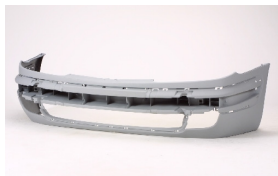

CITROEN BERLINGO 97-07

CT04010BA

CT04010BB

CT07007GA

C. Certified Parts * . ADD Products

C	* ITEM NO.	DESCRIPTION	YEAR	PART NO	PARTS LINK	MEASURE
C	CT04010BA	FRT BUMPER		PRIMED W/O F.L.HOLE BLACK	03-07 7401W7	1 pc / 4.10
C	CT04010BB	FRT BUMPER		PRIMED W/F.L.HOLE BLACK	03-07 7401W8	1 pc / 4.10
	CT07007GA	GRILLE		PRIMED GRAY	99-02 7804J4	5 pc / 4.87

CITROEN ZX 91-97

CT04001BA

CT04001BB

CT04001BC

C. Certified Parts * . ADD Products

C	* ITEM NO.	DESCRIPTION	YEAR	PART NO	PARTS LINK	MEASURE
	CT04001BA	FRT BUMPER	91-97	95658536		1 pc / 4.00
	CT04001BB	FRT BUMPER	91-97	95858537		1 pc / 4.00
	CT04001BC	FRT BUMPER	91-97			1 pc / 4.00

CITROEN SAXO 96-03

CT07005GA

CT07010GA

CT07011GA

C. Certified Parts * . ADD Products

C	* ITEM NO.	DESCRIPTION	YEAR	PART NO	PARTS LINK	MEASURE
	CT07005GA	GRILLE	96-99	7804F7		5 pc / 4.50
				7804FT		
	CT07010GA	GRILLE	00-03	7804K1		5 pc / 1.06
	CT07011GA	GRILLE	00-03	7804J6		5 pc / 1.06

CNO 53-1

ДЛЯ ЗАКАЗА АВТОЗАПЧАСТЕЙ WWW.REFORMAUTO.RU

CITROEN XSARA 98-04

CT04006BA

CT04006MAC

CT07008GA

C. Certified Parts * . ADD Products

C	* ITEM NO.	DESCRIPTION	YEAR	PART NO	PARTS LINK	MEASURE
	CT04006BA	FRT BUMPER	98-00	7401L9		1 pc / 3.50
	CT04006MAC	B/P MOULDING CENTER	98-00	7414L5		5 pc / 3.95
	CT07008GA	GRILLE	98-00	7804G8		5 pc / 1.30