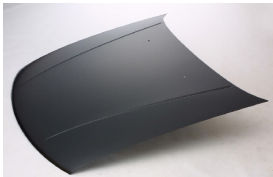

**HOLDEN COMMODORE VN 88-90**

**HL04001BA**

**HL04002BA**

**HL04002PAL**

**HL04007BA**

**HL07004GA**

**HL10004AL**

**HL20004A**

C. Certified Parts \* . ADD Products

C *	ITEM NO.	DESCRIPTION	YEAR	PART NO	PARTS LINK	MEASURE
	<b>HL04001BA</b>	FRT BUMPER	88-91	92036305		5 pc / 27.81
	<b>HL04002BA</b>	RR BUMPER	88-91	95033737		5 pc / 7.83
	<b>HL04002PAR</b>	RR BUMPER SIDE	88-91	92033761		5 pc / 4.70
	<b>HL04002PAL</b>	RR BUMPER SIDE	88-91	92033762		5 pc / 4.70
	<b>HL04007BA</b>	RR BUMPER	88-97			5 pc / 4.70
	<b>HL07004GA</b>	GRILLE	88-91	92029168		5 pc / 1.60
	<b>HL07004GZ</b>	GRILLE	88-91			5 pc / 1.60
	<b>HL10004AR</b>	FENDER RH	88-91	92027891		1 pc / 2.00
	<b>HL10004AL</b>	FENDER LH	88-91	92027892		1 pc / 2.00
	<b>HL20004A</b>	HOOD	88-91	92027895		1 pc / 6.00
*	<b>HL37001A</b>	RADIATOR	91-96	92055883		1 pc / 1.97
*	<b>HL37003A</b>	RADIATOR	88-92			1 pc / 1.97