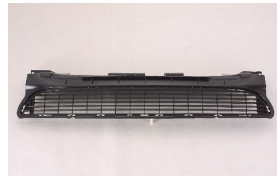

BZ07047GA

BZ20014A

C. Certified Parts * . ADD Products

C *	ITEM NO.	DESCRIPTION	YEAR	PART NO	PARTS LINK	MEASURE
	BZ01001AR	FRT FENDER	97-04	A1688800818		1 pc / 1.20
	BZ01001AL	FRT FENDER	97-04	A1688800718		1 pc / 1.20
	BZ04011BA	FRT BUMPER	97-01	A1688850025		1 pc / 3.50
C	BZ04034BA	FRT BUMPER	02-04	A1688853025		1 pc / 2.70
C	BZ04034MAR	FRT BUMPER MLDG	02-04	A1688800112		5 pc / 0.49
C	BZ04034MAL	FRT BUMPER MLDG	02-04	A1688800012		5 pc / 0.49
	BZ07018GA	GRILLE	97-01	A1688880060		5 pc / 1.50
	BZ07018GB	GRILLE	97-01	A1688880160		5 pc / 1.50
C	BZ07018MAU	GRILLE MLDG UPPER	97-01	21688880021		10 pc / 1.00
C	BZ07018MAW	GRILLE MLDG LOWER	97-01	A1688850174		10 pc / 1.00
C	BZ07040GA	GRILLE	02-04	A1688880360		5 pc / 1.41
C	BZ07047GA	F/B GRILLE	02-04	1688851323		5 pc / 1.46
	BZ20014A	HOOD	97-04	1688800157	MB1230114	1 pc / 3.30

MERCEDES BENZ A-CALSS/W169 05-07

BZ04036BA

BZ04036MAL

BZ07053GA

C. Certified Parts * . ADD Products

C	* ITEM NO.	DESCRIPTION	YEAR	PART NO	PARTS LINK	MEASURE
	BZ04036BA	FRT BUMPER	05-	1698800040		1 pc / 4.97
	BZ04036MAR	F/B MLDG	05-	1698850274		5 pc / 0.31
	BZ04036MAL	F/B MLDG	05-	1698850174		5 pc / 0.31
	BZ07053GA	F/B GRILLE	05-	1698850023		5 pc / 3.07

MERCEDES BENZ W245/B-CLASS 06-08

C. Certified Parts * ADD Products

C	*	ITEM NO.	DESCRIPTION	YEAR	PART NO	PARTS LINK	MEASURE
	*	BZ04056BA	FRT BUMPER	06-07	A1698852525		/
	*	BZ07060GA	GRILLE	06-07	A1698800883		/