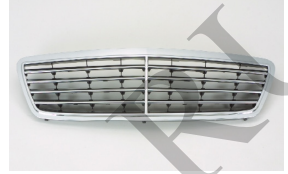

MERCEDES BENZ W203/C-CLASS 00-06

BZ07026GA

C. Certified Parts * . ADD Products

C	* ITEM NO.	DESCRIPTION	YEAR	PART NO	PARTS LINK	MEASURE
C	BZ04018BA	FRT BUMPER	00-05	2038850025	MB1000145	1 pc / 4.00
C	BZ04018BAP	FRT BUMPER ASSY	00-05			1 pc / 4.20
	BZ04018EA	FRT B/P ABSORBER	00-05	A2038850165		1 pc / 3.05
	BZ04035BA	FRT BUMPER	05-07	2038853025	MB1000294	1 pc / 3.04
	BZ04035MAR	F/B MLDG	05-07	2038856221		5 pc / 0.73
	BZ04035MAL	F/B MLDG	05-07	2038856121		5 pc / 0.73
	BZ07026GA	GRILLE	00-05	A20388001839040	MB1200117	5 pc / 1.87
	BZ07026GB	GRILLE	00-05	A20388001837246	MB1200133	5 pc / 1.87
	BZ07048GA	F/B GRILLE	05-07	2038801005		5 pc / 2.70
C	BZ10023AR	FENDER RH	01-06	2038800218	MB1241125	1 pc / 1.60
C	BZ10023AL	FENDER LH	01-06	2038800118	MB1240125	1 pc / 1.60
	BZ20016A	HOOD	01-06	2038800157	MB1230116	1 pc / 6.80