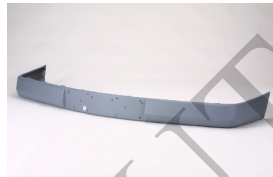

BZ04006BAP

BZ04006BB

BZ04006PA

BZ04014PB

BZ04015BB

BZ04015PB

C. Certified Parts * . ADD Products

C	*	ITEM NO.	DESCRIPTION	YEAR	PART NO	PARTS LINK	MEASURE
		BZ04003BAP	FRT BUMPER ASSY	83-89	1248802170		1 pc / 4.62
		BZ04003BB	FRT BUMPER	89-95	1248803970		1 pc / 4.50
		BZ04003PA	FRT BUMPER STRIP	83-95	1248851021	MB1057111	5 pc / 6.50
		BZ04004BAP	FRT BUMPER ASSY	83-89	1248802570	MB1000129	1 pc / 4.71
C		BZ04004BB	FRT BUMPER	89-95	1248804070	MB1003101	1 pc / 4.00
		BZ04006BAP	RR BUMPER ASSY	83-89	1248800171		1 pc / 5.00
		BZ04006BB	RR BUMPER	89-93	1248801671	MB1100179	1 pc / 6.00
		BZ04006PA	RR BUMPER STRIP	83-93	1248850321	MB1057108	5 pc / 5.00
		BZ04014PB	FRT BUMPER STRIP	93-95	1248851421	MB1057105	5 pc / 6.50
		BZ04015BB	RR BUMPER	93-95	A1248802971		1 pc / 4.50
		BZ04015PB	RR BUMPER STRIP	93-95	A1248851324		5 pc / 13.40