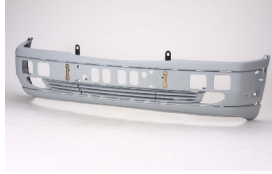

MERCEDES BENZ W202/C-CLASS 93-99

BZ04009BA

C. Certified Parts * . ADD Products

C *	ITEM NO.	DESCRIPTION	YEAR	PART NO	PARTS LINK	MEASURE
	BZ04005BA	FRT BUMPER	93-97	2028802970	MB1000176	1 pc / 4.13
	BZ04005PA	FRT BUMPER STRIP	93-97	2028850021	MB1057107	5 pc / 16.78
				2028850221		
C	BZ04009BA	FRT BUMPER	93-97	2028802670	MB1000113	1 pc / 5.00
	BZ10009AR	FENDER RH	93-00	A2028810401		1 pc / 1.60
	BZ10009AL	FENDER LH	93-00	A2028810301		1 pc / 1.60
C	BZ10009BR	FENDER RH	93-00	2028810201	MB1241107	1 pc / 1.60
C	BZ10009BL	FENDER LH	93-00	2028810101	MB1240106	1 pc / 1.60
C	BZ20008A	HOOD	94-00	2028800157	MB1230109	1 pc / 8.50