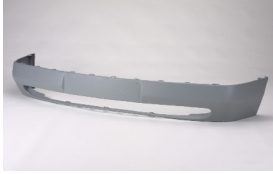

MERCEDES BENZ W202/C-CLASS 93-99

BZ04005PA

C. Certified Parts * . ADD Products

C *	ITEM NO.	DESCRIPTION	YEAR	PART NO	PARTS LINK	MEASURE
	BZ04005BA	FRT BUMPER	93-97	2028802970	MB1000176	1 pc / 4.13
	BZ04005PA	FRT BUMPER STRIP	93-97	2028850021	MB1057107	5 pc / 16.78
				2028850221		
C	BZ04009BA	FRT BUMPER	93-97	2028802670	MB1000113	1 pc / 5.00
	BZ10009AR	FENDER RH	93-00	A2028810401		1 pc / 1.60
	BZ10009AL	FENDER LH	93-00	A2028810301		1 pc / 1.60
C	BZ10009BR	FENDER RH	93-00	2028810201	MB1241107	1 pc / 1.60
C	BZ10009BL	FENDER LH	93-00	2028810101	MB1240106	1 pc / 1.60
C	BZ20008A	HOOD	94-00	2028800157	MB1230109	1 pc / 8.50