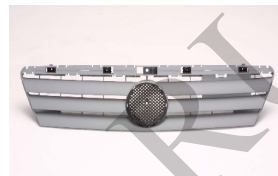

MERCEDES BENZ A-CLASS/W168 97-04

BZ07018GB

C. Certified Parts * . ADD Products

C *	ITEM NO.	DESCRIPTION	YEAR	PART NO	PARTS LINK	MEASURE
	BZ01001AR	FRT FENDER	97-04	A1688800818		1 pc / 1.20
	BZ01001AL	FRT FENDER	97-04	A1688800718		1 pc / 1.20
	BZ04011BA	FRT BUMPER	97-01	A1688850025		1 pc / 3.50
C	BZ04034BA	FRT BUMPER	02-04	A1688853025		1 pc / 2.70
C	BZ04034MAR	FRT BUMPER MLDG	02-04	A1688800112		5 pc / 0.49
C	BZ04034MAL	FRT BUMPER MLDG	02-04	A1688800012		5 pc / 0.49
	BZ07018GA	GRILLE	97-01	A1688880060		5 pc / 1.50
	BZ07018GB	GRILLE	97-01	A1688880160		5 pc / 1.50
C	BZ07018MAU	GRILLE MLDG UPPER	97-01	21688880021		10 pc / 1.00
C	BZ07018MAW	GRILLE MLDG LOWER	97-01	A1688850174		10 pc / 1.00
C	BZ07040GA	GRILLE	02-04	A1688880360		5 pc / 1.41
C	BZ07047GA	F/B GRILLE	02-04	1688851323		5 pc / 1.46
	BZ20014A	HOOD	97-04	1688800157	MB1230114	1 pc / 3.30