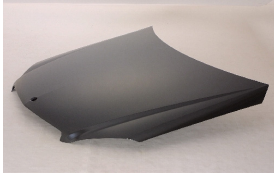

BZ20024A

C. Certified Parts * . ADD Products

C	* ITEM NO.	DESCRIPTION		YEAR	PART NO	PARTS LINK	MEASURE
C	* BZ04051BA	FRT BUMPER	PRIMED GRAY W/O SENSOR HOLE	07-	2048800825		/
	* BZ04051BB	FRT BUMPER	PRIMED GRAY W/SENSOR HOLE	07-	2048800940		/
	* BZ04051BC	FRT BUMPER	PRIMED GRAY W/SENSOR&WASHER.H	07-	A2048801040		/
	* BZ04051BD	FRT BUMPER	PRIMED GRAY W/OSENSOR&WASHER.H	07-	A2048850025		/
	* BZ07059GA	GRILLE	PAINTED SLVR GRAY W/CHRM FRAME	07-	A20488003237246		/
C	BZ10040AR	FENDER RH	ALUM	07-	2048800218	MB1241132	1 pc / 1.60
C	* BZ10040AL	FENDER LH	ALUM	07-	2048800118	MB1240132	1 pc / 1.60
	BZ10040BR	FENDER RH	STEEL	07-	2048800218		1 pc / 1.60
	* BZ10040BL	FENDER LH	STEEL	07-	2048800118		1 pc / 1.60
	* BZ20024A	HOOD	W/MARK.HOLE	07-	2048800657	MB1230123	1 pc / 5.70