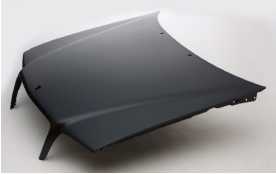

MERCEDES BENZ W202/C-CLASS 93-99

BZ20008A

C. Certified Parts * . ADD Products

C *	ITEM NO.	DESCRIPTION	YEAR	PART NO	PARTS LINK	MEASURE
	BZ04005BA	FRT BUMPER	93-97	2028802970	MB1000176	1 pc / 4.13
	BZ04005PA	FRT BUMPER STRIP	93-97	2028850021	MB1057107	5 pc / 16.78
				2028850221		
C	BZ04009BA	FRT BUMPER	93-97	2028802670	MB1000113	1 pc / 5.00
	BZ10009AR	FENDER RH	93-00	A2028810401		1 pc / 1.60
	BZ10009AL	FENDER LH	93-00	A2028810301		1 pc / 1.60
C	BZ10009BR	FENDER RH	93-00	2028810201	MB1241107	1 pc / 1.60
C	BZ10009BL	FENDER LH	93-00	2028810101	MB1240106	1 pc / 1.60
C	BZ20008A	HOOD	94-00	2028800157	MB1230109	1 pc / 8.50