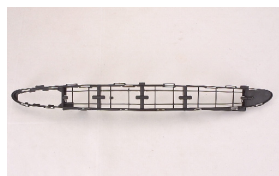

BZ07047GA

BZ20014A

C. Certified Parts * . ADD Products

C *	ITEM NO.	DESCRIPTION	YEAR	PART NO	PARTS LINK	MEASURE
	BZ01001AR	FRT FENDER	97-04	A1688800818		1 pc / 1.20
	BZ01001AL	FRT FENDER	97-04	A1688800718		1 pc / 1.20
	BZ04011BA	FRT BUMPER	97-01	A1688850025		1 pc / 3.50
C	BZ04034BA	FRT BUMPER	02-04	A1688853025		1 pc / 2.70
C	BZ04034MAR	FRT BUMPER MLDG	02-04	A1688800112		5 pc / 0.49
C	BZ04034MAL	FRT BUMPER MLDG	02-04	A1688800012		5 pc / 0.49
	BZ07018GA	GRILLE	97-01	A1688880060		5 pc / 1.50
	BZ07018GB	GRILLE	97-01	A1688880160		5 pc / 1.50
C	BZ07018MAU	GRILLE MLDG UPPER	97-01	21688880021		10 pc / 1.00
C	BZ07018MAW	GRILLE MLDG LOWER	97-01	A1688850174		10 pc / 1.00
C	BZ07040GA	GRILLE	02-04	A1688880360		5 pc / 1.41
C	BZ07047GA	F/B GRILLE	02-04	1688851323		5 pc / 1.46
	BZ20014A	HOOD	97-04	1688800157	MB1230114	1 pc / 3.30

MERCEDES BENZ A-CALSS/W169 05-07

BZ04036BA

BZ04036MAL

BZ07053GA

C. Certified Parts * . ADD Products

C	* ITEM NO.	DESCRIPTION	YEAR	PART NO	PARTS LINK	MEASURE
	BZ04036BA	FRT BUMPER	05-	1698800040		1 pc / 4.97
	BZ04036MAR	F/B MLDG	05-	1698850274		5 pc / 0.31
	BZ04036MAL	F/B MLDG	05-	1698850174		5 pc / 0.31
	BZ07053GA	F/B GRILLE	05-	1698850023		5 pc / 3.07

MERCEDES BENZ W245/B-CLASS 06-08

C. Certified Parts * ADD Products

C	*	ITEM NO.	DESCRIPTION	YEAR	PART NO	PARTS LINK	MEASURE
	*	BZ04056BA	FRT BUMPER	06-07	A1698852525		/
	*	BZ07060GA	GRILLE	06-07	A1698800883		/