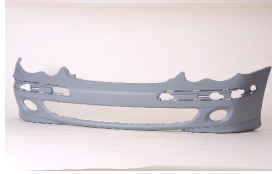

MERCEDES BENZ W203/C-CLASS 00-06

BZ04035BA

C. Certified Parts * . ADD Products

C	* ITEM NO.	DESCRIPTION	YEAR	PART NO	PARTS LINK	MEASURE
C	BZ04018BA	FRT BUMPER	00-05	2038850025	MB1000145	1 pc / 4.00
C	BZ04018BAP	FRT BUMPER ASSY	00-05			1 pc / 4.20
	BZ04018EA	FRT B/P ABSORBER	00-05	A2038850165		1 pc / 3.05
	BZ04035BA	FRT BUMPER	05-07	2038853025	MB1000294	1 pc / 3.04
	BZ04035MAR	F/B MLDG	05-07	2038856221		5 pc / 0.73
	BZ04035MAL	F/B MLDG	05-07	2038856121		5 pc / 0.73
	BZ07026GA	GRILLE	00-05	A20388001839040	MB1200117	5 pc / 1.87
	BZ07026GB	GRILLE	00-05	A20388001837246	MB1200133	5 pc / 1.87
	BZ07048GA	F/B GRILLE	05-07	2038801005		5 pc / 2.70
C	BZ10023AR	FENDER RH	01-06	2038800218	MB1241125	1 pc / 1.60
C	BZ10023AL	FENDER LH	01-06	2038800118	MB1240125	1 pc / 1.60
	BZ20016A	HOOD	01-06	2038800157	MB1230116	1 pc / 6.80