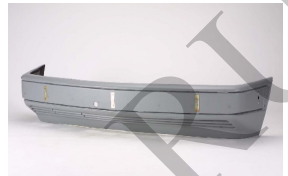

BZ04006BAP

BZ04006BB

BZ04006PA

BZ04014PB

BZ04015BB

BZ04015PB

C. Certified Parts * . ADD Products

C	*	ITEM NO.	DESCRIPTION	YEAR	PART NO	PARTS LINK	MEASURE
		BZ04003BAP	FRT BUMPER ASSY	83-89	1248802170		1 pc / 4.62
		BZ04003BB	FRT BUMPER	89-95	1248803970		1 pc / 4.50
		BZ04003PA	FRT BUMPER STRIP	83-95	1248851021	MB1057111	5 pc / 6.50
		BZ04004BAP	FRT BUMPER ASSY	83-89	1248802570	MB1000129	1 pc / 4.71
C		BZ04004BB	FRT BUMPER	89-95	1248804070	MB1003101	1 pc / 4.00
		BZ04006BAP	RR BUMPER ASSY	83-89	1248800171		1 pc / 5.00
		BZ04006BB	RR BUMPER	89-93	1248801671	MB1100179	1 pc / 6.00
		BZ04006PA	RR BUMPER STRIP	83-93	1248850321	MB1057108	5 pc / 5.00
		BZ04014PB	FRT BUMPER STRIP	93-95	1248851421	MB1057105	5 pc / 6.50
		BZ04015BB	RR BUMPER	93-95	A1248802971		1 pc / 4.50
		BZ04015PB	RR BUMPER STRIP	93-95	A1248851324		5 pc / 13.40