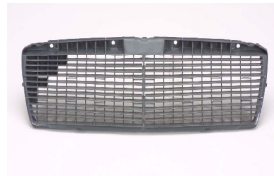

MERCEDES BENZ W210/E-CLASS 95-99

BZ07008GB

C. Certified Parts * . ADD Products

C	*	ITEM NO.	DESCRIPTION	YEAR	PART NO	PARTS LINK	MEASURE
		BZ04007BA	FRT BUMPER	95-99	A210 880 3370		1 pc / 3.00
		BZ04007PA	FRT BPR PROTECTOR	95-99	(210-885-0121)		1 pc / 0.95
					A210 885 0021		
C		BZ04008BA	FRT BUMPER	95-99	(210-880-5870)	MB1000116	1 pc / 4.00
					A210 880 3470		
		BZ04026BA	RR BUMPER	95-99	2108801471	MB1100128	1 pc / 5.64
		BZ04026MA	RR BUMPER MLDG	95-99	2108850221	MB1157111	5 pc / 8.68
		BZ04026MB	RR BUMPER MLDG	95-99	2108850721	MB1157112	5 pc / 8.68
C		BZ07008GA	GRILLE	95-99	2108800083	MB1200110	5 pc / 1.83
					210880083		
		BZ07008GB	GRILLE	95-99			5 pc / 1.83
		BZ07008MA	GRILLE MLDG	95-99	2108880015		5 pc / 2.50
C		BZ07014GA	GRILLE	95-99		MB1200106	5 pc / 1.83
		BZ07014GB	FRT INNER GRILLE	95-99	2108880123	MB1200110	5 pc / 1.83
		BZ07014GC	GRILLE	95-99			5 pc / 1.83
		BZ07014MAP	GRILLE MLDG	95-99			20 pc / 0.49
		BZ10012AR	FENDER RH	95-99	2108800218		1 pc / 3.20
		BZ10012AL	FENDER LH	95-99	2108800118		1 pc / 3.20