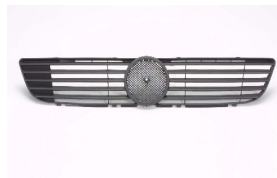

MERCEDES BENZ VITO/VIANO VAN/V-CLASS 96-03

BZ07010GA

C. Certified Parts * . ADD Products

C *	ITEM NO.	DESCRIPTION	YEAR	PART NO	PARTS LINK	MEASURE
	BZ04037BA	FRT BUMPER MAT-COLOR DARK GRAY	96-03	6388800070		1 pc / 3.25
C	BZ04037BB	FRT BUMPER PRIMED GRAY	96-03			1 pc / 3.25
C	BZ07007GA	GRILLE MAT-COLOR BLACK(VITO)	96-03	6388800004		5 pc / 2.43
	BZ07010GA	GRILLE MAT-COLOR BLACK(VIANO)	96-03	6388800023		5 pc / 1.50
	BZ10015AR	FENDER RH .	96-03	A6388801206		1 pc / 2.00
	BZ10015AL	FENDER LH .	96-03	A6388801006		1 pc / 2.00
	BZ10015BR	FENDER RH W/S.L.HOLE	96-03	A6388801406		1 pc / 2.00
	BZ10015BL	FENDER LH W/S.L.HOLE	96-03	A6388801506		1 pc / 2.00
	BZ20011A	HOOD .	96-03	A6387500002		1 pc / 4.50