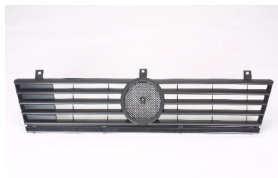

MERCEDES BENZ VITO/VIANO VAN/V-CLASS 96-03

BZ07007GA

C. Certified Parts * . ADD Products

C *	ITEM NO.	DESCRIPTION	YEAR	PART NO	PARTS LINK	MEASURE
	BZ04037BA	FRT BUMPER MAT-COLOR DARK GRAY	96-03	6388800070		1 pc / 3.25
C	BZ04037BB	FRT BUMPER PRIMED GRAY	96-03			1 pc / 3.25
C	BZ07007GA	GRILLE MAT-COLOR BLACK(VITO)	96-03	6388800004		5 pc / 2.43
	BZ07010GA	GRILLE MAT-COLOR BLACK(VIANO)	96-03	6388800023		5 pc / 1.50
	BZ10015AR	FENDER RH .	96-03	A6388801206		1 pc / 2.00
	BZ10015AL	FENDER LH .	96-03	A6388801006		1 pc / 2.00
	BZ10015BR	FENDER RH W/S.L.HOLE	96-03	A6388801406		1 pc / 2.00
	BZ10015BL	FENDER LH W/S.L.HOLE	96-03	A6388801506		1 pc / 2.00
	BZ20011A	HOOD .	96-03	A6387500002		1 pc / 4.50