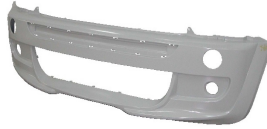

MINI ONE/COOPER/COOPER S 01-06

AT04015BA

AT04015BB

AT04017BA

AT05001VAL

AT05002VA

AT07015GA

C. Certified Parts * . ADD Products

C	* ITEM NO.	DESCRIPTION	YEAR	PART NO	PARTS LINK	MEASURE
	AT04015BA	FRT BUMPER		PRIMED GRAY W/O CHRМ TRIM HOLE	01-06 51116800130	MC1000103 1 pc / 1.00
	AT04015BB	FRT BUMPER		PRIMED GRAY W/CHRМ TRIM HOLE	01-06 51116800140	MC1000101 1 pc / 1.00
C	AT04017BA	FRT BUMPER		PRIMED GRAY	01-06 51110021989	5 pc / 28.95
C	AT05001VAR	BUMPER APRON RH		MAT-COLOR BLACK	01-06 51116800133	5 pc / 0.70
C	AT05001VAL	BUMPER APRON LH		MAT-COLOR BLACK	01-06 51116800134	5 pc / 0.70
C	AT05002VA	BUMPER APRON CENTER		MAT-COLOR BLACK	01-06 51116800135	MC1092101 5 pc / 4.34
C	AT07015GA	GRILLE		CHRМ-PAINTED BLACK	01-06 51137026202	MC1200101 5 pc / 1.35

C. Certified Parts * . ADD Products

C	* ITEM NO.	DESCRIPTION		YEAR	PART NO	PARTS LINK	MEASURE
C	AT04010BA	FRT BUMPER	PRIMED BLACK (5DR)	95-00	DPC101520LML		1 pc / 5.00
C	AT04011BA	RR BUMPER	PRIMED BLACK (5DR)	95-00	DQC101480LML		1 pc / 5.00
C	AT04012BA	FRT BUMPER	PRIMED BLACK (4DR)	95-00	DPC101330LML		1 pc / 4.78
C	AT04013BA	RR BUMPER	PRIMED BLACK (4DR)	95-00	DQC101040LML		1 pc / 4.50
C	AT07007GA	GRILLE	CHRM-PAINTED SILVER	95-00	DHB101950MMM		5 pc / 1.14
C	AT10014AR	FENDER RH	W/S.L.HOLE	95-00	ASB140040		1 pc / 1.90
C	AT10014AL	FENDER LH	W/S.L.HOLE	95-00	ASB140050		1 pc / 1.90
C	AT20009A	HOOD		95-00	BKA140040		1 pc / 4.50