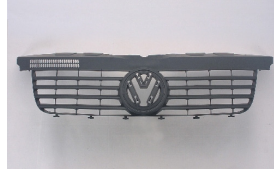

**VOLKSWAGEN TRANSPORTER/T5 03-**

**VW04071BA**

**VW04071MAL**

**VW07047GA**

C. Certified Parts \* . ADD Products

| C | * ITEM NO.        | DESCRIPTION     | YEAR | PART NO        | PARTS LINK | MEASURE      |
|---|-------------------|-----------------|------|----------------|------------|--------------|
|   | <b>VW04071BA</b>  | FRT BUMPER      |      |                |            | 1 pc / 10.40 |
|   | <b>VW04071MAR</b> | FRT BUMPER MLDG | 03-  | 7H0807101F/7G9 |            | /            |
| C | <b>VW04071MAR</b> | FRT BUMPER MLDG | 03-  | 7H08071187G9   |            | /            |
| C | <b>VW04071MAL</b> | FRT BUMPER MLDG | 03-  | 7H08071177G9   |            | /            |
| C | <b>VW07047GA</b>  | GRILLE          | 03-  | 7H0853653      |            | 5 pc / 5.00  |