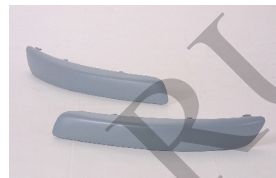

VW04092MAL