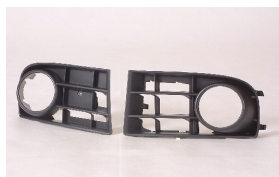

**VW99027CAL**

**VW99028CAL**

**VW99029CAL**

C. Certified Parts \* . ADD Products

| C | * ITEM NO.        | DESCRIPTION       | YEAR | PART NO       | PARTS LINK | MEASURE     |
|---|-------------------|-------------------|------|---------------|------------|-------------|
|   | <b>VW04084BA</b>  | RR BUMPER UPPER   | 03-  | 1K6807417GRU  |            | /           |
| C | <b>VW04085BA</b>  | RR BUMPER LOWER   | 03-  | 1K68974339B9  |            | 1 pc / 1.51 |
|   | <b>VW04085BB</b>  | RR BUMPER LOWER   | 03-  | 1K68075219B9  |            | 1 pc / 1.51 |
| C | <b>VW04067MAR</b> | FRT BUMPER MLDG   | 03-  | 1K08076569B9  |            | 5 pc / 0.34 |
| C | <b>VW04067MAL</b> | FRT BUMPER MLDG   | 03-  | 1K08076559B9  |            | 5 pc / 0.34 |
| C | <b>VW04092MAR</b> | FRT BUMPER MLDG   | 03-  | 1K0807656AGRU | VW1047103  | 5 pc / 0.34 |
| C | <b>VW04092MAL</b> | FRT BUMPER MLDG   | 03-  | 1K0807655AGRU | VW1046103  | 5 pc / 0.34 |
| C | <b>VW04091BA</b>  | FRT BUMPER        | 03-  | 1K0807217DGRU |            | 1 pc / 4.12 |
| C | <b>VW05007VA</b>  | FRT BUMPER APRON  | 03-  | 1K0805903A9B9 | VW1094112  | 5 pc / 4.30 |
| C | <b>VW07043GA</b>  | GRILLE            | 03-  | 1K0853651AGRU | VW1200136  | 5 pc / 3.36 |
| C | <b>VW07062GA</b>  | FRT BUMPER GRILLE | 03-  | 1K08536779B9  |            | 5 pc / 1.02 |
| C | <b>VW07063GA</b>  | FRT BUMPER GRILLE | 03-  | 1K0853677A9B9 | VW1036111  | 5 pc / 1.02 |
| C | <b>VW07061GB</b>  | GRILLE            | 04-  | 1K0853651E    |            | 5 pc / 7.24 |
| * | <b>VW07076GA</b>  | FRT BUMPER GRILLE | 04-  | 1K0853677B9B9 | VW1036111  | 5 pc / 1.01 |