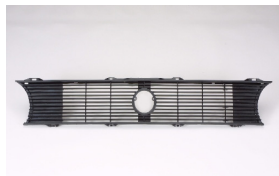

VOLKSWAGEN RABBIT 73-80

VW07001GA

C. Certified Parts * . ADD Products

C	* ITEM NO.	DESCRIPTION	YEAR	PART NO	PARTS LINK	MEASURE
	VW07001GA	GRILLE MAT-COLOR BLACK	75-79	171-853-653F	VW1200118	5 pc / 1.14
	VW07002GA	GRILLE MAT-COLOR BLACK	79-80	175-853-653E	VW1200119	5 pc / 2.60