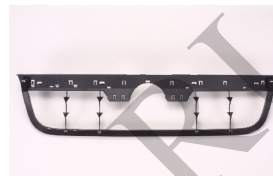

**VOLKSWAGEN JETTA/VENTO 93-98**

**VW04016BB**

**VW04034BC**

**VW07018GA**

**VW07023GA**

**VW07036GA**

C. Certified Parts \* . ADD Products

| C | * ITEM NO.       | DESCRIPTION      | YEAR  | PART NO          | PARTS LINK | MEASURE     |
|---|------------------|------------------|-------|------------------|------------|-------------|
|   | <b>VW04034BC</b> | FRT BUMPER       | 92-98 | 1H5-807-217GRO   |            | 1 pc / 3.50 |
|   | <b>VW04016BB</b> | RR BUMPER        | 93-98 | 1HM-807-417JGRU  | VW1100126  | 1 pc / 5.50 |
|   | <b>VW04016BC</b> | RR BUMPER        | 93-98 | PERFORMANCE      |            | 1 pc / 5.50 |
| C | <b>VW07018GA</b> | GRILLE           | 93-96 | 1H5-898-913AGRU  | VW1200121  | 5 pc / 3.19 |
|   | <b>VW07018GB</b> | GRILLE           | 93-95 |                  | VW1200123  | 5 pc / 3.19 |
| C | <b>VW07023GA</b> | GRILLE           | 96-98 | 3H5-853-653D-GRU | VW1200135  | 5 pc / 3.70 |
|   | <b>VW07036GA</b> | FRT INNER GRILLE | 96-98 | 1H5-853-655      | VW1202101  | 5 pc / 1.39 |