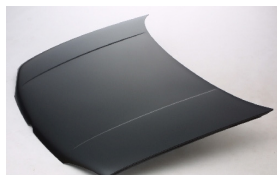

**VW07029GA**

**VW07029GB**

**VW10024AL**

**VW20021A**

C. Certified Parts \* . ADD Products

| C | * ITEM NO.        | DESCRIPTION       |                          | YEAR  | PART NO                | PARTS LINK | MEASURE      |
|---|-------------------|-------------------|--------------------------|-------|------------------------|------------|--------------|
| C | <b>VW04060BA</b>  | RR BUMPER         | PRIMED GRAY              | 98-02 | 1J6807421DGRU          |            | 1 pc / 4.55  |
|   | <b>VW04060MAR</b> | RR BUMPER MLDG    | MAT-COLOR BLACK          | 98-02 | 1J6807792B41           |            | 5 pc / 0.88  |
|   | <b>VW04060MAL</b> | RR BUMPER MLDG    | MAT-COLOR BLACK          | 98-02 | 1J6807791B41           |            | 5 pc / 0.88  |
|   | <b>VW04061MAR</b> | RR BUMPER MLDG    | PRIMED GRAY              | 98-02 | 1J6807792AGRU          | VW1147101  | 5 pc / 0.88  |
|   | <b>VW04061MAL</b> | RR BUMPER MLDG    | PRIMED GRAY              | 98-02 | 1J6807791AGRU          | VW1146101  | 5 pc / 0.88  |
|   | <b>VW04062BA</b>  | FRT BUMPER        | MAT-COLOR BLACK          | 98-02 |                        |            | 5 pc / 26.55 |
| C | <b>VW04062BB</b>  | FRT BUMPER        | PRIMED BLACK             | 98-02 | 1J0807217DGRU          | VW1000135  | 5 pc / 26.55 |
| C | <b>VW05010VA</b>  | REAR BUMPER APRON | MAT-COLOR BLACK          | 98-02 | 1J6807521B41           |            | 5 pc / 7.68  |
| C | <b>VW07028GA</b>  | FRT INNER GRILLE  | MAT-COLOR BLACK          | 98-02 | 1J0-853-655B-01C       | VW1207101  | 5 pc / 1.76  |
|   | <b>VW07029GA</b>  | FRT OUTER GRILLE  | PRIMED GRAY              | 98-02 | 1J0-853-653-GRU        |            | 5 pc / 1.42  |
|   | <b>VW07029GB</b>  | GRILLE            | PRIMED W/MARK STAY GRAY  | 98-02 | 1J0-853-653-CGRU       | VW1200124  | 5 pc / 1.40  |
| C | <b>VW10024AR</b>  | FENDER RH         | W/S.L.HOLE               | 98-03 | 1J0821022              | VW1241126  | 1 pc / 2.00  |
| C | <b>VW10024AL</b>  | FENDER LH         | W/S.L.HOLE               | 98-03 | 1J0821021              | VW1240126  | 1 pc / 2.00  |
| C | <b>VW20021A</b>   | HOOD              | .                        | 98-03 | 1J0823031A             | VW1230126  | 1 pc / 4.10  |
| * | <b>VW66011A</b>   | DUAL FAN ASSY     | 1.8/1.9(HEAVY DUTY)/2.0L | 99-05 | M:1C959455C/6X0959455F | VW3115103  | 1 pc / 2.20  |