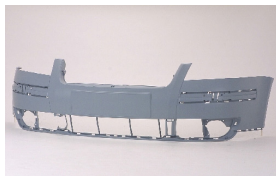

VOLKSWAGEN PASSAT 01-05

VW04065BA

C. Certified Parts * . ADD Products

C	* ITEM NO.	DESCRIPTION	YEAR	PART NO	PARTS LINK	MEASURE
C	VW04064BB	FRT BUMPER	01-05	3B0807217MGRU	VW1000144	5 pc / 37.69
	VW04064MAR	FRT BUMPER MLDG	01-05	3B0807717CGRU	VW1047101	5 pc / 0.50
*	VW04064MAL	FRT BUMPER MLDG	01-05	3B0807718CGRU	VW1046101	5 pc / 0.50
C	VW04065BA	FRT BUMPER	01-05	3B0807217K		1 pc / 3.81
	VW04065MAR	F/B MLDG	01-05	3B0807718BGRU		5 pc / 0.52
	VW04065MAL	F/B MLDG	01-05	3B0807717BGRU		5 pc / 0.52
	VW04097MAR	F/B MLDG UPPER	01-05	3B0807244ZZ		5 pc / 0.29
	VW04097MAL	F/B MLDG UPPER	01-05	3B0807243ZZ		5 pc / 0.29
*	VW04118BA	RR BUMPER	01-05	7018071012GRU		1 pc / 3.83
*	VW04118BB	RR BUMPER	01-05			/
*	VW04118BC	RR BUMPER	01-05	3B5807417HGRU	VW1100149	1 pc / 3.83
*	VW04118BD	RR BUMPER	01-05	3B5807417JGRU	VW1100151	/
*	VW04118BE	RR BUMPER	01-05	3B5807417DGRU		/
	VW04119MAR	FRT BUMPER MLDG	01-05	3B0807718DB41		5 pc / 0.52
*	VW04119MAL	FRT BUMPER MLDG	01-05	3B0807717DB41		5 pc / 0.52
C	VW07044GA	GRILLE	01-05	3B0853651K/3FZ	VW1200134	5 pc / 3.54
	VW07069GA	F/B GRILLE	01-05	3B0853677EB41	VW1036105	5 pc / 1.01
C	VW10039AR	FENDER RH	01-03	3B0821106E	VW1241133	1 pc / 1.70
C	VW10039AL	FENDER LH	01-03	3B0821105E	VW1240133	1 pc / 1.70
C	VW10039BR	FENDER RH	04-05	3B0821106G	VW1241134	1 pc / 1.70
C	VW10039BL	FENDER LH	04-05	3B0821105G	VW1240134	1 pc / 1.70
C	VW20029A	HOOD	01-05	3B0823031K	VW1230130	1 pc / 4.50
*	VW61010A	A/C FAN ASSY	01-05	8D0959455R	VW3115105	1 pc / 0.90

CNO229 - 1

ДЛЯ ЗАКАЗА АВТОЗАПЧАСТЕЙ WWW.REFORMAUTO.RU