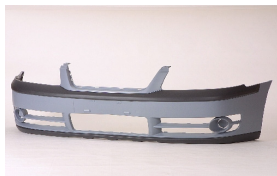

VOLKSWAGEN GOL/POINTER 02-04

VW04066BE

C. Certified Parts * . ADD Products

C	* ITEM NO.	DESCRIPTION	YEAR	PART NO	PARTS LINK	MEASURE
	VW04066BA	FRT BUMPER	02-04	5X0807221A		1 pc / 3.90
	VW04066BB	FRT BUMPER	02-04			1 pc / 3.90
	VW04066BE	FRT BUMPER	02-04			1 pc / 3.90
	VW07045GA	GRILLE	02-04	5X0853653999		5 pc / 1.81