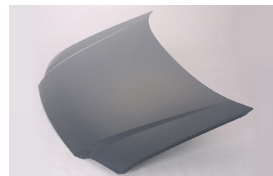

VW20030A

C. Certified Parts * . ADD Products

C	* ITEM NO.	DESCRIPTION	YEAR	PART NO	PARTS LINK	MEASURE
C	VW04068BA	FRT BUMPER	03-06	1T0807217B/GRU		1 pc / 5.18
	VW07046GA	GRILLE	03-06	1T0853651/3FZ		5 pc / 5.72
	VW10040AR	FENDER RH	03-06	1T0821022A		1 pc / 2.90
	VW10040AL	FENDER LH	03-06	1T0821021A		1 pc / 2.90
C	VW20030A	HOOD	03-06	1T0823031B		1 pc / 4.40