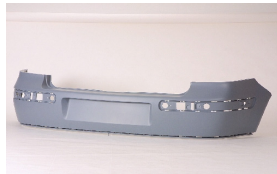

VOLKSWAGEN GOLF IV 98-02

VW04060BA

C. Certified Parts * . ADD Products

C	* ITEM NO.	DESCRIPTION		YEAR	PART NO	PARTS LINK	MEASURE
C	VW04060BA	RR BUMPER	PRIMED GRAY	98-02	1J6807421DGRU		1 pc / 4.55
	VW04060MAR	RR BUMPER MLDG	MAT-COLOR BLACK	98-02	1J6807792B41		5 pc / 0.88
	VW04060MAL	RR BUMPER MLDG	MAT-COLOR BLACK	98-02	1J6807791B41		5 pc / 0.88
	VW04061MAR	RR BUMPER MLDG	PRIMED GRAY	98-02	1J6807792AGRU	VW1147101	5 pc / 0.88
	VW04061MAL	RR BUMPER MLDG	PRIMED GRAY	98-02	1J6807791AGRU	VW1146101	5 pc / 0.88
	VW04062BA	FRT BUMPER	MAT-COLOR BLACK	98-02			5 pc / 26.55
C	VW04062BB	FRT BUMPER	PRIMED BLACK	98-02	1J0807217DGRU	VW1000135	5 pc / 26.55
C	VW05010VA	REAR BUMPER APRON	MAT-COLOR BLACK	98-02	1J6807521B41		5 pc / 7.68
C	VW07028GA	FRT INNER GRILLE	MAT-COLOR BLACK	98-02	1J0-853-655B-01C	VW1207101	5 pc / 1.76
	VW07029GA	FRT OUTER GRILLE	PRIMED GRAY	98-02	1J0-853-653-GRU		5 pc / 1.42
	VW07029GB	GRILLE	PRIMED W/MARK STAY GRAY	98-02	1J0-853-653-CGRU	VW1200124	5 pc / 1.40
C	VW10024AR	FENDER RH	W/S.L.HOLE	98-03	1J0821022	VW1241126	1 pc / 2.00
C	VW10024AL	FENDER LH	W/S.L.HOLE	98-03	1J0821021	VW1240126	1 pc / 2.00
C	VW20021A	HOOD	.	98-03	1J0823031A	VW1230126	1 pc / 4.10
*	VW66011A	DUAL FAN ASSY	1.8/1.9(HEAVY DUTY)/2.0L	99-05	M:1C959455C/6X0959455F	VW3115103	1 pc / 2.20

CNO 222 - 1

ДЛЯ ЗАКАЗА АВТОЗАПЧАСТЕЙ WWW.REFORMAUTO.RU