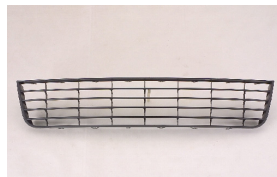

VOLKSWAGEN GOLF V 03-

VW07062GA

C. Certified Parts * . ADD Products

C	* ITEM NO.	DESCRIPTION	YEAR	PART NO	PARTS LINK	MEASURE
	VW04084BA	RR BUMPER UPPER	03-	1K6807417GRU		/
C	VW04085BA	RR BUMPER LOWER	03-	1K68974339B9		1 pc / 1.51
	VW04085BB	RR BUMPER LOWER	03-	1K68075219B9		1 pc / 1.51
C	VW04067MAR	FRT BUMPER MLDG	03-	1K08076569B9		5 pc / 0.34
C	VW04067MAL	FRT BUMPER MLDG	03-	1K08076559B9		5 pc / 0.34
C	VW04092MAR	FRT BUMPER MLDG	03-	1K0807656AGRU	VW1047103	5 pc / 0.34
C	VW04092MAL	FRT BUMPER MLDG	03-	1K0807655AGRU	VW1046103	5 pc / 0.34
C	VW04091BA	FRT BUMPER	03-	1K0807217DGRU		1 pc / 4.12
C	VW05007VA	FRT BUMPER APRON	03-	1K0805903A9B9	VW1094112	5 pc / 4.30
C	VW07043GA	GRILLE	03-	1K0853651AGRU	VW1200136	5 pc / 3.36
C	VW07062GA	FRT BUMPER GRILLE	03-	1K08536779B9		5 pc / 1.02
C	VW07063GA	FRT BUMPER GRILLE	03-	1K0853677A9B9	VW1036111	5 pc / 1.02
C	VW07061GB	GRILLE	04-	1K0853651E		5 pc / 7.24
*	VW07076GA	FRT BUMPER GRILLE	04-	1K0853677B9B9	VW1036111	5 pc / 1.01

CNO 223 - 1

ДЛЯ ЗАКАЗА АВТОЗАПЧАСТЕЙ WWW.REFORMAUTO.RU