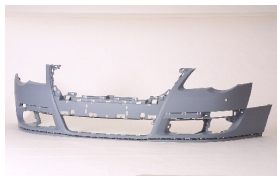

VOLKSWAGEN PASSAT 06-

VW04093BC

C. Certified Parts * . ADD Products

C	*	ITEM NO.	DESCRIPTION	YEAR	PART NO	PARTS LINK	MEASURE
		VW04093BA	FRT BUMPER	06-	3C0807217DGRU	VW1000165	5 pc / 34.89
		VW04093BB	FRT BUMPER	06-	3C0807217EGRU	VW1000164	5 pc / 34.89
		VW04093BC	FRT BUMPER	06-	3C0807217RGRU	VW1000163	5 pc / 34.89
		VW04093BD	FRT BUMPER	06-	3C0807217SGRU	VW1000162	1 pc / 6.98
C		VW04093MAR	F/B MLDG	06-	3C0807718AGRU		5 pc / 0.20
C		VW04093MAL	F/B MLDG	06-	3C0807717AGRU		5 pc / 0.20
C		VW04093MBR	F/B MLDG	06-	3C08077189B9		5 pc / 0.20
C		VW04093MBL	F/B MLDG	06-	3C08077179B9		5 pc / 0.20
		VW04107BA	RR BUMPER	06-	3C9807417GRU	VW1100164	1 pc / 4.50
		VW04107MAR	RR BUMPER MLDG	06-	3C9807460A2ZZ	VW1147102	5 pc / 0.18
	*	VW04107MAL	RR BUMPER MLDG	06-	3C9807459A2ZZ	VW1146102	5 pc / 0.18
	*	VW04116BA	RR BUMPER	06-	3C5807417GRU		1 pc / 4.21
		VW04116MAR	RR BUMPER MLDG	06-	3C5807460A2ZZ		/
	*	VW04116MAL	RR BUMPER MLDG	06-	3C5807459A2ZZ		/
	*	VW05013VA	RR BUMPER APRON	06-	3C5807521K9B9		/
	*	VW05014VA	RR BUMPER APRON	06-	3C9807521A9B9	VW1195106	5 pc / 12.08
		VW07055GA	GRILLE	06-	3C0853651DPWF		5 pc / 10.59
		VW07055GB	GRILLE	06-	3C0853651PWF		5 pc / 10.59

CNO 230 - 1

ДЛЯ ЗАКАЗА АВТОЗАПЧАСТЕЙ WWW.REFORMAUTO.RU