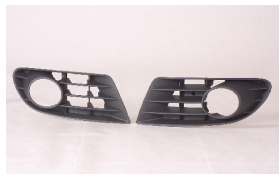

VW99030CAL