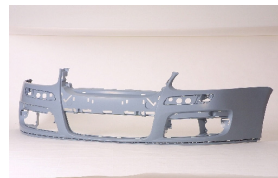

VOLKSWAGEN GOLF V 03-

VW04091BA

C. Certified Parts * . ADD Products

C	* ITEM NO.	DESCRIPTION	YEAR	PART NO	PARTS LINK	MEASURE
	VW04084BA	RR BUMPER UPPER	03-	1K6807417GRU		/
C	VW04085BA	RR BUMPER LOWER	03-	1K68974339B9		1 pc / 1.51
	VW04085BB	RR BUMPER LOWER	03-	1K68075219B9		1 pc / 1.51
C	VW04067MAR	FRT BUMPER MLDG	03-	1K08076569B9		5 pc / 0.34
C	VW04067MAL	FRT BUMPER MLDG	03-	1K08076559B9		5 pc / 0.34
C	VW04092MAR	FRT BUMPER MLDG	03-	1K0807656AGRU	VW1047103	5 pc / 0.34
C	VW04092MAL	FRT BUMPER MLDG	03-	1K0807655AGRU	VW1046103	5 pc / 0.34
C	VW04091BA	FRT BUMPER	03-	1K0807217DGRU		1 pc / 4.12
C	VW05007VA	FRT BUMPER APRON	03-	1K0805903A9B9	VW1094112	5 pc / 4.30
C	VW07043GA	GRILLE	03-	1K0853651AGRU	VW1200136	5 pc / 3.36
C	VW07062GA	FRT BUMPER GRILLE	03-	1K08536779B9		5 pc / 1.02
C	VW07063GA	FRT BUMPER GRILLE	03-	1K0853677A9B9	VW1036111	5 pc / 1.02
C	VW07061GB	GRILLE	04-	1K0853651E		5 pc / 7.24
*	VW07076GA	FRT BUMPER GRILLE	04-	1K0853677B9B9	VW1036111	5 pc / 1.01

CNO 223 - 1

ДЛЯ ЗАКАЗА АВТОЗАПЧАСТЕЙ WWW.REFORMAUTO.RU