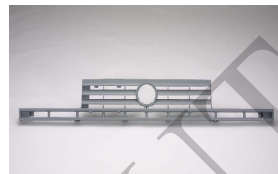

**VW07006GA**

**VW07008GA**

**VW07014GA**

**VW07020GA**

**VW07022GA**

**VW07022GB**

C. Certified Parts \* . ADD Products

| C | * | ITEM NO.         | DESCRIPTION | YEAR  | PART NO          | PARTS LINK | MEASURE      |
|---|---|------------------|-------------|-------|------------------|------------|--------------|
|   |   | <b>VW04003BA</b> | FRT BUMPER  | 85-90 | 165-807-217D-GD6 | VW1000104  | 1 pc / 1.50  |
|   |   | <b>VW04004BA</b> | FRT BUMPER  | 85-90 | (176-807-217H)   | VW1001106  | 1 pc / 1.42  |
|   |   |                  |             |       | 176-807-217F     |            |              |
|   |   | <b>VW04004BC</b> | FRT BUMPER  | 85-90 |                  |            | 1 pc / 1.42  |
|   |   | <b>VW04008BA</b> | RR BUMPER   | 85-90 | 165-807-417B-GD6 | VW1100104  | 5 pc / 16.10 |
|   |   | <b>VW04013BA</b> | RR BUMPER   | 85-90 | 176-807-393      | VW1101107  | 5 pc / 10.80 |
| C |   | <b>VW04014BA</b> | RR BUMPER   | 91-92 | 165-807-417M-ROH | VW1100106  | 1 pc / 4.50  |
|   |   | <b>VW04039BA</b> | RR BUMPER   | 88-92 |                  |            | 1 pc / 3.27  |
| C |   | <b>VW07006GA</b> | GRILLE      | 85-87 | 165-853-653 01C  | VW1200101  | 5 pc / 2.95  |
| C |   | <b>VW07008GA</b> | GRILLE      | 88-92 | 165-853-653E 01C | VW1200102  | 5 pc / 3.34  |
|   |   | <b>VW07014GA</b> | GRILLE      | 88-91 | 191-853-653C     |            | 5 pc / 3.51  |
|   |   | <b>VW07020GA</b> | GRILLE      | 90-92 | 191-853-651E     |            | 5 pc / 3.90  |
|   |   | <b>VW07022GA</b> | GRILLE      | 88-92 | BBW-853-653B     |            | 5 pc / 2.79  |
|   |   | <b>VW07022GB</b> | GRILLE      | 88-92 |                  |            | 5 pc / 2.79  |