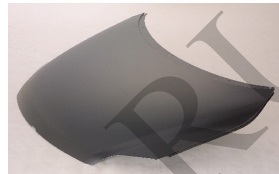

VOLKSWAGEN GOLF PLUS 05-

VW20036A

C. Certified Parts * . ADD Products

C	* ITEM NO.	DESCRIPTION		YEAR	PART NO	PARTS LINK	MEASURE
C	VW04101MAL	F/B MLDG	MAT-BLACK	05-	5M08076559B9		5 pc / 0.49
C	VW04104MAR	F/B MLDG	PRIMED GRAY	05-	5M0807656AGR		5 pc / 0.49
C	VW04104MAL	F/B MLDG	PRIMED GRAY	05-	5M0807655AGR		5 pc / 0.49
C	VW07072GA	F/B GRILLE	MAT-BLACK	05-	5M08536779B9		5 pc / 1.66
	* VW07070GA	GRILLE	MAT-BLACK W/GRAY MLDG	05-	5M0853651A		5 pc / 4.40
	VW10050AR	FENDER RH	W/O S.L.HOLE	04-	5M0821022		1 pc / 2.50
C	VW10050AL	FENDER LH	W/O S.L.HOLE	04-	5M0821021		1 pc / 2.50
C	VW20036A	HOOD		04-	5M0823031A		1 pc / 5.30
C	VW99030CAR	FOG LAMP COVER	MAT-BLACK W/HOLE	05-	5M08536669B9		5 pc / 1.10
C	VW99030CAL	FOG LAMP COVER	MAT-BLACK W/HOLE	05-	5M0853665C9B9		5 pc / 1.10
C	VW99035CAR	FOG LAMP COVER	MAT-DARK GRAY	05-	5M08536669B9		5 pc / 0.53
C	* VW99035CAL	FOG LAMP COVER	MAT-DARK GRAY	05-	5M08536659B9		5 pc / 0.53