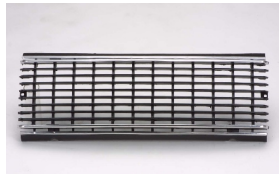

ISUZU FASTER KB/CHEVY LUV PICKUP 72-82

IZ07001GA

C. Certified Parts * . ADD Products

C *	ITEM NO.	DESCRIPTION	YEAR	PART NO	PARTS LINK	MEASURE
	IZ07001GA	GRILLE	72-82	(94021624)	GM1200207	5 pc / 1.81
		MAT-COLOR BLACK		9215406961		
	IZ07001GB	GRILLE	72-82			5 pc / 1.81
		MAT-COLOR W/O A&B MLDG BLACK				
	IZ07001HAR	H/L DOOR RH	72-82	(94026110)	GM2513149	5 pc / 0.80
		PAINTED SILVER		5-71110009-0		
	IZ07001HAL	H/L DOOR LH	72-82	(94026111)	GM2512150	5 pc / 0.80
		PAINTED SILVER		5-71110010-0		
	IZ07002GA	GRILLE	72-82	5-71110104-1	GM1200183	5 pc / 3.30
		W/MLDG PAINTED SILVER				
	IZ07002GB	GRILLE	72-82	5-7111059-4RC	GM1200183	5 pc / 3.30
		W/O MLDG PAINTED BLACK		94027051		
	IZ07002HAR	H/L DOOR RH	72-82	5-71110106-1		5 pc / 0.70
		CHRM-PAINTED SILVER				
	IZ07002HAL	H/L DOOR LH	72-82	5-71110107-1		5 pc / 0.70
		CHRM-PAINTED SILVER				
	IZ07002HBR	H/L DOOR RH	72-82	(94027052)	GM2513175	5 pc / 0.70
		CHRM-PAINTED BLACK		5-71110061-2		
	IZ07002HBL	H/L DOOR LH	72-82	(94027053)		5 pc / 0.70
		CHRM-PAINTED BLACK		5-71110062-2		
	IZ07002HCR	H/L DOOR RH	72-82	5-71110063-20M	GM2513165	5 pc / 0.70
		PAINTED SILVER				
	IZ07002HCL	H/L DOOR LH	72-82	5-71110064-20M		5 pc / 0.70
		PAINTED SILVER