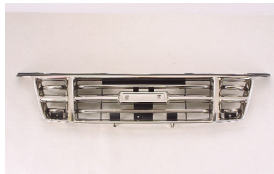

IZ07078GA7