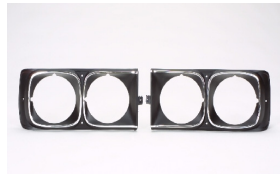

IZ07001HAL