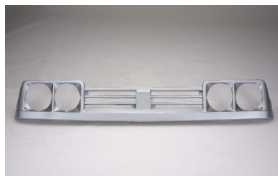

ISUZU ELF ROUTE VAN 81-82

IZ07004GA

C. Certified Parts * . ADD Products

C * ITEM NO.	DESCRIPTION	YEAR	PART NO	PARTS LINK	MEASURE
IZ07004GA	GRILLE PAINTED SILVER	81-82	5-71110096-3		5 pc / 4.10

CNO220-1

ДЛЯ ЗАКАЗА АВТОЗАПЧАСТЕЙ WWW.REFORMAUTO.RU