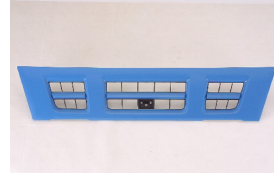

ISUZU NPR/NKR 04-08

IZ07074GB

C. Certified Parts * . ADD Products

C	* ITEM NO.	DESCRIPTION	YEAR	PART NO	PARTS LINK	MEASURE
	IZ07073GA7	GRILLE MAT-COLOR BLACK(WIDE)	05-08	8-97583048-4		5 pc / 2.45
	IZ07073GB7	GRILLE PAINTED WHITE/BLACK(WIDE)	05-08	8-97404579-4		5 pc / 2.30
	IZ07074GA	GRILLE PAINTED WHITE	05-08	8-97582414-4		5 pc / 1.85
	IZ07074GB	GRILLE PAINTED BLUE	05-08			5 pc / 1.85
	IZ07076GAR7	GRILLE SIDE PAINTED WHITE(W/MIRROR HOLE)	05-08	8-97404569-3		5 pc / 3.07
	IZ07076GAL7	GRILLE SIDE PAINTED WHITE(W/MIRROR HOLE)	05-08	8-97404570-3		5 pc / 3.06

CN0216-1

ДЛЯ ЗАКАЗА АВТОЗАПЧАСТЕЙ WWW.REFORMAUTO.RU