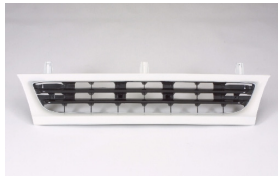

ISUZU FSR/FTR TRUCK 94-

IZ07046GA

C. Certified Parts * . ADD Products

C	* ITEM NO.	DESCRIPTION	YEAR	PART NO	PARTS LINK	MEASURE
	IZ07046GA	GRILLE PAINTED WHITE	94-96	4-71118702-31		5 pc / 3.90
	IZ07046HAR	H/L MOULDING RH PAINTED WHITE	95-	1-86830005-1		5 pc / 0.30
	IZ07046HAL	H/L MOULDING LH PAINTED WHITE	95-	1-86830006-1		5 pc / 0.30

CN0219-1

ДЛЯ ЗАКАЗА АВТОЗАПЧАСТЕЙ WWW.REFORMAUTO.RU