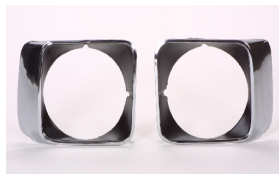

IZ07002HBL

IZ07002HCL

C. Certified Parts * . ADD Products

C *	ITEM NO.	DESCRIPTION	YEAR	PART NO	PARTS LINK	MEASURE
	IZ07001GA	GRILLE	72-82	(94021624)	GM1200207	5 pc / 1.81
		MAT-COLOR BLACK		9215406961		
	IZ07001GB	GRILLE	72-82			5 pc / 1.81
		MAT-COLOR W/O A&B MLDG BLACK				
	IZ07001HAR	H/L DOOR RH	72-82	(94026110)	GM2513149	5 pc / 0.80
		PAINTED SILVER		5-71110009-0		
	IZ07001HAL	H/L DOOR LH	72-82	(94026111)	GM2512150	5 pc / 0.80
		PAINTED SILVER		5-71110010-0		
	IZ07002GA	GRILLE	72-82	5-71110104-1	GM1200183	5 pc / 3.30
		W/MLDG PAINTED SILVER				
	IZ07002GB	GRILLE	72-82	5-7111059-4RC	GM1200183	5 pc / 3.30
		W/O MLDG PAINTED BLACK		94027051		
	IZ07002HAR	H/L DOOR RH	72-82	5-71110106-1		5 pc / 0.70
		CHRM-PAINTED SILVER				
	IZ07002HAL	H/L DOOR LH	72-82	5-71110107-1		5 pc / 0.70
		CHRM-PAINTED SILVER				
	IZ07002HBR	H/L DOOR RH	72-82	(94027052)	GM2513175	5 pc / 0.70
		CHRM-PAINTED BLACK		5-71110061-2		
	IZ07002HBL	H/L DOOR LH	72-82	(94027053)		5 pc / 0.70
		CHRM-PAINTED BLACK		5-71110062-2		
	IZ07002HCR	H/L DOOR RH	72-82	5-71110063-20M	GM2513165	5 pc / 0.70
		PAINTED SILVER				
	IZ07002HCL	H/L DOOR LH	72-82	5-71110064-20M		5 pc / 0.70
		PAINTED SILVER				