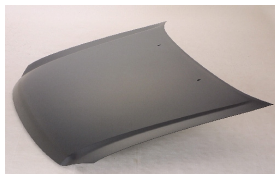

IZ20013A

C. Certified Parts * . ADD Products

C	* ITEM NO.	DESCRIPTION	YEAR	PART NO	PARTS LINK	MEASURE
	IZ04028BA7	FRT BUMPER				
				MAT-BLACK		
			06-	8-98007151-2		1 pc / 3.60
	IZ04029BA7	FRT BUMPER				
				MAT-BLACK(4WD)		
			06-	8-98007153-2		1 pc / 3.70
	IZ07077GA7	GRILLE				
				MAT-BLACK		
			06-			/
	IZ07077GB7	GRILLE				
				CHRM-BLACK		
			06-	8-98012478-2		/
	IZ07078GA7	GRILLE				
				CHRM-BLACK		
			06-	8-98012483-2		5 pc / 6.29
	IZ07078GB7	GRILLE				
				CHRM-BLACK		
			06-	8-98012478-2		5 pc / 6.29
	IZ07078GC7	GRILLE				
				MAT-BLACK		
			06-			5 pc / 6.29
	IZ10024AR	FENDER RH				
				W/O W.MLDG.HOLE		
			07-	8-97387-374-0		1 pc / 2.60
	IZ10024AL	FENDER LH				
				W/O W.MLDG.HOLE		
			07-	8-97387-375-0		1 pc / 2.60
	IZ10024BR	FENDER RH				
				W/S.L.HOLE&W/O W.MLDG HOLE		
			06-	8-97387369-0		1 pc / 2.60
	IZ10024BL	FENDER LH				
				W/S.L.HOLE&W/O W.MLDG HOLE		
			06-	8-97387370-0		1 pc / 2.60
	IZ10024CR	FENDER RH				
				W/W.MLDG.HOLE		
			07-	8-97387-371-0		1 pc / 2.60
*	IZ10024CL	FENDER LH				
				W/W.MLDG.HOLE		
			07-	8-97387-373-0		1 pc / 2.60
	IZ10024DR	FENDER RH				
				W/S.L.HOLE&W/W.MLDG HOLE		
			06-	8-97387367-0		1 pc / 2.60
*	IZ10024DL	FENDER LH				
				W/S.L.HOLE&W/W.MLDG HOLE		
			06-	8-97387368-0		1 pc / 2.60
	IZ20013A	HOOD				
			07-	8-97387-346-1		1 pc / 4.50