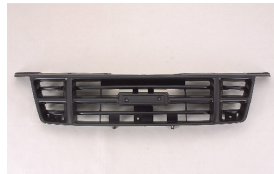

IZ07078GC7