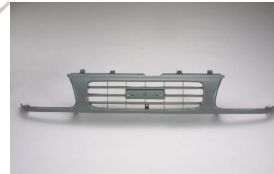

ISUZU PICKUP/AMIGO/TFR/RODEO 88-95

IZ07040GA

C. Certified Parts * . ADD Products

C	* ITEM NO.	DESCRIPTION	YEAR	PART NO	PARTS LINK	MEASURE
C	IZ05001VA	FRT BUMPER VALANCE	88-92	(8-94434-592-1)	IZ1090101	5 pc / 6.60
				8-94434-592-2		
C	IZ05002VA	FRT BUMPER VALANCE	93-95	(8-97043-881-2)	IZ1090102	5 pc / 8.71
				8-97043-880-2		

CN0201 - 1

ДЛЯ ЗАКАЗА АВТОЗАПЧАСТЕЙ WWW.REFORMAUTO.RU