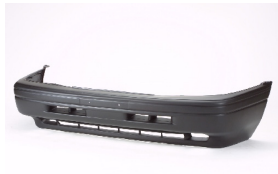

MAZDA 626/CAPELLA 85-92

MZ04007BA

C. Certified Parts * . ADD Products

C	* ITEM NO.	DESCRIPTION	YEAR	PART NO	PARTS LINK	MEASURE
	MZ04008BD	FRT BUMPER	86-87		MA1000133	5 pc / 11.00
	MZ04012BA	FRT BUMPER UPPER	85-87	G113-50-050		5 pc / 7.10
	MZ04007BA	FRT BUMPER	88-92	(GJ31-50-031)	MA1000137	5 pc / 26.00
				GJ31-50-030		
	MZ04026BA	RR BUMPER	88-92	GJ31-50-221	MA1100129	1 pc / 5.00
	MZ04027BA	FRT BUMPER	87-90	G225-50-030		1 pc / 3.93
	MZ04040BA	RR BUMPER	87-92	G211-50-221		5 pc / 21.20
	MZ07018GA	GRILLE	86-87	G113-50-710	MA1200112	5 pc / 1.35
	MZ07019GA	GRILLE	85-87	G124-50-710		5 pc / 1.25
	MZ07023GA	GRILLE	88-89	(G225-50-710A)	MA1200114	5 pc / 0.95
				G225-50-710		
C	MZ07037GA	GRILLE	90-92	GN51-50-710A	MA1200117	5 pc / 0.75