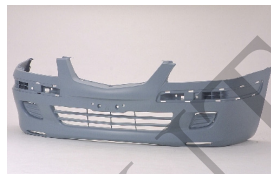

MAZDA 626/CAPELLA 98-02

MZ04075BB

C. Certified Parts * . ADD Products

C	* ITEM NO.	DESCRIPTION	YEAR	PART NO	PARTS LINK	MEASURE
C	MZ04053BA	FRT BUMPER PRIMED BLACK	98-99	GD7A-50-031C-00	MA1000159	5 pc / 34.40
	MZ04053BB	FRT BUMPER MAT-CLR BLACK	98-99		MA1000167	5 pc / 28.20
C	MZ04054BA	RR BUMPER PRIMED BLACK	98-02	GD7A-50-221-00	MA1100146	5 pc / 40.70
	MZ04054BB	RR BUMPER MAT-CLR BLACK	98-02		MA1100151	5 pc / 42.50
C	MZ04055BA	FRT BUMPER PRIMED BLACK	98-00	GE4T-50-031D-AA		1 pc / 5.00
	MZ04074BA	FRT BUMPER MAT-CLR BLACK	00-02		MA1000190	5 pc / 36.60
C	MZ04074BB	FRT BUMPER PRIMED BLACK	00-02	GGYA-50-03XB-00	MA1000166	5 pc / 36.60
	MZ04075BA	FRT BUMPER PRIMED W/F.L.HOLE GRAY	01-02	GG3F-50-031CA		1 pc / 4.70
	MZ04075BB	FRT BUMPER PRIMED W/O F.L.HOLE GRAY	01-02	GG3E-50-031CAA		1 pc / 4.70
	MZ04075MAR	FRT BUMPER MLDG MAT-COLOR GRAY	01-02	GG3E-50-B51		5 pc / 0.85
	MZ04075MAL	FRT BUMPER MLDG MAT-COLOR GRAY	01-02	GG3E-50-B41		5 pc / 0.85
	MZ07061GA	GRILLE MAT-COLOR BLACK	97-00			5 pc / 1.35
	MZ07061GB	GRILLE W/BRT.GARNISH MAT-CLR BLACK	97-00	GE4T-50-710B		5 pc / 1.50
C	MZ07062GA	GRILLE CHRМ-PAINTED BLACK	98-99	GD7A-50-710C	MA1200157	5 pc / 2.15

CN0279-1

ДЛЯ ЗАКАЗА АВТОЗАПЧАСТЕЙ WWW.REFORMAUTO.RU