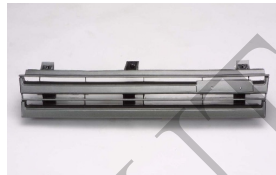

MZ04040BA

MZ07018GA

MZ07019GA

MZ07023GA

MZ07037GA

C. Certified Parts * . ADD Products

C	* ITEM NO.	DESCRIPTION	YEAR	PART NO	PARTS LINK	MEASURE
	MZ04008BD	FRT BUMPER	86-87		MA1000133	5 pc / 11.00
	MZ04012BA	FRT BUMPER UPPER	85-87	G113-50-050		5 pc / 7.10
	MZ04007BA	FRT BUMPER	88-92	(GJ31-50-031)	MA1000137	5 pc / 26.00
				GJ31-50-030		
	MZ04026BA	RR BUMPER	88-92	GJ31-50-221	MA1100129	1 pc / 5.00
	MZ04027BA	FRT BUMPER	87-90	G225-50-030		1 pc / 3.93
	MZ04040BA	RR BUMPER	87-92	G211-50-221		5 pc / 21.20
	MZ07018GA	GRILLE	86-87	G113-50-710	MA1200112	5 pc / 1.35
	MZ07019GA	GRILLE	85-87	G124-50-710		5 pc / 1.25
	MZ07023GA	GRILLE	88-89	(G225-50-710A)	MA1200114	5 pc / 0.95
				G225-50-710		
C	MZ07037GA	GRILLE	90-92	GN51-50-710A	MA1200117	5 pc / 0.75