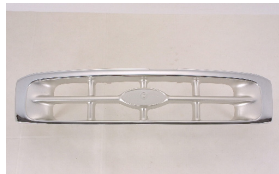

FD07181GA7