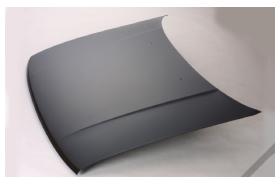

MZ20014A

MZ20015A

MZ30009A

C. Certified Parts * . ADD Products

C *	ITEM NO.	DESCRIPTION	YEAR	PART NO	PARTS LINK	MEASURE
	MZ04033BA	FRT BUMPER PRIMED BLACK	92-93	B455-50-031		5 pc / 20.70
	MZ04033BB	FRT BUMPER MAT-COLOR BLACK	92-93			5 pc / 20.70
	MZ04038BA	FRT BUMPER PRIMED BLACK	90-94	B482-50-031		5 pc / 30.00
	MZ04051BA	RR BUMPER PRIMED BLACK(SDN)	92-94	BTE3-50-221		1 pc / 4.50
	MZ04051BB	RR BUMPER MAT-COLOR BLACK(SDN)	92-94			1 pc / 4.50
	MZ04059BA	RR BUMPER PRIMED BLACK(H/B)	92-94	3B1B-50-2218H		1 pc / 4.00
	MZ07033GB	GRILLE MAT-COLOR BLACK	92-94	BB4W-50-710A		5 pc / 1.65
C	MZ07033GC	GRILLE PAINTED BLACK(W/HOLE)	93-	BBYD-50-710	MA1200109	5 pc / 1.65
C	MZ07034GA	FRT GIRLLE PAINTED GLOSS BLACK	90-92	(BA1C-50-710)	MA1200109	5 pc / 1.60
				BAYC-50-710		
	MZ07034GB	GRILLE PAINTED WHITE/BLACK	90-92	BS07-50-710A		5 pc / 1.60
	MZ07034GC	GRILLE MAT-COLOR BLACK	90-92	BA1C-50-711		5 pc / 1.60
	MZ07035GA	GRILLE W/HOLES PAINTED GLOSS BACK(H/B)	90-92	BR93-50-710A-PZ	MA1200148	5 pc / 1.00
				BRY3-50-710		