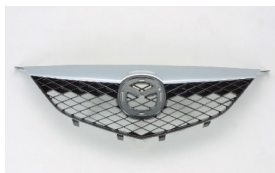

MAZDA 6 / ATENZA 03-08

MZ07079GB

C. Certified Parts * . ADD Products

C	* ITEM NO.	DESCRIPTION	YEAR	PART NO	PARTS LINK	MEASURE
	MZ04080BA	FRT BUMPER				1 pc / 8.57
C	MZ04080BB	FRT BUMPER				1 pc / 8.57
C	MZ04081BA	FRT BUMPER				1 pc / 6.50
C	MZ04081BB	FRT BUMPER				1 pc / 6.50
*	MZ04081BC	FRT BUMPER				1 pc / 6.50
	MZ04087BA	FRT BUMPER				1 pc / 8.57
C	MZ04087BB	FRT BUMPER				1 pc / 8.57
	MZ04092BA	RR BUMPER				3 pc / 49.56
C	MZ04092BB	RR BUMPER				3 pc / 49.56
	MZ04095BA	FRT BUMPER				1 pc / 8.57
C	MZ04095BB	FRT BUMPER				3 pc / 47.79
	MZ04087EA	F/B ABSORBER				1 pc / 1.20
	MZ07079GA	GRILLE				5 pc / 2.45
	MZ07079GB	GRILLE ASSY				5 pc / 2.45

CNO 280 - 1

ДЛЯ ЗАКАЗА АВТОЗАПЧАСТЕЙ WWW.REFORMAUTO.RU