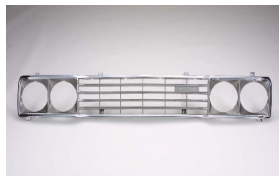

MAZDA B1600/1800 PICKUP 75-81

MZ07003GA

C. Certified Parts * . ADD Products

C	* ITEM NO.	DESCRIPTION	YEAR	PART NO	PARTS LINK	MEASURE
	MZ07038GA	GRILLE	75-76	0588-50-511		5 pc / 1.10
	MZ07038HAR	H/L DOOR RH	75-76	0588-50-521		5 pc / 0.70
	MZ07038HAL	H/L DOOR LH	75-76	0588-50-531		5 pc / 0.70
	MZ07003GA	GRILLE	77-81	3895-50-510B	MA1200122	5 pc / 4.60
	MZ07003GB	GRILLE	77-81	3894-50-511B		5 pc / 4.60

CNO 307 - 1

ДЛЯ ЗАКАЗА АВТОЗАПЧАСТЕЙ WWW.REFORMAUTO.RU