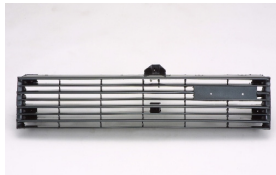

CNO275-1

ДЛЯ ЗАКАЗА АВТОЗАПЧАСТЕЙ WWW.REFORMAUTO.RU

MAZDA 626/CAPELLA 83-85

MZ04003BA

MZ04003BB

MZ07012GA

C. Certified Parts * . ADD Products

C	* ITEM NO.	DESCRIPTION	YEAR	PART NO	PARTS LINK	MEASURE
	MZ04003BA	FRT BUMPER UPPER	83-85	G030-50-050		5 pc / 4.80
	MZ04003BB	FRT BUMPER UPPER	83-85			5 pc / 4.80
	MZ07012GA	GRILLE	83-85	G033-50-710B	MA1200141	5 pc / 1.35

MZ04040BA

MZ07018GA

MZ07019GA

MZ07023GA

MZ07037GA

C. Certified Parts * . ADD Products

C	* ITEM NO.	DESCRIPTION	YEAR	PART NO	PARTS LINK	MEASURE
	MZ04008BD	FRT BUMPER	86-87		MA1000133	5 pc / 11.00
	MZ04012BA	FRT BUMPER UPPER	85-87	G113-50-050		5 pc / 7.10
	MZ04007BA	FRT BUMPER	88-92	(GJ31-50-031)	MA1000137	5 pc / 26.00
				GJ31-50-030		
	MZ04026BA	RR BUMPER	88-92	GJ31-50-221	MA1100129	1 pc / 5.00
	MZ04027BA	FRT BUMPER	87-90	G225-50-030		1 pc / 3.93
	MZ04040BA	RR BUMPER	87-92	G211-50-221		5 pc / 21.20
	MZ07018GA	GRILLE	86-87	G113-50-710	MA1200112	5 pc / 1.35
	MZ07019GA	GRILLE	85-87	G124-50-710		5 pc / 1.25
	MZ07023GA	GRILLE	88-89	(G225-50-710A)	MA1200114	5 pc / 0.95
				G225-50-710		
C	MZ07037GA	GRILLE	90-92	GN51-50-710A	MA1200117	5 pc / 0.75