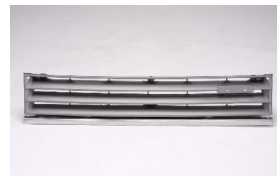

MAZDA 323/PROTEGE/FAMILIA 83-85

SEDAN/HATCH-BACK

MZ04004BA

MZ07011GA

MZ07013GA

MZ07013GB

C. Certified Parts * . ADD Products

C	* ITEM NO.	DESCRIPTION	YEAR	PART NO	PARTS LINK	MEASURE
	MZ04004BA	FRT BUMPER	83-85	B037-50-030		5 pc / 7.95
	MZ07011GA	GRILLE	83-85	BE32-50-710B	MA1200135	5 pc / 1.55
	MZ07013GA	GRILLE	83-85	BE54-50-710B	MA1200136	5 pc / 1.30
	MZ07013GB	GRILLE	83-85	B039-50-710		5 pc / 1.30
	MZ07013HBR	H/L DOOR RH	83-85	BE34-89-662		5 pc / 1.30
	MZ07013HBL	H/L DOOR LH	83-85	BE34-89-667		5 pc / 1.30