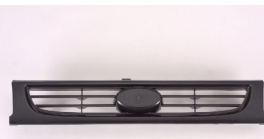

MZ07056GB

C. Certified Parts * . ADD Products

C *	ITEM NO.	DESCRIPTION	YEAR	PART NO	PARTS LINK	MEASURE
	MZ04014BA	FRT BUMPER	88-89	B304-50-030A		5 pc / 20.25
	MZ04014BB	FRT BUMPER	88-89	B305-50-031A		5 pc / 20.25
	MZ04015BA	RR BUMPER	88-89	BM03-50-220		5 pc / 20.05
	MZ04015BB	RR BUMPER	88-89	BM09-50-221		5 pc / 20.05
	MZ04072BA	RR BUMPER	97-	BTWE-50-221		1 pc / 4.50
	MZ07021GA	GRILLE	88-89	(B300-50-710A)	MA1200104	5 pc / 0.90
				B300-50-710		
	MZ07022GA	GRILLE	88-89	(B320-50-710A)	MA1200105	5 pc / 0.90
				B320-50-710B		
	MZ07040GA	GRILLE	91-92	BA5A-50-710		5 pc / 1.35
				BW6N-50-710		
	MZ07056GA	GRILLE	98-02	BTWC-50-710		5 pc / 1.20
	MZ07056GB	GRILLE	98-02			5 pc / 1.20