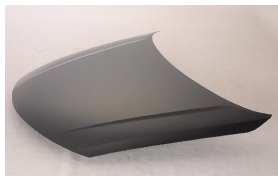

MZ20051A

C. Certified Parts * . ADD Products

C	* ITEM NO.	DESCRIPTION	YEAR	PART NO	PARTS LINK	MEASURE
C	MZ10066AR	FENDER RH	07-	TD11-52-110D	MA1241159	1 pc / 2.50
C	* MZ10066AL	FENDER LH	07-	TD11-52-210D	MA1240159	1 pc / 2.50
C	MZ20051A	HOOD	07-	TDY1-52-31XD	MA1230164	1 pc / 5.29