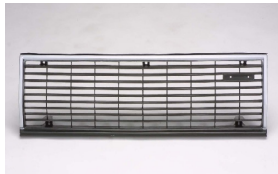

MAZDA 323/PROTEGE/FAMILIA 77-79
SEDAN/HATCH-BACK

MZ07004GA

C. Certified Parts * . ADD Products

C	* ITEM NO.	DESCRIPTION	YEAR	PART NO	PARTS LINK	MEASURE
	MZ07004GA	GRILLE	77-79	3953-50-710		5 pc / 1.85
	MZ07004HAR	H/L DOOR RH	77-79	3960-89-662		5 pc / 1.00
	MZ07004HAL	H/L DOOR LH	77-79	3960-89-667		5 pc / 1.00
	MZ07004HBR	H/L DOOR RH	77-79	(8537-89-662)		5 pc / 1.00
				3958-89-662		
	MZ07004HBL	H/L DOOR LH	77-79	(8537-89-667)		5 pc / 1.00
				3958-89-667		
	MZ07004LBR	LENS RH	77-79	8531-51-061		50 pc / 1.31
	MZ07004LBL	LENS LH	77-79	8531-51-071		50 pc / 1.31