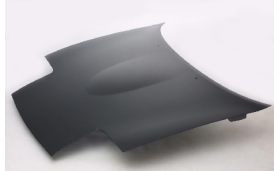

MAZDA MX5/MIATA 90-97

MZ10019AL

MZ10019BL

MZ20025A

C. Certified Parts * . ADD Products

C	* ITEM NO.	DESCRIPTION	YEAR	PART NO	PARTS LINK	MEASURE
C	MZ10019AR	FENDER RH W/O S.L.HOLE	90-95	NAY1-52-110	MA1241114	1 pc / 1.70
C	MZ10019AL	FENDER LH W/O S.L.HOLE	90-95	NAY1-52-210	MA1240113	1 pc / 1.70
	MZ10019BR	FENDER RH W/S.L.HOLE	90-94	N001-52-111B		1 pc / 1.70
	MZ10019BL	FENDER LH W/S.L.HOLE	90-94	N001-52-211B		1 pc / 1.70
C	MZ20025A	HOOD	90-97	NAY1-52-310D	MA1230139	1 pc / 3.00