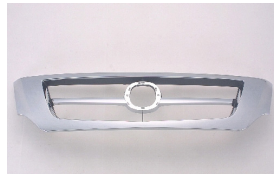

MAZDA PICKUP(USA TYPE) 98-09

MZ07085GA

C. Certified Parts * . ADD Products

C *	ITEM NO.	DESCRIPTION	YEAR	PART NO	PARTS LINK	MEASURE
	MZ07059GA	GRILLE PAINTED BLACK	98-00	ZZP0-50-710B	MA1200153	5 pc / 2.70
C	MZ07059GB	GRILLE CHRM-PAINTED BLACK	98-00	ZZP0-50-710A	MA1200154	5 pc / 2.84
	MZ07085GA	GRILLE CHRM-PAINTED BLACK	01-	1F21-50-710	MA1200167	5 pc / 2.95
	MZ07085GB	GRILLE MAT-COLOR BLACK	01-	1F22-50-710	MA1200168	5 pc / 2.95
	MZ07085GZ	GRILLE CHROME BRIGHT	01-		MA1200170	5 pc / 2.95
C	MZ10056AR	FENDER RH W/O W.MLDG.HOLE	98-00	(F87Z-16005CA) ZZPO-52-110	MA1241154	1 pc / 3.40
C	MZ10056AL	FENDER LH W/O W.MLDG.HOLE	98-00	(ZZP0-52-210) 1F20-52-210	MA1240154	1 pc / 3.40
C	MZ10056BR	FENDER RH W/W.MLDG.HOLE (10 HOLE)	01-08	1F21-52-110	MA1241155	1 pc / 3.40
C	MZ10056BL	FENDER LH W/W.MLDG.HOLE	01-08	1F21-52-210	MA1240155	1 pc / 3.40
C	MZ10056CR	FENDER RH W/W.MLDG.HOLE (9 HOLE)	98-00	ZZP1-52-110	MA1241153	1 pc / 3.40
C	MZ10056CL	FENDER LH W/W.MLDG.HOLE (9 HOLE)	98-00	ZZP1-52-210	MA1240153	1 pc / 3.40
C	FD40133C	FT BUMPER CHROME	98-00	ZZP1-50-031	MA1002128	1 pc / 6.60
C	FD40133D	FT BUMPER E.D.P	98-00	ZZP0-50-031A	MA1002127	1 pc / 6.60
	FD80057CR	FT DOOR RH FRONT	98-02	ZZM3-58-010A	MA1301105	1 pc / 7.10
	FD80057CL	FT DOOR LH FRONT	98-02	ZZM3-59-010A	MA1300105	1 pc / 7.10
	MZ99003PA	RR STEP PAD MAT-COLOR BLACK	98-99	ZZM0-50-237	MA1191101	5 pc / 2.55