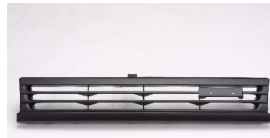

MAZDA 323/PROTEGE/FAMILIA 88-89
SEDAN/HATCH-BACK

MZ07021GA

C. Certified Parts * . ADD Products

C *	ITEM NO.	DESCRIPTION	YEAR	PART NO	PARTS LINK	MEASURE
	MZ04014BA	FRT BUMPER	88-89	B304-50-030A		5 pc / 20.25
	MZ04014BB	FRT BUMPER	88-89	B305-50-031A		5 pc / 20.25
	MZ04015BA	RR BUMPER	88-89	BM03-50-220		5 pc / 20.05
	MZ04015BB	RR BUMPER	88-89	BM09-50-221		5 pc / 20.05
	MZ04072BA	RR BUMPER	97-	BTWE-50-221		1 pc / 4.50
	MZ07021GA	GRILLE	88-89	(B300-50-710A)	MA1200104	5 pc / 0.90
				B300-50-710		
	MZ07022GA	GRILLE	88-89	(B320-50-710A)	MA1200105	5 pc / 0.90
				B320-50-710B		
	MZ07040GA	GRILLE	91-92	BA5A-50-710		5 pc / 1.35
				BW6N-50-710		
	MZ07056GA	GRILLE	98-02	BTWC-50-710		5 pc / 1.20
	MZ07056GB	GRILLE	98-02			5 pc / 1.20