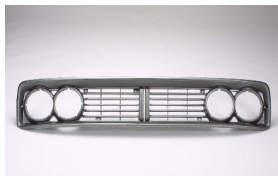

MZ07028GA

C. Certified Parts * . ADD Products

C *	ITEM NO.	DESCRIPTION	YEAR	PART NO	PARTS LINK	MEASURE
	MZ07028GA	GRILLE	77-80	1363-50-711C		5 pc / 5.15

CN0317-1

ДЛЯ ЗАКАЗА АВТОЗАПЧАСТЕЙ WWW.REFORMAUTO.RU