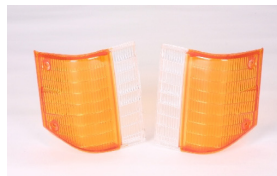

MAZDA E1800 TRUCK/E2200 MAXI/VAN 87-93

MZ07046GA

MZ07046HAL

MZ07046LAL

C. Certified Parts * . ADD Products

C	* ITEM NO.	DESCRIPTION	YEAR	PART NO	PARTS LINK	MEASURE
	MZ07046GA	GRILLE	92-93	S414-50-710B		5 pc / 1.45
	MZ07046HAR	H/L DOOR RH	92-93	8BS651060		5 pc / 1.80
	MZ07046HAL	H/L DOOR LH	92-93	8BS651070		5 pc / 1.80
	MZ07046LAR	LENS RH	92-93			100 pc / 3.70
	MZ07046LAL	LENS LH	92-93			100 pc / 3.70