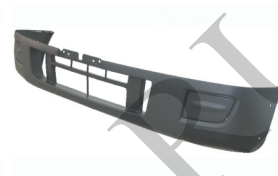

MAZDA B2800 PICKUP/FORD RANGER 04-06

MZ04086BB

C. Certified Parts * . ADD Products

C	* ITEM NO.	DESCRIPTION	YEAR	PART NO	PARTS LINK	MEASURE
	MZ04086BA	FRT BUMPER LOWER	03-06	UM47-50-032D		1 pc / 1.93
	MZ04086BB	FRT BUMPER LOWER	03-06			1 pc / 1.93
	FD05053VA7	APRON	03-06	UM46-50-032		5 pc / 5.26
	FD05053VB7	APRON	03-06			5 pc / 5.26
	MZ07087GA	GRILLE	03-06	UM47-50-710		5 pc / 7.10
	MZ07087GB	GRILLE	03-06			5 pc / 7.10
	MZ07087MA7	HOOD MOULDING	03-06	UM47-50-7E0B		5 pc / 0.43
	MZ07087HAR	H/L MLDG RH	03-06	UM47-50-7K1A4F		5 pc / 0.95
	MZ07087HAL	H/L MLDG LH	03-06	UM47-50-7J1A4F		5 pc / 0.95
	FD07204GA7	GRILLE	03-06	UM48-50-710		5 pc / 5.14
	FD07204GB7	GRILLE	03-06	UM46-50-710		5 pc / 5.14