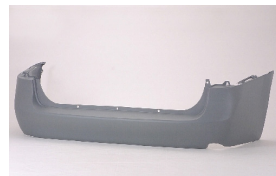

MAZDA MPV VAN 00-06

MZ04064BA

C. Certified Parts * . ADD Products

C	*	ITEM NO.	DESCRIPTION	YEAR	PART NO	PARTS LINK	MEASURE		
		MZ04063BA	FRT BUMPER		MAT-CLR DARK GRAY	00-01	MA1000179	5 pc / 47.80	
C		MZ04063BB	FRT BUMPER		PARTIAL-PRIMED BLACK	00-01	LC62-50-031C	MA1000163	5 pc / 47.80
C		MZ04063BC	FRT BUMPER		PARTIAL-PRIMED BLACK	00-01	LC70-50-031C	MA1000164	5 pc / 47.80
C		MZ04064BA	RR BUMPER		MAT-COLOR DARK GRAY	00-01	LC62-50-221C	MA1100153	3 pc / 30.78
C		MZ04064BB	RR BUMPER		PRIMED BLACK	00-01	LC70-50-221C	MA1100154	3 pc / 30.77
C		MZ07063GA	GRILLE		PAINTED W/BRT.FRAME DARK GRAY	00-01	LC60-50-710A	MA1200158	5 pc / 5.50
		MZ10037AR	FENDER RH			00-03	LC62-52-111F	MA1241139	1 pc / 1.60
		MZ10037AL	FENDER LH			00-03	LC62-52-211F	MA1240139	1 pc / 1.60