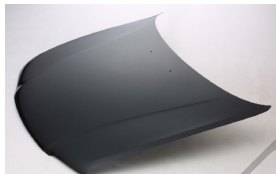

MZ10035AL

MZ20026A

C. Certified Parts * . ADD Products

C	* ITEM NO.	DESCRIPTION	YEAR	PART NO	PARTS LINK	MEASURE
C	MZ04053BA	FRT BUMPER PRIMED BLACK	98-99	GD7A-50-031C-00	MA1000159	5 pc / 34.40
	MZ04053BB	FRT BUMPER MAT-CLR BLACK	98-99		MA1000167	5 pc / 28.20
C	MZ04054BA	RR BUMPER PRIMED BLACK	98-02	GD7A-50-221-00	MA1100146	5 pc / 40.70
	MZ04054BB	RR BUMPER MAT-CLR BLACK	98-02		MA1100151	5 pc / 42.50
C	MZ04055BA	FRT BUMPER PRIMED BLACK	98-00	GE4T-50-031D-AA		1 pc / 5.00
	MZ04074BA	FRT BUMPER MAT-CLR BLACK	00-02		MA1000190	5 pc / 36.60
C	MZ04074BB	FRT BUMPER PRIMED BLACK	00-02	GGYA-50-03XB-00	MA1000166	5 pc / 36.60
	MZ04075BA	FRT BUMPER PRIMED W/F.L.HOLE GRAY	01-02	GG3F-50-031CA		1 pc / 4.70
	MZ04075BB	FRT BUMPER PRIMED W/O F.L.HOLE GRAY	01-02	GG3E-50-031CAA		1 pc / 4.70
	MZ04075MAR	FRT BUMPER MLDG MAT-COLOR GRAY	01-02	GG3E-50-B51		5 pc / 0.85
	MZ04075MAL	FRT BUMPER MLDG MAT-COLOR GRAY	01-02	GG3E-50-B41		5 pc / 0.85
	MZ07061GA	GRILLE MAT-COLOR BLACK	97-00			5 pc / 1.35
	MZ07061GB	GRILLE W/BRT.GARNISH MAT-CLR BLACK	97-00	GE4T-50-710B		5 pc / 1.50
C	MZ07062GA	GRILLE CHRМ-PAINTED BLACK	98-99	GD7A-50-710C	MA1200157	5 pc / 2.15