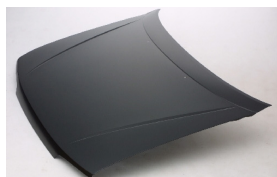

MZ20014A

MZ20015A

MZ30009A

C. Certified Parts * . ADD Products

C *	ITEM NO.	DESCRIPTION	YEAR	PART NO	PARTS LINK	MEASURE
	MZ04033BA	FRT BUMPER PRIMED BLACK	92-93	B455-50-031		5 pc / 20.70
	MZ04033BB	FRT BUMPER MAT-COLOR BLACK	92-93			5 pc / 20.70
	MZ04038BA	FRT BUMPER PRIMED BLACK	90-94	B482-50-031		5 pc / 30.00
	MZ04051BA	RR BUMPER PRIMED BLACK(SDN)	92-94	BTE3-50-221		1 pc / 4.50
	MZ04051BB	RR BUMPER MAT-COLOR BLACK(SDN)	92-94			1 pc / 4.50
	MZ04059BA	RR BUMPER PRIMED BLACK(H/B)	92-94	3B1B-50-2218H		1 pc / 4.00
	MZ07033GB	GRILLE MAT-COLOR BLACK	92-94	BB4W-50-710A		5 pc / 1.65
C	MZ07033GC	GRILLE PAINTED BLACK(W/HOLE)	93-	BBYD-50-710	MA1200109	5 pc / 1.65
C	MZ07034GA	FRT GIRLLE PAINTED GLOSS BLACK	90-92	(BA1C-50-710)	MA1200109	5 pc / 1.60
				BAYC-50-710		
	MZ07034GB	GRILLE PAINTED WHITE/BLACK	90-92	BS07-50-710A		5 pc / 1.60
	MZ07034GC	GRILLE MAT-COLOR BLACK	90-92	BA1C-50-711		5 pc / 1.60
	MZ07035GA	GRILLE W/HOLES PAINTED GLOSS BACK(H/B)	90-92	BR93-50-710A-PZ	MA1200148	5 pc / 1.00
				BRY3-50-710		