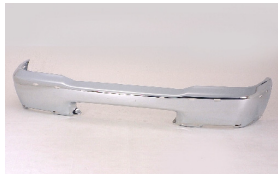

MAZDA PICKUP(USA TYPE) 98-09

FD40133C

C. Certified Parts * . ADD Products

C *	ITEM NO.	DESCRIPTION	YEAR	PART NO	PARTS LINK	MEASURE
	MZ07059GA	GRILLE PAINTED BLACK	98-00	ZZP0-50-710B	MA1200153	5 pc / 2.70
C	MZ07059GB	GRILLE CHRM-PAINTED BLACK	98-00	ZZP0-50-710A	MA1200154	5 pc / 2.84
	MZ07085GA	GRILLE CHRM-PAINTED BLACK	01-	1F21-50-710	MA1200167	5 pc / 2.95
	MZ07085GB	GRILLE MAT-COLOR BLACK	01-	1F22-50-710	MA1200168	5 pc / 2.95
	MZ07085GZ	GRILLE CHROME BRIGHT	01-		MA1200170	5 pc / 2.95
C	MZ10056AR	FENDER RH W/O W.MLDG.HOLE	98-00	(F87Z-16005CA) ZZPO-52-110	MA1241154	1 pc / 3.40
C	MZ10056AL	FENDER LH W/O W.MLDG.HOLE	98-00	(ZZP0-52-210) 1F20-52-210	MA1240154	1 pc / 3.40
C	MZ10056BR	FENDER RH W/W.MLDG.HOLE (10 HOLE)	01-08	1F21-52-110	MA1241155	1 pc / 3.40
C	MZ10056BL	FENDER LH W/W.MLDG.HOLE	01-08	1F21-52-210	MA1240155	1 pc / 3.40
C	MZ10056CR	FENDER RH W/W.MLDG.HOLE (9 HOLE)	98-00	ZZP1-52-110	MA1241153	1 pc / 3.40
C	MZ10056CL	FENDER LH W/W.MLDG.HOLE (9 HOLE)	98-00	ZZP1-52-210	MA1240153	1 pc / 3.40
C	FD40133C	FT BUMPER CHROME	98-00	ZZP1-50-031	MA1002128	1 pc / 6.60
C	FD40133D	FT BUMPER E.D.P	98-00	ZZP0-50-031A	MA1002127	1 pc / 6.60
	FD80057CR	FT DOOR RH FRONT	98-02	ZZM3-58-010A	MA1301105	1 pc / 7.10
	FD80057CL	FT DOOR LH FRONT	98-02	ZZM3-59-010A	MA1300105	1 pc / 7.10
	MZ99003PA	RR STEP PAD MAT-COLOR BLACK	98-99	ZZM0-50-237	MA1191101	5 pc / 2.55