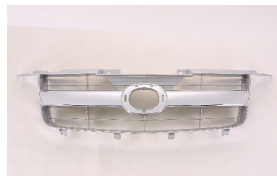

MAZDA BT-50 PICKUP/FORD RANGER 07-

MZ07099GA

C. Certified Parts * . ADD Products

C	* ITEM NO.	DESCRIPTION	YEAR	PART NO	PARTS LINK	MEASURE	
	MZ07099GA	GRILLE		CHRM-PAINTED SILVER	07-	UR61-50-710C	5 pc / 7.61
*	MZ07099GB	GRILLE		MAT-BLACK	07-		5 pc / 7.61
	MZ07100MA	HOOD MLDG		CHROME BRIGHT	07-	UR56-50-7E0C	5 pc / 0.91
*	FD07283GA7	GRILLE		CHRM-GRAY(RANGER)	06-	UR89-50-710E	5 pc / 6.40