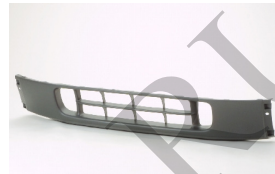

MAZDA B2800/FORD RANGER 98-03

MZ05002VA

C. Certified Parts * . ADD Products

C	* ITEM NO.	DESCRIPTION	YEAR	PART NO	PARTS LINK	MEASURE
	MZ04066PAR	FRT BUMPER SIDE	99-02	UH725004XBAA		5 pc / 2.60
	MZ04066PAL	FRT BUMPER SIDE	99-02	UH725005XBAA		5 pc / 2.60
	MZ05002VA	FRT BUMPER APRON	99-02	UH71-50-032A		5 pc / 7.25
	FD05031VA7	FRT BUMPER APRON	99-02	UH77-50-032A		5 pc / 4.08
	MZ07065GA	GRILLE	99-02	UH71-50-710C		5 pc / 6.05
	MZ07065GB	GRILLE	99-02	UH72-50-710C		5 pc / 6.05
	FD07194GA	GRILLE	99-02	YM305710AB		5 pc / 7.13
	FD07181GA7	GRILLE	99-02	UH78-50-710B		5 pc / 5.17
*	MZ37063B	RADIATOR	88-09	MZ14-10-74P00		1 pc / 2.44
*	MZ37063BM	RADIATOR	88-09	WL85-15-200B		1 pc / 2.44
	FD41136AR7	FRT SIDE BUMPER	99-	UH77-50-041		5 pc / 2.74
	FD41136AL7	FRT SIDE BUMPER	99-	UH77-50-051		5 pc / 2.74