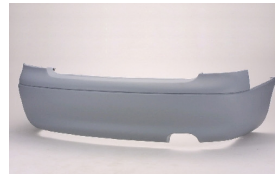

MAZDA 626/CAPELLA 93-97

MZ04045BA

C. Certified Parts * . ADD Products

C	* ITEM NO.	DESCRIPTION	YEAR	PART NO	PARTS LINK	MEASURE
C	MZ04031BA	FRT BUMPER	93-97	GAY5-50-03XB-00	MA1000113	5 pc / 28.07
	MZ04031BB	FRT BUMPER	93-97	PERFORMANCE		5 pc / 28.05
	MZ04037BA	FRT BUMPER	93-97	2075202		1 pc / 4.00
	MZ04037BB	FRT BUMPER	93-97			1 pc / 4.00
C	MZ04042BA	RR BUMPER	93-97	GAY5-50-22XA-00	MA1100108	5 pc / 35.30
	MZ04042BB	RR BUMPER	93-97	PERFORMANCE	MA1100166	5 pc / 32.25
	MZ04045BA	RR BUMPER	93-97	(GT1F-50-221A)		1 pc / 5.71
				GT0A-50-221		
C	MZ07042GA	GRILLE	93-95	GA2K-50-710B-00	MA1200147	5 pc / 1.25
C	MZ07042GB	GRILLE	93-95	GA2M-50-710	MA1200129	5 pc / 1.25
	MZ07048GA	GRILLE	93-97	GA8B-50-710B		5 pc / 1.25
C	MZ07051GA	GRILLE	96-97	GD1E-50-710C-00	MA1200151	5 pc / 1.20
*	MZ60001A	RAD FAN ASSY	93-98	M:KL20-15-150	MA3115101	1 pc / 0.90
				M:KL56-15-150		
*	MZ60001C	RAD FAN ASSY	96-97	M:FS59-15-150	MA3115126	1 pc / 0.90
*	MZ60001F	RAD FAN ASSY	93-97	FS19-15025		1 pc / 0.90