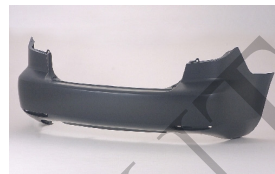

MAZDA 6 / ATENZA 03-08

MZ04092BB

C. Certified Parts * . ADD Products

C	* ITEM NO.	DESCRIPTION	YEAR	PART NO	PARTS LINK	MEASURE
	MZ04080BA	FRT BUMPER				1 pc / 8.57
C	MZ04080BB	FRT BUMPER				1 pc / 8.57
C	MZ04081BA	FRT BUMPER				1 pc / 6.50
C	MZ04081BB	FRT BUMPER				1 pc / 6.50
*	MZ04081BC	FRT BUMPER				1 pc / 6.50
	MZ04087BA	FRT BUMPER				1 pc / 8.57
C	MZ04087BB	FRT BUMPER				1 pc / 8.57
	MZ04092BA	RR BUMPER				3 pc / 49.56
C	MZ04092BB	RR BUMPER				3 pc / 49.56
	MZ04095BA	FRT BUMPER				1 pc / 8.57
C	MZ04095BB	FRT BUMPER				3 pc / 47.79
	MZ04087EA	F/B ABSORBER				1 pc / 1.20
	MZ07079GA	GRILLE				5 pc / 2.45
	MZ07079GB	GRILLE ASSY				5 pc / 2.45

CNO 280 - 1

ДЛЯ ЗАКАЗА АВТОЗАПЧАСТЕЙ WWW.REFORMAUTO.RU