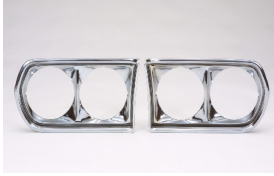

CNO294-3

ДЛЯ ЗАКАЗА АВТОЗАПЧАСТЕЙ WWW.REFORMAUTO.RU

MAZDA 3 10-

C. Certified Parts * . ADD Products

C	* ITEM NO.	DESCRIPTION	YEAR	PART NO	PARTS LINK	MEASURE
*	MZ04115BA	FRT BUMPER MAT-BLACK	10-			/
*	MZ04115BB	FRT BUMPER PRIMED BLACK	10-	BCW8-50-031HAA		/
*	MZ04115BC	FRT BUMPER PRIMED GRAY	10-			/
*	MZ04115EA	FRT BUMPER ABSORBER MAT-WHITE	10-	BBM2-50-111	MA1070109	1 pc / 1.60
*	MZ04116BB	RR BUMPER PARTIAL-PRIMED BLACK	10-	BBM4-50-221MBB		/
*	MZ04117BA	FRT BUMPER MAT-BLACK	10-			/
*	MZ04117BB	FRT BUMPER PRIMED BLACK	10-	BBN2-50-031JAA		/
*	MZ04118BB	RR BUMPER PRIMED BLACK	10-	BBN2-50-221HAA		/
*	MZ07109GA	INNER GRILLE MAT-DARK GRAY	10-	BBM4-50-7MOE		/
*	MZ07110GA	FRT BUMPER GRILLE MAT-DARK GRAY	10-	BBM4-50-1T1G		/
*	MZ07111GA	FRT BUMPER GRILLE MAT-BLACK	10-	BBN2-50-1T0K		/
*	MZ20055A	HOOD	10-	BBY4-52-31XB	MA1230167	1 pc / 5.80
*	MZ67026A	SINGLE FAN ASSY 2.0/2.5L W/PWM	10-	LF8B-15-025B		1 pc / 2.10
				LF8B-15-025C		

CNO295 - 1

ДЛЯ ЗАКАЗА АВТОЗАПЧАСТЕЙ WWW.REFORMAUTO.RU

MAZDA 929 77-78

MZ07001GB

MZ07001HAL

C. Certified Parts * . ADD Products

C	* ITEM NO.	DESCRIPTION	YEAR	PART NO	PARTS LINK	MEASURE
	MZ07001GB	GRILLE	77-78	3648-50-711-08		5 pc / 1.95
		W/FRAME CHRМ-PNTED SLV GRAY		3648-50-770-08		
	MZ07001HAR	H/L DOOR RH	77-78	(8702-50-760)		5 pc / 0.50
		CHRМ-PAINTED SILVER GRAY		3648-50-741A-01		
	MZ07001HAL	H/L DOOR LH	77-78	(3648-50-760)		5 pc / 0.50
		CHRМ-PAINTED SILVER GRAY		3648-50-761A-01		

MAZDA 929 79-80

C. Certified Parts * ADD Products

C *	ITEM NO.	DESCRIPTION	YEAR	PART NO	PARTS LINK	MEASURE
	MZ07002GB	GRILLE	79-80	8544-50-711A		5 pc / 3.00
		W/FAME CHRМ-PNTED SLV GRAY		8545-50-730A		

CNO297-1