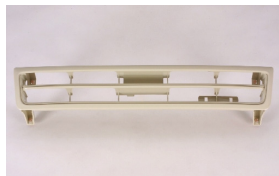

NISSAN MAXIMA 89-94

DS07094GA

C. Certified Parts * . ADD Products

C	* ITEM NO.	DESCRIPTION	YEAR	PART NO	PARTS LINK	MEASURE
C	DS07094GA	GRILLE MAT-COLOR WHITE	89-91	F2310-86E01	NI1200134	5 pc / 1.80
C	DS07094GB	GRILLE CHRM-PAINTED DARK AGENT	89-91	62310-86E00	NI1200119	5 pc / 1.77
C	DS07136GB	GRILLE CHRM-PAINTED BLACK	92-94	62310-96E00	NI1200142	5 pc / 2.10
*	DS37011A	RADIATOR V6/3.0 1ROW 24mm A/T P/A	89-94	21460-30P10	DPI-48/1242	1 pc / 1.97
*	DS66008A	DUAL FAN ASSY	93-94	21481-96E10	NI3115110	1 pc / 3.60