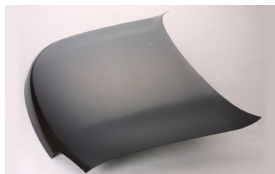

DS20055A

C. Certified Parts * . ADD Products

C	*	ITEM NO.	DESCRIPTION	YEAR	PART NO	PARTS LINK	MEASURE
		DS04081BA	FRT BUMPER MAT-COLOR BLACK	93-97	62010-50B25		1 pc / 3.30
		DS04081BB	FRT BUMPER MAT-CLR W/LCNS HOLES BLACK	93-97			1 pc / 3.37
		DS04081BC	FRT BUMPER PRIMED BLK	93-97			1 pc / 3.20
C		DS04082BA	RR BUMPER MAT-COLOR BLACK	93-97	85022-50B25		5 pc / 14.89
		DS04082BC	RR BUMPER PRIMED BLK	93-97			5 pc / 15.00
		DS10071AR	FENDER RH W/S.L.HOLE	93-97	63100-41B30		1 pc / 1.90
		DS10071AL	FENDER LH W/S.L.HOLE	93-97	63101-41B30		1 pc / 1.90
		DS20055A	HOOD	93-97	65100-41B31		1 pc / 3.20