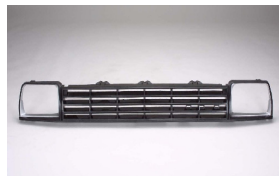

**NISSAN PULSAR/CHERRY/310/N10 79-82**

**DS07035GA**

**DS07046GB**

**DS07046GC**

C. Certified Parts \* . ADD Products

C	* ITEM NO.	DESCRIPTION	YEAR	PART NO	PARTS LINK	MEASURE
	<b>DS07035GA</b>	GRILLE PAINTED DK.ARGENT	79-80	62312-M7910		5 pc / 4.60
	<b>DS07046GB</b>	GRILLE MAT-COLOR W/O RIM BLACK	81-82	62310-M8075	NI1200171	5 pc / 6.00
	<b>DS07046GC</b>	GRILLE PAINTED SILVER/BLACK	79-82	62310-M8071	NI1200171	5 pc / 6.00