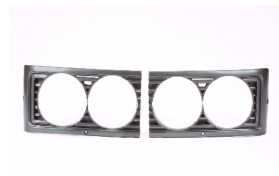

DS07021HAL

C. Certified Parts * . ADD Products

C	* ITEM NO.	DESCRIPTION	YEAR	PART NO	PARTS LINK	MEASURE
	DS04112BA	FRT BUMPER	81-96			1 pc / 3.00
	DS04123BA	RR BUMPER	81-96			1 pc / 2.60
	DS07021GA	GRILLE	81-82	62312-R8002		5 pc / 2.50
	DS07021HAR	H/L DOOR RH	81-82	62410-R8001		5 pc / 0.70
	DS07021HAL	H/L DOOR LH	81-82	62411-R8001		5 pc / 0.70