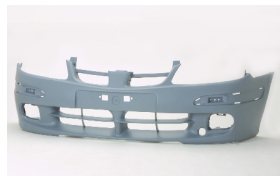

NISSAN ALMERA 00-

DS04166BB

C. Certified Parts * . ADD Products

C	* ITEM NO.	DESCRIPTION		YEAR	PART NO	PARTS LINK	MEASURE
C	DS04166BA	FRT BUMPER	MAT-COLOR BLACK	00-	62022-BN125		1 pc / 4.00
C	DS04166BB	FRT BUMPER	PRIMED GRAY	00-			1 pc / 4.00
C	DS04208BA	FRT BUMPER	MAT-COLOR BLACK	02-	62022-BN700		1 pc / 3.98
	DS04208BB	FRT BUMPER	PRIMED GRAY	02-			1 pc / 3.98
C	DS07223GAR	GRILLE RH	MAT-CLR BLACK W/CHRM MLDG	00-	62310-8M425		5 pc / 0.90
C	DS07223GAL	GRILLE LH	MAT-CLR BLACK W/CHRM MLDG	00-	62310-8M425		5 pc / 0.90
	DS10114DR	FENDER RH	W/S.L.HOLE	03-	63100-BN730		1 pc / 2.30
*	DS10114DL	FENDER LH	W/S.L.HOLE	03-	63101-BN730		1 pc / 2.30
	DS20078A	HOOD	4DR	00-	F5100-5M3MM		1 pc / 3.80
	DS20078B	HOOD	W/MARK HOLE	03-	*		1 pc / 3.80