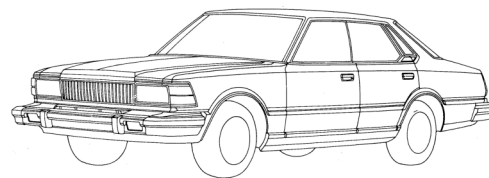

NISSAN CEDRIC 430 80-85