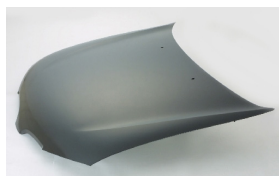

NISSAN ALMERA 00-

DS20078A

C. Certified Parts * . ADD Products

C	* ITEM NO.	DESCRIPTION		YEAR	PART NO	PARTS LINK	MEASURE
C	DS04166BA	FRT BUMPER	MAT-COLOR BLACK	00-	62022-BN125		1 pc / 4.00
C	DS04166BB	FRT BUMPER	PRIMED GRAY	00-			1 pc / 4.00
C	DS04208BA	FRT BUMPER	MAT-COLOR BLACK	02-	62022-BN700		1 pc / 3.98
	DS04208BB	FRT BUMPER	PRIMED GRAY	02-			1 pc / 3.98
C	DS07223GAR	GRILLE RH	MAT-CLR BLACK W/CHRM MLDG	00-	62310-8M425		5 pc / 0.90
C	DS07223GAL	GRILLE LH	MAT-CLR BLACK W/CHRM MLDG	00-	62310-8M425		5 pc / 0.90
	DS10114DR	FENDER RH	W/S.L.HOLE	03-	63100-BN730		1 pc / 2.30
*	DS10114DL	FENDER LH	W/S.L.HOLE	03-	63101-BN730		1 pc / 2.30
	DS20078A	HOOD	4DR	00-	F5100-5M3MM		1 pc / 3.80
	DS20078B	HOOD	W/MARK HOLE	03-	*		1 pc / 3.80