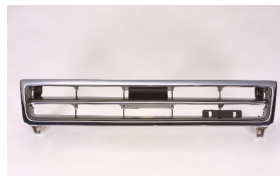

NISSAN MAXIMA 89-94

DS07094GB

C. Certified Parts * . ADD Products

C	* ITEM NO.	DESCRIPTION	YEAR	PART NO	PARTS LINK	MEASURE
C	DS07094GA	GRILLE MAT-COLOR WHITE	89-91	F2310-86E01	NI1200134	5 pc / 1.80
C	DS07094GB	GRILLE CHRM-PAINTED DARK AGENT	89-91	62310-86E00	NI1200119	5 pc / 1.77
C	DS07136GB	GRILLE CHRM-PAINTED BLACK	92-94	62310-96E00	NI1200142	5 pc / 2.10
*	DS37011A	RADIATOR V6/3.0 1ROW 24mm A/T P/A	89-94	21460-30P10	DPI-48/1242	1 pc / 1.97
*	DS66008A	DUAL FAN ASSY	93-94	21481-96E10	NI3115110	1 pc / 3.60