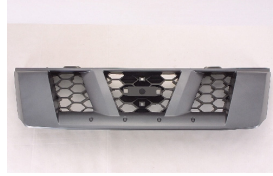

NISSAN XTERRA 05-09

DS07267GA

C. Certified Parts * . ADD Products

C	* ITEM NO.	DESCRIPTION		YEAR	PART NO	PARTS LINK	MEASURE
C	DS04214BA	FRT BUMPER	MAT-COLOR GRAY	05-08	F2022-EA000	NI1000243	5 pc / 43.48
	DS04231PAR	R/B END	MAT-COLOR GRAY	05-	H5024-EA00A		/
	DS04231PAL	R/B END	MAT-COLOR GRAY	05-	H5025-EA00A		/
	DS05009VA	FRT B/P PAD LOWER	PAINTED SILVER BLACK	05-08	62064-EA000	NI1009100	5 pc / 4.07
	DS07267GA	GRILLE	MAT-COLOR DK GY W/SVR GY FRAME	05-08	62310-ZS20A	NI1200220	5 pc / 4.11
C	DS10144AR	FENDER RH		05-	F3100-EA030	NI1241183	1 pc / 3.90
					FCA00-ZL0EA		
C	DS10144AL	FENDER LH		05-	F3101-EA030	NI1240183	1 pc / 3.90
					FCA01-ZL0EA		
C	DS20097A	HOOD		05-	F5100-EA030	NI1230169	1 pc / 7.00
*	DS61025A	A/C FAN ASSY	PATHFIND '05- 4.0L	05-	92120-EA200	NI3020100	1 pc / 1.90
					92120-XP50A		
*	DS62025A	FAN SHROUD UPPER	PATHFIND '05-'07 , 4.0L V6	05-09	21476-EA200	NI3110125	1 pc / 6.40