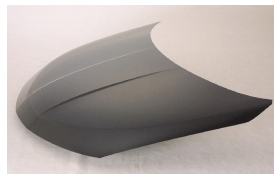

**DS10126AL**

**DS20086A**

**DS20086B**

C. Certified Parts \* . ADD Products

C	* ITEM NO.	DESCRIPTION	YEAR	PART NO	PARTS LINK	MEASURE
C	<b>DS04204BB</b>	FRT BUMPER	03-05	62022-CA025	NI1000209	1 pc / 5.00
*	<b>DS04233BA</b>	RR BUMPER	03-05			1 pc / 5.00
	<b>DS04233BB</b>	RR BUMPER	03-05	H5M22-CA026	NI1100231	1 pc / 5.00
*	<b>DS04233BC</b>	RR BUMPER	03-05			/
*	<b>DS04233BD</b>	RR BUMPER	06-07	85022-CC20J		/
C	<b>DS04221BB</b>	FRT BUMPER	06-08	62022-CC20J	NI1000232	5 pc / 21.04
	<b>DS05007VAR</b>	FRT B/P GUARD RH	03-04	62064-CA000	NI1055101	10 pc / 1.80
	<b>DS05007VAL</b>	FRT B/P GUARD LH	03-04	62065-CA000	NI1054101	10 pc / 1.80
C	<b>DS07247GAZ</b>	GRILLE	03-05	62310-CA000	NI1200200	5 pc / 9.56
				62310-CA00A		
	<b>DS07247MAR</b>	G/L SUPPORT	03-05	62580-CA000	NI1213101	10 pc / 1.00
	<b>DS07247MAL</b>	G/L SUPPORT	03-05	62581-CA000	NI1212101	10 pc / 0.70
C	<b>DS07271GA</b>	GRILLE	06-08	62310-CC20A	NI1200223	5 pc / 13.08
C	<b>DS10126AR</b>	FENDER RH	03-07	63112-CA030	NI1241179	1 pc / 2.00
C	<b>DS10126AL</b>	FENDER LH	03-07	63113-CA030	NI1240179	1 pc / 2.00
C	<b>DS20086A</b>	HOOD	03-06	F5100-CA0MM	NI1230164	1 pc / 5.30
C	<b>DS20086B</b>	HOOD	07-	FEA00-CA0MM	NI1230175	1 pc / 5.30
*	<b>DS37037A</b>	RADIATOR	03-07	21460-CA010	DPI-2578	1 pc / 2.44
*	<b>DS39047A</b>	CONDENSER	03-03	92110-CA000	DPI-3248	1 pc / 1.43
*	<b>DS66012A</b>	DUAL FAN ASSY	03-07	21481-CA000	NI3115124	1 pc / 3.60
*	<b>DS66012AAS</b>	DUAL FAN SHROUD	03-07	21483-CA000	NI3110120	1 pc / 3.60
*	<b>DS66012AAB</b>	FAN BLADE RH	03-07	21486-CA000	NI3112123	10 pc / 0.63
*	<b>DS66012ABB</b>	FAN BLADE LH	03-07	21486-CA010	NI3112122	10 pc / 0.64