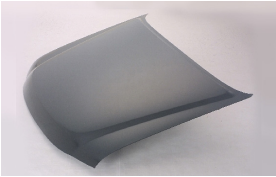

DS20097A

C. Certified Parts * . ADD Products

C	* ITEM NO.	DESCRIPTION		YEAR	PART NO	PARTS LINK	MEASURE
C	DS04214BA	FRT BUMPER	MAT-COLOR GRAY	05-08	F2022-EA000	NI1000243	5 pc / 43.48
	DS04231PAR	R/B END	MAT-COLOR GRAY	05-	H5024-EA00A		/
	DS04231PAL	R/B END	MAT-COLOR GRAY	05-	H5025-EA00A		/
	DS05009VA	FRT B/P PAD LOWER	PAINTED SILVER BLACK	05-08	62064-EA000	NI1009100	5 pc / 4.07
	DS07267GA	GRILLE	MAT-COLOR DK GY W/SVR GY FRAME	05-08	62310-ZS20A	NI1200220	5 pc / 4.11
C	DS10144AR	FENDER RH		05-	F3100-EA030	NI1241183	1 pc / 3.90
					FCA00-ZL0EA		
C	DS10144AL	FENDER LH		05-	F3101-EA030	NI1240183	1 pc / 3.90
					FCA01-ZL0EA		
C	DS20097A	HOOD		05-	F5100-EA030	NI1230169	1 pc / 7.00
*	DS61025A	A/C FAN ASSY	PATHFIND '05- 4.0L	05-	92120-EA200	NI3020100	1 pc / 1.90
					92120-XP50A		
*	DS62025A	FAN SHROUD UPPER	PATHFIND '05-'07 , 4.0L V6	05-09	21476-EA200	NI3110125	1 pc / 6.40