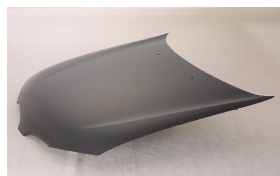

DS20078B

C. Certified Parts * . ADD Products

C	* ITEM NO.	DESCRIPTION		YEAR	PART NO	PARTS LINK	MEASURE
C	DS04166BA	FRT BUMPER	MAT-COLOR BLACK	00-	62022-BN125		1 pc / 4.00
C	DS04166BB	FRT BUMPER	PRIMED GRAY	00-			1 pc / 4.00
C	DS04208BA	FRT BUMPER	MAT-COLOR BLACK	02-	62022-BN700		1 pc / 3.98
	DS04208BB	FRT BUMPER	PRIMED GRAY	02-			1 pc / 3.98
C	DS07223GAR	GRILLE RH	MAT-CLR BLACK W/CHRM MLDG	00-	62310-8M425		5 pc / 0.90
C	DS07223GAL	GRILLE LH	MAT-CLR BLACK W/CHRM MLDG	00-	62310-8M425		5 pc / 0.90
	DS10114DR	FENDER RH	W/S.L.HOLE	03-	63100-BN730		1 pc / 2.30
*	DS10114DL	FENDER LH	W/S.L.HOLE	03-	63101-BN730		1 pc / 2.30
	DS20078A	HOOD	4DR	00-	F5100-5M3MM		1 pc / 3.80
	DS20078B	HOOD	W/MARK HOLE	03-	*		1 pc / 3.80