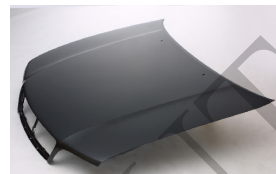

DS20061A

C. Certified Parts * . ADD Products

C	* ITEM NO.	DESCRIPTION	YEAR	PART NO	PARTS LINK	MEASURE
	DS04100BA	FRT BUMPER	95-99	62022-43U25		1 pc / 3.50
	DS04106BA	FRT BUMPER	96-99	62022-43U00		1 pc / 5.00
	DS04106BB	FRT BUMPER	96-97			1 pc / 4.00
	DS04108BA	RR BUMPER	96-99	85022-51U00		1 pc / 3.42
	DS07151GA	GRILLE	95-99	62310-51U00		5 pc / 1.40
	DS07205GA	GRILLE	98-00			5 pc / 2.00
C	DS10081AR	FENDER RH	95-99	(F3100-51U30)	IN1241102	1 pc / 2.50
				63100-51U30		
C	DS10081AL	FENDER LH	95-99	63101-51U30	IN1240102	1 pc / 2.50
	DS10081BR	FENDER RH	95-99	63100-47U30		1 pc / 2.50
	DS10081BL	FENDER LH	95-99	63101-47U30		1 pc / 2.50
C	DS20061A	HOOD	95-99	65100-43UCM	IN1230102	1 pc / 6.30
*	DS37006A	RADIATOR	94-99	21460-01710	DPI-1752	1 pc / 1.97
*	DS66003A	DUAL FAN ASSY	95-99	21481-3L900	NI3115109	1 pc / 2.10
*	DS66003AAS	DUAL FAN SHROUD	95-99	21483-3100	NI3110110	1 pc / 2.10
*	DS66003AAM	FAN MOTOR R/LH	95-99	21487-1L000		12 pc / 1.20
				21487-50U00		
*	DS66003AAB	FAN BLADE RH	95-99	21486-1L000	NI3112119	10 pc / 1.70
				21486-85E00