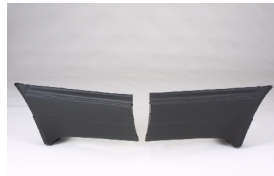

DS04028PAL