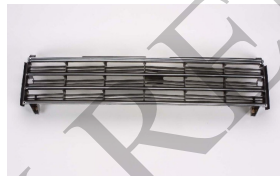

NISSAN SUNNY/SENTRA B11 82-86

DS07053GB

C. Certified Parts * . ADD Products

C	* ITEM NO.	DESCRIPTION	YEAR	PART NO	PARTS LINK	MEASURE
	DS04003BA	FRT BUMPER	82-83	62022-03A00		5 pc / 6.20
	DS04004BA	RR BUMPER	82-83	85022-03A00		1 pc / 1.00
	DS04007BA	FRT BUMPER	82-83	(62050-04A00)	NI1000126	5 pc / 10.40
				62050-04A25		
	DS04008BA	RR BUMPER	82-83	(85050-04A00)	NI1100124	5 pc / 10.40
				85050-04A25		
	DS04011BA	FRT BUMPER	84-86	(62020-36A00)	NI1000101	5 pc / 7.31
				62020-36A25		
	DS04012BA	RR BUMPER	84-86	(85020-36A00)	NI1100101	5 pc / 10.60

CNO 84-1

ДЛЯ ЗАКАЗА АВТОЗАПЧАСТЕЙ WWW.REFORMAUTO.RU