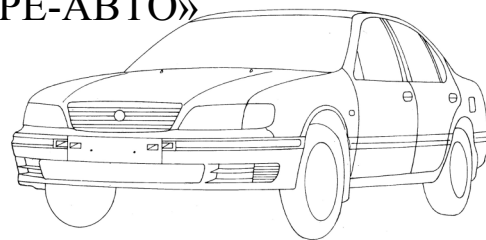

NISSAN CEFIRO/MAXIMA/INFINIT I30 95-99