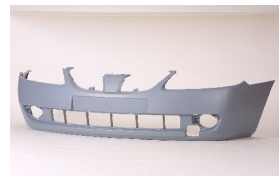

NISSAN ALMERA 00-

DS04208BB

C. Certified Parts * . ADD Products

C	* ITEM NO.	DESCRIPTION		YEAR	PART NO	PARTS LINK	MEASURE
C	DS04166BA	FRT BUMPER	MAT-COLOR BLACK	00-	62022-BN125		1 pc / 4.00
C	DS04166BB	FRT BUMPER	PRIMED GRAY	00-			1 pc / 4.00
C	DS04208BA	FRT BUMPER	MAT-COLOR BLACK	02-	62022-BN700		1 pc / 3.98
	DS04208BB	FRT BUMPER	PRIMED GRAY	02-			1 pc / 3.98
C	DS07223GAR	GRILLE RH	MAT-CLR BLACK W/CHRM MLDG	00-	62310-8M425		5 pc / 0.90
C	DS07223GAL	GRILLE LH	MAT-CLR BLACK W/CHRM MLDG	00-	62310-8M425		5 pc / 0.90
	DS10114DR	FENDER RH	W/S.L.HOLE	03-	63100-BN730		1 pc / 2.30
*	DS10114DL	FENDER LH	W/S.L.HOLE	03-	63101-BN730		1 pc / 2.30
	DS20078A	HOOD	4DR	00-	F5100-5M3MM		1 pc / 3.80
	DS20078B	HOOD	W/MARK HOLE	03-	*		1 pc / 3.80