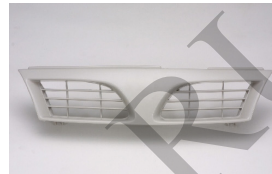

NISSAN ALMERA 95-99

DS07164GA

C. Certified Parts * . ADD Products

C	* ITEM NO.	DESCRIPTION	YEAR	PART NO	PARTS LINK	MEASURE
	DS04105BA	FRT BUMPER	95-97	N62022-0N025		5 pc / 26.22
	DS04107BA	FRT BUMPER	95-00	N62022-0N625		5 pc / 26.80
C	DS04139BA	FRT BUMPER	98-00	62022-2N325		1 pc / 3.19
	DS04139BB	FRT BUMPER	98-00			1 pc / 3.19
	DS07164GA	GRILLE	95-97	F2310-0N050		5 pc / 1.61
	DS07197GA	GRILLE	98-00	F2310-2N410		5 pc / 1.81
	DS10082AR	FENDER RH	96-99	N631001N930		1 pc / 2.30
	DS10082AL	FENDER LH	96-99	N631011N930		1 pc / 2.30
	DS10082BR	FENDER RH	96-99			1 pc / 2.30
	DS10082BL	FENDER LH	96-99			1 pc / 2.30
	DS20062A	HOOD	96-99	N651001N030	NI1230153	1 pc / 4.50
	DS44163A	FT BUMPER REINFT	96-99	62290-0N000		5 pc / 8.95