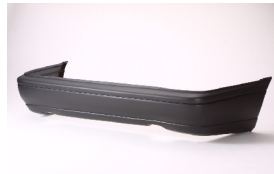

NISSAN PULSAR N14 90-95

DS04075BB

C. Certified Parts * . ADD Products

C	*	ITEM NO.	DESCRIPTION	YEAR	PART NO	PARTS LINK	MEASURE
		DS04072BA	FRT BUMPER MAT-COLOR DARK GRAY	90-92	62022-50C25		5 pc / 24.03
		DS04072BB	FRT BUMPER MAT-COLOR BLUE BLACK	93-95	62022-50C26		5 pc / 24.03
		DS04075BA	RR BUMPER MAT-COLOR DARK GRAY	90-92	25022-52C25		1 pc / 4.70
		DS04075BB	RR BUMPER MAT-COLOR BLUE BLACK	93-95	85022-50C26		1 pc / 5.00
		DS07127GA	GRILLE MAT-COLOR BLACK	92-95	62310-50C25		5 pc / 1.30
		DS07183GA	GRILLE MAT-COLOR BLACK	97-98	62312-ES002C		5 pc / 1.83