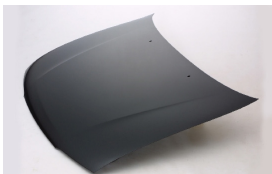

**DS20062A**

**DS44163A**

C. Certified Parts \* . ADD Products

C	* ITEM NO.	DESCRIPTION	YEAR	PART NO	PARTS LINK	MEASURE
	<b>DS04105BA</b>	FRT BUMPER	95-97	N62022-0N025		5 pc / 26.22
	<b>DS04107BA</b>	FRT BUMPER	95-00	N62022-0N625		5 pc / 26.80
C	<b>DS04139BA</b>	FRT BUMPER	98-00	62022-2N325		1 pc / 3.19
	<b>DS04139BB</b>	FRT BUMPER	98-00			1 pc / 3.19
	<b>DS07164GA</b>	GRILLE	95-97	F2310-0N050		5 pc / 1.61
	<b>DS07197GA</b>	GRILLE	98-00	F2310-2N410		5 pc / 1.81
	<b>DS10082AR</b>	FENDER RH	96-99	N631001N930		1 pc / 2.30
	<b>DS10082AL</b>	FENDER LH	96-99	N631011N930		1 pc / 2.30
	<b>DS10082BR</b>	FENDER RH	96-99			1 pc / 2.30
	<b>DS10082BL</b>	FENDER LH	96-99			1 pc / 2.30
	<b>DS20062A</b>	HOOD	96-99	N651001N030	NI1230153	1 pc / 4.50
	<b>DS44163A</b>	FT BUMPER REINFT	96-99	62290-0N000		5 pc / 8.95