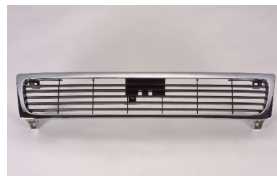

DS07136GB

C. Certified Parts * . ADD Products

C	* ITEM NO.	DESCRIPTION	YEAR	PART NO	PARTS LINK	MEASURE
C	DS07094GA	GRILLE MAT-COLOR WHITE	89-91	F2310-86E01	NI1200134	5 pc / 1.80
C	DS07094GB	GRILLE CHRM-PAINTED DARK AGENT	89-91	62310-86E00	NI1200119	5 pc / 1.77
C	DS07136GB	GRILLE CHRM-PAINTED BLACK	92-94	62310-96E00	NI1200142	5 pc / 2.10
*	DS37011A	RADIATOR V6/3.0 1ROW 24mm A/T P/A	89-94	21460-30P10	DPI-48/1242	1 pc / 1.97
*	DS66008A	DUAL FAN ASSY	93-94	21481-96E10	NI3115110	1 pc / 3.60