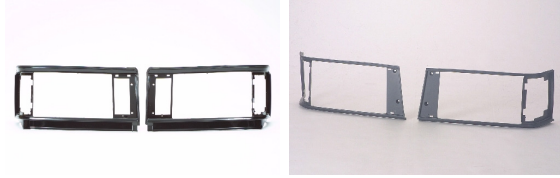

DS07169HAL

DS07258HAL