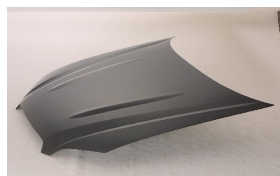

SB20015A

SB20015B

SB20017A

C. Certified Parts * . ADD Products

C	* ITEM NO.	DESCRIPTION	YEAR	PART NO	PARTS LINK	MEASURE
	* SB04027BB	FRT BUMPER		PRIMED BLACK	05-07 57704-AG02A	SU1000149 /
	SB04027EA	F/B ABSORBER	05-07	MAT-WHITE	57705-AG04B	SU1070110 1 pc / 0.90
	* SB04031BB	FRT BUMPER		PRIMED BLACK	08-09 57704-AG30A	/
C	SB07033GA	GRILLE	05-	CHRM-PAINTED BLACK	91121AG07A	5 pc / 2.10
	SB07034GA	FRT GRILLE	05-07	CHRM-PAINTED BLACK	91121AG12B	SU1200129 5 pc / 2.40
	* SB07041GA	GRILLE	08-09	CHRM-SILVER BLACK	91121-AG20A	SU1200138 5 pc / 3.16
C	SB10020AR	FENDER RH	05-07		57110-AG04B9P	SU1241124 1 pc / 2.20
C	SB10020AL	FENDER LH	05-07		57110-AG05B9P	SU1240124 1 pc / 2.20
C	SB10021AR	FENDER RH	05-07	(OTBK)	(57110-AG06A9P)	SU1241125 1 pc / 1.90
					57110-AG06B9P	
C	SB10021AL	FENDER LH	05-07	(OTBK)	(57110-AG07A9P)	SU1240125 1 pc / 1.90
					57110-AG07B9P	
	SB20015A	HOOD	05-07	W/O TURBO (ALUM)	57229-AG03A9P	SU1230123 1 pc / 4.00
	SB20015B	HOOD	05-07	W/O TURBO (ALUM)	57229-AG05A9P	SU1230124 1 pc / 4.00
	SB20015C	HOOD	05-07	W/O TURBO (STEEL)	57229-AG03A9P	1 pc / 3.90
	SB20015D	HOOD	05-07	W/O TURBO (OTBK)(STEEL)	57229-AG05A9P	1 pc / 3.90
C	SB20017A	HOOD	05-07	W/TURBO (ALUM)	57229-AG04A9P	SU1230122 1 pc / 4.60
	SB20017B	HOOD	05-07	W/ TURBO	57229-AG04A9P	1 pc / 4.60
	* SB60009A	RAD FAN ASSY LH	05-08	4CYL W/TURBO	M:45131SA00A	SU3115122 1 pc / 1.30
	* SB61009A	A/C FAN ASSY RH	05-08	4CYL W/TURBO	M:45131SA00A	SU3113109 1 pc / 0.90
	* SB60009B	RAD FAN ASSY LH	05-09	4CYL W/O TURBO	F&M:45121AG02A	SU3115115 1 pc / 1.00
	* SB61009B	A/C FAN ASSY RH	05-09	4CYL W/O TURBO	F&M:73310AG04A	SU3115116 1 pc / 1.00