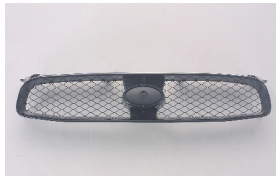

SUBARU IMPREZA SEDAN/WAGON 02-07

SB07035GA

C. Certified Parts * . ADD Products

C	* ITEM NO.	DESCRIPTION	YEAR	PART NO	PARTS LINK	MEASURE
	SB07028GA	GRILLE PRIMED BLACK	02-03	91121-FE000	SU1200123	5 pc / 2.15
C	SB07035GA	GRILLE MAT-COLOR BLACK	04-05	91121FE110	SU1200131	5 pc / 1.60
C	SB07039GAC	GRILLE CENTER MAT-BLACK	06-07	91121-FE231VW	SU1200133	5 pc / 1.20
C	SB07039GAR	GRILLE MAT-BLACK	06-07	91121-FE240VW	SU1200134	5 pc / 0.50
C	SB07039GAL	GRILLE MAT-BLACK	06-07	91121-FE250VW	SU1200135	5 pc / 0.50