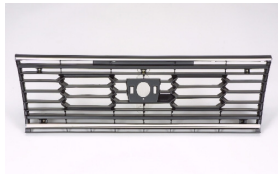

**SUBARU LEONE SEDAN/WAGON/ 80-84
COUPE/HATCH-BACK**

SB07005GA

C. Certified Parts * . ADD Products

C	* ITEM NO.	DESCRIPTION	YEAR	PART NO	PARTS LINK	MEASURE
	SB07005GA	GRILLE	84-	(791023460)	SU1200104	5 pc / 1.70
		PAINTED SILVER BLACK		791058220		

CN0339-1

ДЛЯ ЗАКАЗА АВТОЗАПЧАСТЕЙ WWW.REFORMAUTO.RU