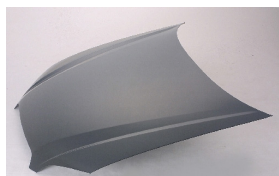

SB20015A

SB20015B

SB20017A

C. Certified Parts * . ADD Products

C	* ITEM NO.	DESCRIPTION	YEAR	PART NO	PARTS LINK	MEASURE
	* SB04027BB	FRT BUMPER		PRIMED BLACK	05-07 57704-AG02A	SU1000149 /
	SB04027EA	F/B ABSORBER	05-07	MAT-WHITE	57705-AG04B	SU1070110 1 pc / 0.90
	* SB04031BB	FRT BUMPER		PRIMED BLACK	08-09 57704-AG30A	/
C	SB07033GA	GRILLE	05-	CHRM-PAINTED BLACK	91121AG07A	5 pc / 2.10
	SB07034GA	FRT GRILLE	05-07	CHRM-PAINTED BLACK	91121AG12B	SU1200129 5 pc / 2.40
	* SB07041GA	GRILLE	08-09	CHRM-SILVER BLACK	91121-AG20A	SU1200138 5 pc / 3.16
C	SB10020AR	FENDER RH	05-07		57110-AG04B9P	SU1241124 1 pc / 2.20
C	SB10020AL	FENDER LH	05-07		57110-AG05B9P	SU1240124 1 pc / 2.20
C	SB10021AR	FENDER RH	05-07	(OTBK)	(57110-AG06A9P)	SU1241125 1 pc / 1.90
					57110-AG06B9P	
C	SB10021AL	FENDER LH	05-07	(OTBK)	(57110-AG07A9P)	SU1240125 1 pc / 1.90
					57110-AG07B9P	
	SB20015A	HOOD	05-07	W/O TURBO (ALUM)	57229-AG03A9P	SU1230123 1 pc / 4.00
	SB20015B	HOOD	05-07	W/O TURBO (ALUM)	57229-AG05A9P	SU1230124 1 pc / 4.00
	SB20015C	HOOD	05-07	W/O TURBO (STEEL)	57229-AG03A9P	1 pc / 3.90
	SB20015D	HOOD	05-07	W/O TURBO (OTBK)(STEEL)	57229-AG05A9P	1 pc / 3.90
C	SB20017A	HOOD	05-07	W/TURBO (ALUM)	57229-AG04A9P	SU1230122 1 pc / 4.60
	SB20017B	HOOD	05-07	W/ TURBO	57229-AG04A9P	1 pc / 4.60
	* SB60009A	RAD FAN ASSY LH	05-08	4CYL W/TURBO	M:45131SA00A	SU3115122 1 pc / 1.30
	* SB61009A	A/C FAN ASSY RH	05-08	4CYL W/TURBO	M:45131SA00A	SU3113109 1 pc / 0.90
	* SB60009B	RAD FAN ASSY LH	05-09	4CYL W/O TURBO	F&M:45121AG02A	SU3115115 1 pc / 1.00
	* SB61009B	A/C FAN ASSY RH	05-09	4CYL W/O TURBO	F&M:73310AG04A	SU3115116 1 pc / 1.00