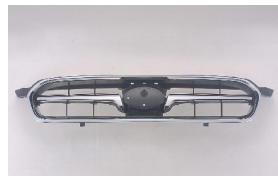

SUBARU LEGACY SEDAN/OUTBACK WAGON 05-09

SB07034GA

C. Certified Parts * . ADD Products

C	* ITEM NO.	DESCRIPTION	YEAR	PART NO	PARTS LINK	MEASURE
	* SB04027BB	FRT BUMPER		PRIMED BLACK	05-07 57704-AG02A	SU1000149 /
	SB04027EA	F/B ABSORBER	05-07	MAT-WHITE	57705-AG04B	SU1070110 1 pc / 0.90
	* SB04031BB	FRT BUMPER		PRIMED BLACK	08-09 57704-AG30A	/
C	SB07033GA	GRILLE	05-	CHRM-PAINTED BLACK	91121AG07A	5 pc / 2.10
	SB07034GA	FRT GRILLE	05-07	CHRM-PAINTED BLACK	91121AG12B	SU1200129 5 pc / 2.40
	* SB07041GA	GRILLE	08-09	CHRM-SILVER BLACK	91121-AG20A	SU1200138 5 pc / 3.16
C	SB10020AR	FENDER RH	05-07		57110-AG04B9P	SU1241124 1 pc / 2.20
C	SB10020AL	FENDER LH	05-07		57110-AG05B9P	SU1240124 1 pc / 2.20
C	SB10021AR	FENDER RH	05-07	(OTBK)	(57110-AG06A9P)	SU1241125 1 pc / 1.90
					57110-AG06B9P	
C	SB10021AL	FENDER LH	05-07	(OTBK)	(57110-AG07A9P)	SU1240125 1 pc / 1.90
					57110-AG07B9P	
	SB20015A	HOOD	05-07	W/O TURBO (ALUM)	57229-AG03A9P	SU1230123 1 pc / 4.00
	SB20015B	HOOD	05-07	W/O TURBO (ALUM)	57229-AG05A9P	SU1230124 1 pc / 4.00
	SB20015C	HOOD	05-07	W/O TURBO (STEEL)	57229-AG03A9P	1 pc / 3.90
	SB20015D	HOOD	05-07	W/O TURBO (OTBK)(STEEL)	57229-AG05A9P	1 pc / 3.90
C	SB20017A	HOOD	05-07	W/TURBO (ALUM)	57229-AG04A9P	SU1230122 1 pc / 4.60
	SB20017B	HOOD	05-07	W/ TURBO	57229-AG04A9P	1 pc / 4.60
	* SB60009A	RAD FAN ASSY LH	05-08	4CYL W/TURBO	M:45131SA00A	SU3115122 1 pc / 1.30
	* SB61009A	A/C FAN ASSY RH	05-08	4CYL W/TURBO	M:45131SA00A	SU3113109 1 pc / 0.90
	* SB60009B	RAD FAN ASSY LH	05-09	4CYL W/O TURBO	F&M:45121AG02A	SU3115115 1 pc / 1.00
	* SB61009B	A/C FAN ASSY RH	05-09	4CYL W/O TURBO	F&M:73310AG04A	SU3115116 1 pc / 1.00

CN0337 - 1

ДЛЯ ЗАКАЗА АВТОЗАПЧАСТЕЙ WWW.REFORMAUTO.RU