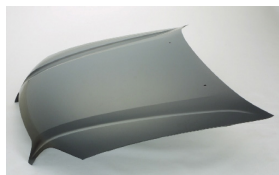

SB07030GA

SB10012AL

SB10018AL

SB20010A

C. Certified Parts * . ADD Products

C	* ITEM NO.	DESCRIPTION	YEAR	PART NO	PARTS LINK	MEASURE		
	SB04021BA	FRT BUMPER		MAT-COLOR BLACK	00-02	SU1000147	5 pc / 44.00	
C	SB04021BB	FRT BUMPER		PRIMED BLACK	00-02	57704AE03A	SU1000134	5 pc / 40.70
C	SB04024BB	FRT BUMPER		PRIMED BLACK	03-04	57704AE18A	SU1000140	5 pc / 30.41
	SB07026GA	GRILLE		CHRM-PAINTED SILVER BLACK	00-02	91121AE05A	SU1200118	5 pc / 1.55
	SB07026GB	GRILLE		CHRM-PAINTED SILVER BLACK	00-02	91121AE06A	SU1200119	5 pc / 1.55
	SB07027GA	GRILLE		CHRM-PAINTED SILVER BLACK(OTBK	00-02	91121AE04A	SU1200122	5 pc / 1.62
C	SB07029GA	GRILLE		CHRM-PAINTED SILVER BLACK(OTBK	03-04	91121AE38A	SU1200124	5 pc / 1.60
C	SB07030GA	GRILLE		CHRM-PAINTED SILVER BLACK	03-04	91121AE36A	SU1200125	5 pc / 1.30
	SB10012AR	FENDER RH		(OTBK)	00-04	57120-AE06A	SU1241122	1 pc / 1.70
	SB10012AL	FENDER LH		(OTBK)	00-04	57120-AE07A	SU1240122	1 pc / 1.70
	SB10018AR	FENDER RH		.	00-04	57120-AE04A	SU1241118	1 pc / 2.20
	SB10018AL	FENDER LH		.	00-04	57120-AE05A	SU1240118	1 pc / 2.20
C	SB20010A	HOOD		.	00-04	57220-AE00A	SU1230115	1 pc / 4.50
						57220-AE00B		
*	SB60001A	RAD FAN ASSY		4CYL / W/O TURBO	00-04	M:45121AE00A	SU3115106	1 pc / 0.90
*	SB61001A	A/C FAN ASSY		4CYL / W/O TURBO	00-04	M:73310AE00A	SU3113104	1 pc / 0.90
*	SB60001AAS	RAD FAN SHROUD		4CYL W/O TUBO	00-04	45122AE00A		1 pc / 0.90
*	SB61001AAS	A/C FAN SHROUD		4CYL W/O TUBO	00-04	73313AE00A		1 pc / 0.90