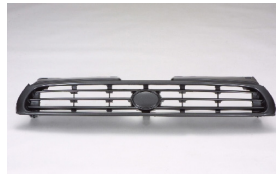

SUBARU LEGACY SEDAN/WAGON 95-99

SB07020GA

C. Certified Parts * . ADD Products

C *	ITEM NO.	DESCRIPTION	YEAR	PART NO	PARTS LINK	MEASURE	
	SB04015BA	FRT BUMPER	95-99	57730AC020	SU1000130	5 pc / 32.55	
C	SB04015BB	FRT BUMPER	95-99	57730AC020	SU1000124	5 pc / 32.57	
C	SB04018BB	RR BUMPER	95-99	57730AC060	SU1100130	5 pc / 28.45	
C	SB07020GA	GRILLE	95-97	91061AC120	SU1200113	5 pc / 2.25	
C	SB07020GB	GRILLE	95-97	91061AC130	SU1200114	5 pc / 2.25	
C	SB07024GA	GRILLE	95-99		SU1200120	5 pc / 3.05	
C	SB07024GB	GRILLE	95-99	91061AC161	SU1200116	5 pc / 3.05	
C	SB10009AR	FENDER RH	95-99	57110AC080	SU1241112	1 pc / 2.50	
C	SB10009AL	FENDER LH	95-99	57110AC090	SU1240112	1 pc / 2.00	
C	SB20007A	HOOD	95-99	57220AC080	SU1230110	1 pc / 3.50	
*	SB60003A	RAD FAN ASSY	2.2L,5-'97 2.5L	95-99	M:45121AC000	SU3115102	1 pc / 0.90