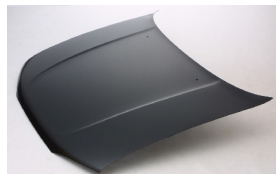

SB20007A

C. Certified Parts * . ADD Products

C *	ITEM NO.	DESCRIPTION	YEAR	PART NO	PARTS LINK	MEASURE	
	SB04015BA	FRT BUMPER	95-99	57730AC020	SU1000130	5 pc / 32.55	
C	SB04015BB	FRT BUMPER	95-99	57730AC020	SU1000124	5 pc / 32.57	
C	SB04018BB	RR BUMPER	95-99	57730AC060	SU1100130	5 pc / 28.45	
C	SB07020GA	GRILLE	95-97	91061AC120	SU1200113	5 pc / 2.25	
C	SB07020GB	GRILLE	95-97	91061AC130	SU1200114	5 pc / 2.25	
C	SB07024GA	GRILLE	95-99		SU1200120	5 pc / 3.05	
C	SB07024GB	GRILLE	95-99	91061AC161	SU1200116	5 pc / 3.05	
C	SB10009AR	FENDER RH	95-99	57110AC080	SU1241112	1 pc / 2.50	
C	SB10009AL	FENDER LH	95-99	57110AC090	SU1240112	1 pc / 2.00	
C	SB20007A	HOOD	95-99	57220AC080	SU1230110	1 pc / 3.50	
*	SB60003A	RAD FAN ASSY	2.2L,5-'97 2.5L	95-99	M:45121AC000	SU3115102	1 pc / 0.90